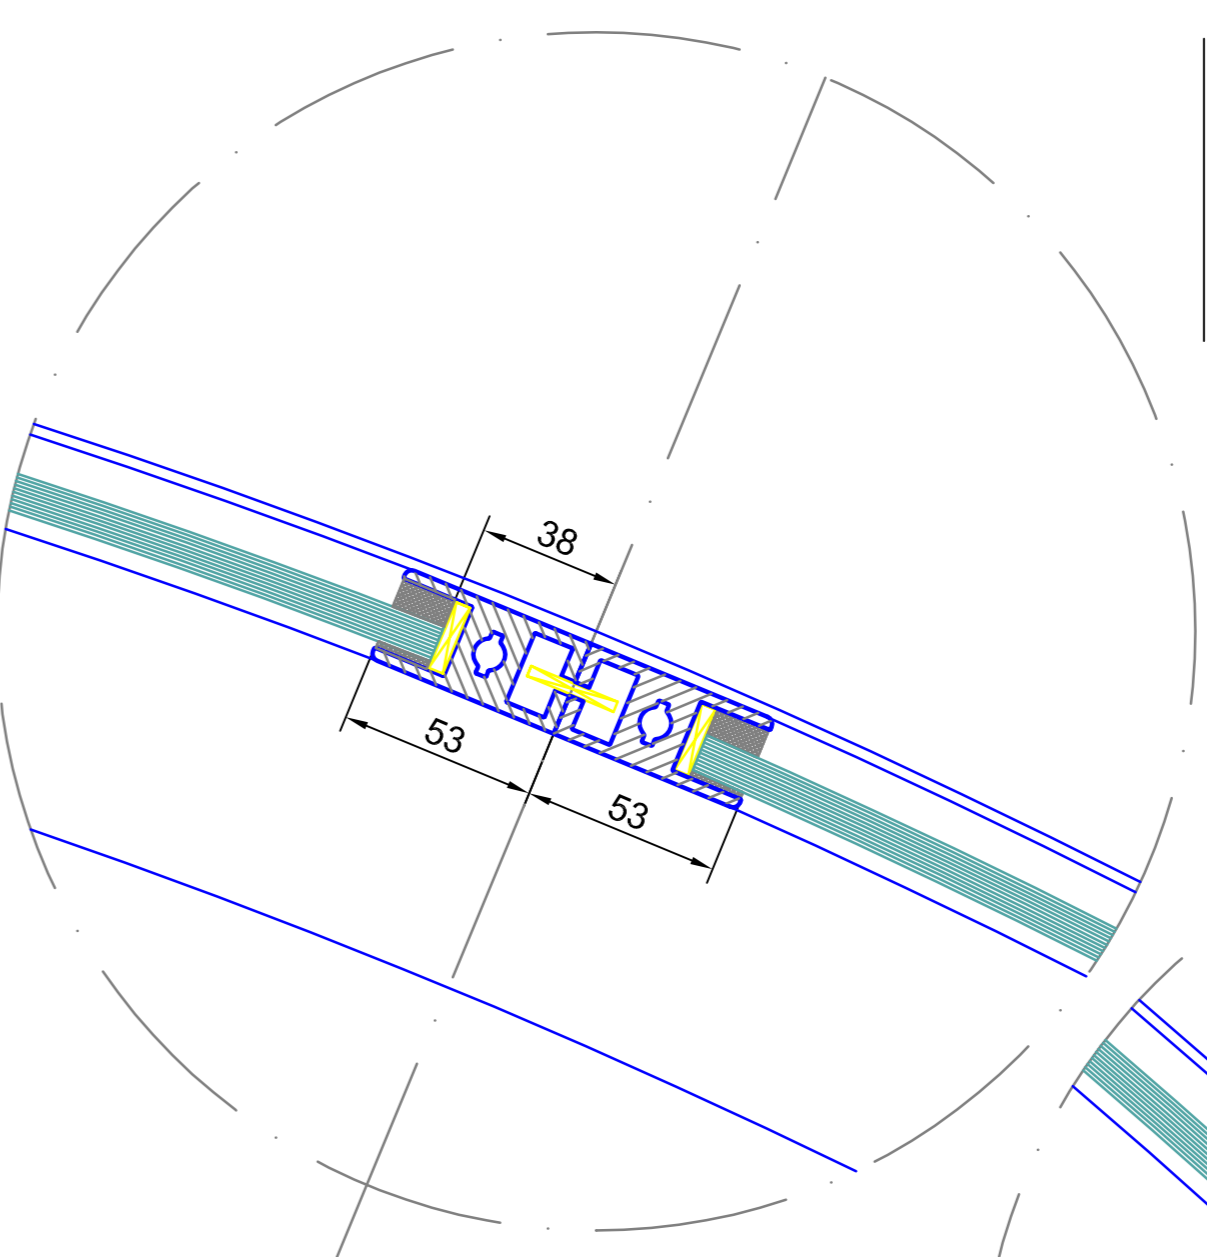

detail D

detail C