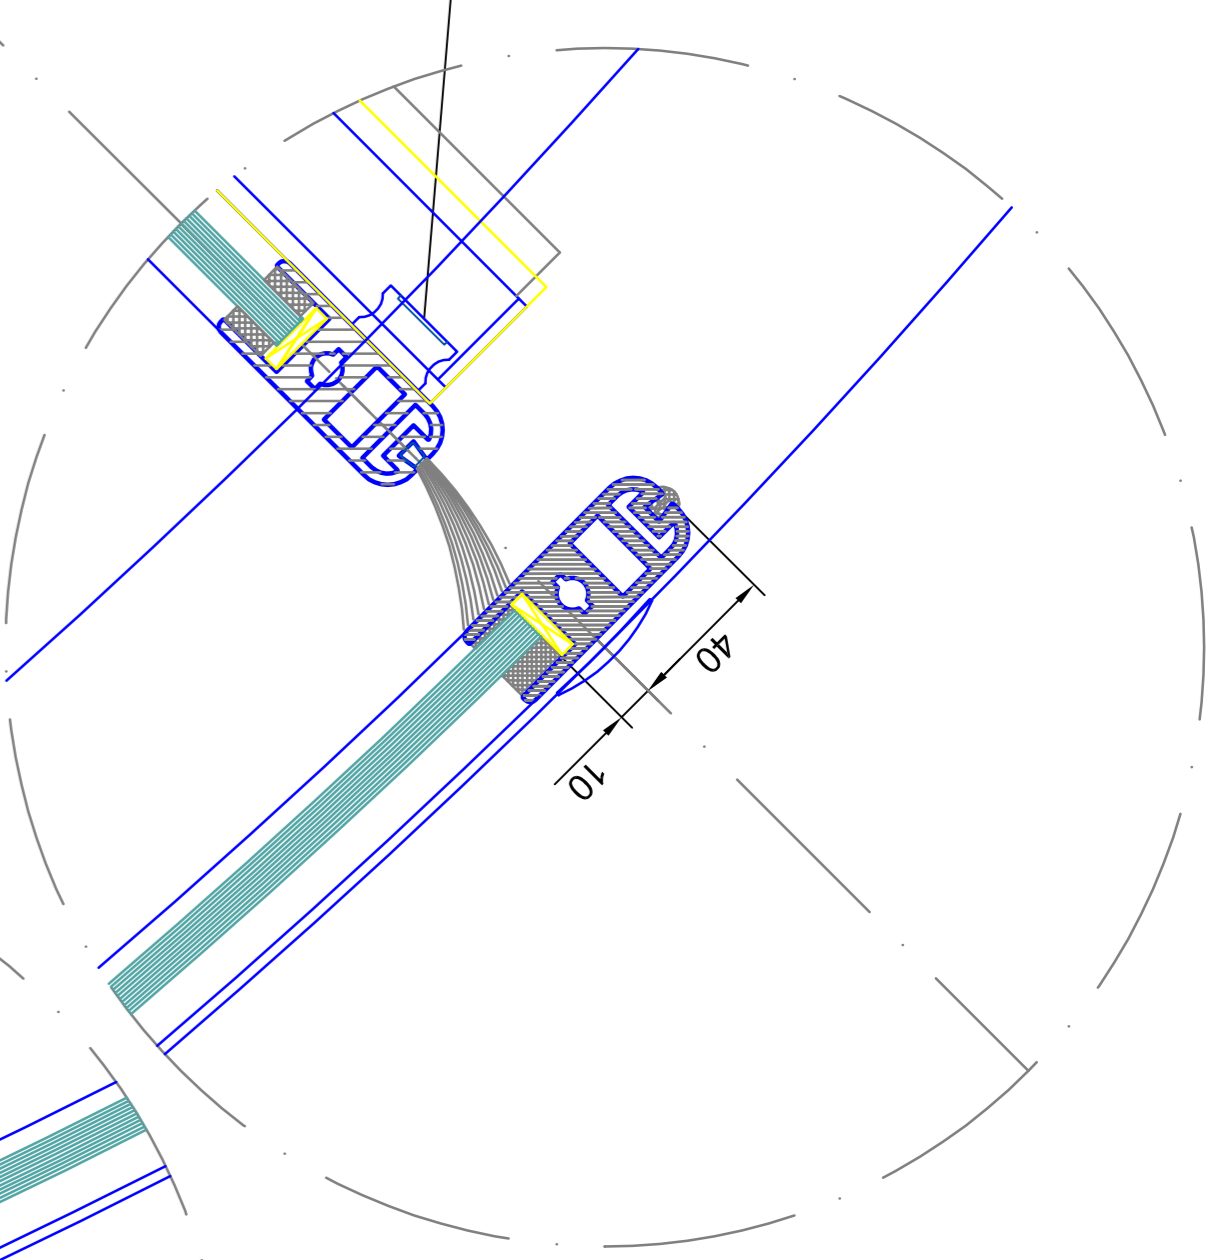

| | | |
|-----------|--------------|--------------|
| Scale: | 1:100 (1:50) | 1:100 (1:50) |
| Material: | Aluminum | Aluminum |
| Finish: | RAL 9005 | RAL 9005 |
| Weight: | 304 kg | 304 kg |
| Height: | 2200 mm | 2200 mm |
| Width: | 1100 mm | 1100 mm |
| Depth: | 100 mm | 100 mm |
| Volume: | 0.25 m³ | 0.25 m³ |
| Area: | 2.42 m² | 2.42 m² |

Scale: 1:10
Date: 2024/02/02
Page: 02
Total: 04

front elevation - outside

| | | | |
|----------|-----------------------------|----------|------------------------------|
| Supplier | BLASI SYSTEM | Material | AL SYSTEM |
| Profile | 90x44 | Color | (RAL 7031) |
| Glazing | tempered safety glass 10 mm | Glazing | laminated safety glass 10 mm |

Scale: A4=1:10

Page: 03 of 04

detail E

detail D

detail C

detail B

detail A

detail F

detail E

detail D

detail C

detail B

detail A

detail F

detail G

detail H