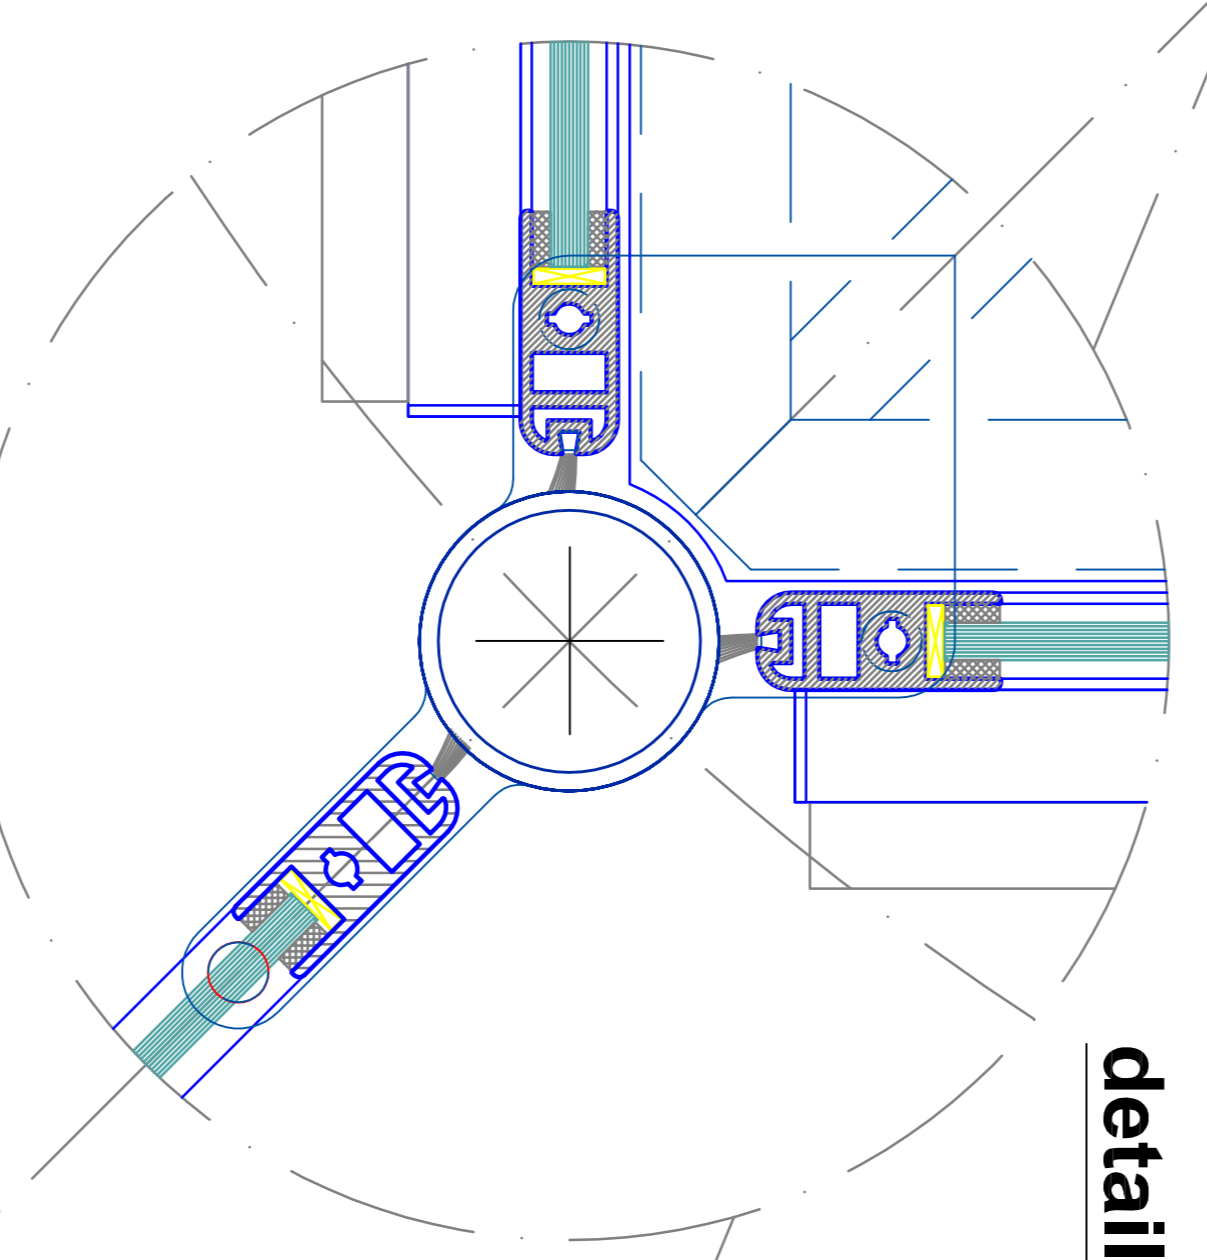

Scale: 1:10
Date: 2024/02/02
Page: 02
Total: 04

front elevation - outside

| | | | |
|----------|-----------------------------|----------|------------------------------|
| Supplier | BLASI SYSTEM | Material | AL SYSTEM |
| Profile | 90x44 | Color | (RAL 7031) |
| Glazing | tempered safety glass 10 mm | Glazing | laminated safety glass 10 mm |

Scale: A4=1:10

Page: 03 of 04

detail E

detail D

detail C

detail B

detail A

detail F

detail G

detail H

detail O

detail M

detail L

detail K

outside

inside