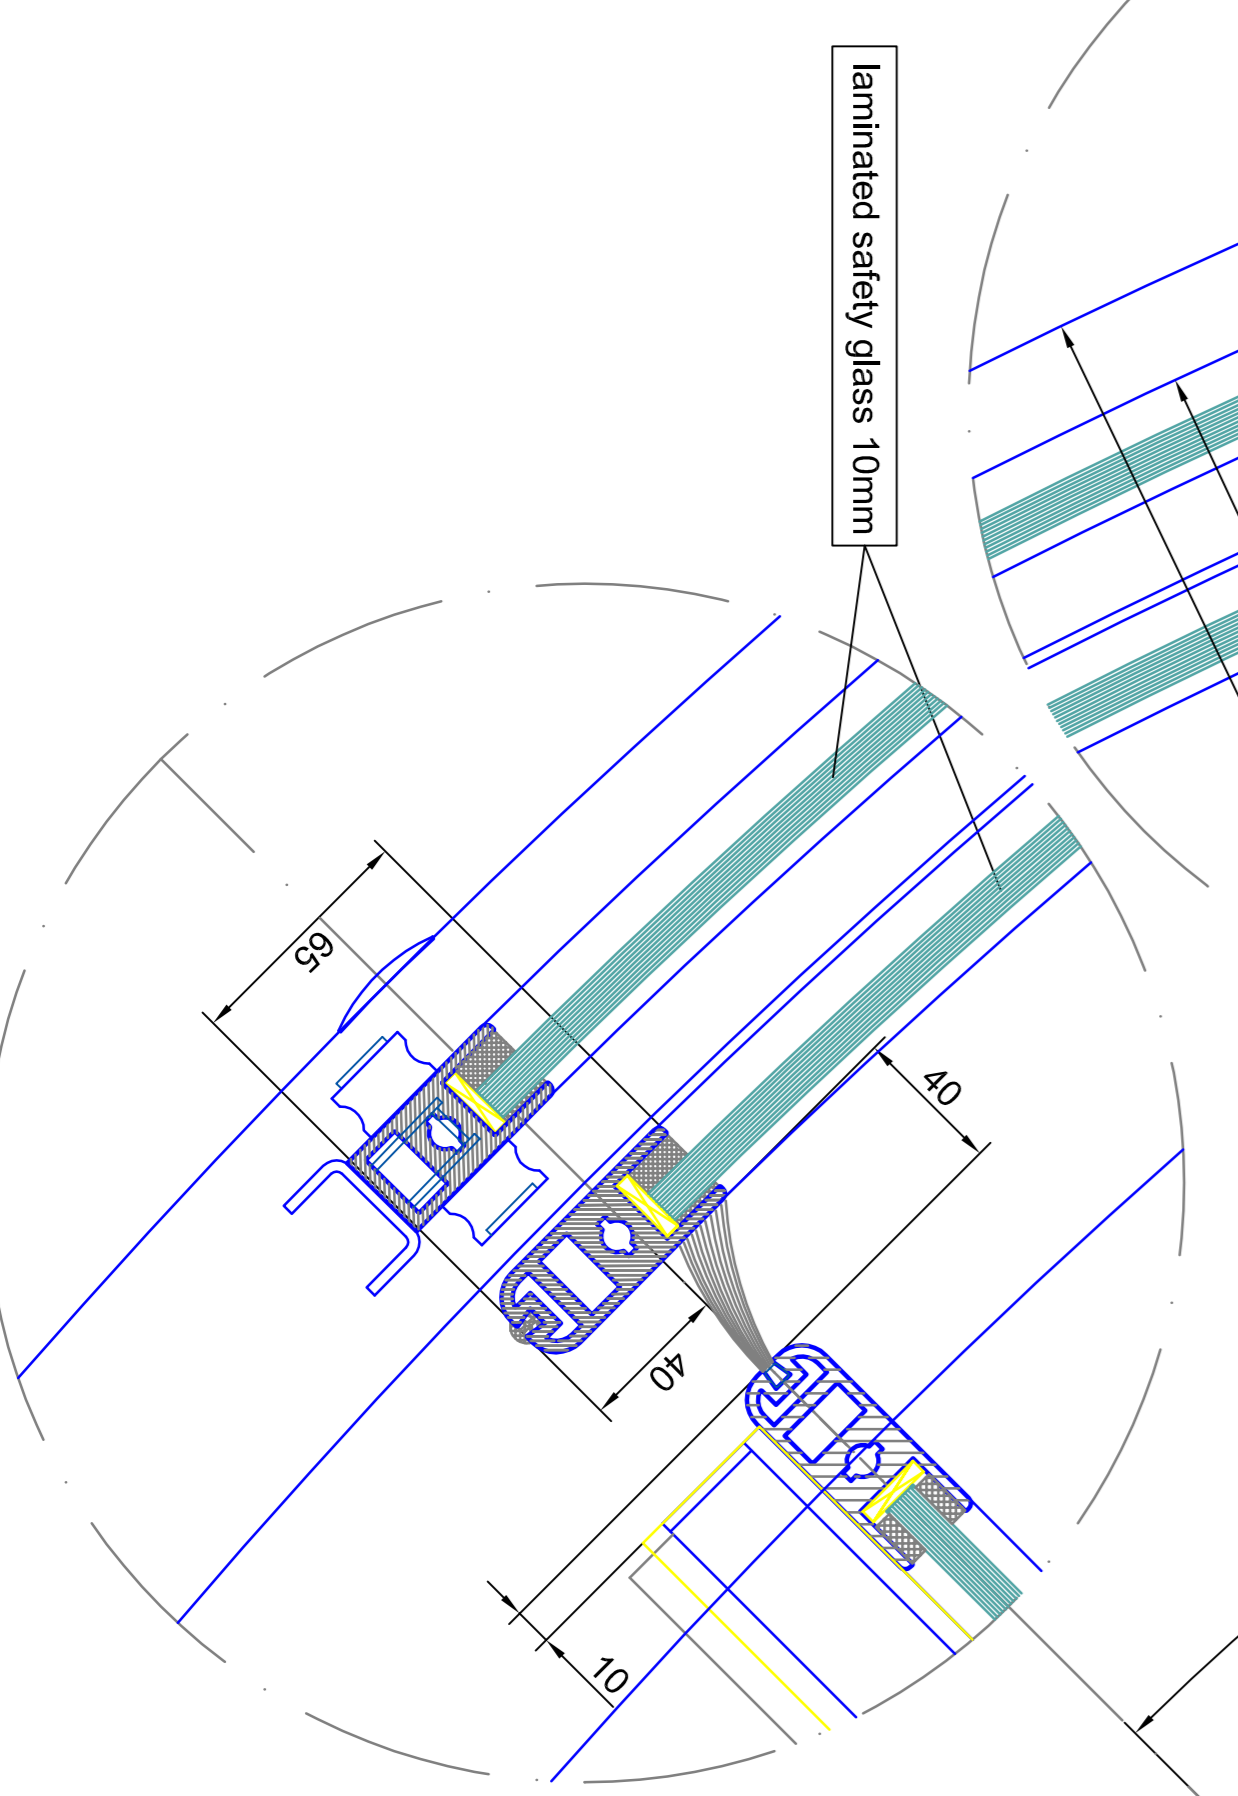

| | | |
|-----------|--------------|--------------|
| Scale: | 1:100 (1:50) | 1:100 (1:50) |
| Material: | Aluminum | Aluminum |
| Finish: | RAL 9005 | RAL 9005 |
| Weight: | 304 kg | 304 kg |
| Height: | 2200 mm | 2200 mm |
| Width: | 1100 mm | 1100 mm |
| Depth: | 100 mm | 100 mm |
| Volume: | 0.25 m³ | 0.25 m³ |
| Area: | 2.42 m² | 2.42 m² |

Scale: 1:10
Date: 2024/02/02
Page: 02
Total: 04

front elevation - outside

| | | | |
|----------|-----------------------------|----------|------------------------------|
| Supplier | BLASI SYSTEM | Material | AL SYSTEM |
| Profile | 90x44 | Color | (RAL 7031) |
| Glazing | tempered safety glass 10 mm | Glazing | laminated safety glass 10 mm |

Scale: A4=1:10

Page: 03 of 04

detail E

detail D

detail C

detail B

detail A

detail F

detail E

detail D

detail C

detail B

detail A

detail F

detail G

detail H