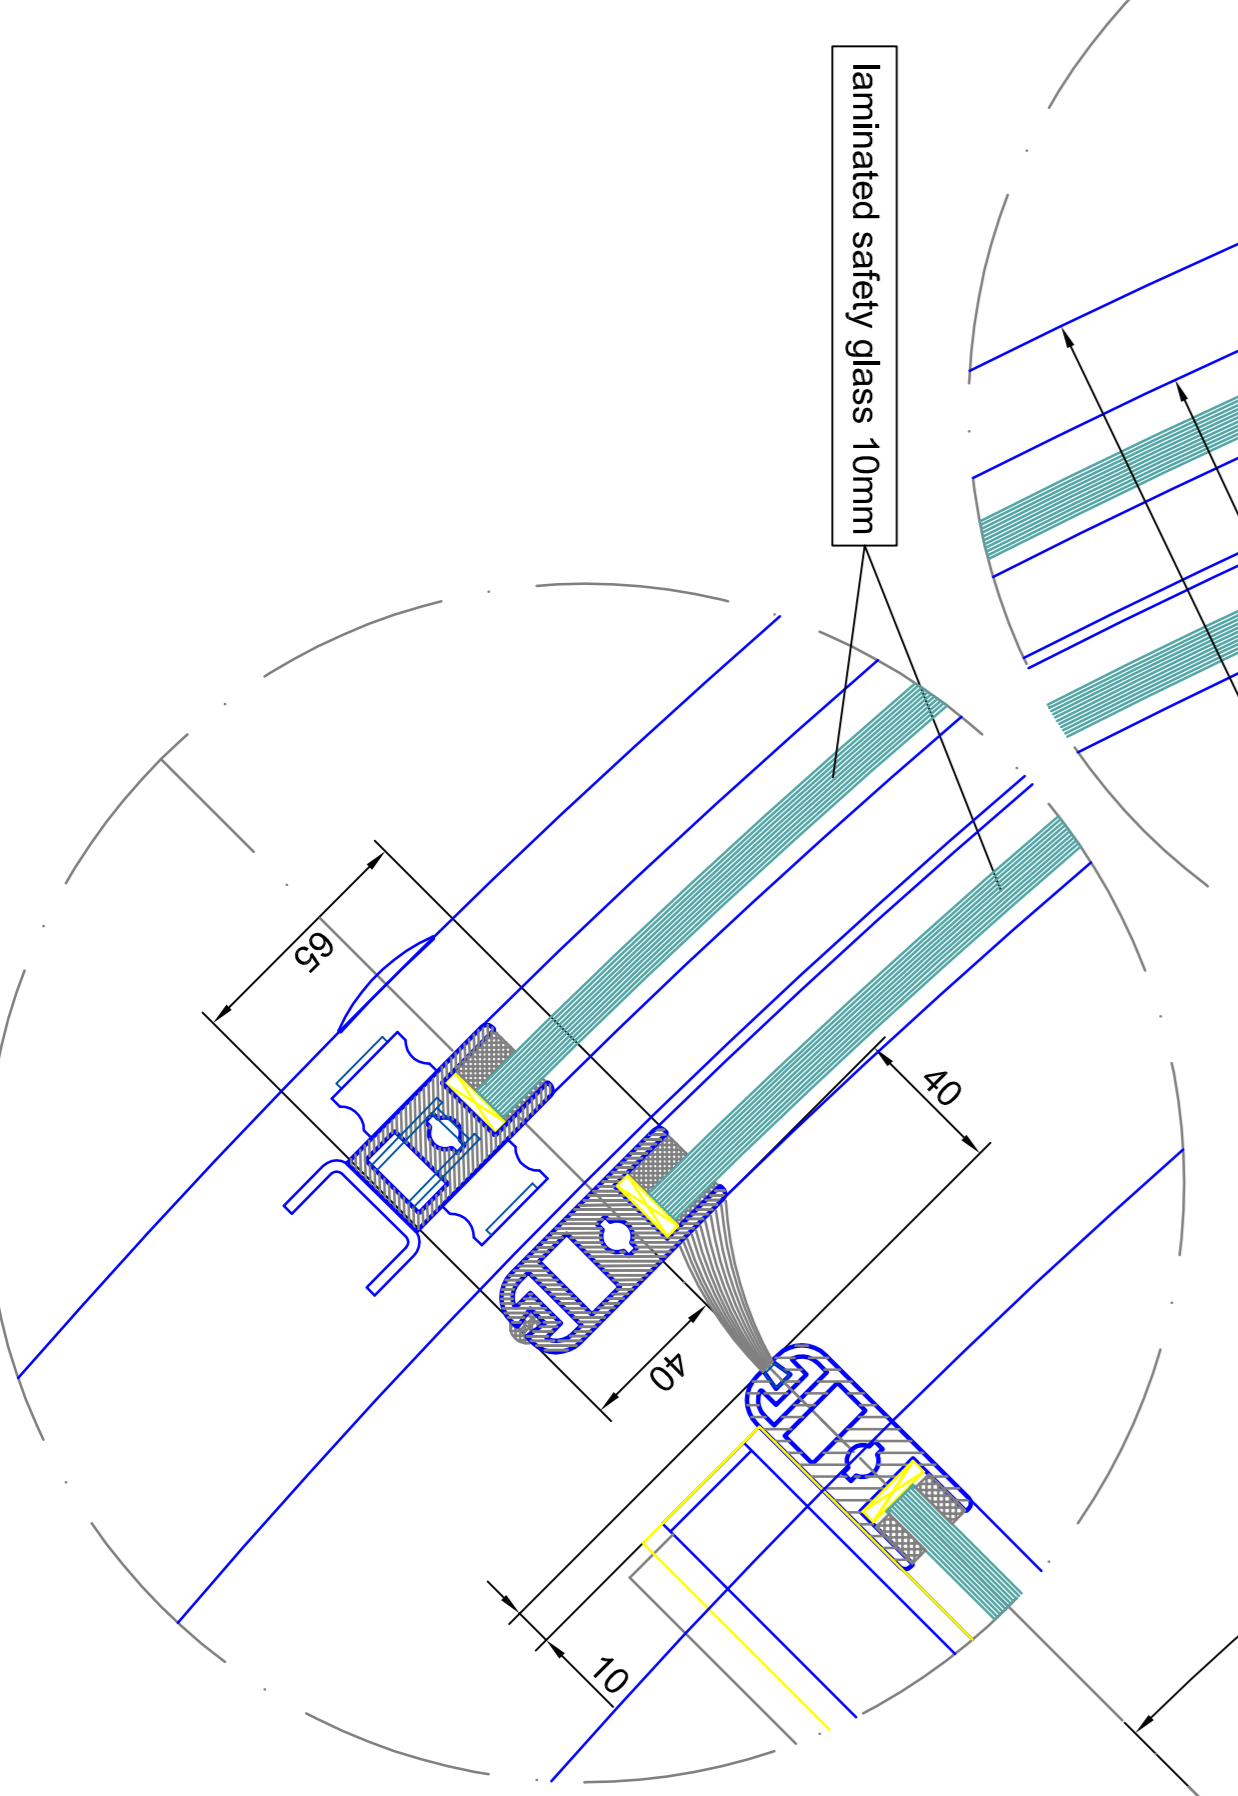

| | | |
|-----------|--------------|--------------|
| Scale: | 1:100 (1:50) | 1:100 (1:50) |
| Material: | Aluminum | Aluminum |
| Finish: | RAL 9005 | RAL 9005 |
| Weight: | 304 kg | 304 kg |
| Height: | 2200 mm | 2200 mm |
| Width: | 1100 mm | 1100 mm |
| Depth: | 100 mm | 100 mm |
| Volume: | 0.25 m³ | 0.25 m³ |
| Area: | 2.42 m² | 2.42 m² |

Scale: 1:10
Date: 2024/02/02
Page: 02
Total: 04

front elevation - outside

| | | | |
|----------|-----------------------------|----------|------------------------------|
| Supplier | BLASI SYSTEM | Material | AL SYSTEM |
| Profile | 90x44 | Color | (RAL 7031) |
| Glazing | tempered safety glass 10 mm | Glazing | laminated safety glass 10 mm |

Scale: A4=1:10

Page: 03 of 04

detail E

detail D

detail C

detail B

detail A

detail F

detail G

detail H

detail O

detail M

detail L

detail K

outside

inside