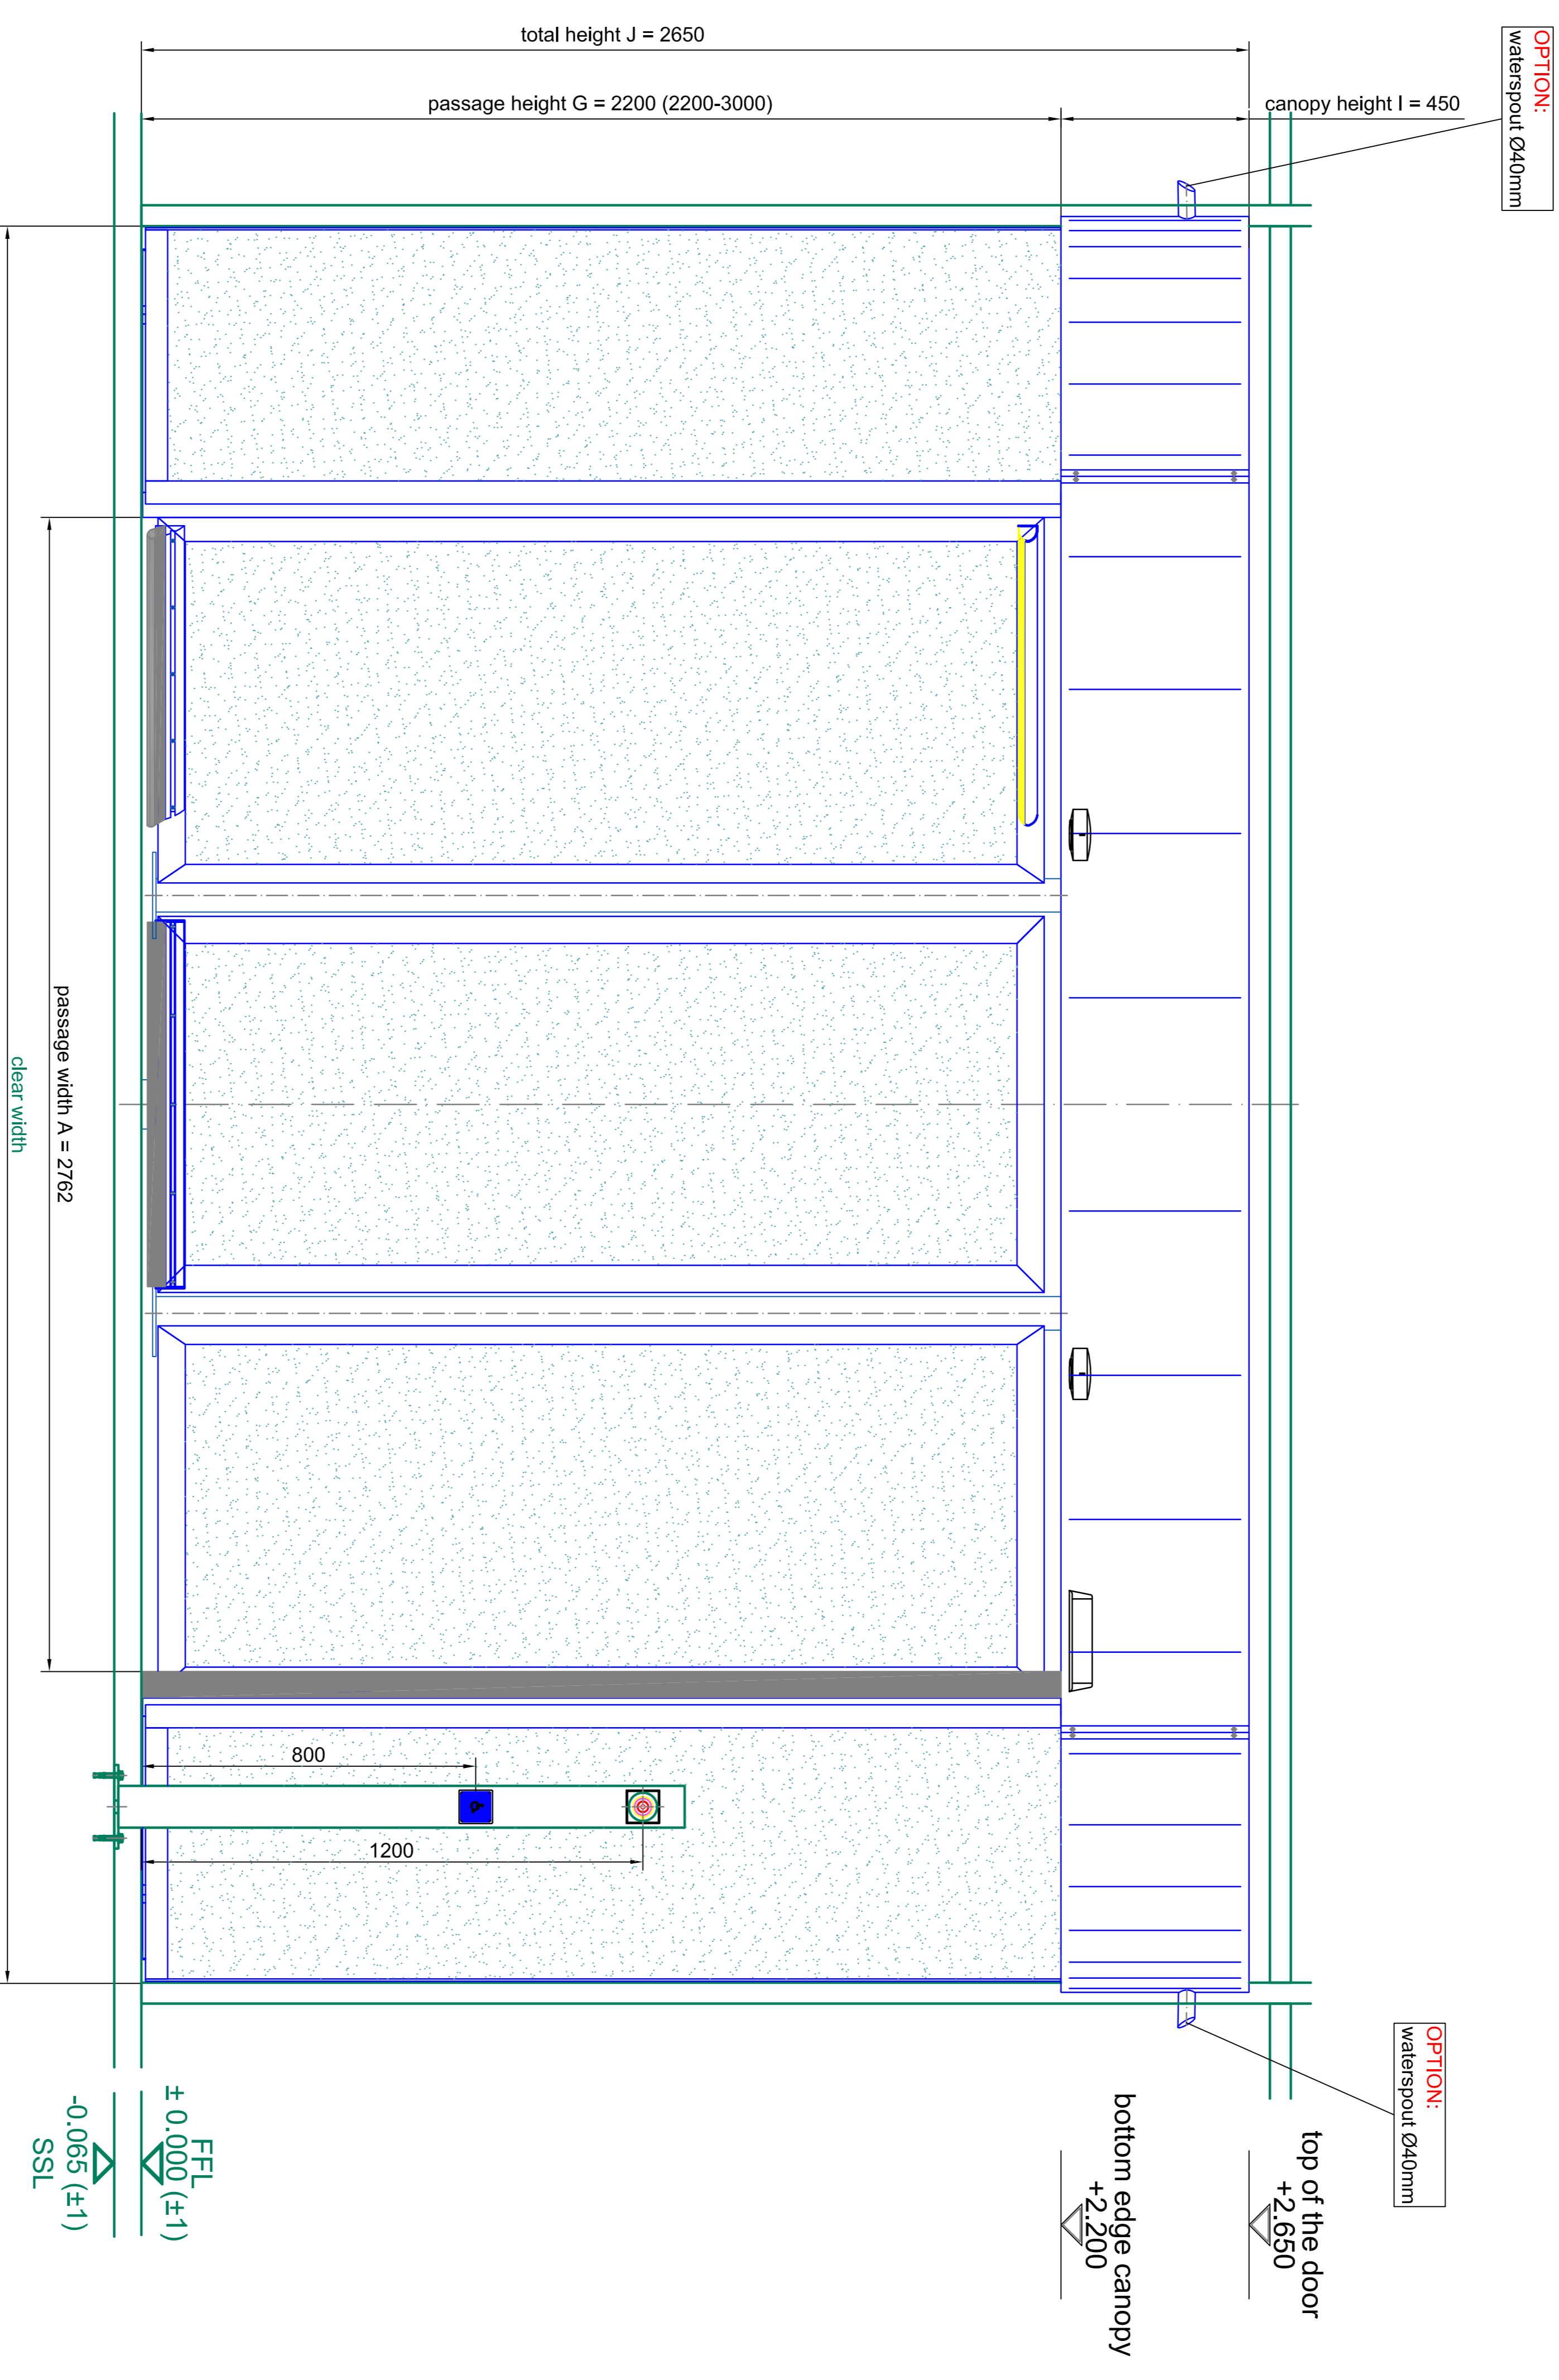

front elevation - outside

Supplier	BLASI SYSTEM	Material	AL SYSTEM
Profile	90x44	Color	(RAL 7031)
Glazing	tempered safety glass 10 mm	Glazing	laminated safety glass 10 mm

BLASI

BLASI G m b H
Automatic Doors
Caf. Dep. Street 5-16
D - 71972 Tübingen

Tel. +49(0)7142 / 883 - 291
Fax. +49(0)7142 / 883 - 299
E-mail: info@blasi.de
www.blasi.de

Project: K41-VV/MMA-41 Break Out
SAMPLE DRAWING ONLY

Scale: A4=1:10

Page: 03 of 04