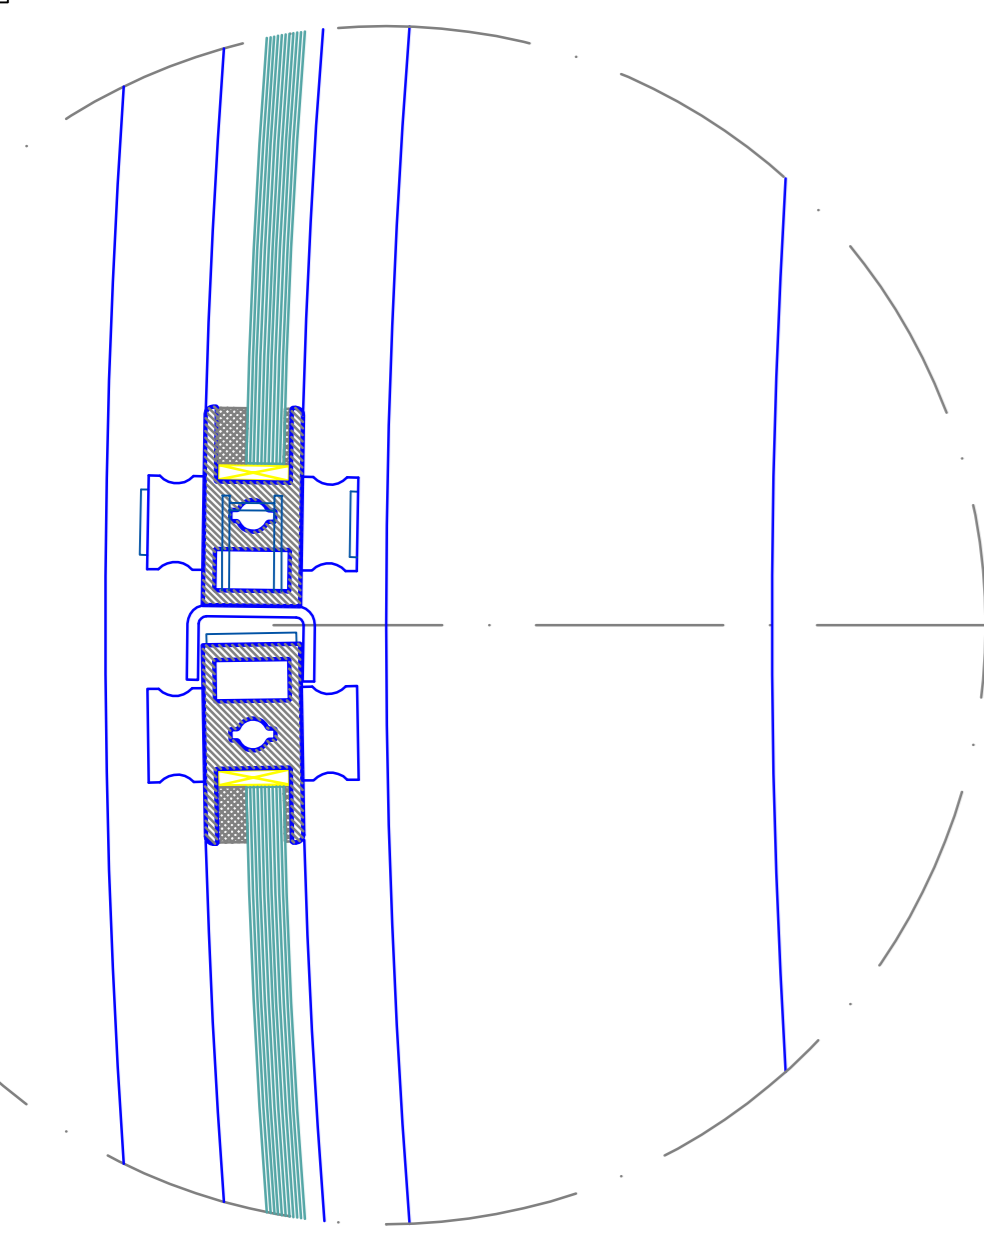

| | | |
|-----------|--------------|--------------|
| Scale: | 1:100 (1:50) | 1:100 (1:50) |
| Material: | Aluminum | Aluminum |
| Finish: | RAL 9005 | RAL 9005 |
| Weight: | 304 kg | 304 kg |
| Height: | 2200 mm | 2200 mm |
| Width: | 1100 mm | 1100 mm |
| Depth: | 100 mm | 100 mm |
| Volume: | 0.25 m³ | 0.25 m³ |
| Area: | 2.42 m² | 2.42 m² |

Scale: 1:10
Date: 2024/02/02
Page: 02
Total: 04

front elevation - outside

| | | | |
|----------|-----------------------------|----------|------------------------------|
| Supplier | BLASI SYSTEM | Material | AL SYSTEM |
| Profile | 90x44 | Color | (RAL 7031) |
| Glazing | tempered safety glass 10 mm | Glazing | laminated safety glass 10 mm |

Scale: A4=1:10

Page: 03 of 04

detail E

detail D

detail C

detail B

detail A

detail F

detail G

detail H

detail O

detail M

detail L

detail K

outside

inside