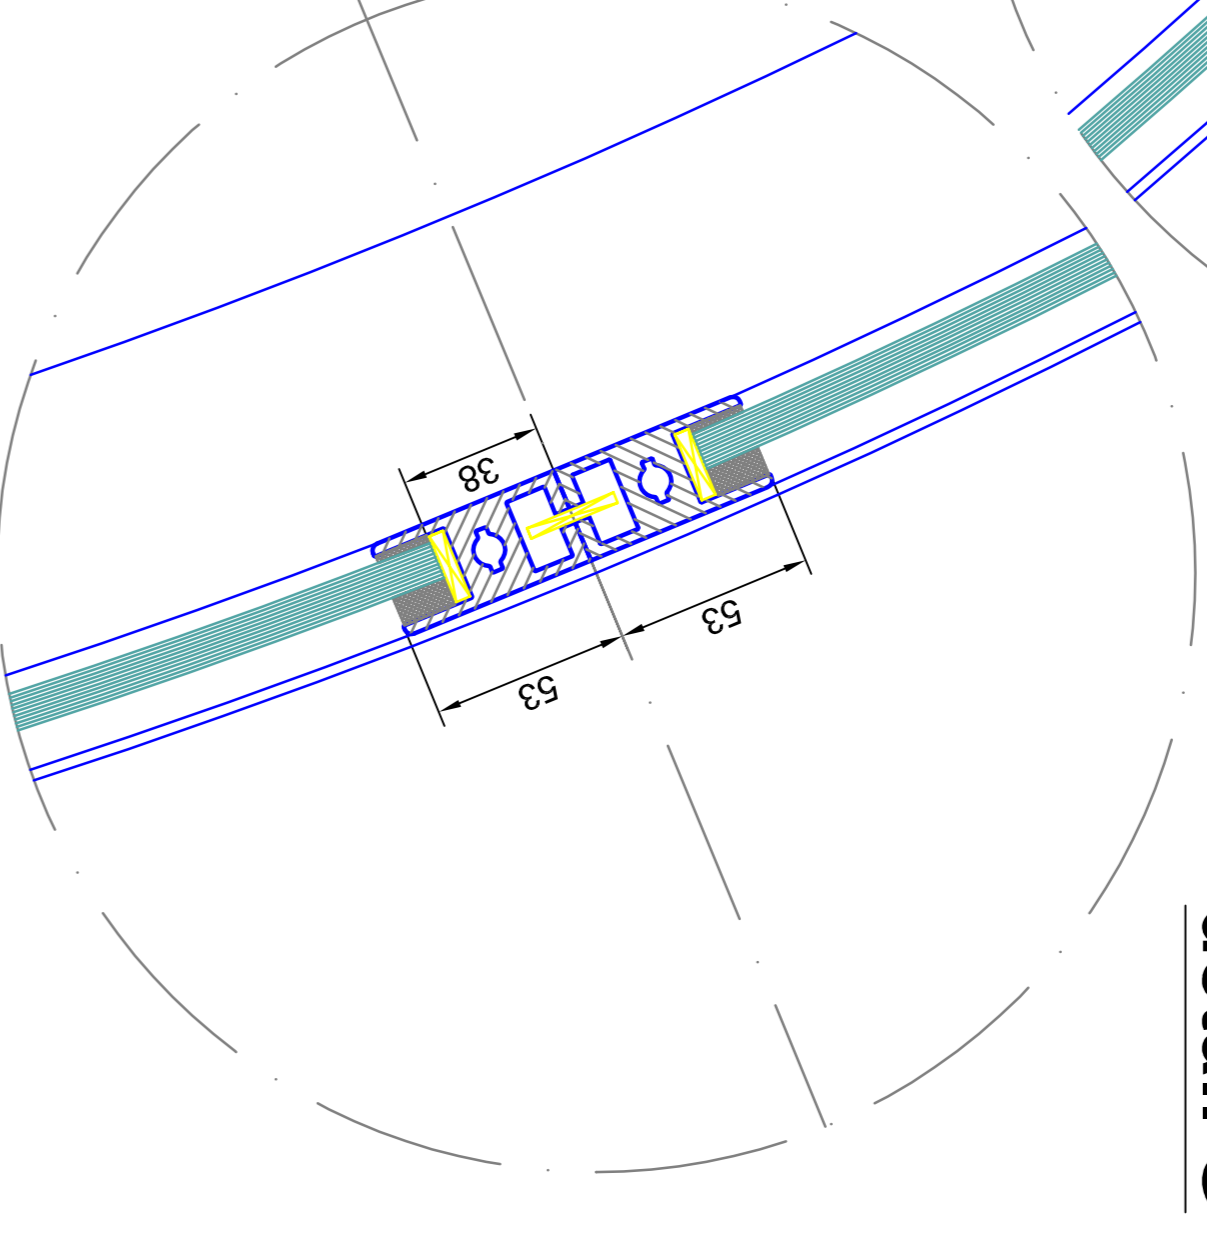

detail E

detail D

detail C

detail B

detail A

detail F

detail G

detail H

detail O

detail M

detail L

detail K

outside

inside

detail E

detail D

detail C

detail B

detail A

detail F

detail G

detail H

detail O

detail M

detail L

detail K

outside

inside

Standard	EN 11253-2	EN 11253-2	EN 11253-2
Material	Alu 6063	Alu 6063	Alu 6063
Surface treatment	EN 12548	EN 12548	EN 12548
Glass	tempered safety glass 10 mm	tempered safety glass 10 mm	tempered safety glass 10 mm
Lock	EN 12209	EN 12209	EN 12209
Hardware	EN 12209	EN 12209	EN 12209
Accessories	EN 12209	EN 12209	EN 12209
Notes			
Scale	1:1	1:1	1:1
Author	...	...	...
Checked	...	...	...
Drawn	...	...	...
Project	K41-VV/INMA-41 Break Out	K41-VV/INMA-41 Break Out	K41-VV/INMA-41 Break Out
Client	BLASI	BLASI	BLASI
Address	BLASI G.m.b.H. Automatic Doors	BLASI G.m.b.H. Automatic Doors	BLASI G.m.b.H. Automatic Doors
Phone	+49 3621 883-289	+49 3621 883-289	+49 3621 883-289
Fax	+49 3621 883-289	+49 3621 883-289	+49 3621 883-289
Email	info@blasi.de	info@blasi.de	info@blasi.de
Website	www.blasi.de	www.blasi.de	www.blasi.de
Page	04	04	04
Total Pages	04	04	04