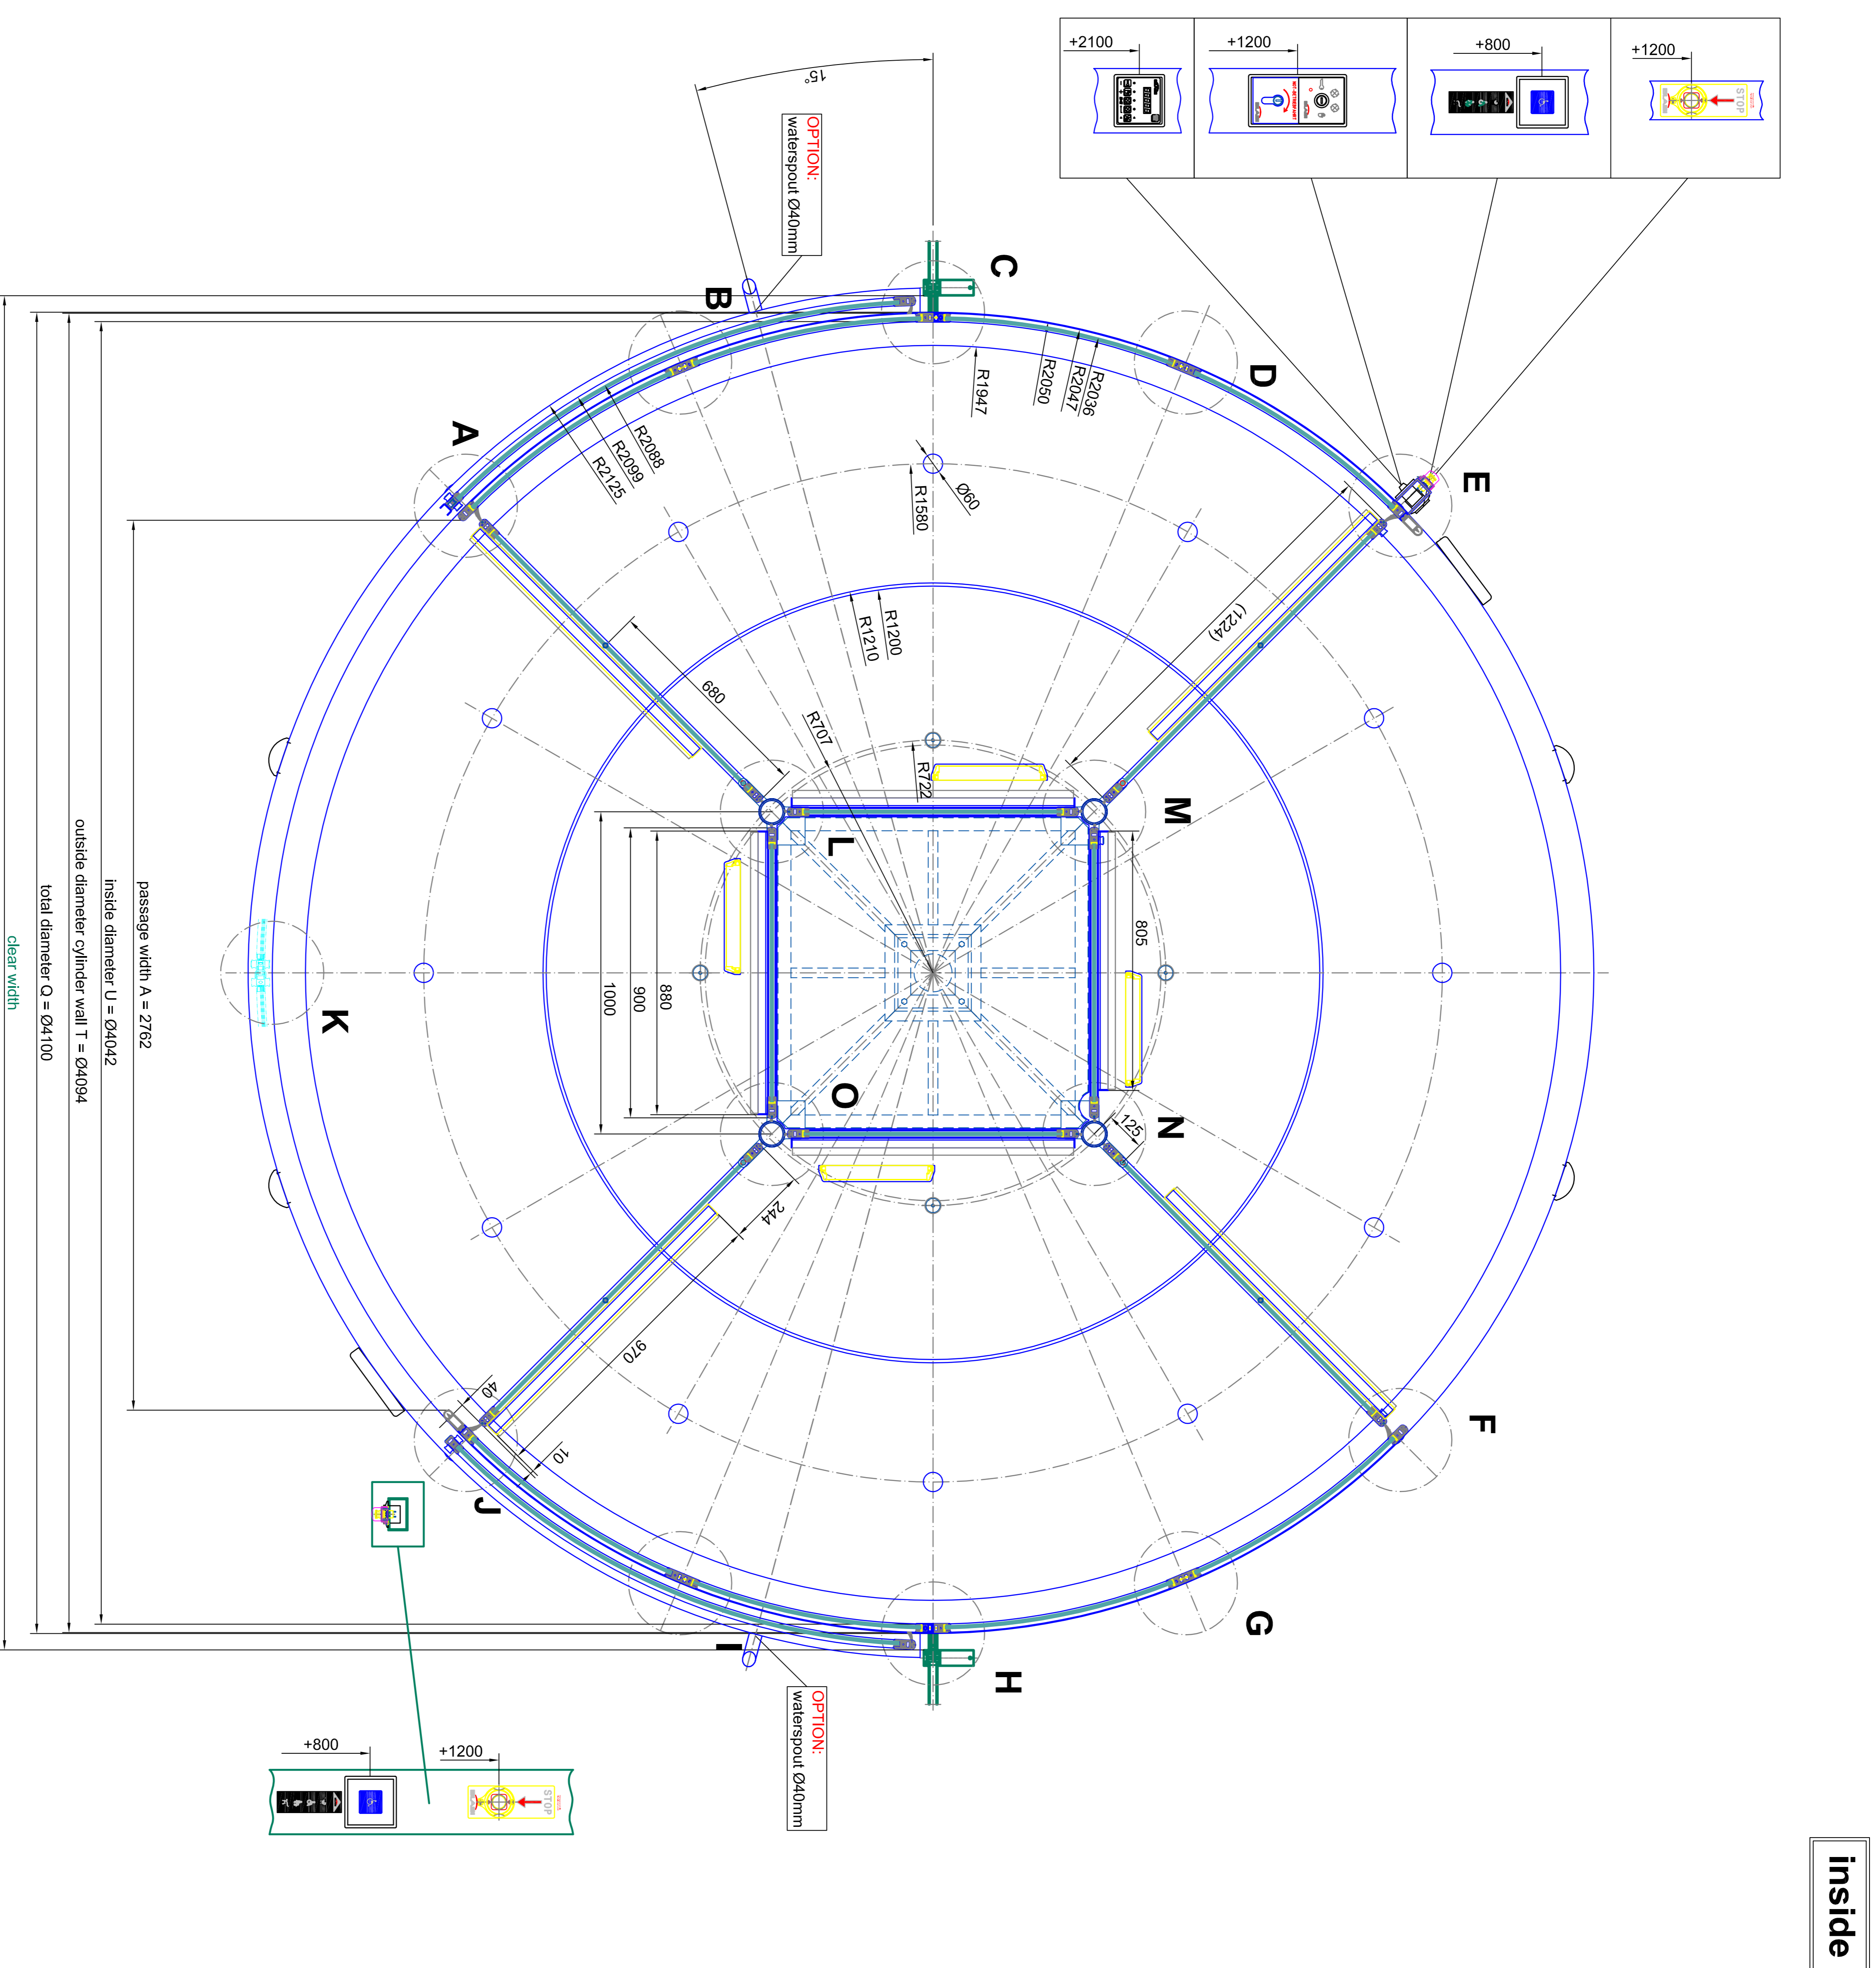

Standard	AS 1530.5	AS 1530.5
Material	304 SS	(EN 10088-3)
Insulation	None	None
Glazing	Tempered safety glass 10 mm	Laminated safety glass 10 mm
Hardware	None	None
Accessories	None	None

BLASI
BLASI G m b H
Automatic Doors
Via S. Maria 5-15
0-11137 S. Maria

Tel. +39022 / 881-291
Fax. +39022 / 881-299
E-mail. info@blasi.com
www.blasi.com

Model: **AcH10**
Project: **K41-VINIMA-41 Break Out**
Drawing: **SAMPLE DRAWING ONLY**

Scale: 1:10
Date: 2024/02/02
Page: 02
Total: 04