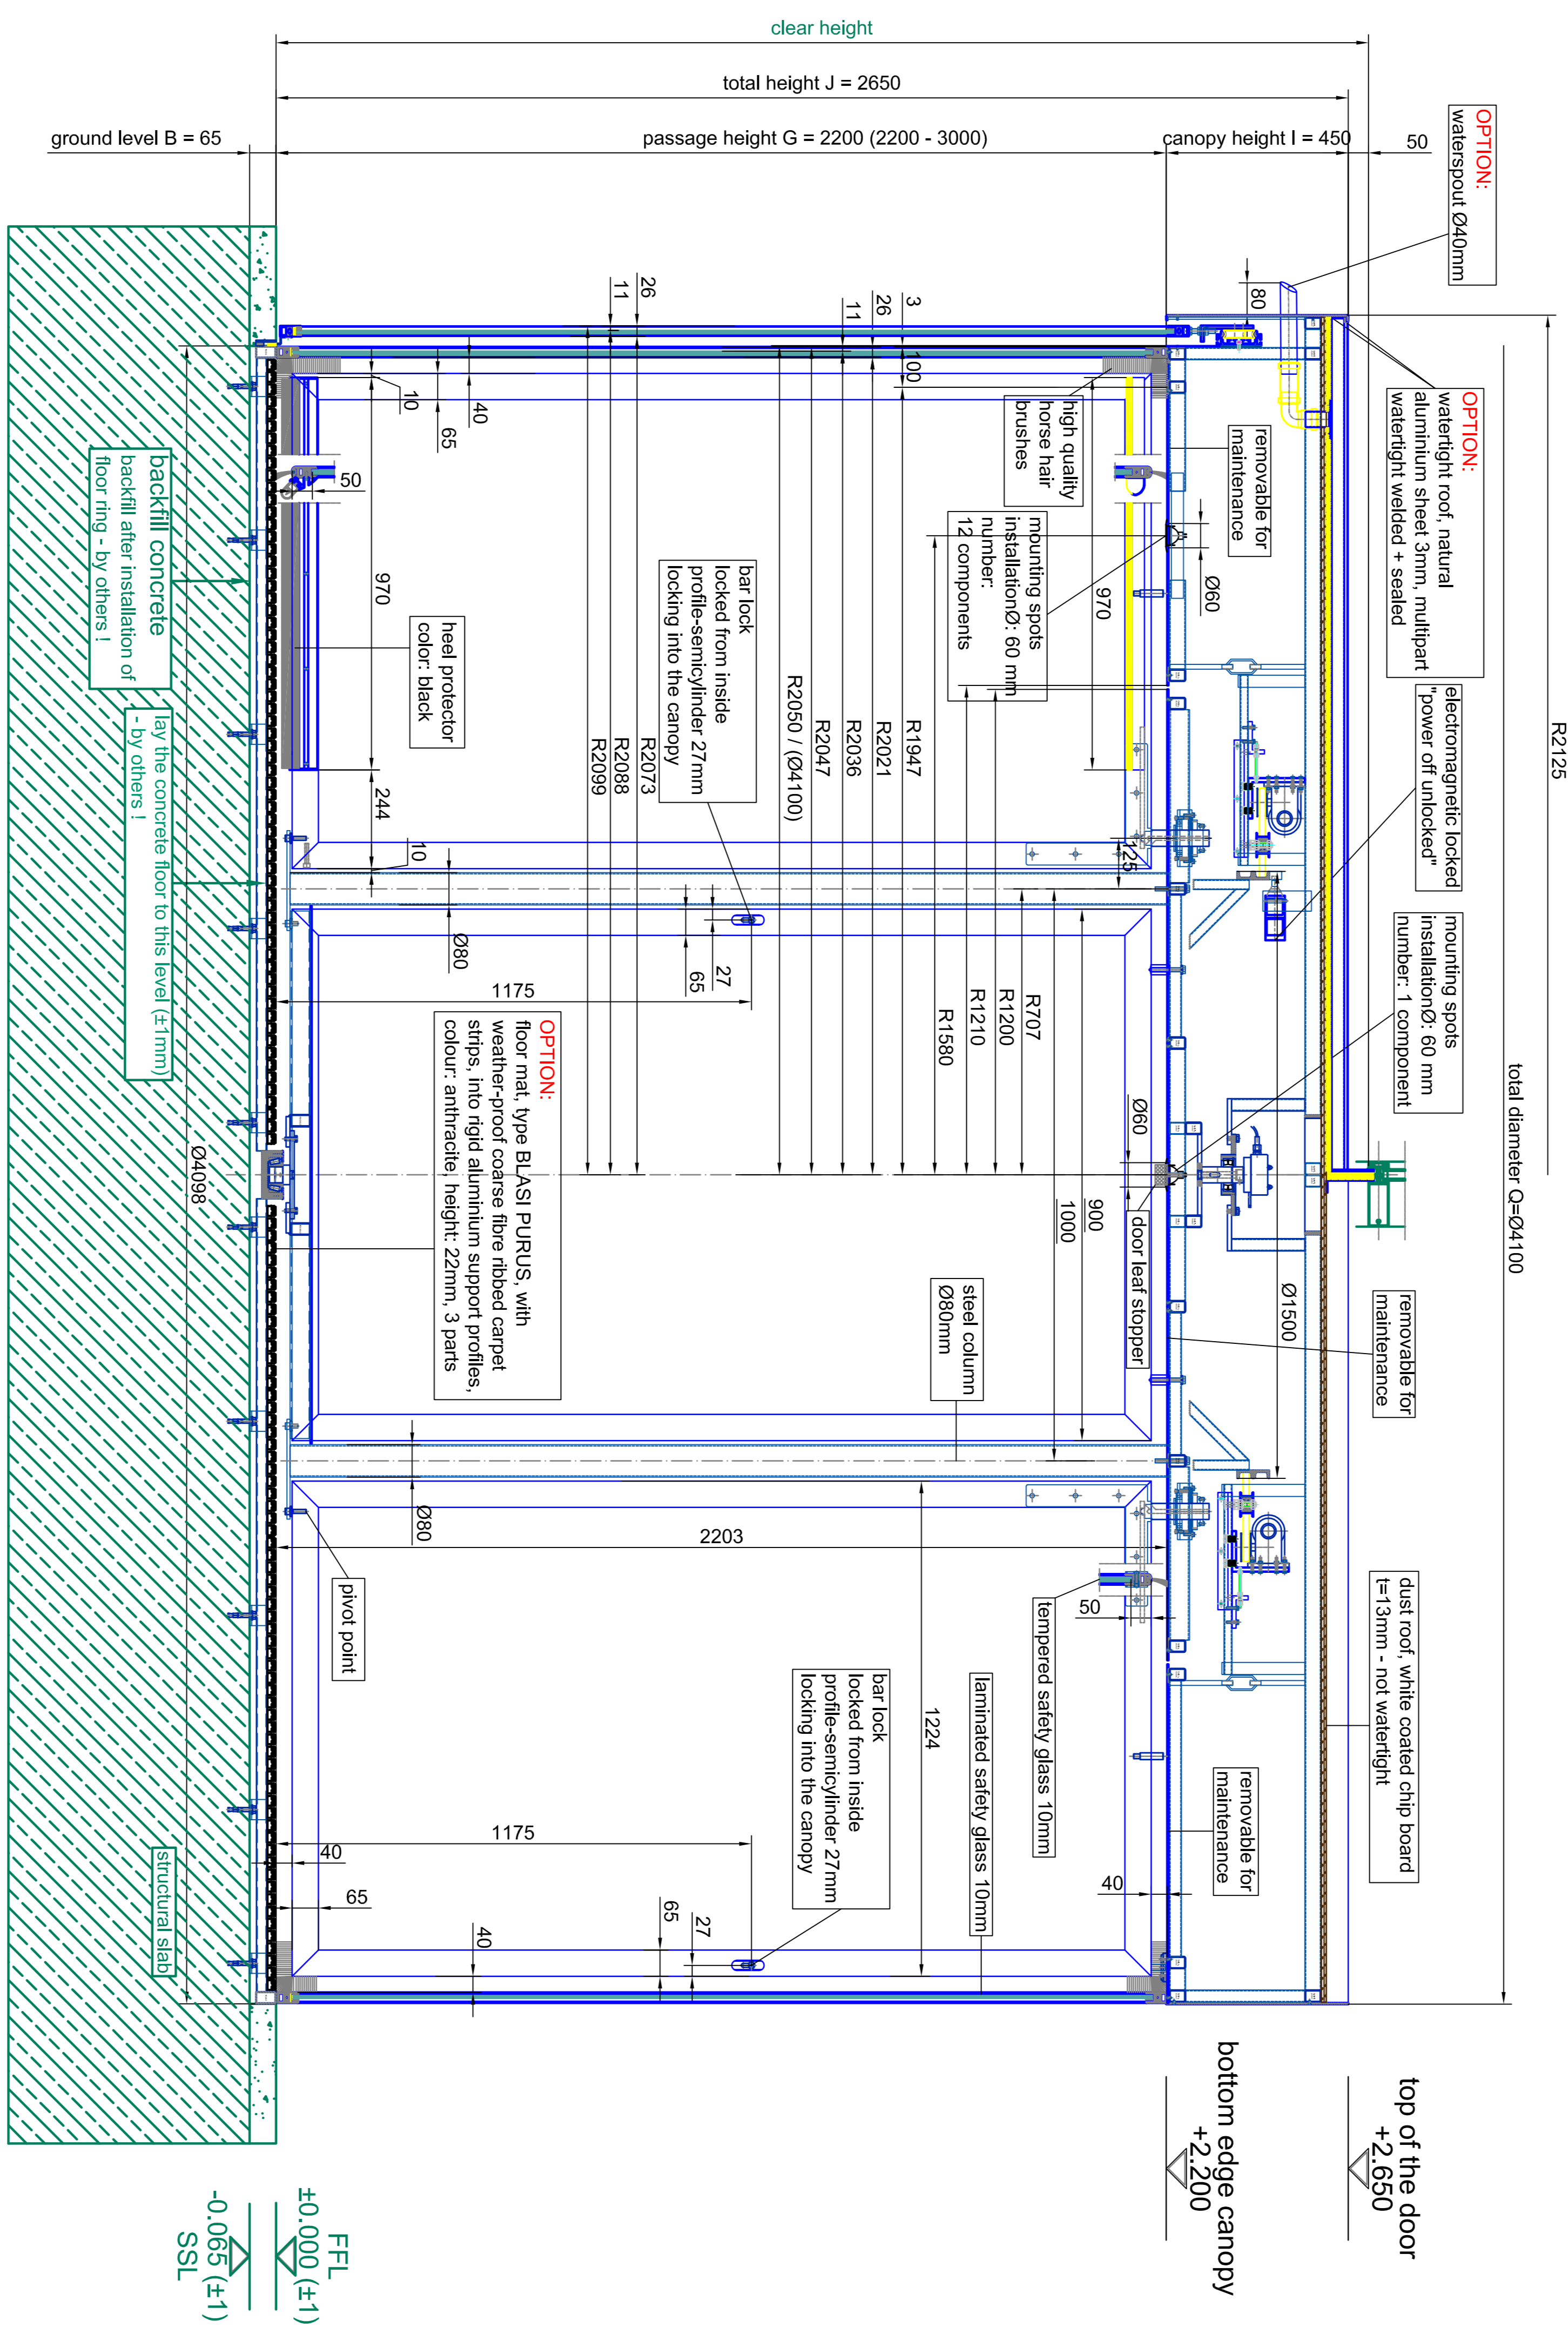

outside

vertical section

inside

vertical section - passage area outside

A0 - M 1:2

vertical section - passage area inside

A0 - M 1:2

BLASI
Automatic Doors
K41-VV/INMA-41 Break Out
SAMPLE DRAWING ONLY

| | | |
|-----------|--------------|--------------|
| Scale: | 1:100 (1:50) | 1:100 (1:50) |
| Material: | Aluminum | Aluminum |
| Finish: | RAL 9005 | RAL 9005 |
| Weight: | 304 kg | 304 kg |
| Height: | 2200 mm | 2200 mm |
| Width: | 1100 mm | 1100 mm |
| Depth: | 100 mm | 100 mm |
| Volume: | 0.25 m³ | 0.25 m³ |
| Area: | 2.42 m² | 2.42 m² |

BLASI
Automatic Doors
K41-VV/INMA-41 Break Out
SAMPLE DRAWING ONLY

Scale: 1:100 (1:50)
Material: Aluminum
Finish: RAL 9005
Weight: 304 kg
Height: 2200 mm
Width: 1100 mm
Depth: 100 mm
Volume: 0.25 m³
Area: 2.42 m²

Scale: A4=1:10

Page: 03 of 04

detail E

detail D

detail C

detail B

detail A

detail F