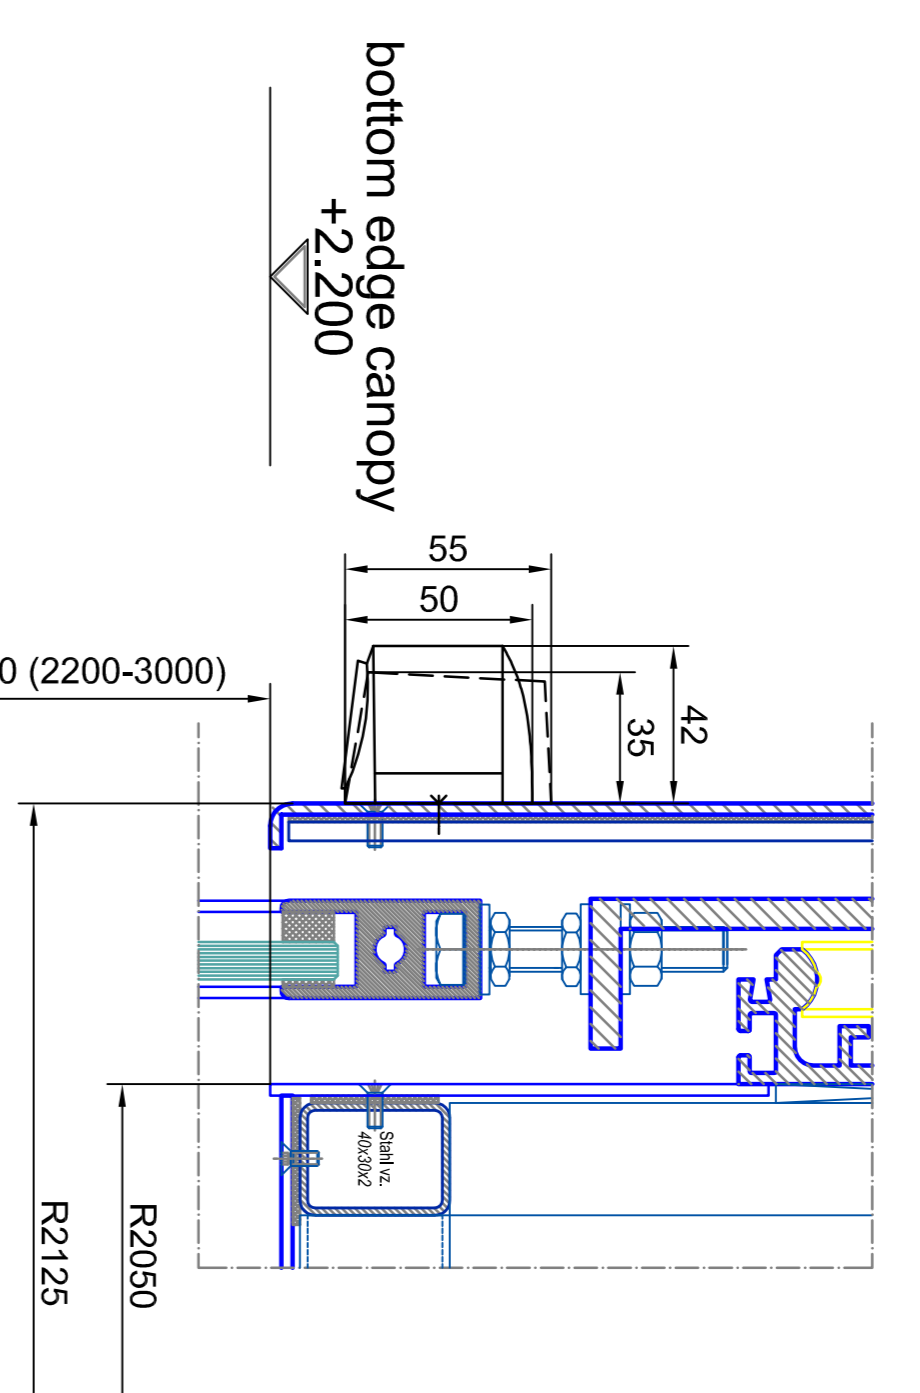

outside

vertical section

inside

vertical section - passage area outside

A0 - M 1:2

vertical section - passage area inside

A0 - M 1:2

BLASI
Automatic Doors
K41-VV/INMA-41 Break Out
SAMPLE DRAWING ONLY

| | | |
|-----------|--------------|--------------|
| Scale: | 1:100 (1:50) | 1:100 (1:50) |
| Material: | Aluminum | Aluminum |
| Finish: | RAL 9005 | RAL 9005 |
| Weight: | 304 kg | 304 kg |
| Height: | 2200 mm | 2200 mm |
| Width: | 1100 mm | 1100 mm |
| Depth: | 100 mm | 100 mm |
| Volume: | 0.25 m³ | 0.25 m³ |
| Area: | 2.42 m² | 2.42 m² |

BLASI
Automatic Doors
K41-VV/INMA-41 Break Out
SAMPLE DRAWING ONLY

Scale: 1:100 (1:50)
Material: Aluminum
Finish: RAL 9005
Weight: 304 kg
Height: 2200 mm
Width: 1100 mm
Depth: 100 mm
Volume: 0.25 m³
Area: 2.42 m²