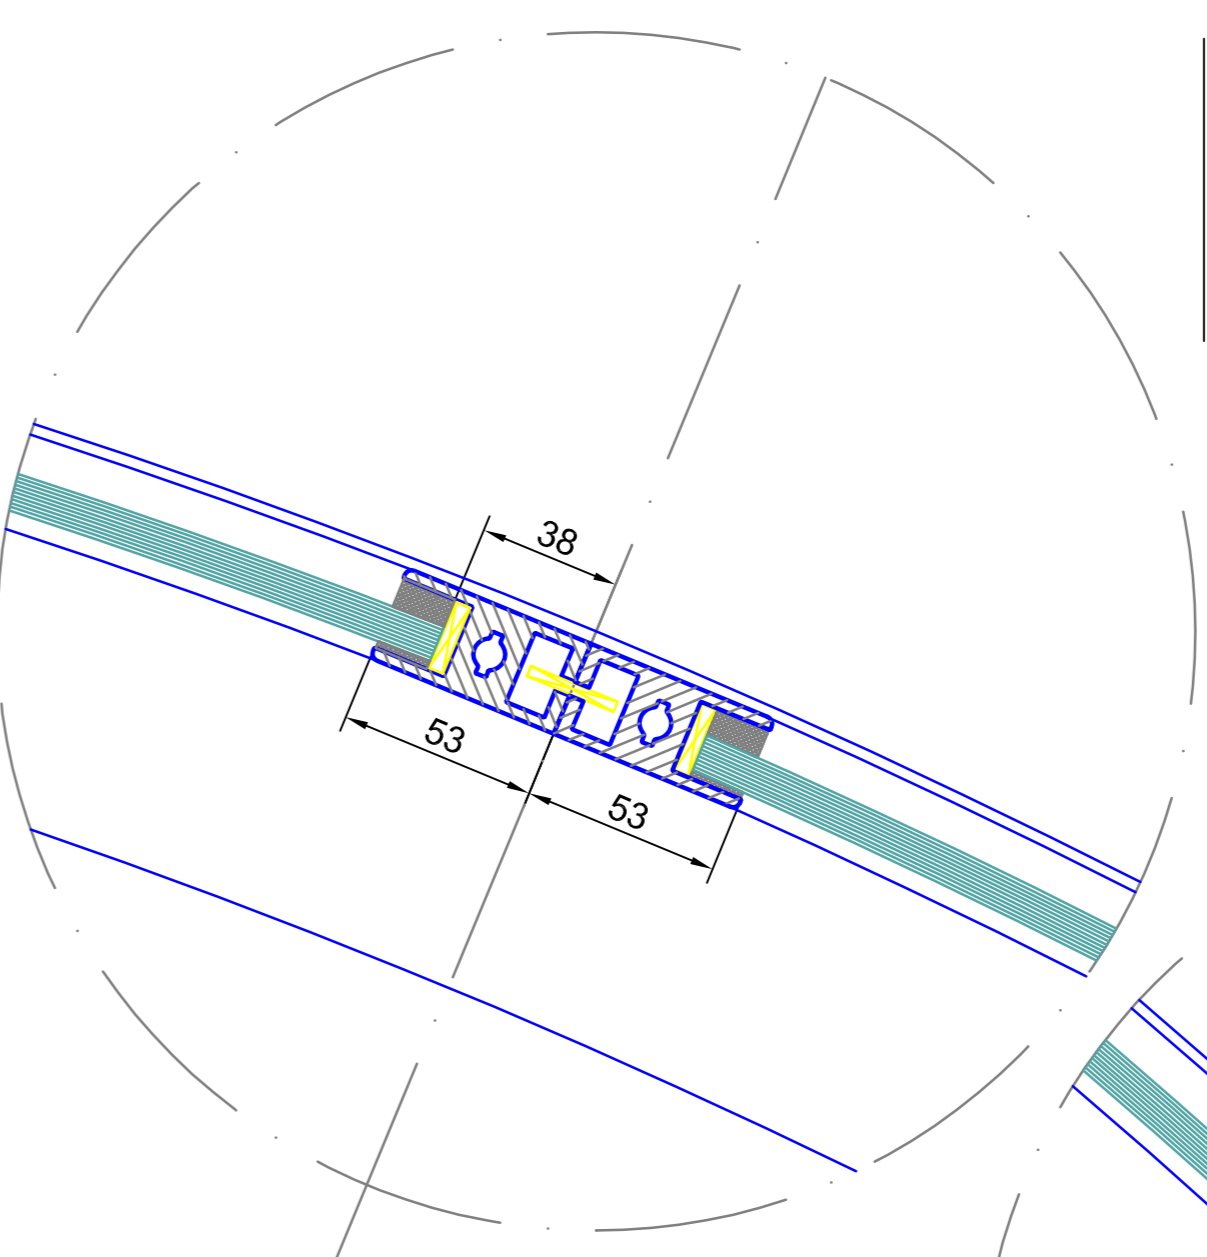

| | | |
|-----------|--------------|--------------|
| Scale: | 1:100 (1:50) | 1:100 (1:50) |
| Material: | Aluminum | Aluminum |
| Finish: | RAL 9005 | RAL 9005 |
| Weight: | 304 kg | 304 kg |
| Height: | 2200 mm | 2200 mm |
| Width: | 1100 mm | 1100 mm |
| Depth: | 100 mm | 100 mm |
| Volume: | 0.25 m³ | 0.25 m³ |
| Area: | 2.42 m² | 2.42 m² |

Scale: A4=1:10

Page: 03 of 04

detail E

detail D

detail C

detail B

detail A

detail F