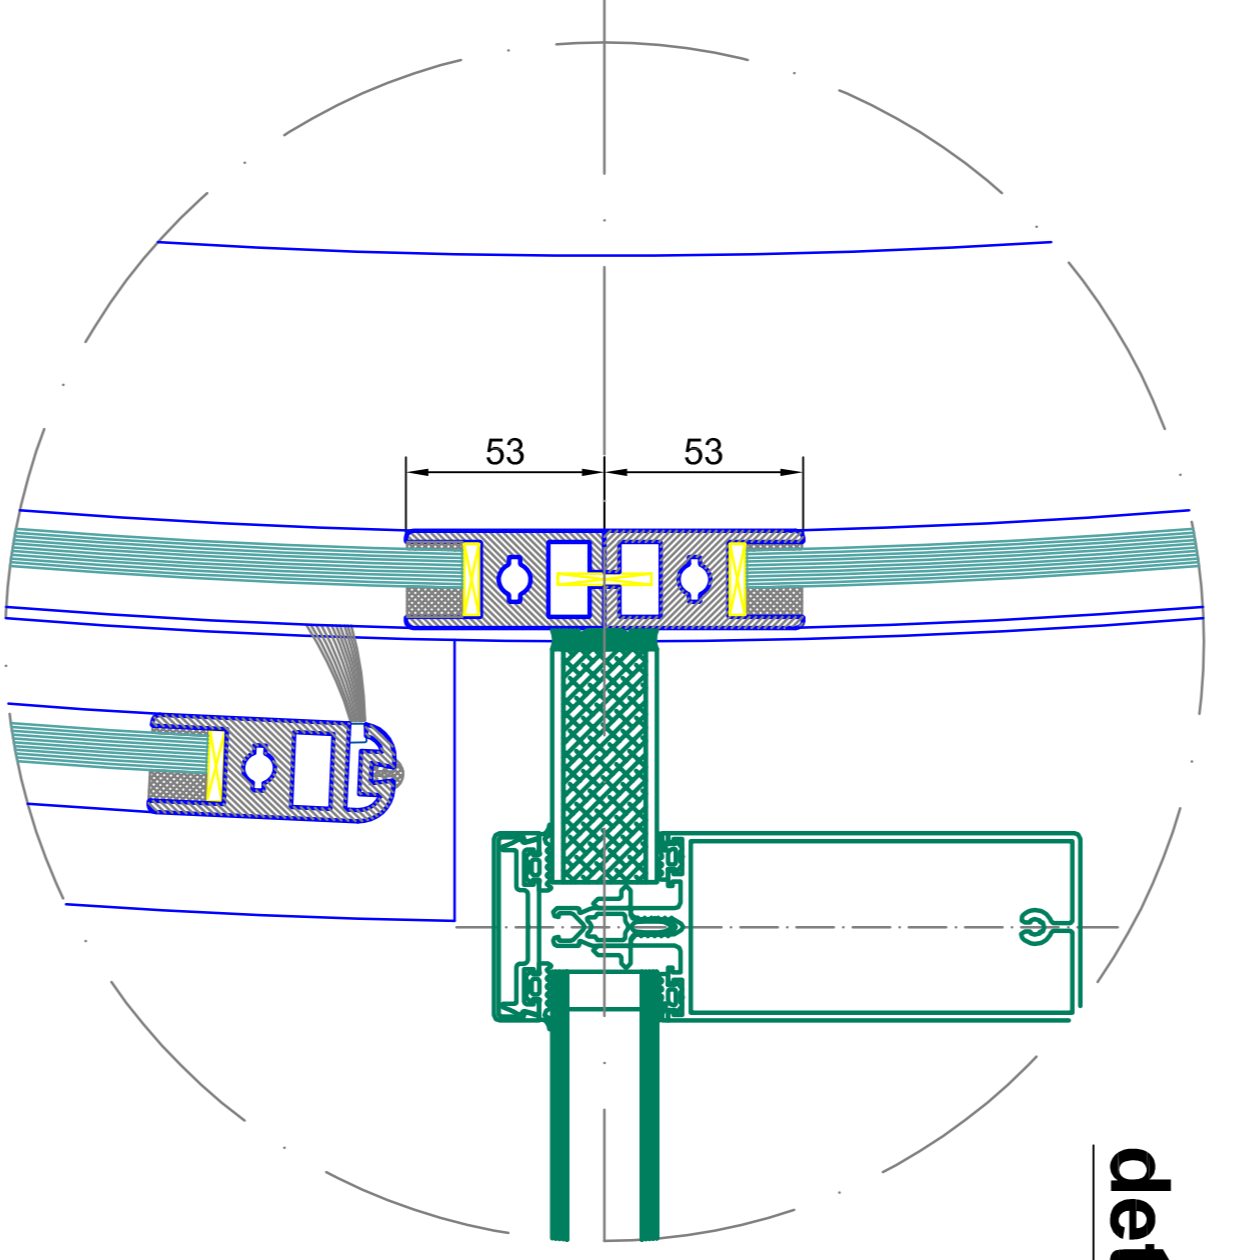

detail E

detail D

detail C

detail B

detail A

detail F

detail G

detail H

detail O

detail M

detail L

detail K

outside

inside

detail E

detail D

detail C

detail B

detail A

detail F

detail G

detail H

detail O

detail M

detail L

detail K

outside

inside

Standard	EN 11253-2	EN 11253-2	EN 11253-2
Material	Alu 6063	Alu 6063	Alu 6063
Surface treatment	EN 12548	EN 12548	EN 12548
Glass	tempered safety glass 10 mm	tempered safety glass 10 mm	tempered safety glass 10 mm
Lock	EN 12209	EN 12209	EN 12209
Hardware	EN 12209	EN 12209	EN 12209
Accessories	EN 12209	EN 12209	EN 12209
Notes			
Scale	1:1	1:1	1:1
Author	...	...	...
Checked	...	...	...
Drawn	...	...	...
Project	K41-VV/INMA-41 Break Out	K41-VV/INMA-41 Break Out	K41-VV/INMA-41 Break Out
Client	BLASI	BLASI	BLASI
Address	BLASI G.m.b.H. Automatic Doors	BLASI G.m.b.H. Automatic Doors	BLASI G.m.b.H. Automatic Doors
Phone	+49 3621 883-289	+49 3621 883-289	+49 3621 883-289
Fax	+49 3621 883-289	+49 3621 883-289	+49 3621 883-289
Email	info@blasi.de	info@blasi.de	info@blasi.de
Website	www.blasi.de	www.blasi.de	www.blasi.de
Page	04	04	04
Total Pages	04	04	04