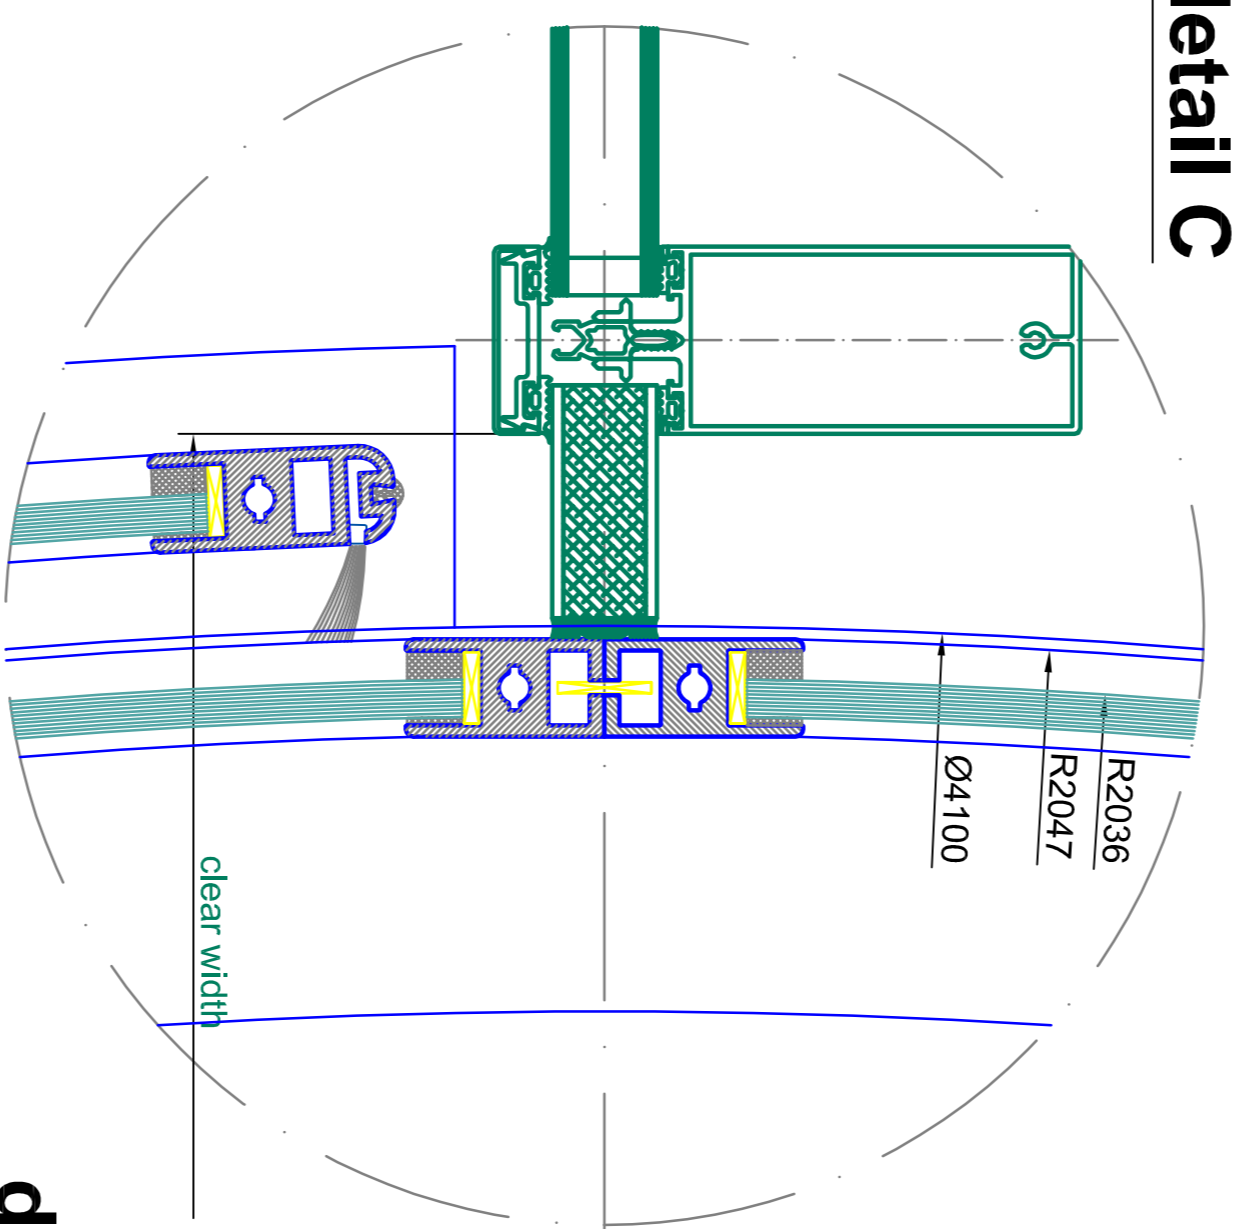

| | | |
|-----------|--------------|--------------|
| Scale: | 1:100 (1:50) | 1:100 (1:50) |
| Material: | Aluminum | Aluminum |
| Finish: | RAL 9005 | RAL 9005 |
| Weight: | 304 kg | 304 kg |
| Height: | 2200 mm | 2200 mm |
| Width: | 1100 mm | 1100 mm |
| Depth: | 100 mm | 100 mm |
| Volume: | 0.25 m³ | 0.25 m³ |
| Area: | 2.42 m² | 2.42 m² |

Scale: 1:10
Date: 2024/02/02
Page: 02
Total: 04

front elevation - outside

| | | | |
|----------|-----------------------------|----------|------------------------------|
| Supplier | BLASI SYSTEM | Material | AL SYSTEM |
| Profile | 90x44 | Color | (RAL 7031) |
| Glazing | tempered safety glass 10 mm | Glazing | laminated safety glass 10 mm |

Scale: A4=1:10

Page: 03 of 04

detail E

detail D

detail C

detail B

detail A

detail F

detail G

detail H

detail O

detail M

detail L

detail K

outside

inside