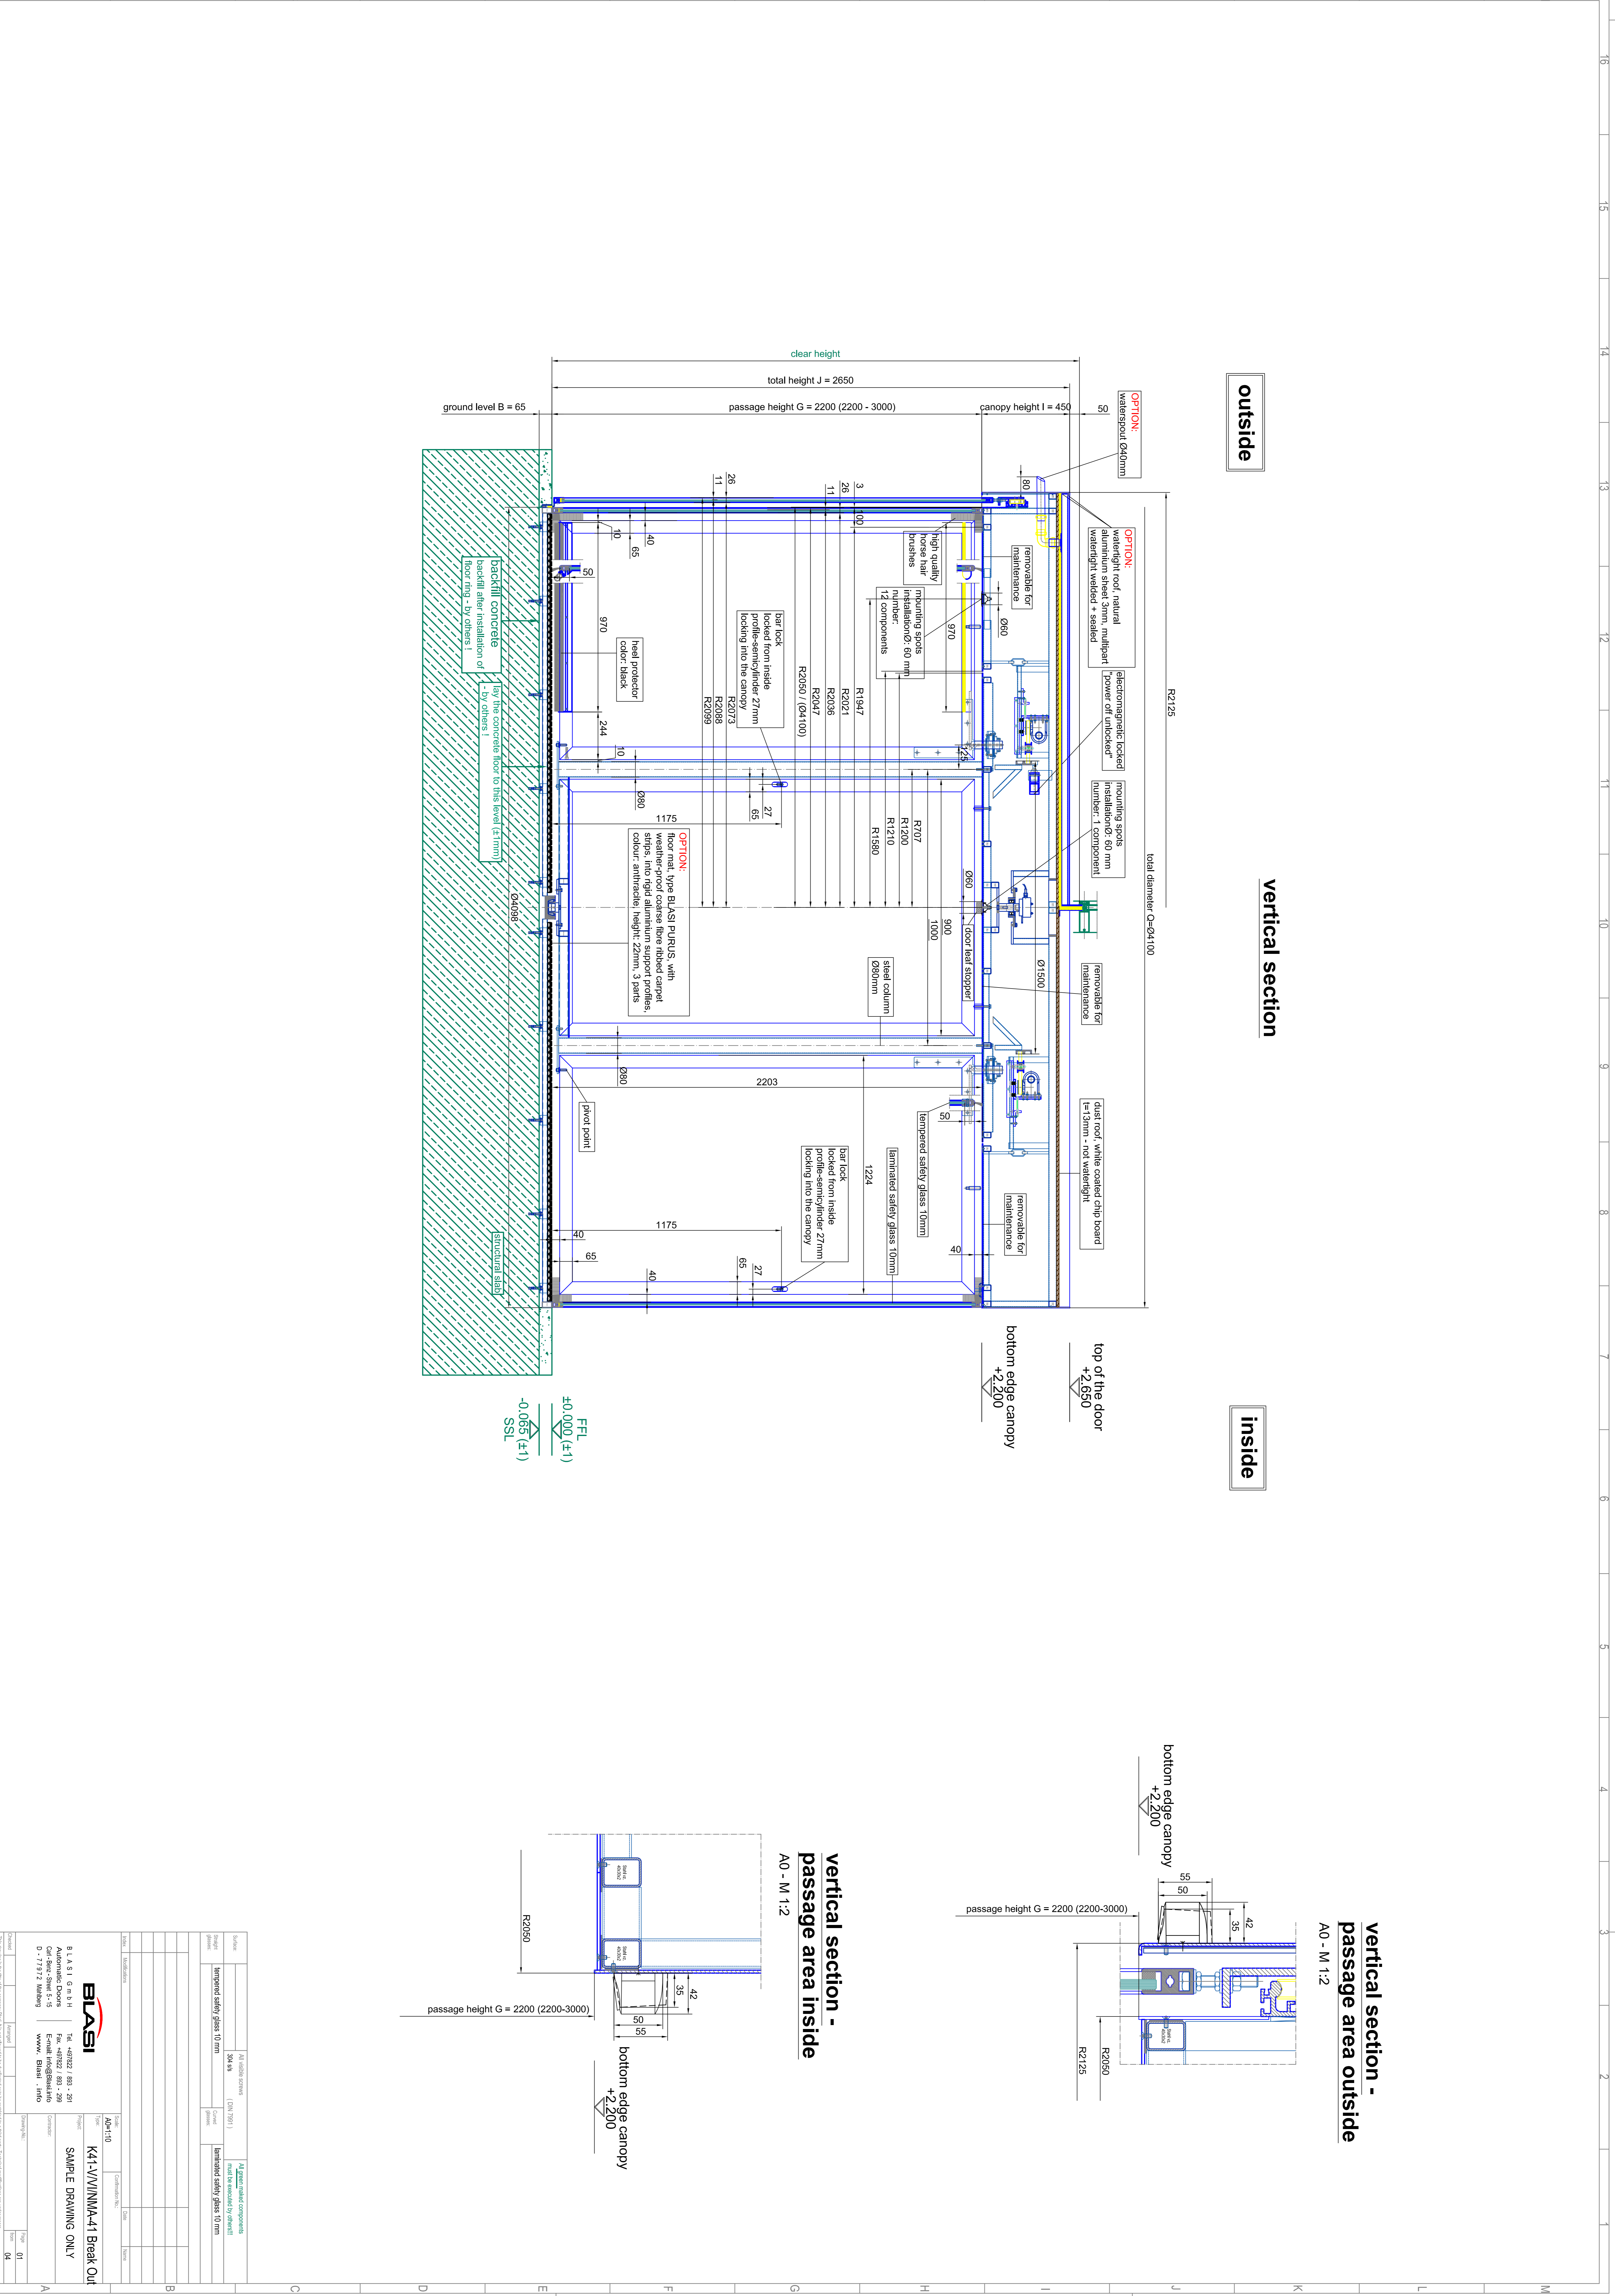

outside

vertical section

inside

vertical section - passage area outside

A0 - M 1:2

vertical section - passage area inside

A0 - M 1:2

BLASI
Automatic Doors
K41-VV/INMA-41 Break Out
SAMPLE DRAWING ONLY

| | | |
|-----------|--------------|--------------|
| Scale: | 1:100 (1:50) | 1:100 (1:50) |
| Material: | Aluminum | Aluminum |
| Finish: | RAL 9005 | RAL 9005 |
| Weight: | 304 kg | 304 kg |
| Height: | 2200 mm | 2200 mm |
| Width: | 1100 mm | 1100 mm |
| Depth: | 100 mm | 100 mm |
| Volume: | 0.25 m³ | 0.25 m³ |
| Area: | 2.42 m² | 2.42 m² |

BLASI
Automatic Doors
K41-VV/INMA-41 Break Out
SAMPLE DRAWING ONLY

Scale: 1:100 (1:50)
Material: Aluminum
Finish: RAL 9005
Weight: 304 kg
Height: 2200 mm
Width: 1100 mm
Depth: 100 mm
Volume: 0.25 m³
Area: 2.42 m²