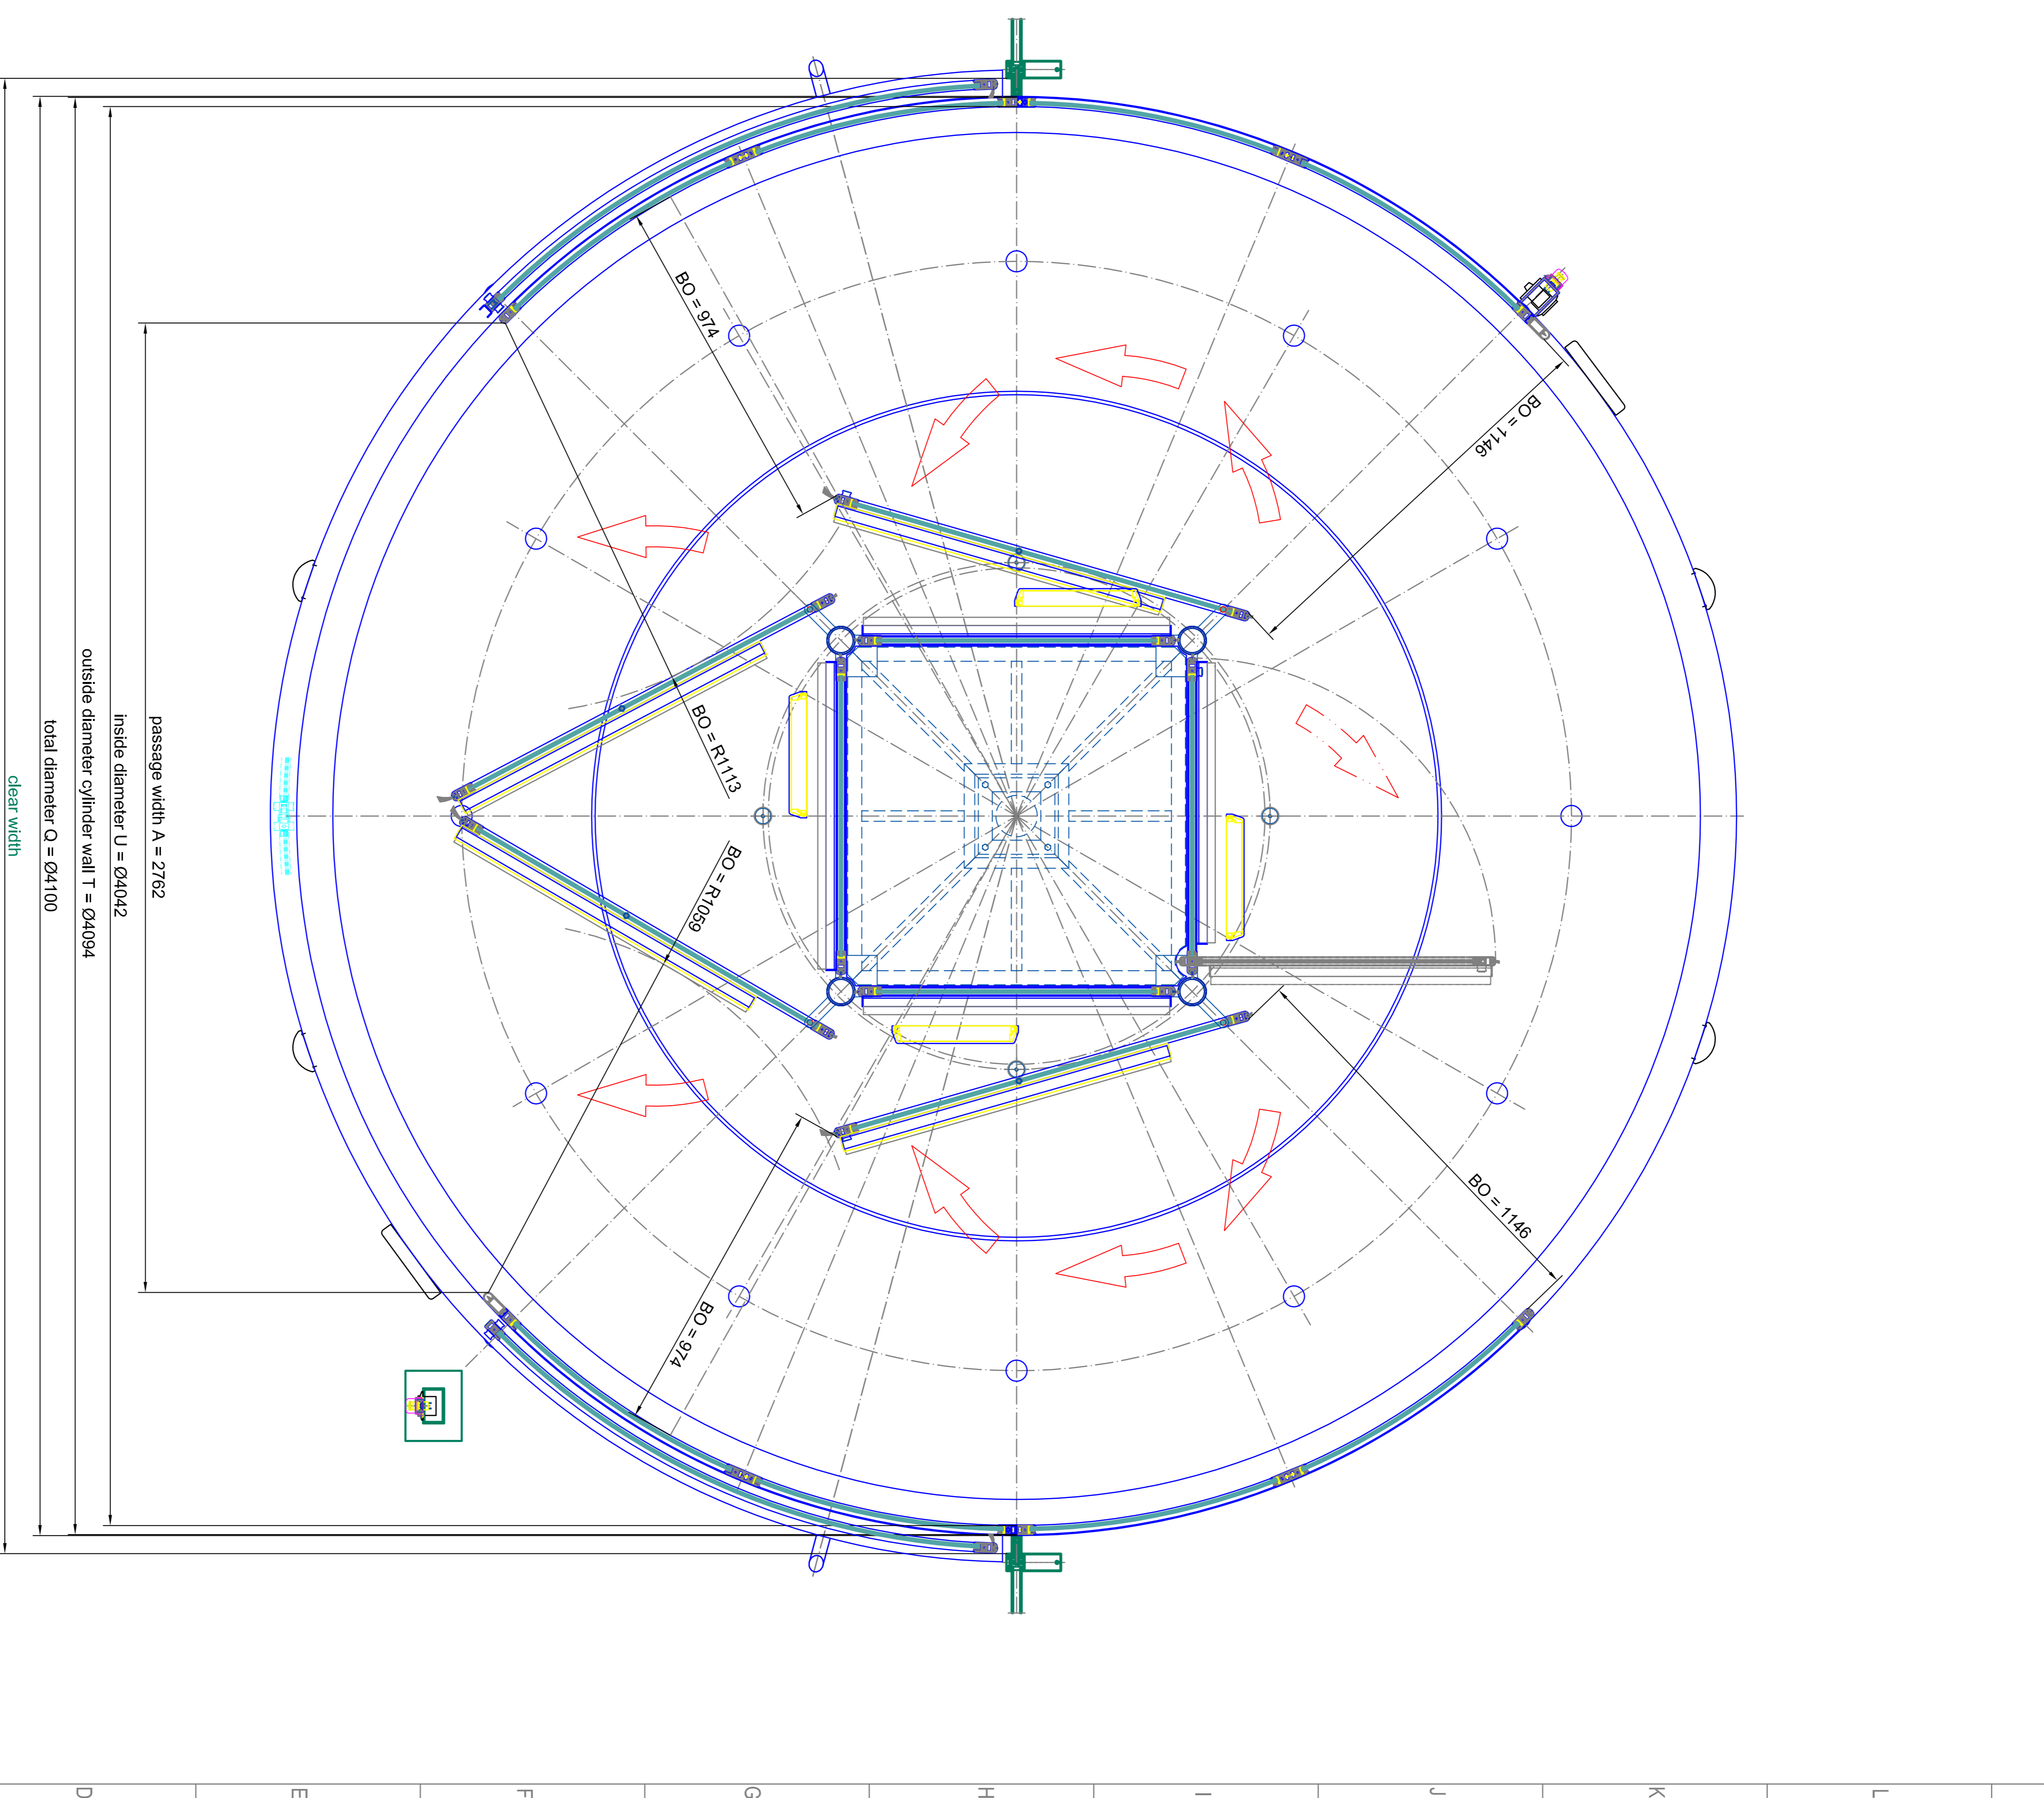

Standard	AS 1530.5	AS 1530.5
Material	304 SS	(EN 10088-3)
Insulation	None	None
Glazing	Tempered safety glass 10 mm	Laminated safety glass 10 mm
Hardware	None	None
Accessories	None	None

BLASI
BLASI G m b H
Automatic Doors
Via S. Maria 5-15
0-11137 S. Maria

Tel. +39022 / 881-291
Fax. +39022 / 881-299
E-mail. info@blasi.com
www.blasi.com

Model: **AcH10**
Project: **K41-VINIMA-41 Break Out**
Drawing: **SAMPLE DRAWING ONLY**

Scale: 1:10
Date: 2024/02/02
Page: 02
Total: 04