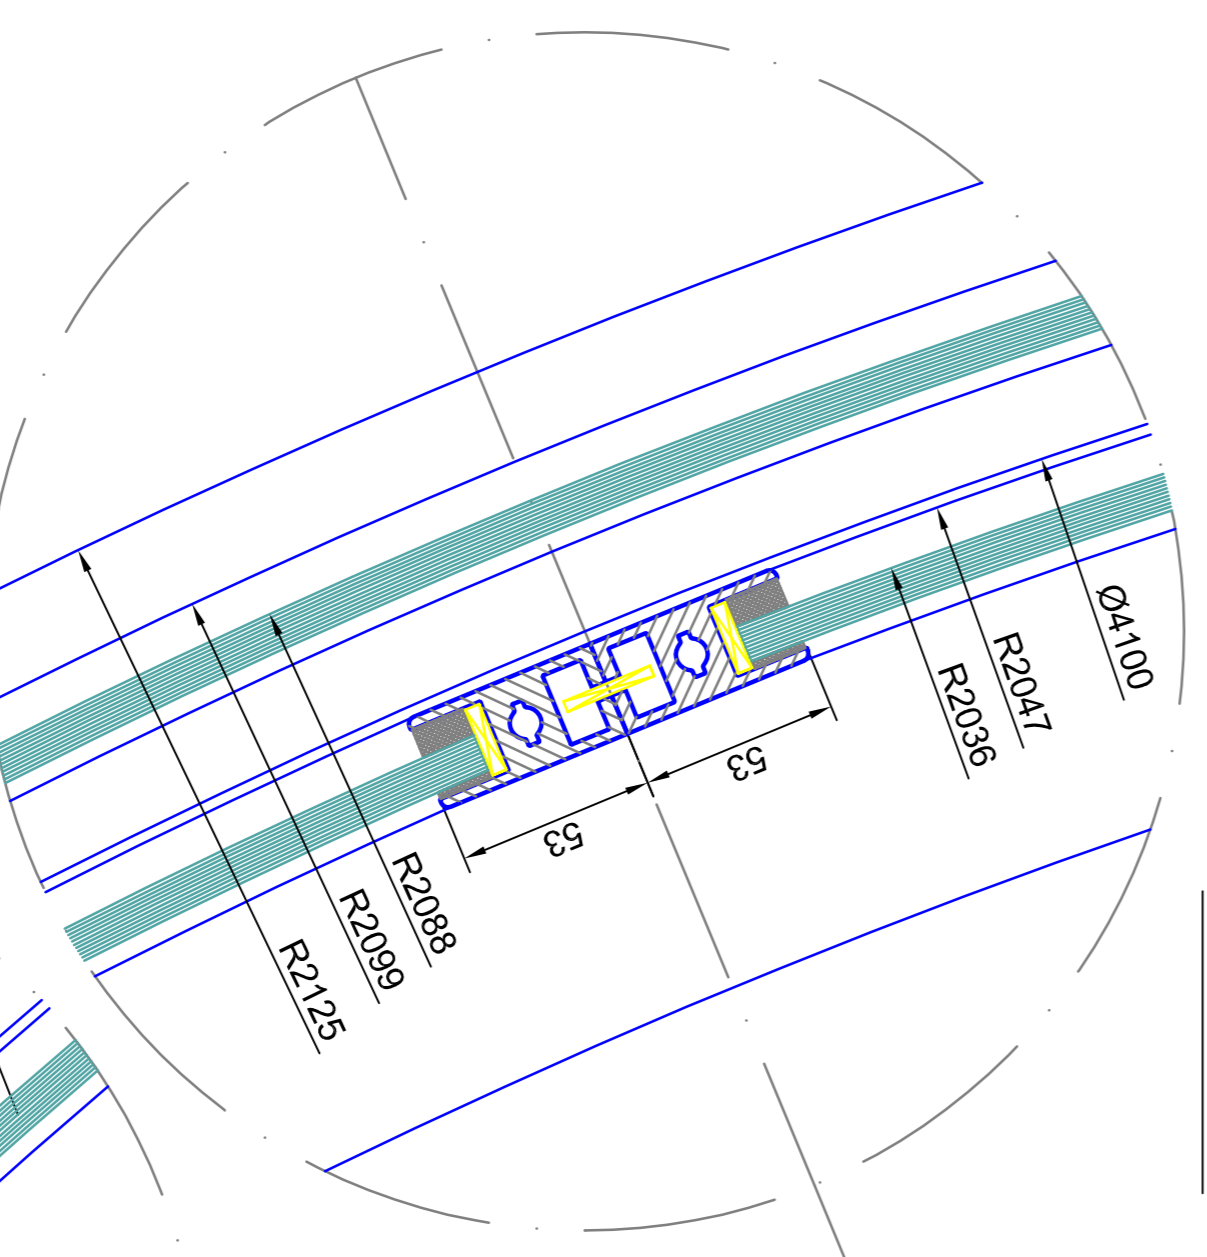

| | | |
|-----------|--------------|--------------|
| Scale: | 1:100 (1:50) | 1:100 (1:50) |
| Material: | Aluminum | Aluminum |
| Finish: | RAL 9005 | RAL 9005 |
| Weight: | 304 kg | 304 kg |
| Height: | 2200 mm | 2200 mm |
| Width: | 1100 mm | 1100 mm |
| Depth: | 100 mm | 100 mm |
| Volume: | 0.25 m³ | 0.25 m³ |
| Area: | 2.42 m² | 2.42 m² |

Scale: A4=1:10

Page: 03 of 04

detail E

detail D

detail C

detail B

detail A

detail F

detail E

detail D

detail C

detail B

detail A

detail F

detail G

detail H