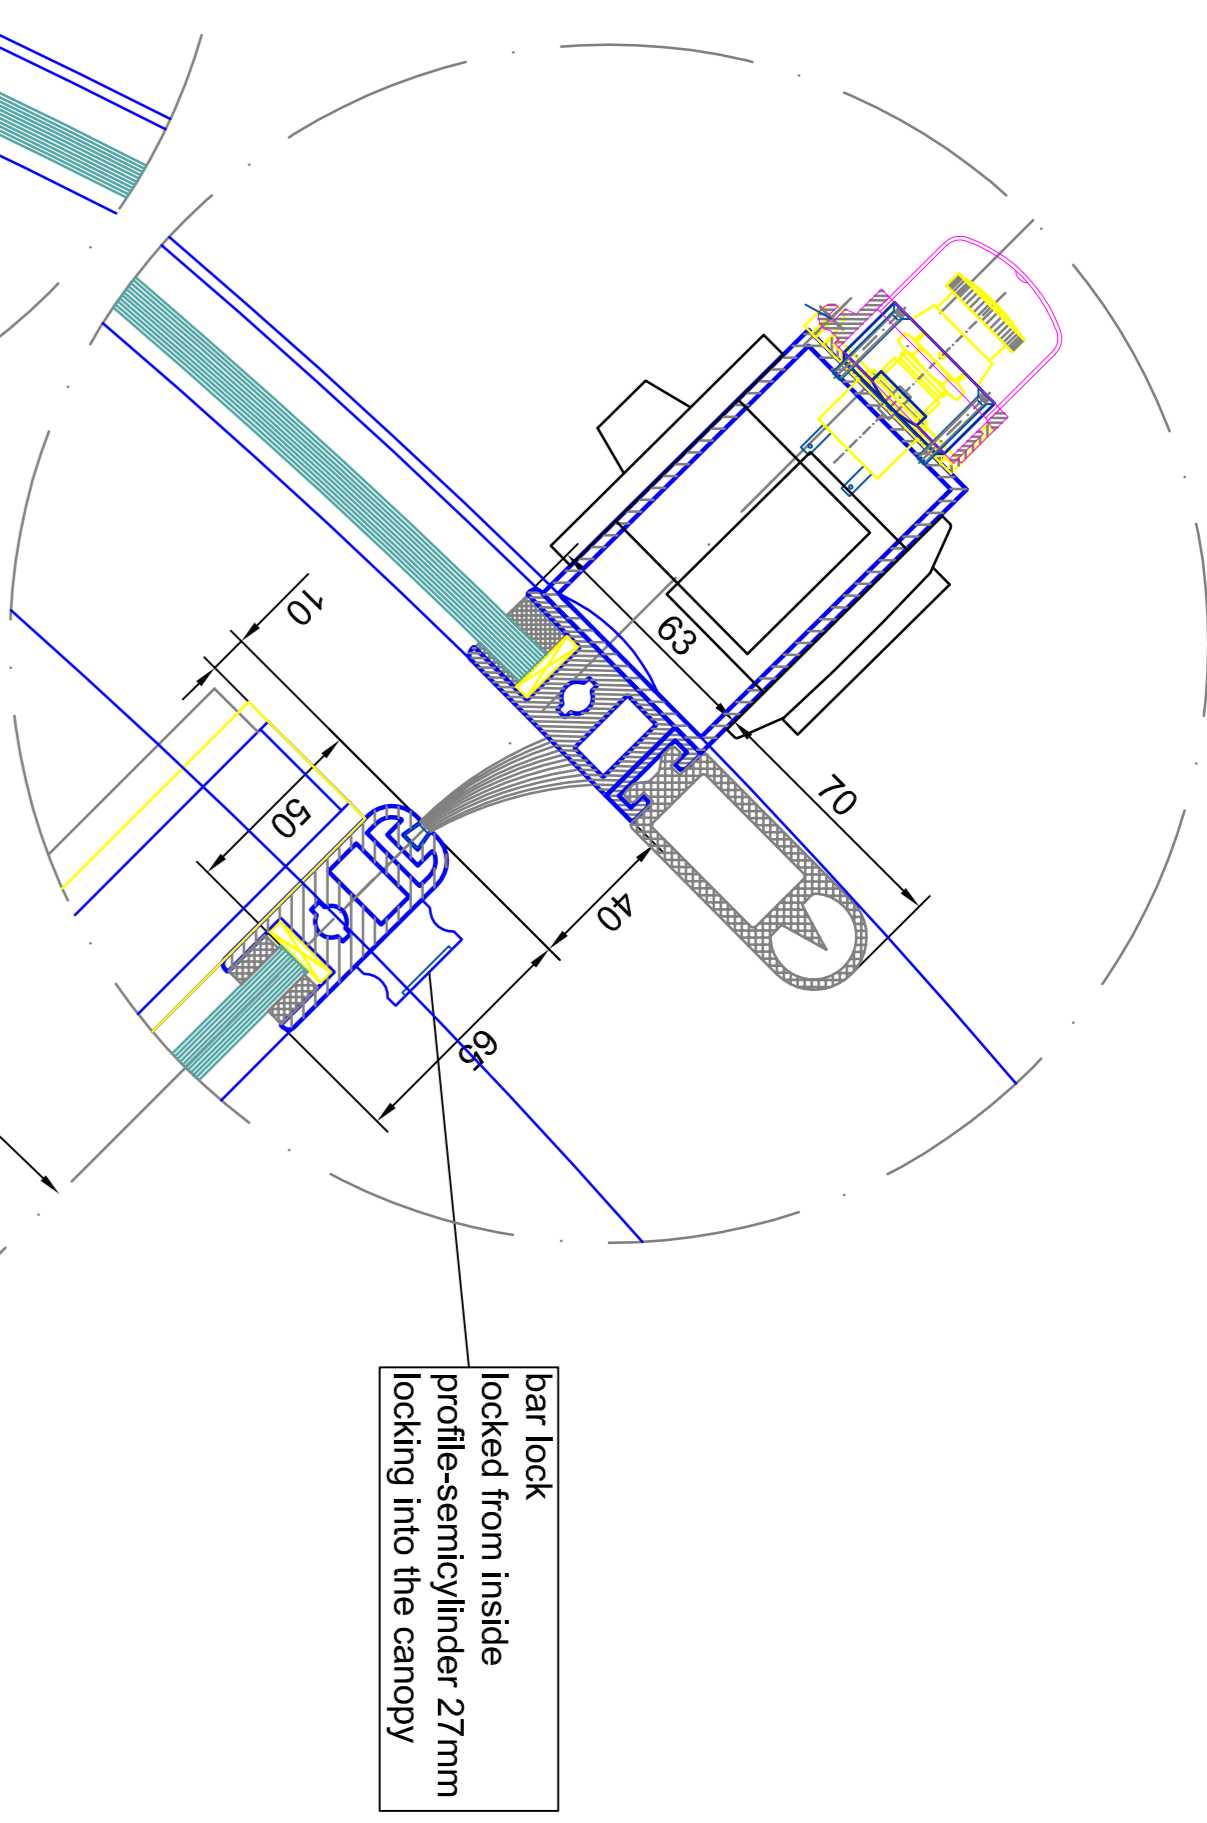

| | | |
|-----------|--------------|--------------|
| Scale: | 1:100 (1:50) | 1:100 (1:50) |
| Material: | Aluminum | Aluminum |
| Finish: | RAL 9005 | RAL 9005 |
| Weight: | 304 kg | 304 kg |
| Height: | 2200 mm | 2200 mm |
| Width: | 1100 mm | 1100 mm |
| Depth: | 100 mm | 100 mm |
| Volume: | 0.25 m³ | 0.25 m³ |
| Area: | 2.42 m² | 2.42 m² |

Scale: 1:10
Date: 2024/02/02
Page: 02
Total: 04

front elevation - outside

| | | | |
|----------|-----------------------------|----------|------------------------------|
| Supplier | BLASI SYSTEM | Material | AL SYSTEM |
| Profile | 90x44 | Color | (RAL 7031) |
| Glazing | tempered safety glass 10 mm | Glazing | laminated safety glass 10 mm |

Scale: A4=1:10

Page: 03 of 04

detail E

detail D

detail C

detail B

detail A

detail F

detail G

detail H

detail O

detail M

detail L

detail K

outside

inside