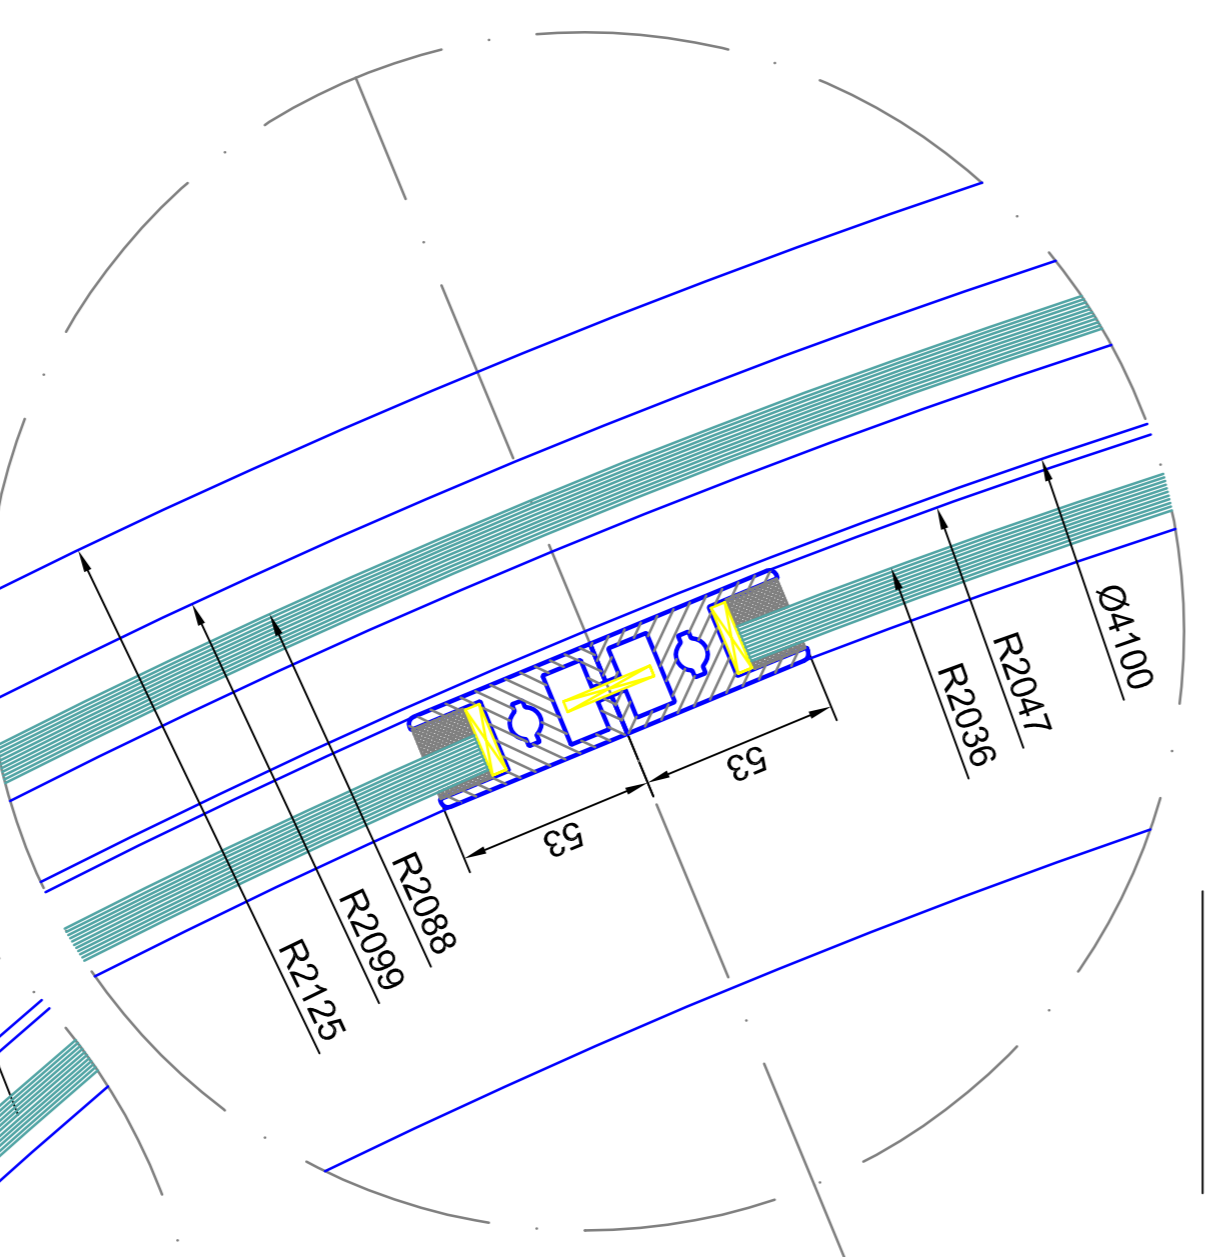

| | | |
|-----------|--------------|--------------|
| Scale: | 1:100 (1:50) | 1:100 (1:50) |
| Material: | Aluminum | Aluminum |
| Finish: | RAL 9005 | RAL 9005 |
| Weight: | 304 kg | 304 kg |
| Height: | 2200 mm | 2200 mm |
| Width: | 1100 mm | 1100 mm |
| Depth: | 100 mm | 100 mm |
| Volume: | 0.25 m³ | 0.25 m³ |
| Area: | 2.42 m² | 2.42 m² |

Scale: A4=1:10

Page: 03 of 04

detail E

detail D

detail C

detail B

detail A

detail F