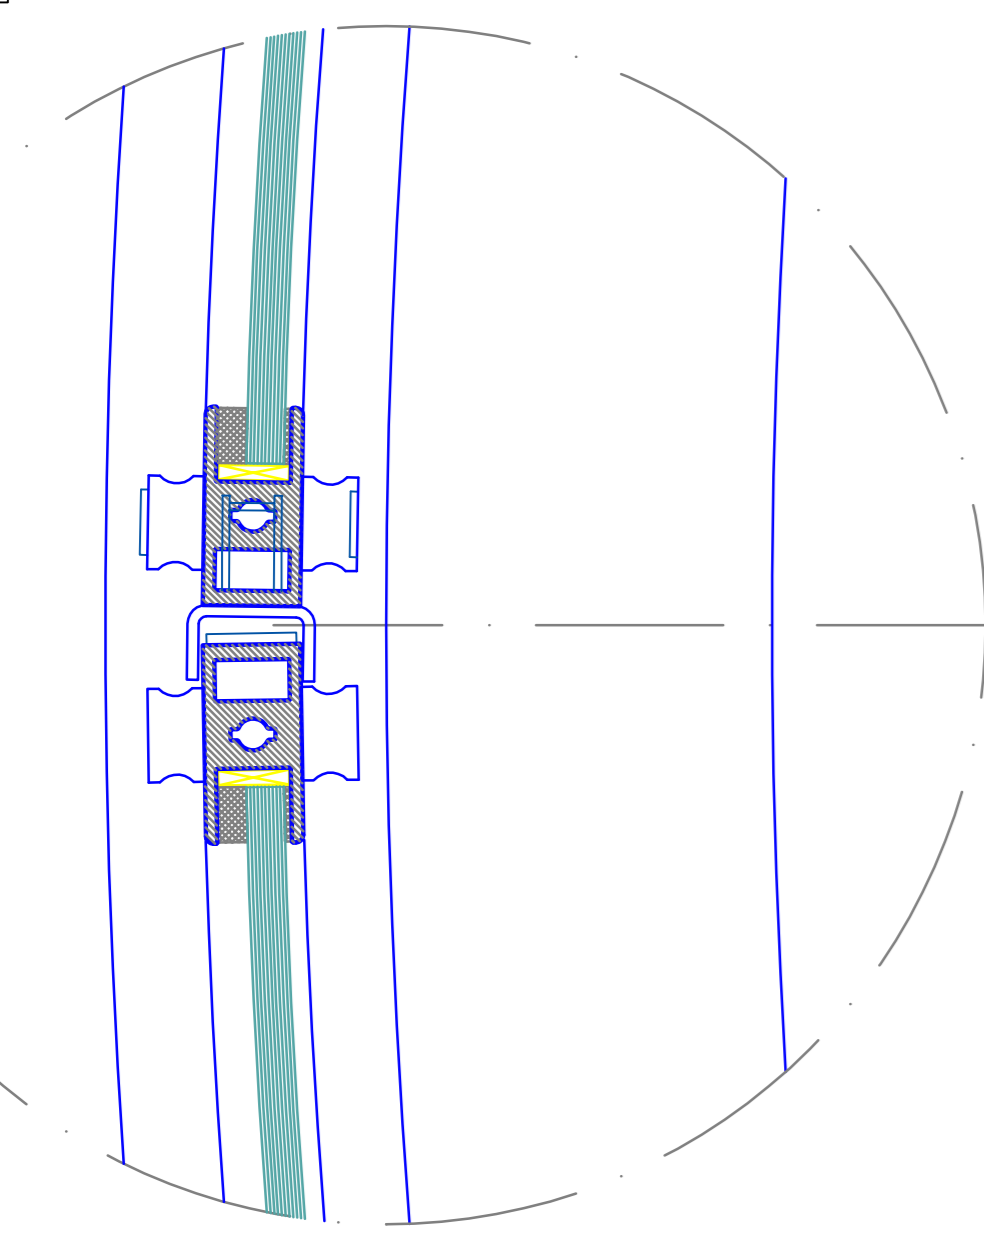

detail E

detail D

detail C

detail B

detail A

detail F

detail G

detail H

detail O

detail M

detail L

detail K

outside

inside

detail E

detail D

detail C

detail B

detail A

detail F

detail G

detail H

detail O

detail M

detail L

detail K

outside

inside

Standard	EN 11253-2	EN 11253-2	EN 11253-2
Material	Alu 6063	Alu 6063	Alu 6063
Surface treatment	EN 12548	EN 12548	EN 12548
Glass	tempered safety glass 10 mm	tempered safety glass 10 mm	tempered safety glass 10 mm
Lock	EN 12209	EN 12209	EN 12209
Hardware	EN 12209	EN 12209	EN 12209
Accessories	EN 12209	EN 12209	EN 12209
Notes			
Scale	1:1	1:1	1:1
Author	...	...	...
Checked	...	...	...
Drawn	...	...	...
Project	K41-VV/INMA-41 Break Out	K41-VV/INMA-41 Break Out	K41-VV/INMA-41 Break Out
Client	BLASI	BLASI	BLASI
Address	BLASI G.m.b.H. Automatic Doors	BLASI G.m.b.H. Automatic Doors	BLASI G.m.b.H. Automatic Doors
Phone	+49 3621 883-289	+49 3621 883-289	+49 3621 883-289
Fax	+49 3621 883-289	+49 3621 883-289	+49 3621 883-289
Email	info@blasi.de	info@blasi.de	info@blasi.de
Website	www.blasi.de	www.blasi.de	www.blasi.de
Page	04	04	04
Total Pages	04	04	04