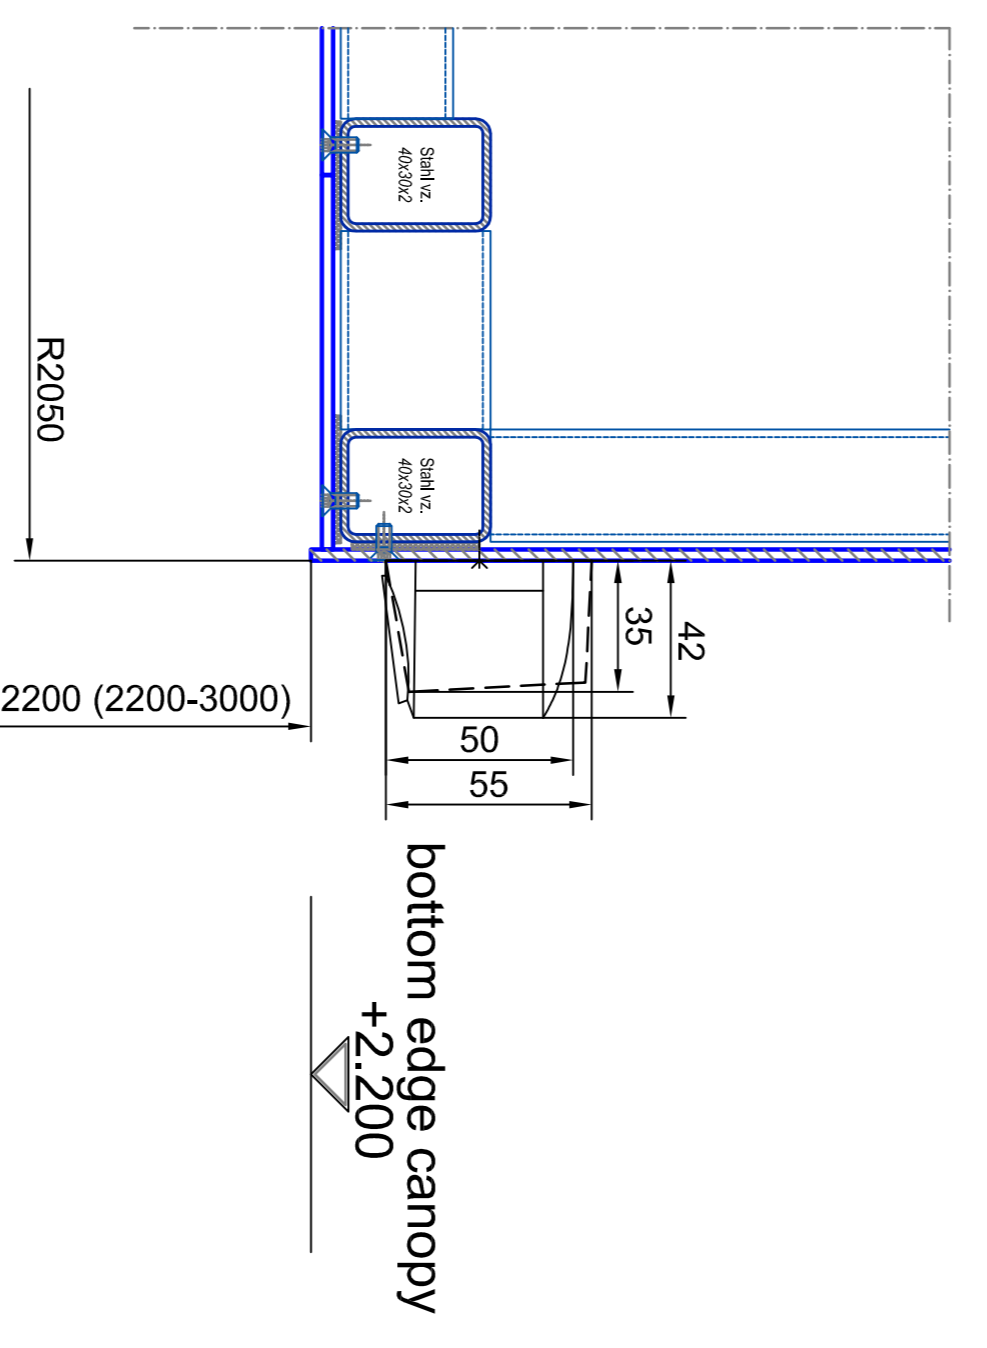

outside

vertical section

inside

vertical section - passage area outside

A0 - M 1:2

vertical section - passage area inside

A0 - M 1:2

BLASI
Automatic Doors
K41-VV/INMA-41 Break Out
SAMPLE DRAWING ONLY

| | | |
|-----------|--------------|--------------|
| Scale: | 1:100 (1:50) | 1:100 (1:50) |
| Material: | Aluminum | Aluminum |
| Finish: | RAL 9005 | RAL 9005 |
| Weight: | 304 kg | 304 kg |
| Height: | 2200 mm | 2200 mm |
| Width: | 1100 mm | 1100 mm |
| Depth: | 100 mm | 100 mm |
| Volume: | 0.25 m³ | 0.25 m³ |
| Area: | 2.42 m² | 2.42 m² |

BLASI
Automatic Doors
K41-VV/INMA-41 Break Out
SAMPLE DRAWING ONLY

Scale: 1:100 (1:50)
Material: Aluminum
Finish: RAL 9005
Weight: 304 kg
Height: 2200 mm
Width: 1100 mm
Depth: 100 mm
Volume: 0.25 m³
Area: 2.42 m²