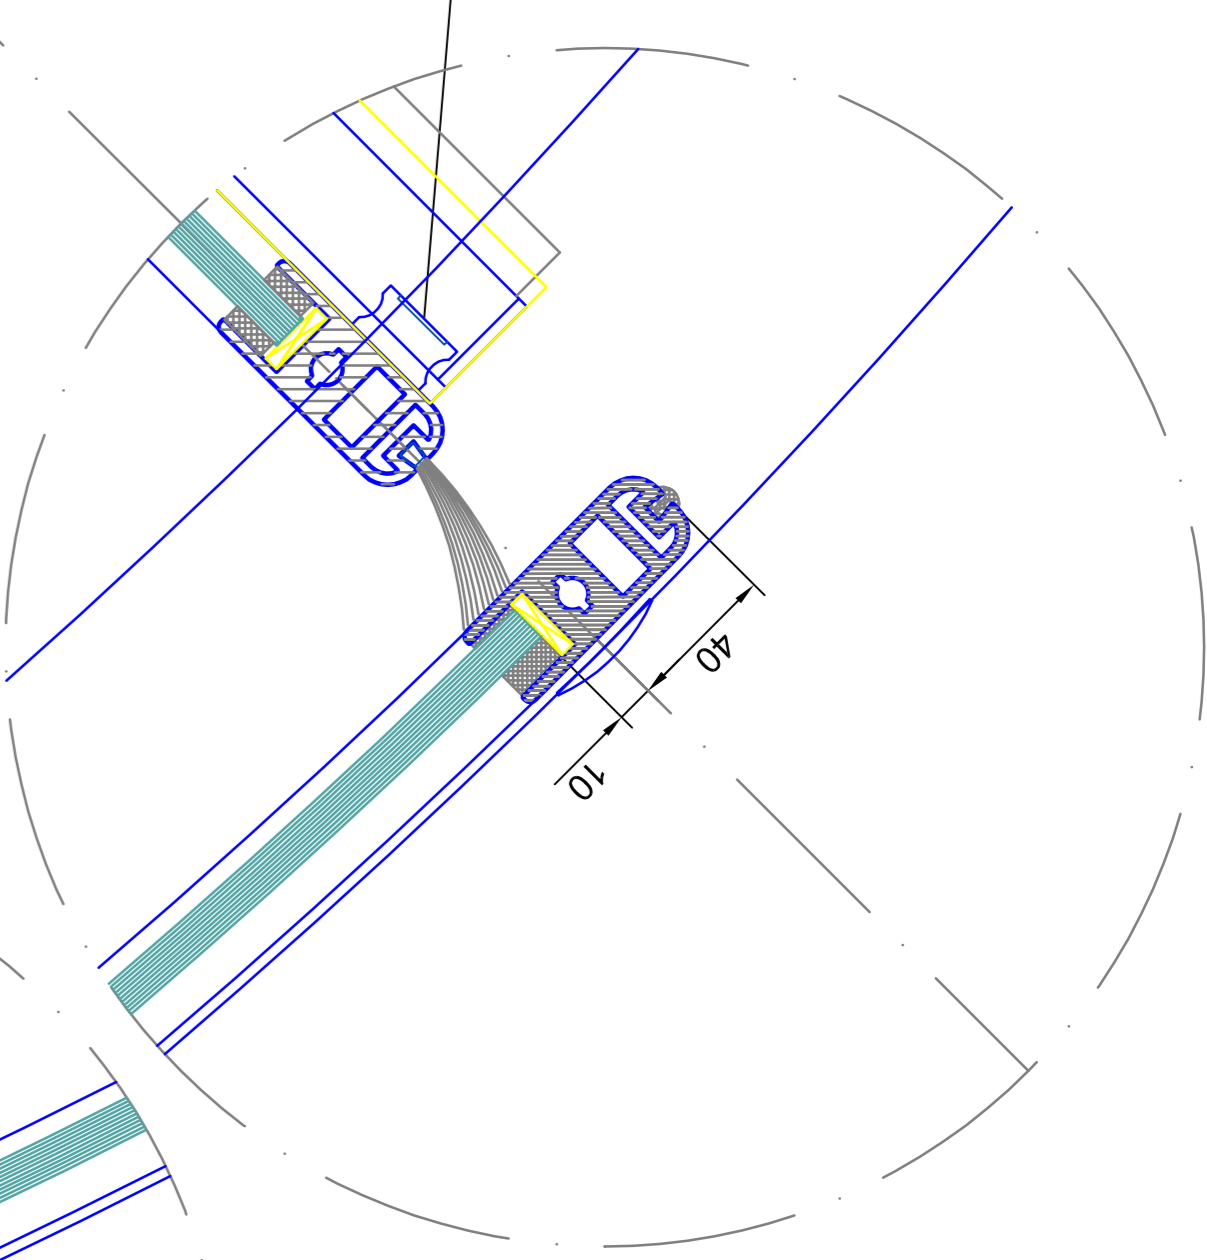

| | | |
|-----------|--------------|--------------|
| Scale: | 1:100 (1:50) | 1:100 (1:50) |
| Material: | Aluminum | Aluminum |
| Finish: | RAL 9005 | RAL 9005 |
| Weight: | 304 kg | 304 kg |
| Height: | 2200 mm | 2200 mm |
| Width: | 1100 mm | 1100 mm |
| Depth: | 100 mm | 100 mm |
| Volume: | 0.25 m³ | 0.25 m³ |
| Area: | 2.42 m² | 2.42 m² |

Scale: 1:10
Date: 2024/02/02
Page: 02
Total: 04

front elevation - outside

| | | | |
|----------|-----------------------------|----------|------------------------------|
| Supplier | BLASI SYSTEM | Material | AL SYSTEM |
| Profile | 90x44 | Color | (RAL 7031) |
| Glazing | tempered safety glass 10 mm | Glazing | laminated safety glass 10 mm |

Scale: A4=1:10

Page: 03 of 04

detail E

detail D

detail C

detail B

detail A

detail F

detail G

detail H

detail O

detail M

detail L

detail K

outside

inside