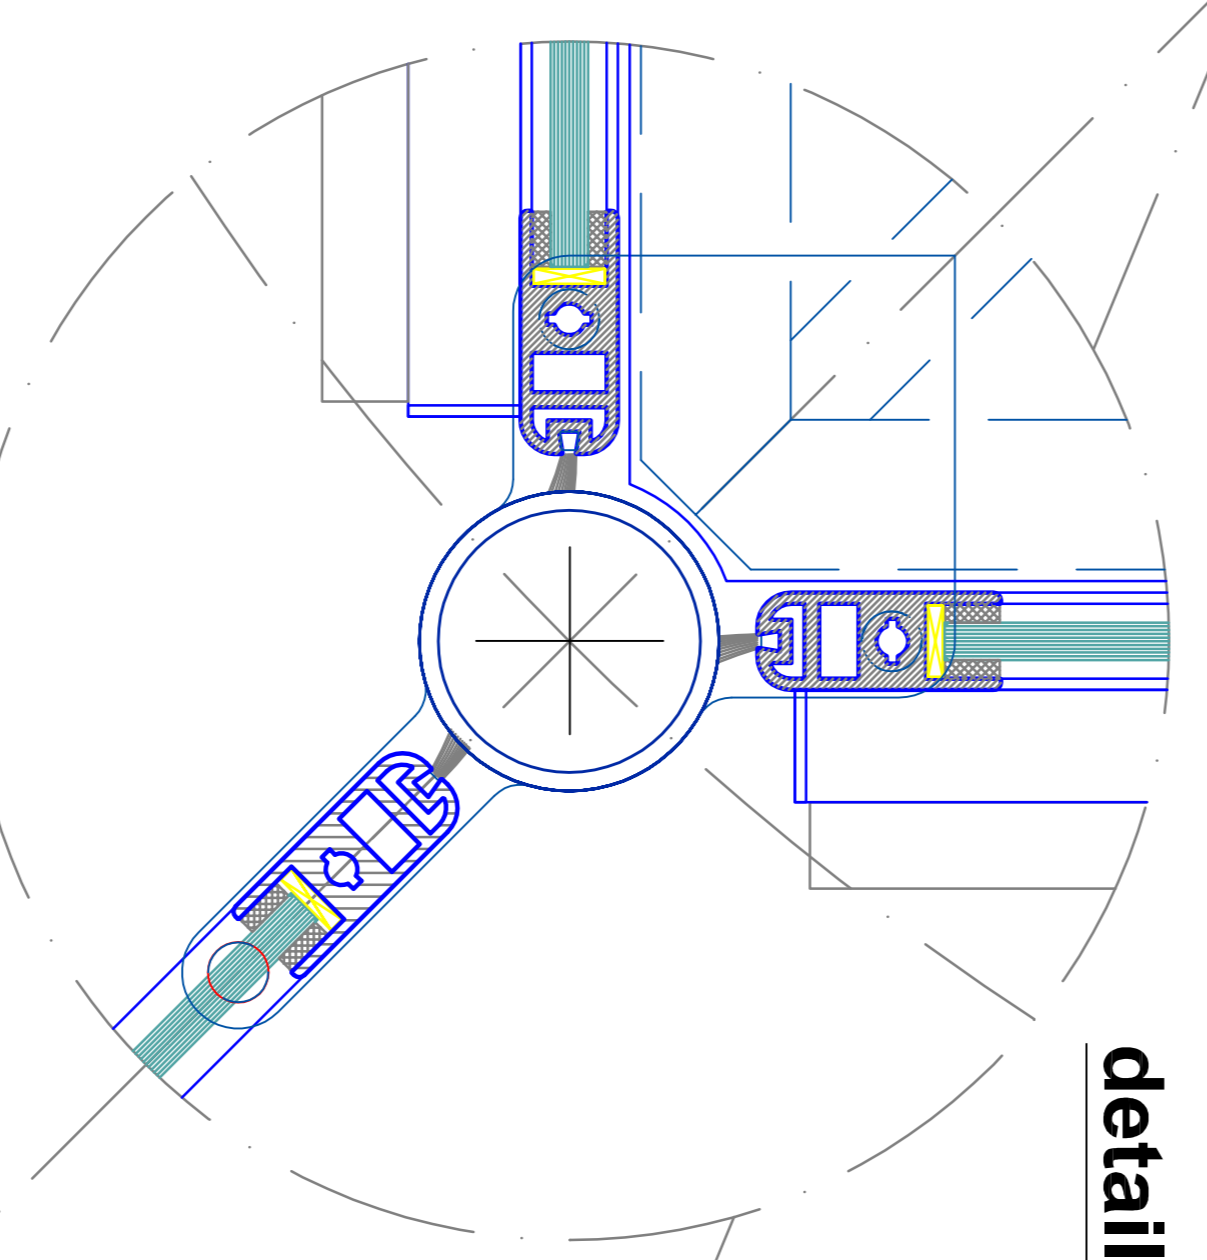

detail E

detail D

detail C

detail B

detail A

detail F

detail G

detail H

detail O

detail M

detail L

detail K

outside

inside

detail E

detail D

detail C

detail B

detail A

detail F

detail G

detail H

detail O

detail M

detail L

detail K

outside

inside

Standard	EN 11253-2	EN 11253-2	EN 11253-2
Material	Alu 6063	Alu 6063	Alu 6063
Surface treatment	EN 12548	EN 12548	EN 12548
Glass	tempered safety glass 10 mm	tempered safety glass 10 mm	tempered safety glass 10 mm
Lock	EN 12209	EN 12209	EN 12209
Hardware	EN 12209	EN 12209	EN 12209
Accessories	EN 12209	EN 12209	EN 12209
Notes			
Scale	1:1	1:1	1:1
Author	...	...	...
Checked	...	...	...
Drawn	...	...	...
Project	K41-VV/INMA-41 Break Out	K41-VV/INMA-41 Break Out	K41-VV/INMA-41 Break Out
Client	BLASI	BLASI	BLASI
Address	BLASI G.m.b.H. Automatic Doors	BLASI G.m.b.H. Automatic Doors	BLASI G.m.b.H. Automatic Doors
Phone	+49 3621 883-289	+49 3621 883-289	+49 3621 883-289
Fax	+49 3621 883-289	+49 3621 883-289	+49 3621 883-289
Email	info@blasi.de	info@blasi.de	info@blasi.de
Website	www.blasi.de	www.blasi.de	www.blasi.de
Page	04	04	04
Total Pages	04	04	04