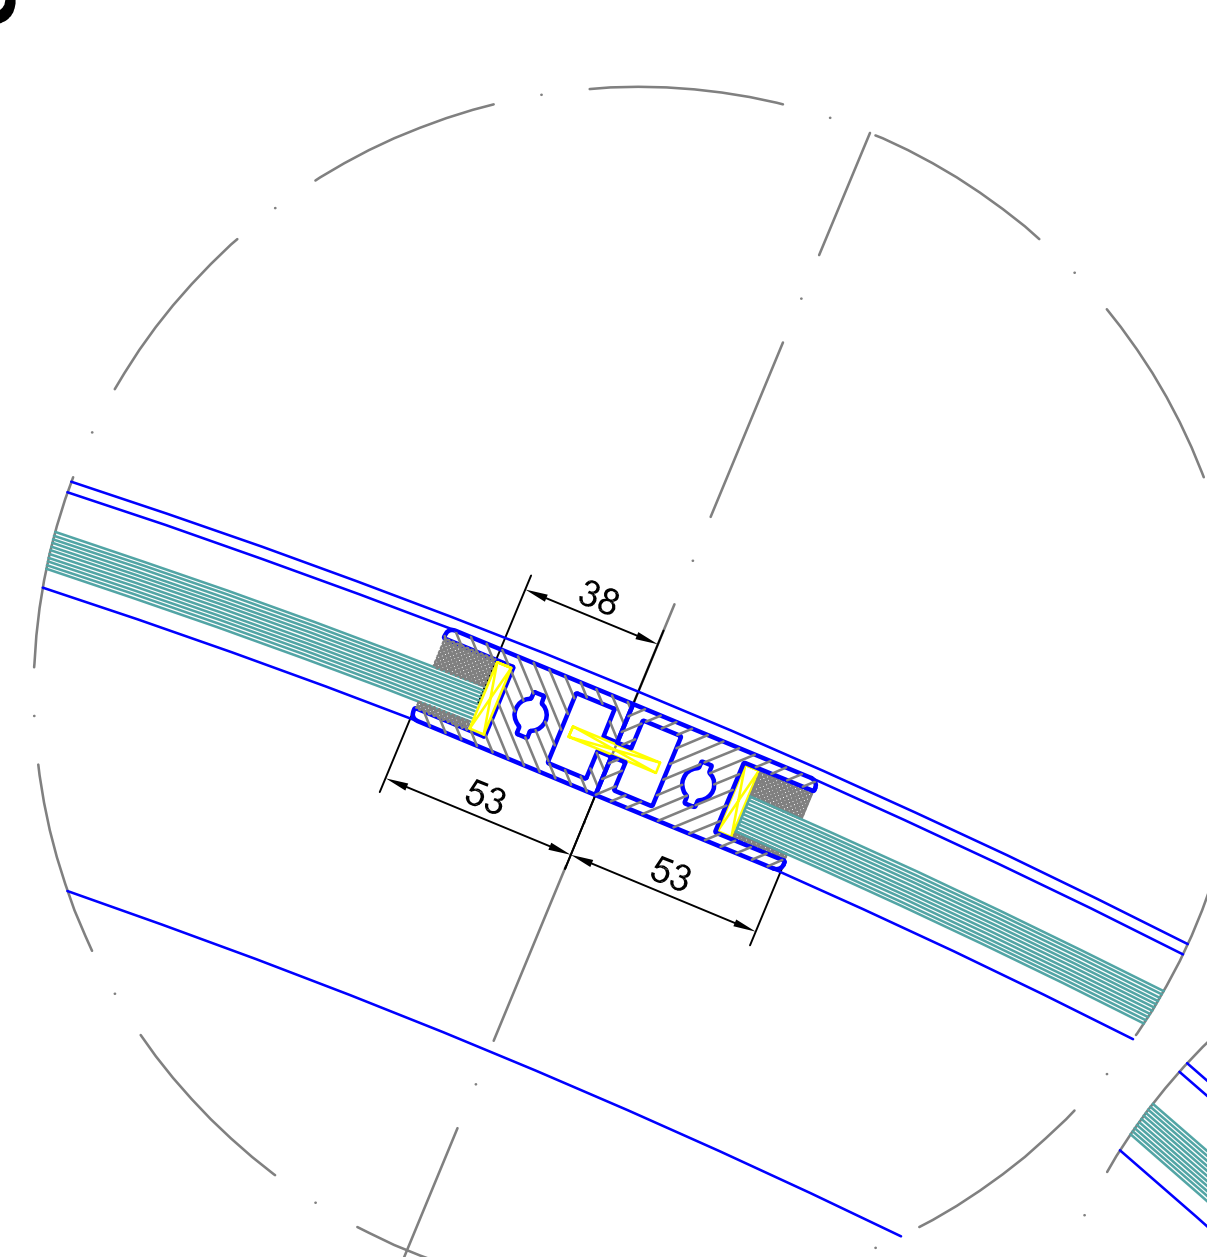

inside

detail L

bar lock locked from inside profile-semicylinder 27mm locking into the canopy

detail M

bar lock locked from inside profile-semicylinder 27mm locking into the canopy

detail F

detail G

detail H

detail N

detail K

tempered safety glass 10 mm

detail A

laminated safety glass 10mm

detail B

detail C

detail D

Project: **K41-VV42 Break Out**
 Drawing: **SAMPLE DRAWING ONLY**

Scale: 04
 Date: 04