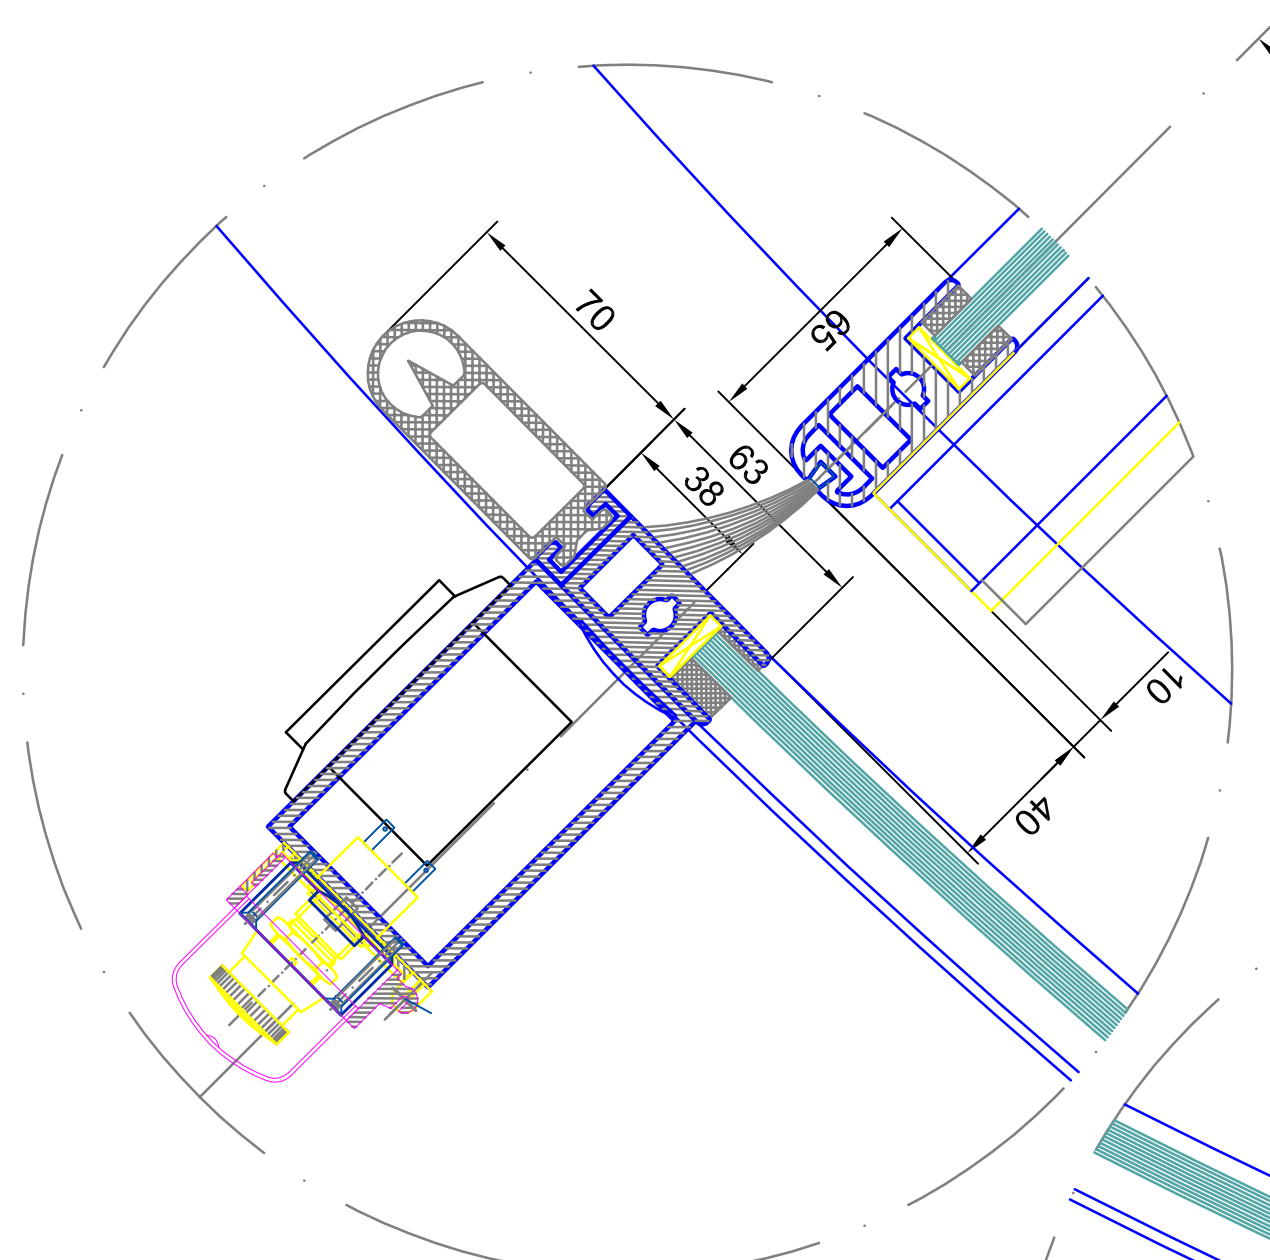

detail E

bar lock locked from inside profile-semicylinder 27mm locking into the canopy

inside

detail L

bar lock locked from inside profile-semicylinder 27mm locking into the canopy

detail M

bar lock locked from inside profile-semicylinder 27mm locking into the canopy

detail F

detail G

detail H

detail N

detail K

tempered safety glass 10 mm

detail A

laminated safety glass 10mm

detail B

detail C

detail D

outside

detail I

detail J

Material	Specification	Notes
Tempered safety glass	10 mm	10 mm
Laminated safety glass	10 mm	10 mm

BLASI
B.L.A.S.I. S.p.A.
Autostar Drive 5-15
D - 77172 Malborg

Tel. +3902 7 801 291
Fax. +3902 7 801 299
E-mail: info@blasidnao
www.blasi.info

Project: **K41-VV42 Break Out**
Drawing: **SAMPLE DRAWING ONLY**

Scale: 04
Date: 04