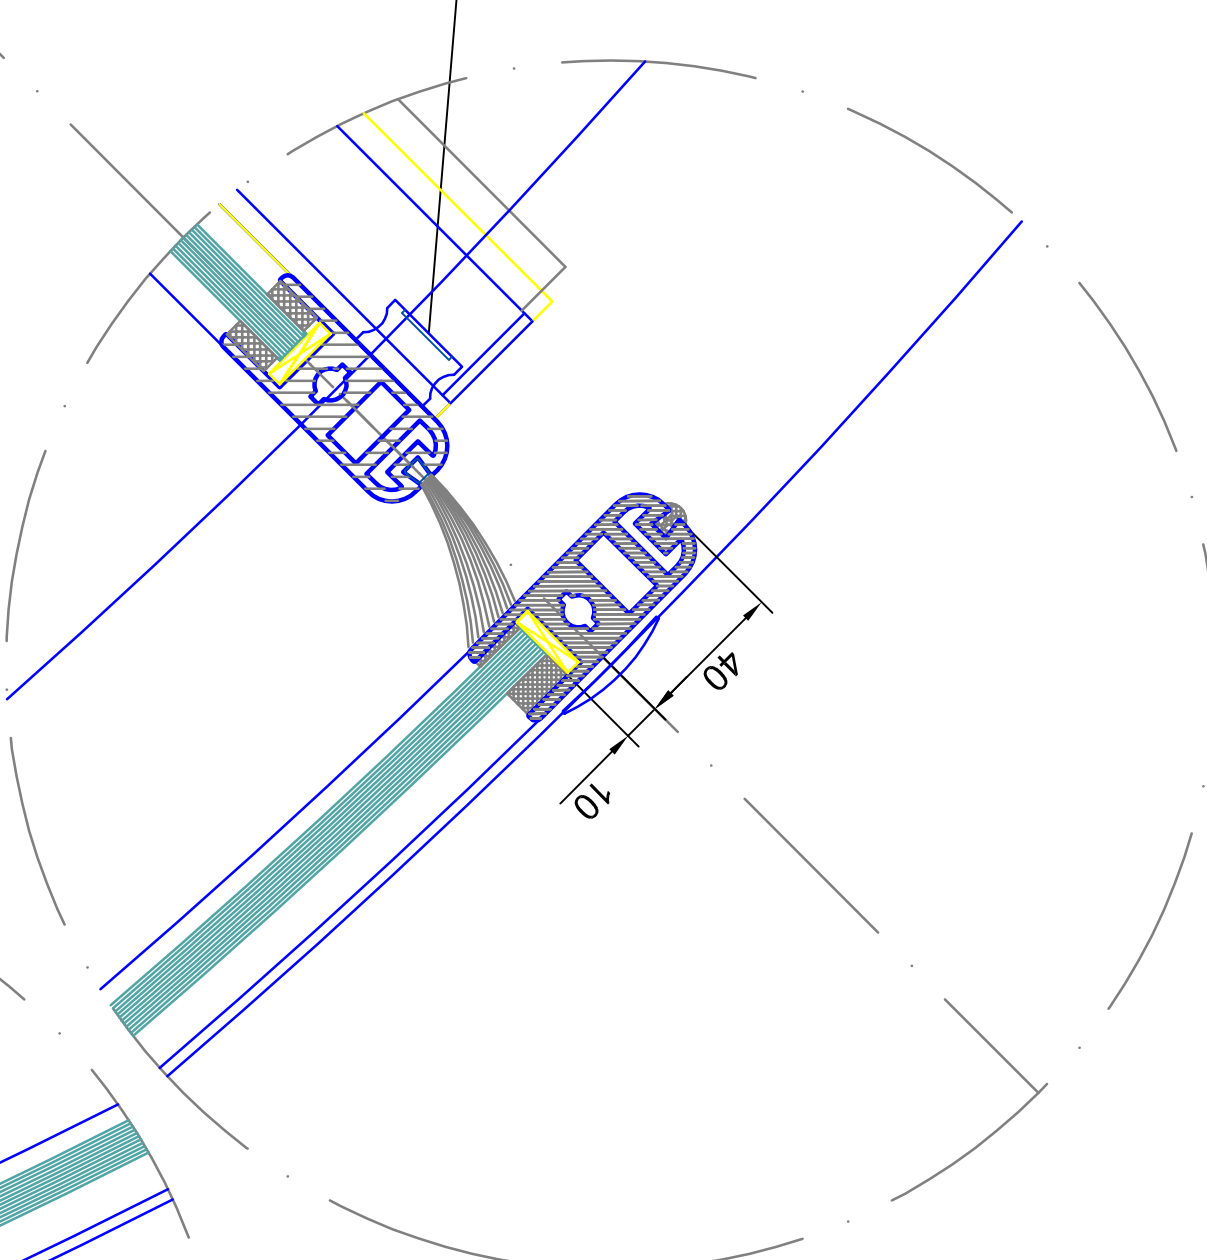

horizontal section - door in standard position

horizontal section - door in break out position

Model	AK41-110	Series	AK41-110
Material	304 ss	Profile	AK41-110
Glazing	tempered safety glass 10 mm	Glazing	tempered safety glass 10 mm
Accessories		Accessories	

inside

detail L

bar lock locked from inside profile-semicylinder 27mm locking into the canopy

detail M

bar lock locked from inside profile-semicylinder 27mm locking into the canopy

detail F

detail G

detail H

detail N

detail K

tempered safety glass 10 mm

detail A

laminated safety glass 10mm

detail B

detail C

detail D

Project: **K41-VV42 Break Out**
 Drawing: **SAMPLE DRAWING ONLY**

Scale: 04
 Date: 04