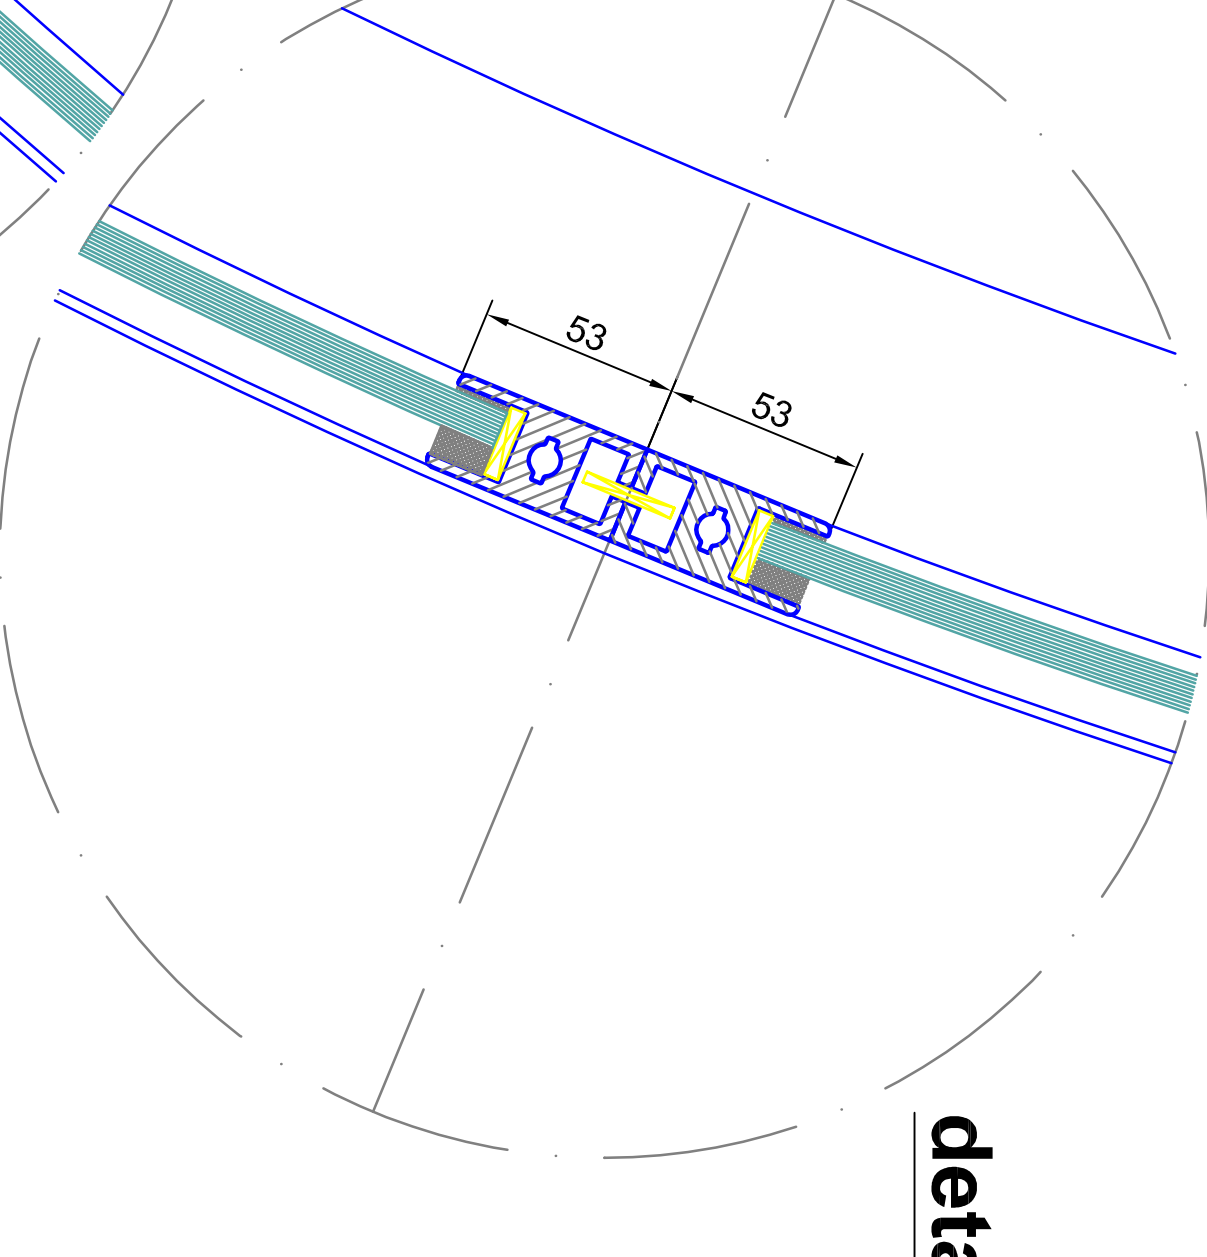

outside

detail I