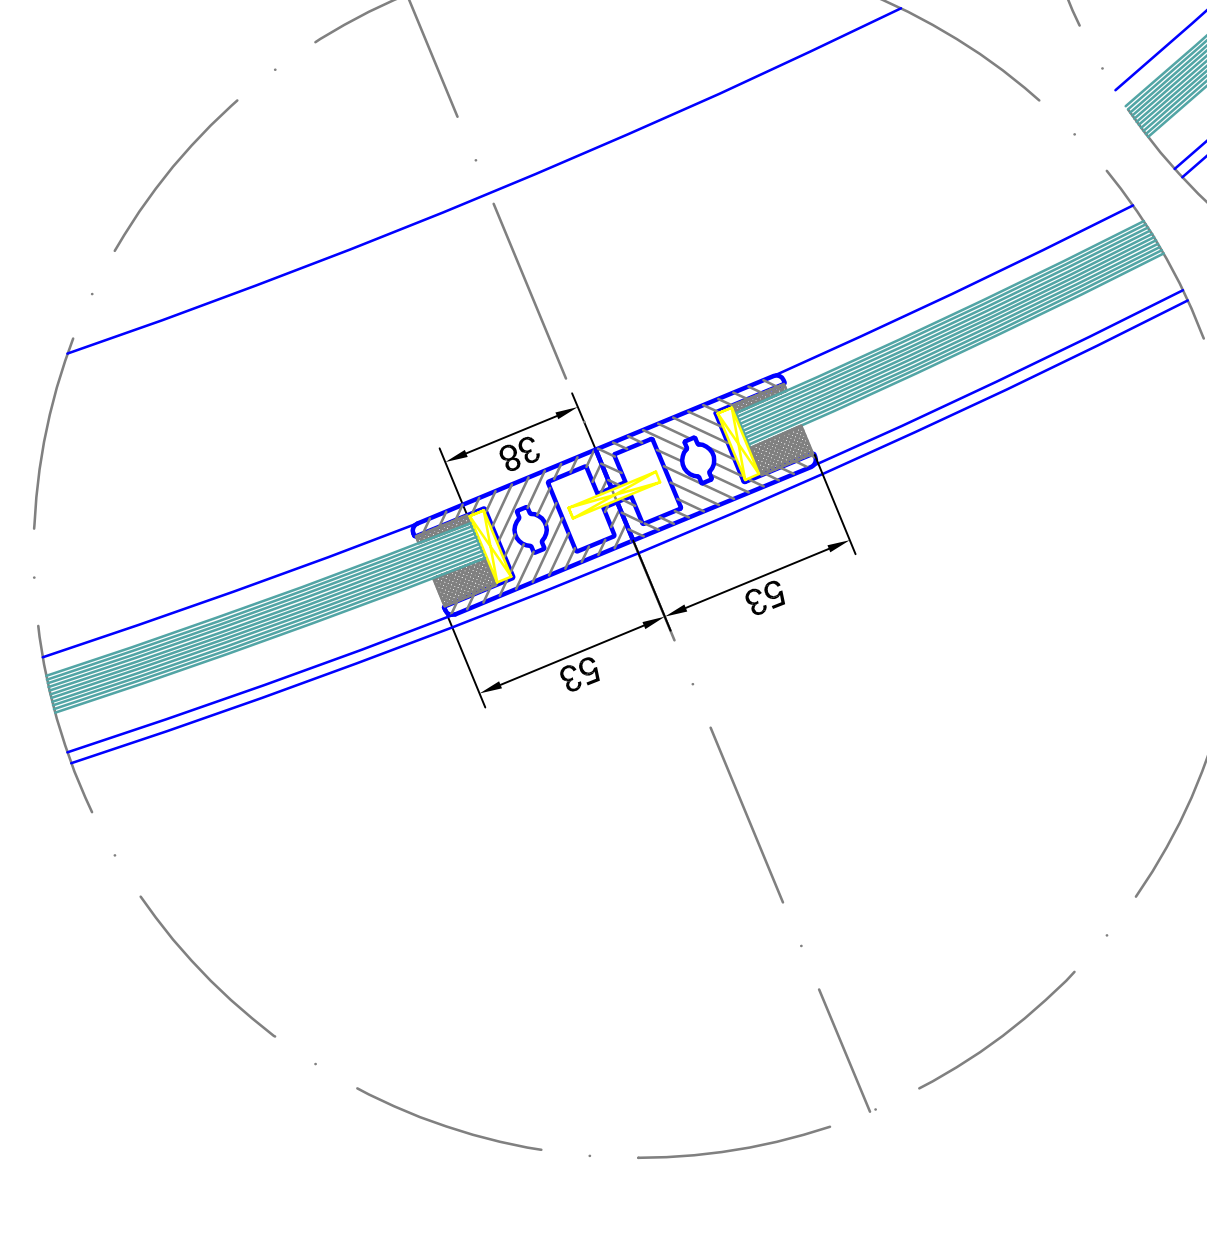

inside

detail L

bar lock locked from inside profile-semicylinder 27mm locking into the canopy

detail M

bar lock locked from inside profile-semicylinder 27mm locking into the canopy

detail F

detail G

detail H

detail N

detail K

tempered safety glass 10 mm

detail A

laminated safety glass 10mm

detail B

detail C

detail D

Project: **K41-VV42 Break Out**
 Drawing: **SAMPLE DRAWING ONLY**

Scale: 04
 Date: 04