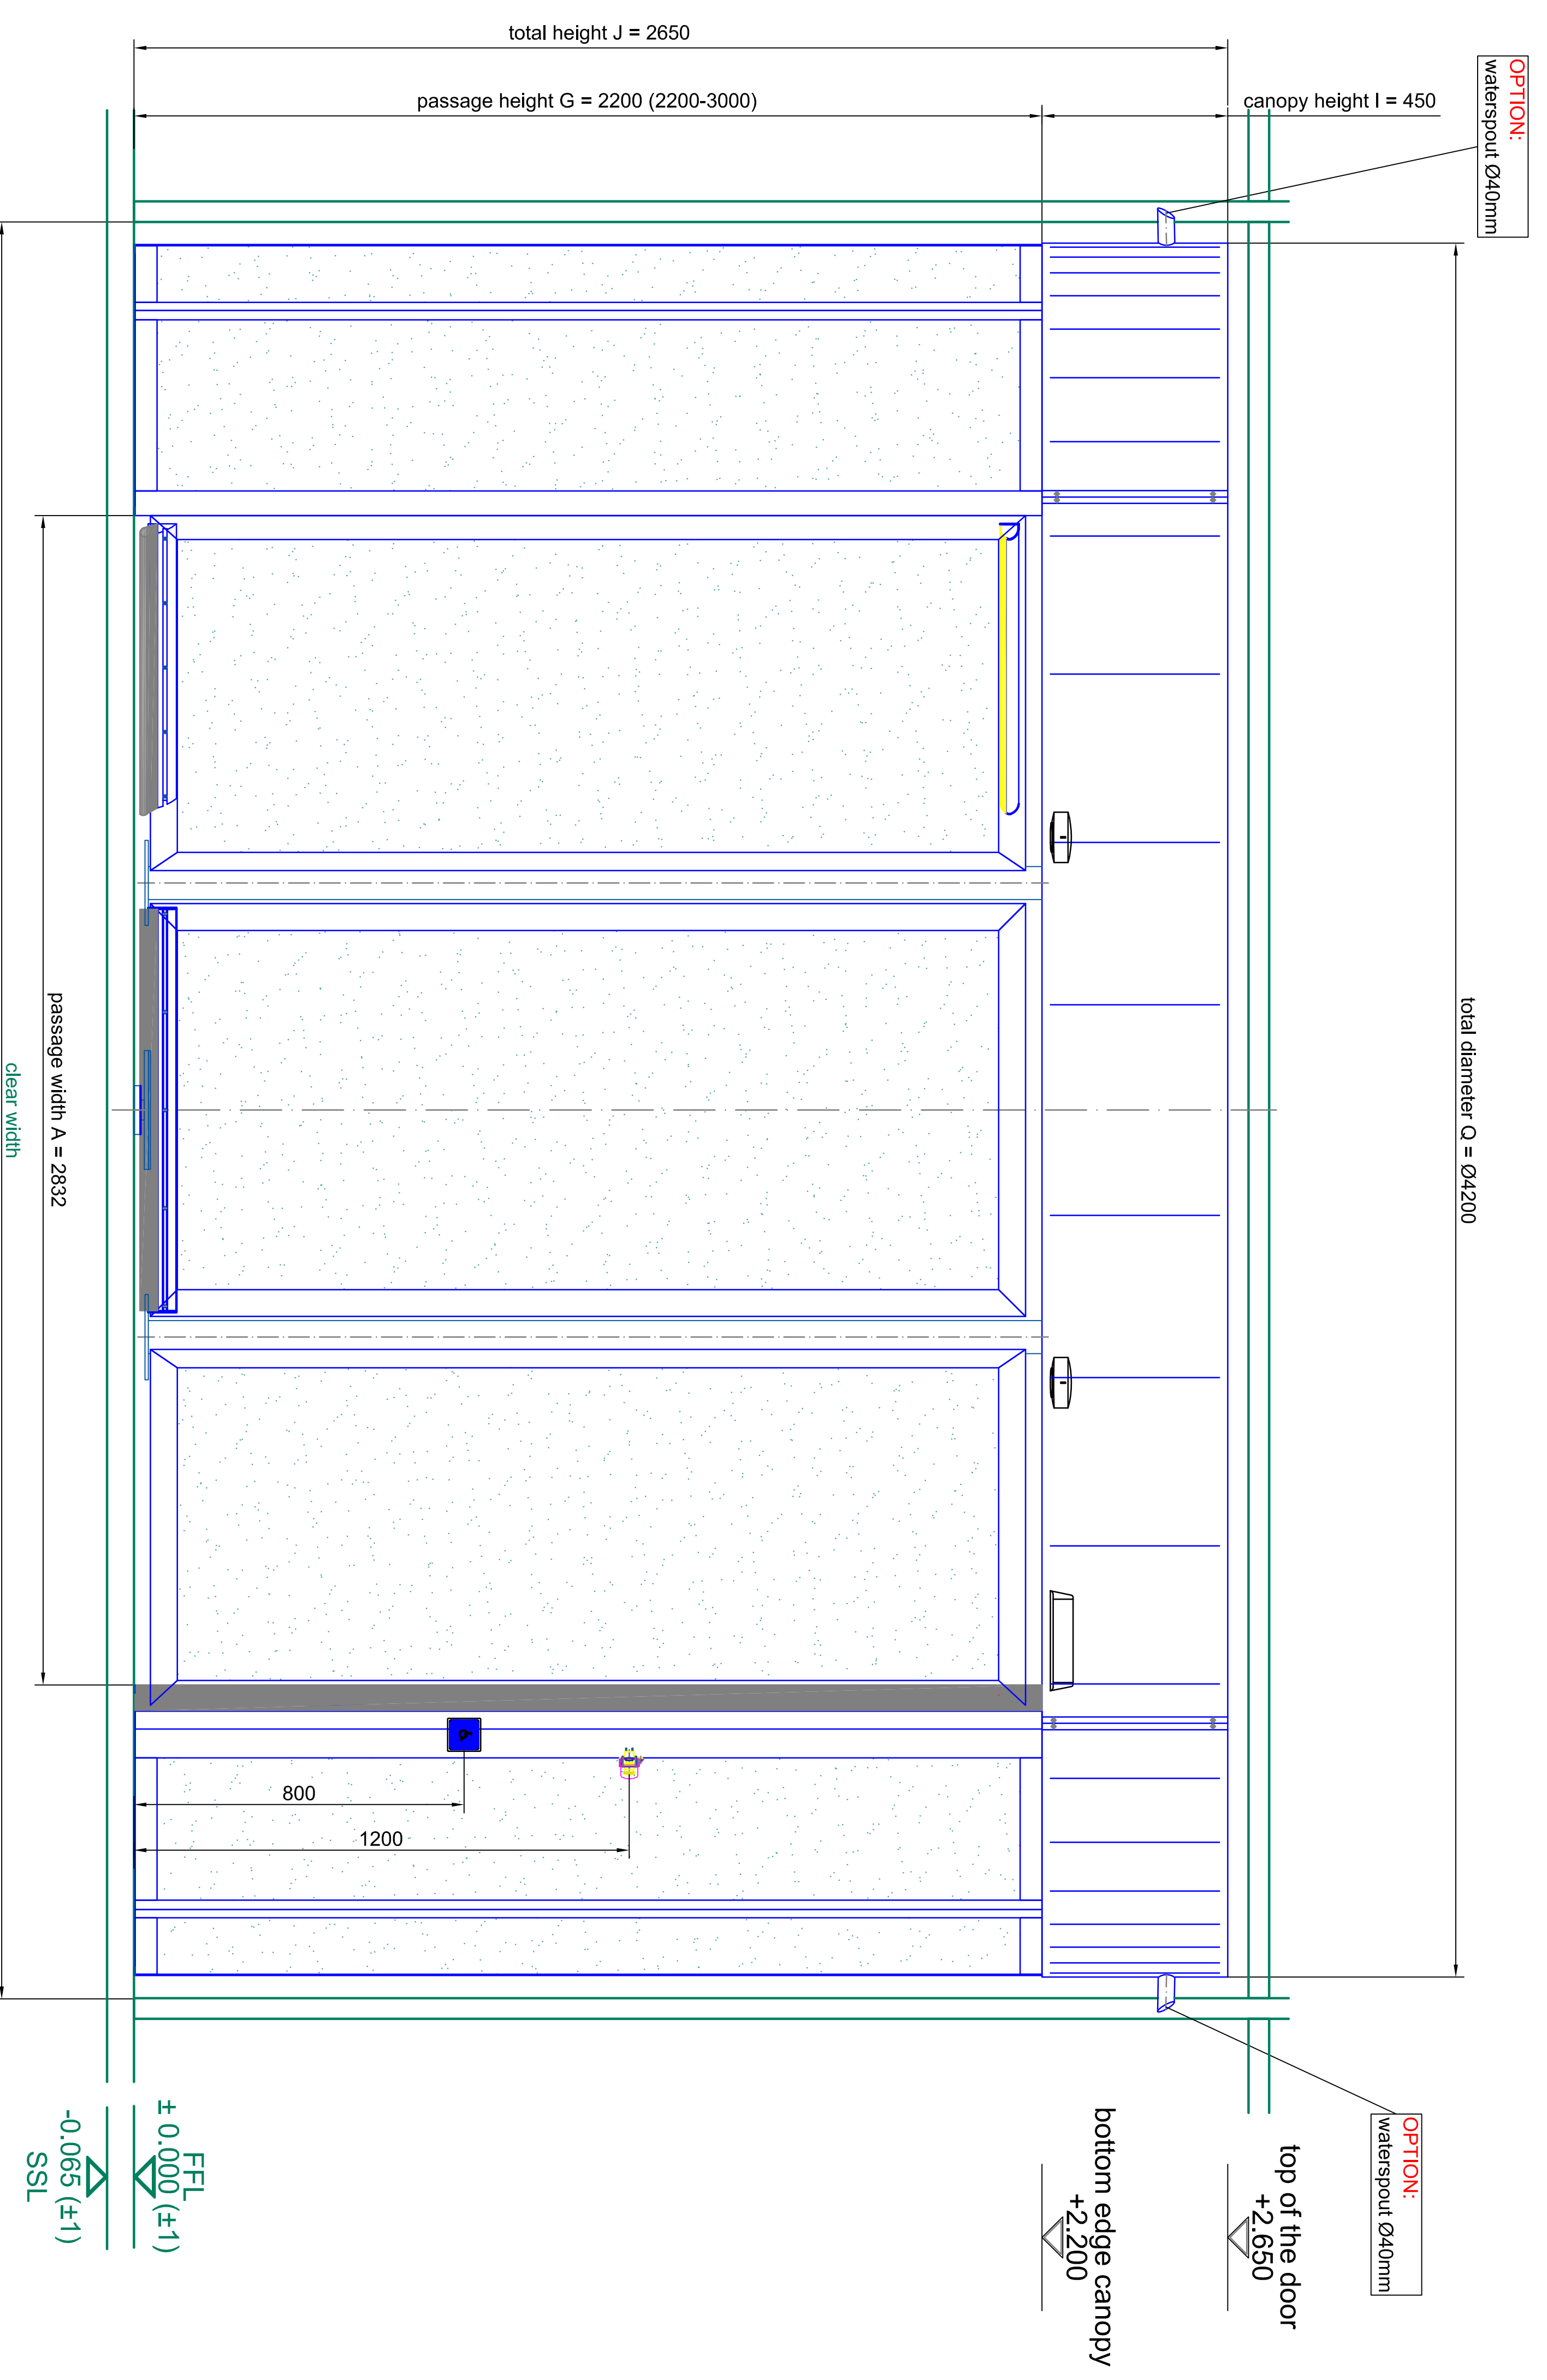

horizontal section - door in standard position

horizontal section - door in break out position

Model	AK41-110	Series	AK41-110
Material	304 ss	Profile	AK41-110
Glazing	tempered safety glass 10 mm	Glazing	tempered safety glass 10 mm
Accessories		Accessories	

Scale: 02
Date: 04

front elevation - outside

Material	tempered safety glass 10 mm	30x45	(DN 9991)	tempered	tempered
Material	tempered safety glass 10 mm	30x45	(DN 9991)	tempered	tempered

BLASI

B.L.A.S.I. G. & A. S. r.l.
Automatic Door
Cafè Street 5-15
D - 77172 Malibon

inside

detail L

bar lock locked from inside profile-semicylinder 27mm locking into the canopy

detail M

bar lock locked from inside profile-semicylinder 27mm locking into the canopy

detail F

detail G

detail H

Project: **K41-VV42 Break Out**
 Drawing: **SAMPLE DRAWING ONLY**

Scale: 04
 Date: 04