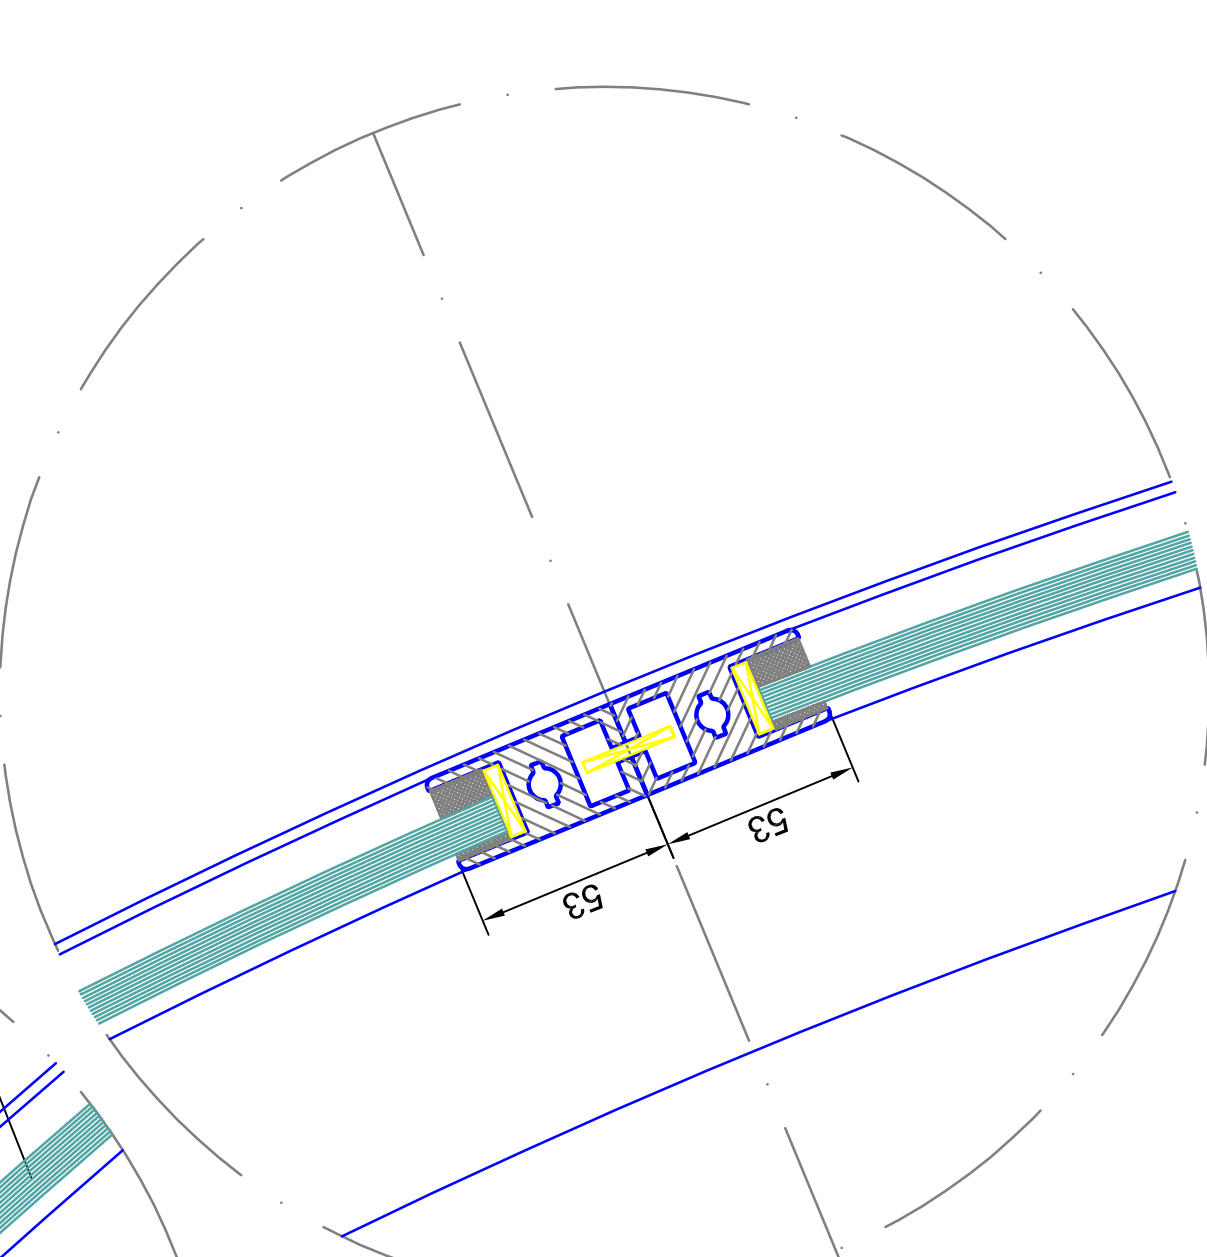

inside

detail L

bar lock locked from inside profile-semicylinder 27mm locking into the canopy

detail M

bar lock locked from inside profile-semicylinder 27mm locking into the canopy

detail F

detail G

detail H

detail N

detail K

tempered safety glass 10 mm

detail A

laminated safety glass 10mm

detail B

detail C

detail D

Project: **K41-VV42 Break Out**
 Drawing: **SAMPLE DRAWING ONLY**

Scale: 04
 Date: 04