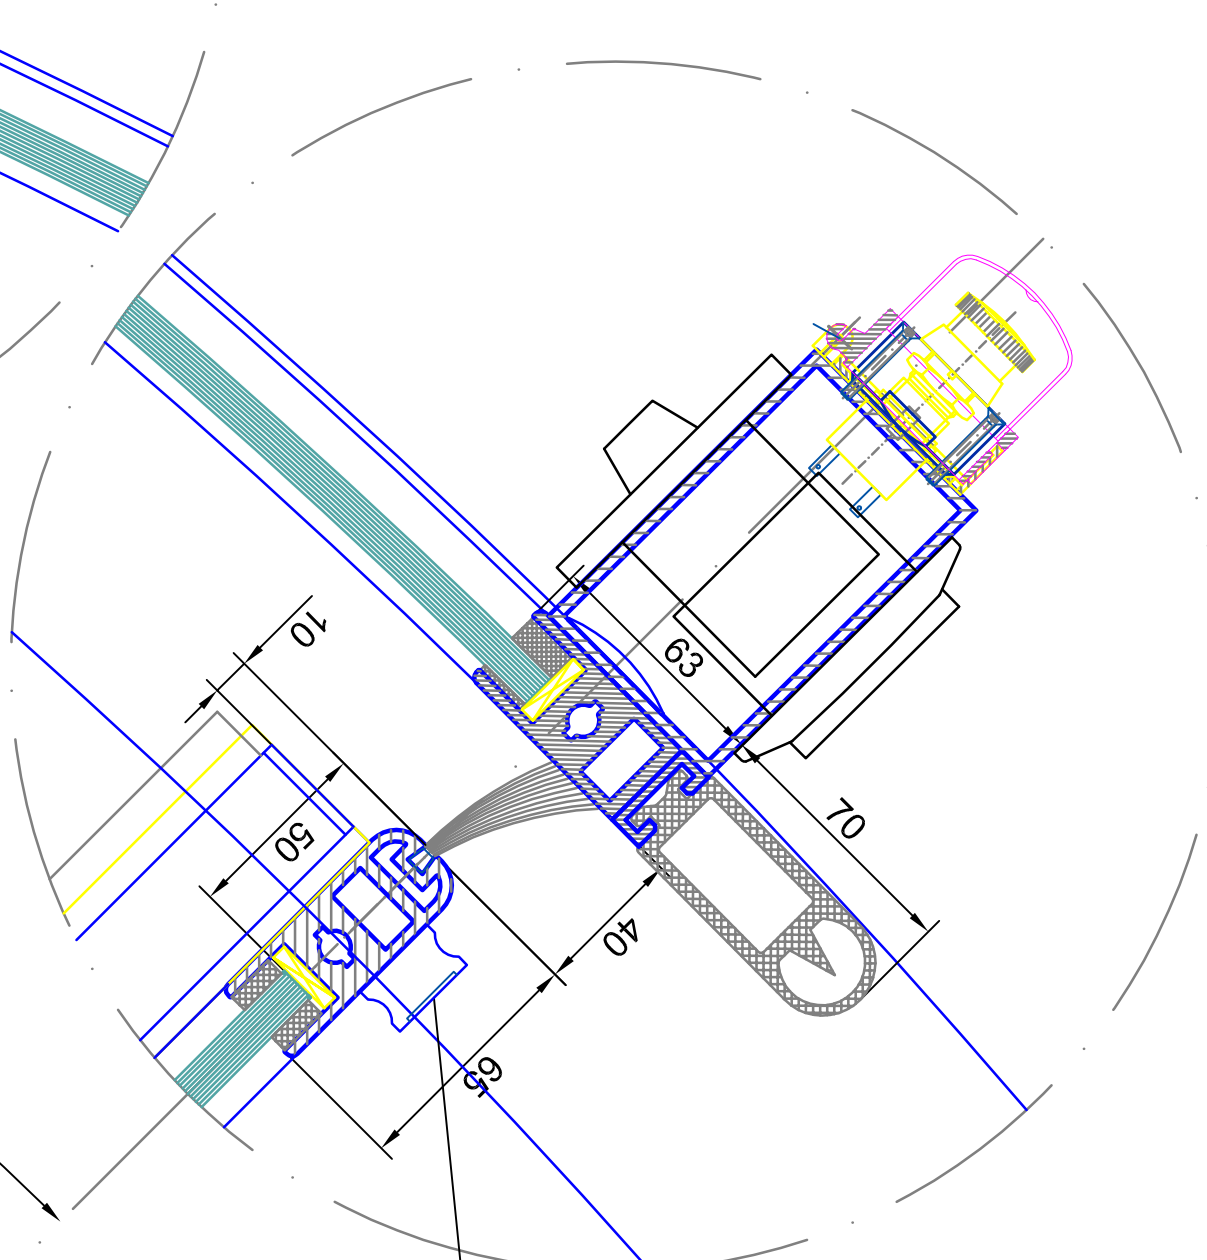

detail E

bar lock locked from inside profile-semicylinder 27mm locking into the canopy

inside

detail L