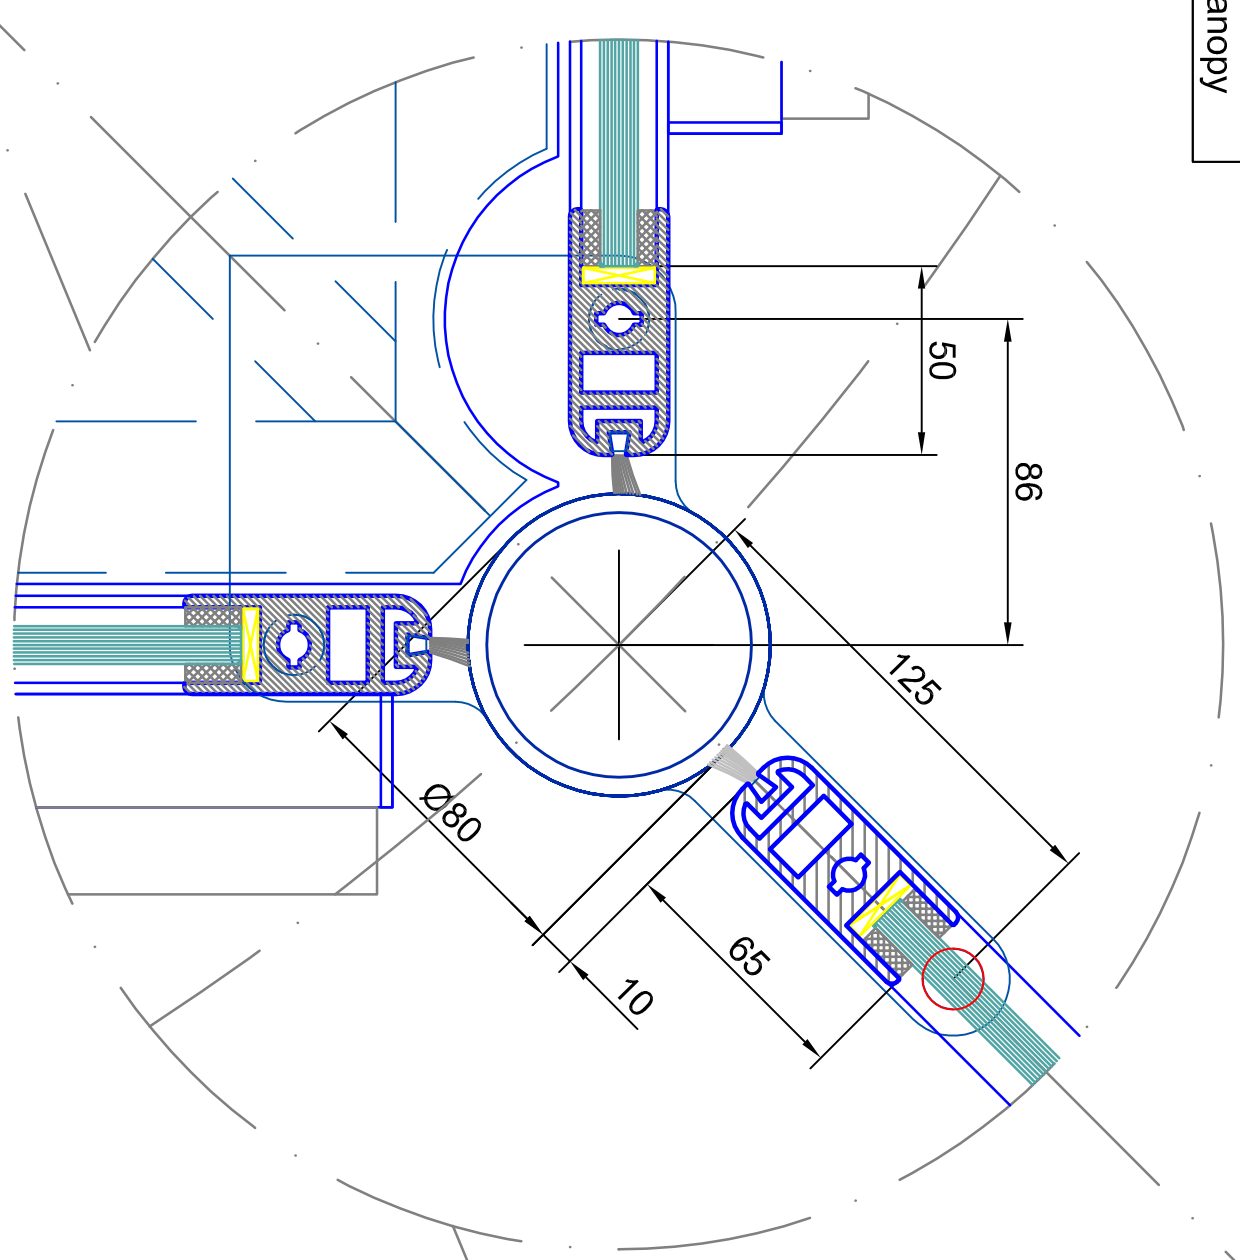

horizontal section - door in standard position

horizontal section - door in break out position

Model	AK41-110	Series	AK41-110
Material	304 ss	Profile	AK41-110
Glazing	tempered safety glass 10 mm	Glazing	tempered safety glass 10 mm
Accessories		Accessories	

inside

detail L

bar lock locked from inside profile-semicylinder 27mm locking into the canopy

detail M

bar lock locked from inside profile-semicylinder 27mm locking into the canopy

detail F

detail G

detail H

detail N

detail K

tempered safety glass 10 mm

detail A

laminated safety glass 10mm

detail B

detail C

detail D

Project: **K41-VV42 Break Out**
 Drawing: **SAMPLE DRAWING ONLY**

Scale: 04
 Date: 04