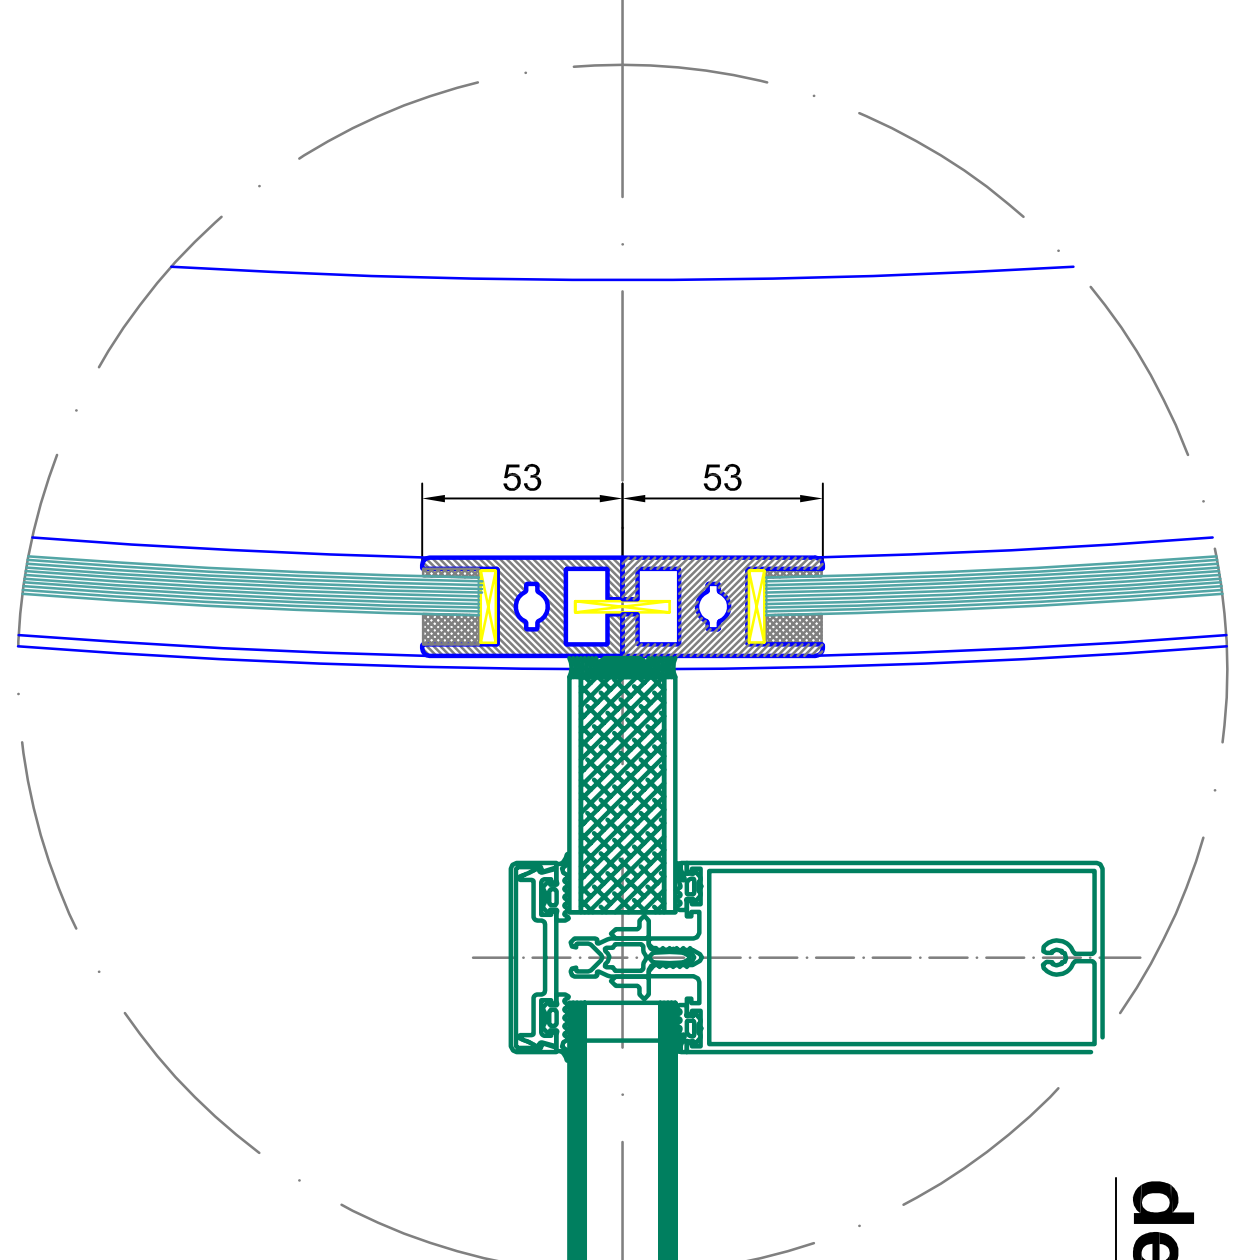

horizontal section - door in standard position

horizontal section - door in break out position

Model	AK41-110	Series	AK41-110
Material	304 ss	Profile	AK41-110
Glazing	tempered safety glass 10 mm	Glazing	tempered safety glass 10 mm
Accessories		Accessories	

inside

detail L

bar lock locked from inside profile-semicylinder 27mm locking into the canopy

detail M

bar lock locked from inside profile-semicylinder 27mm locking into the canopy

detail F

detail G

detail H

detail N

detail K

tempered safety glass 10 mm

detail A

laminated safety glass 10mm

detail B

detail C

detail D

Project: **K41-VV42 Break Out**
 Drawing: **SAMPLE DRAWING ONLY**

Scale: 04
 Date: 04