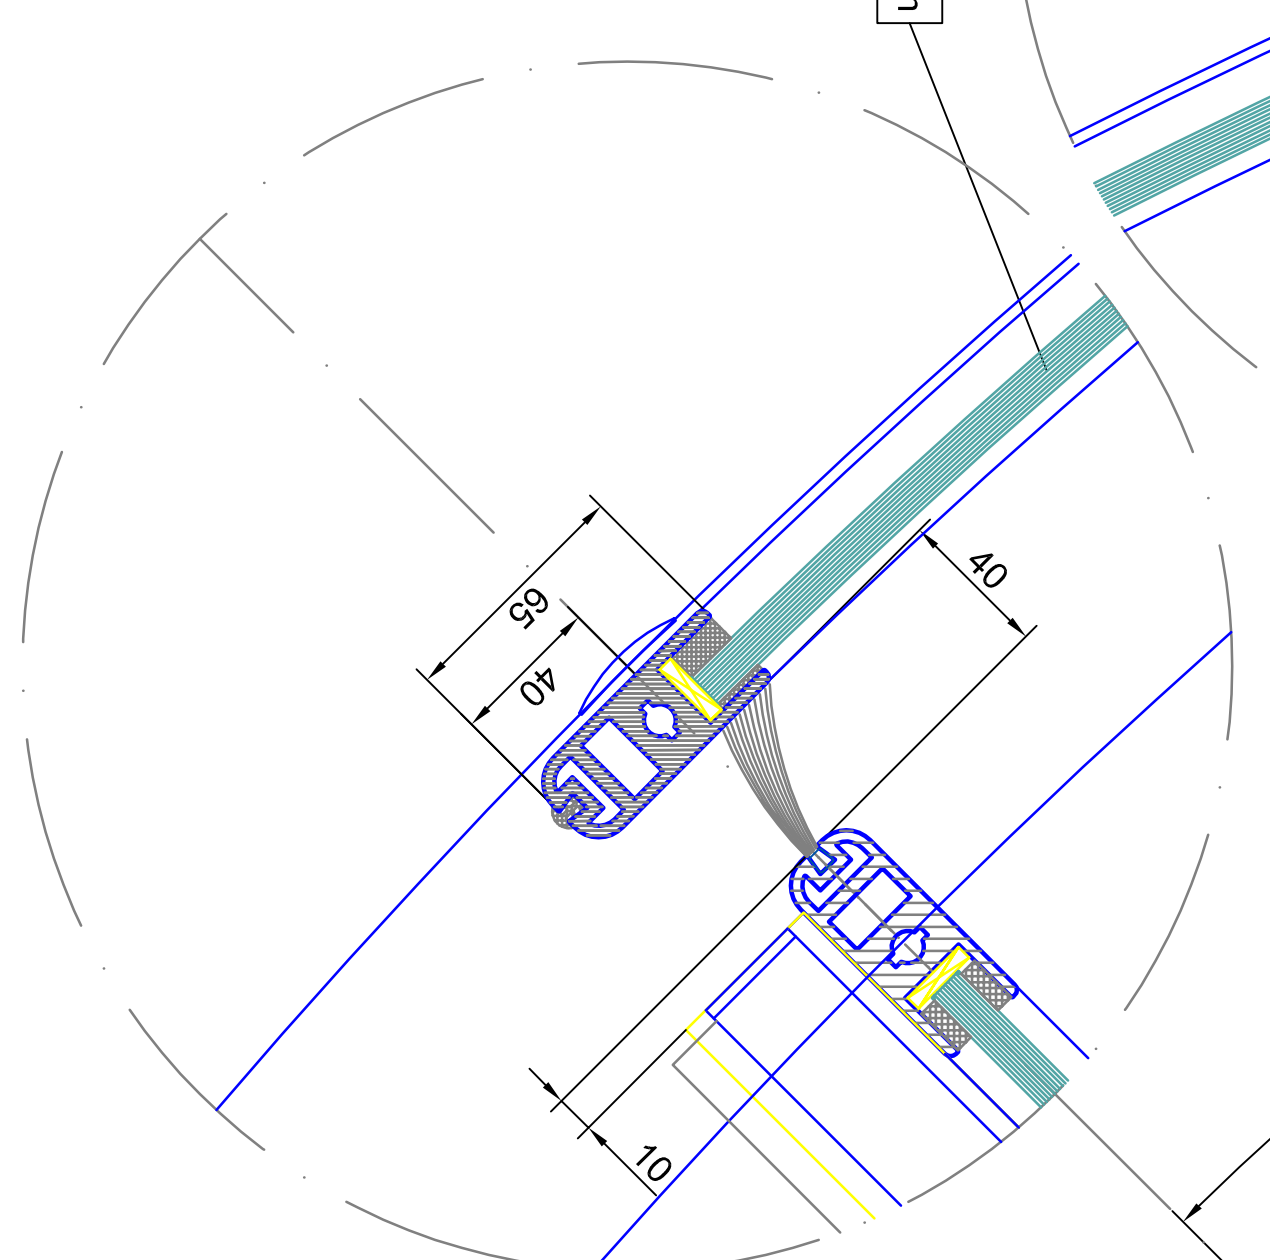

inside

detail L

bar lock locked from inside profile-semicylinder 27mm locking into the canopy

detail M

bar lock locked from inside profile-semicylinder 27mm locking into the canopy

detail F

detail G

detail H

detail N

detail K

tempered safety glass 10 mm

detail A

laminated safety glass 10mm

detail B

detail C

detail D

Project: **K41-VV42 Break Out**
 Drawing: **SAMPLE DRAWING ONLY**

Scale: 04
 Date: 04