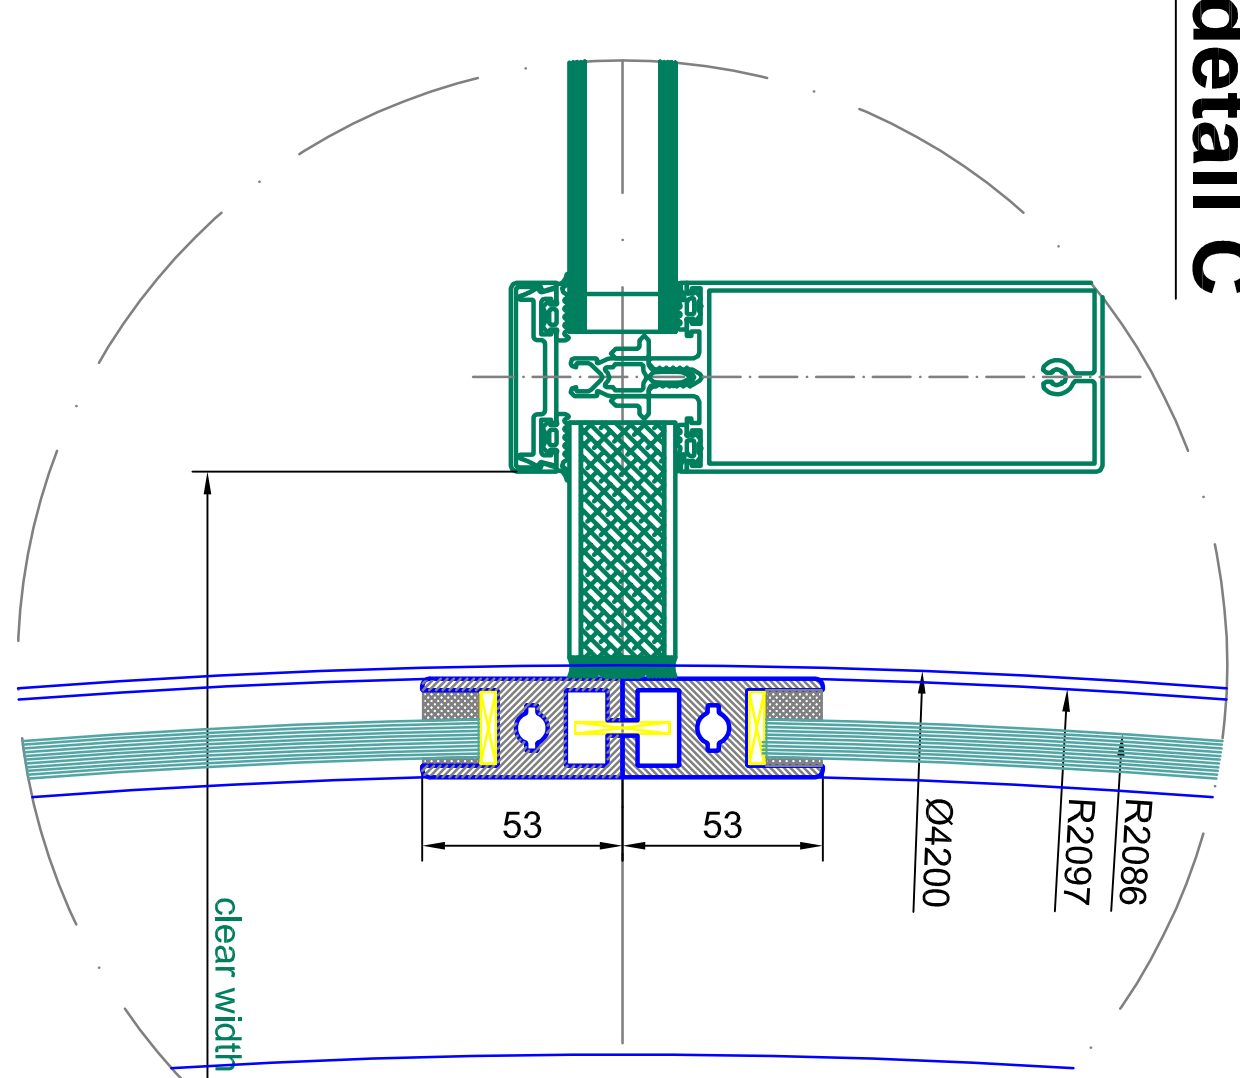

horizontal section - door in standard position

horizontal section - door in break out position

Model	AK41-110	Series	AK41-110
Material	304 ss	Profile	AK41-110
Glazing	tempered safety glass 10 mm	Glazing	tempered safety glass 10 mm
Accessories		Accessories	

inside

detail L

bar lock locked from inside profile-semicylinder 27mm locking into the canopy

detail M

bar lock locked from inside profile-semicylinder 27mm locking into the canopy

detail F

detail G

detail H

detail N

detail K

tempered safety glass 10 mm

detail A

laminated safety glass 10mm

detail B

detail C

detail D

Project: **K41-VV42 Break Out**
 Drawing: **SAMPLE DRAWING ONLY**

Scale: 04
 Date: 04