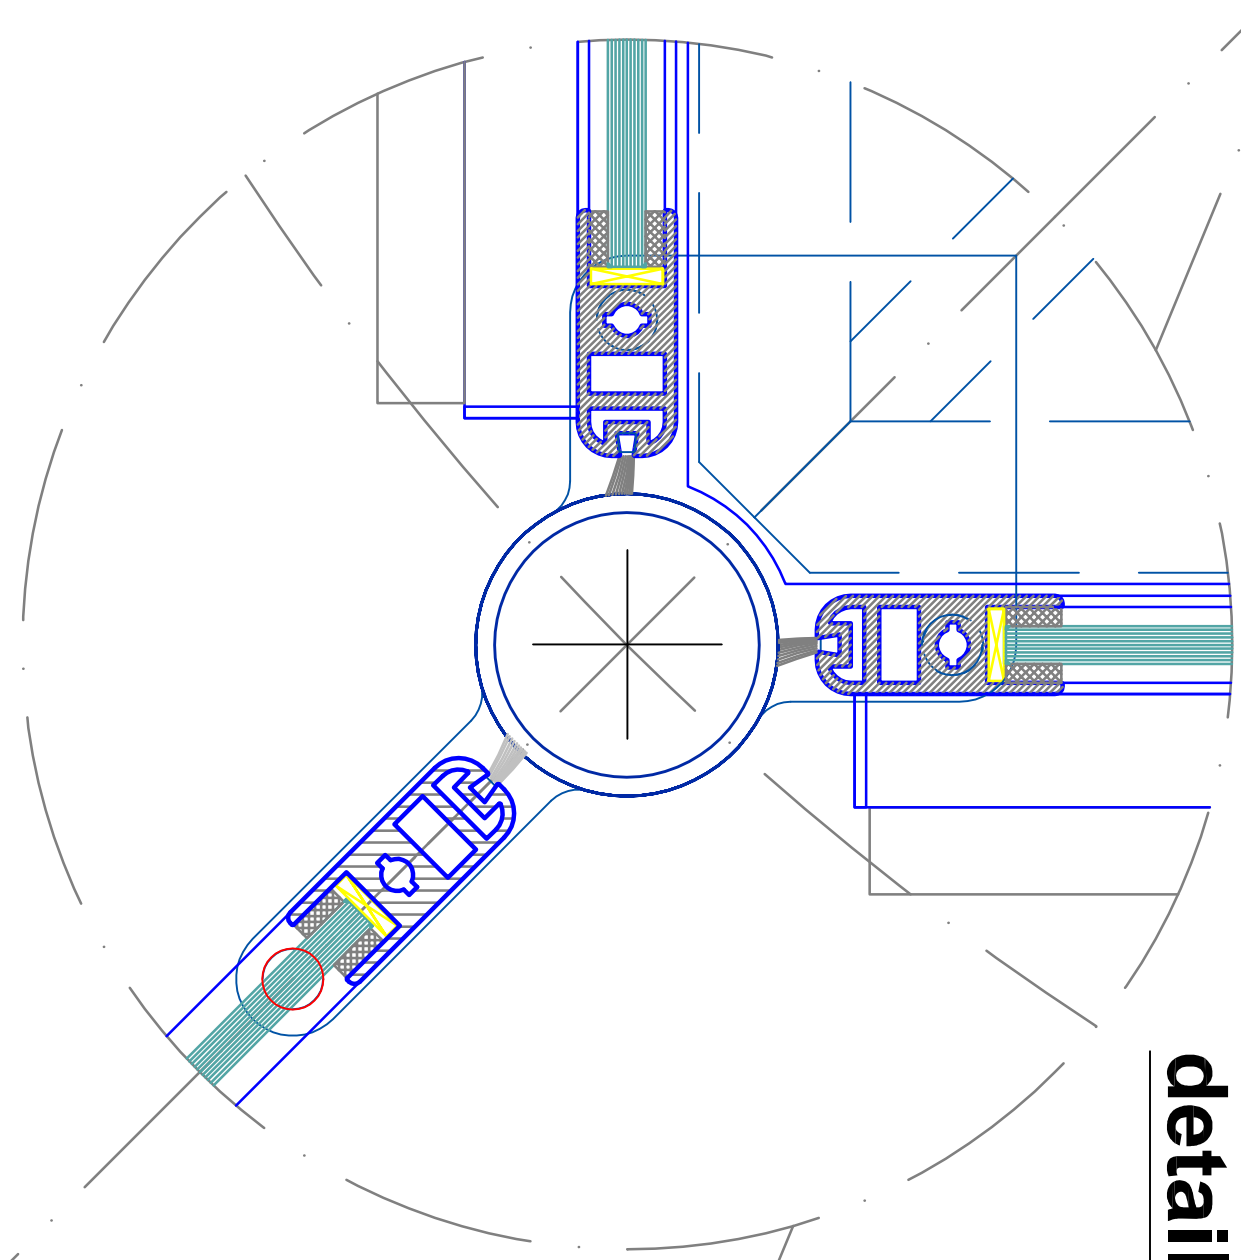

horizontal section - door in standard position

horizontal section - door in break out position

Model	AK41-110	Series	AK41-110
Material	304 ss	Profile	AK41-110
Glazing	tempered safety glass 10 mm	Glazing	tempered safety glass 10 mm
Accessories		Accessories	

inside

detail L

bar lock locked from inside profile-semicylinder 27mm locking into the canopy

detail M

bar lock locked from inside profile-semicylinder 27mm locking into the canopy

detail F

detail G

detail H

detail N

detail K

tempered safety glass 10 mm

detail A

laminated safety glass 10mm

detail B

detail C

detail D

Project: **K41-VV42 Break Out**
 Drawing: **SAMPLE DRAWING ONLY**

Scale: 04
 Date: 04