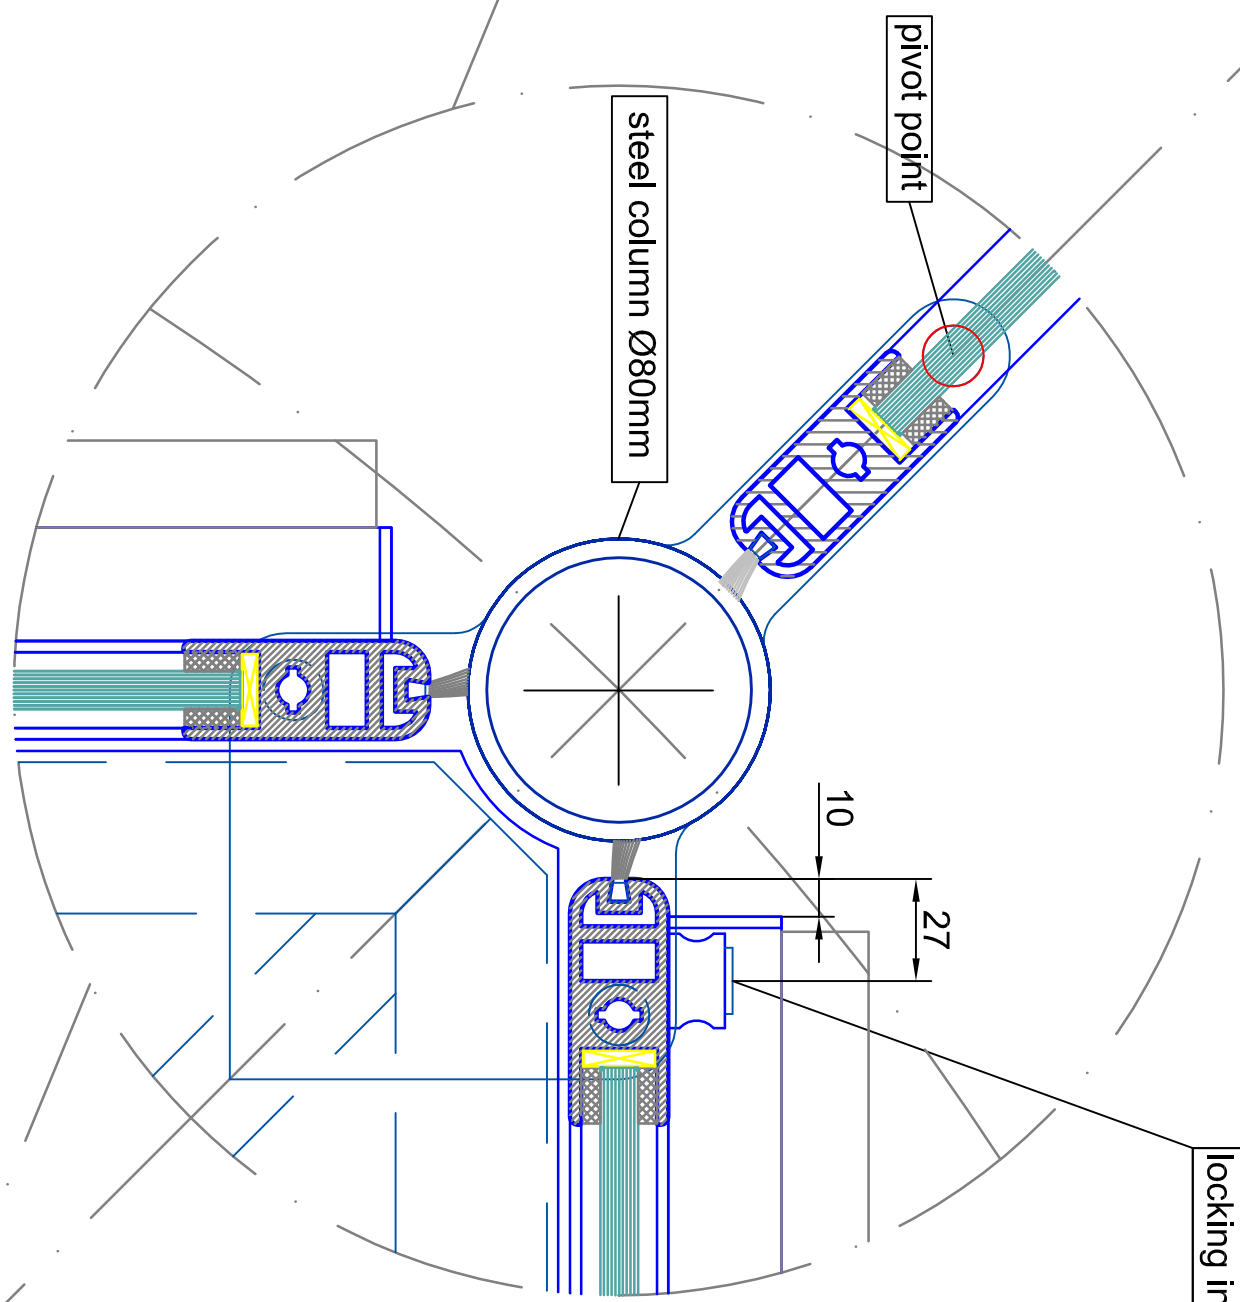

Tel. +3902 7 801 291
Fax. +39022 7 801 299
E-mail: info@blasio.it
www.blasi.info

Project: **K41-VV42 Break Out**
SAMPLE DRAWING ONLY

Scale: 1:10
Date: 03/04

detail E

bar lock locked from inside profile-semicylinder 27mm locking into the canopy

inside

detail L

bar lock locked from inside profile-semicylinder 27mm locking into the canopy

detail M

bar lock locked from inside profile-semicylinder 27mm locking into the canopy

detail F

detail G

detail H

detail N

detail K

tempered safety glass 10 mm

detail A

laminated safety glass 10mm

detail B

detail C

detail D

Project: **K41-VV42 Break Out**
 Drawing: **SAMPLE DRAWING ONLY**

Scale: 04
 Date: 04