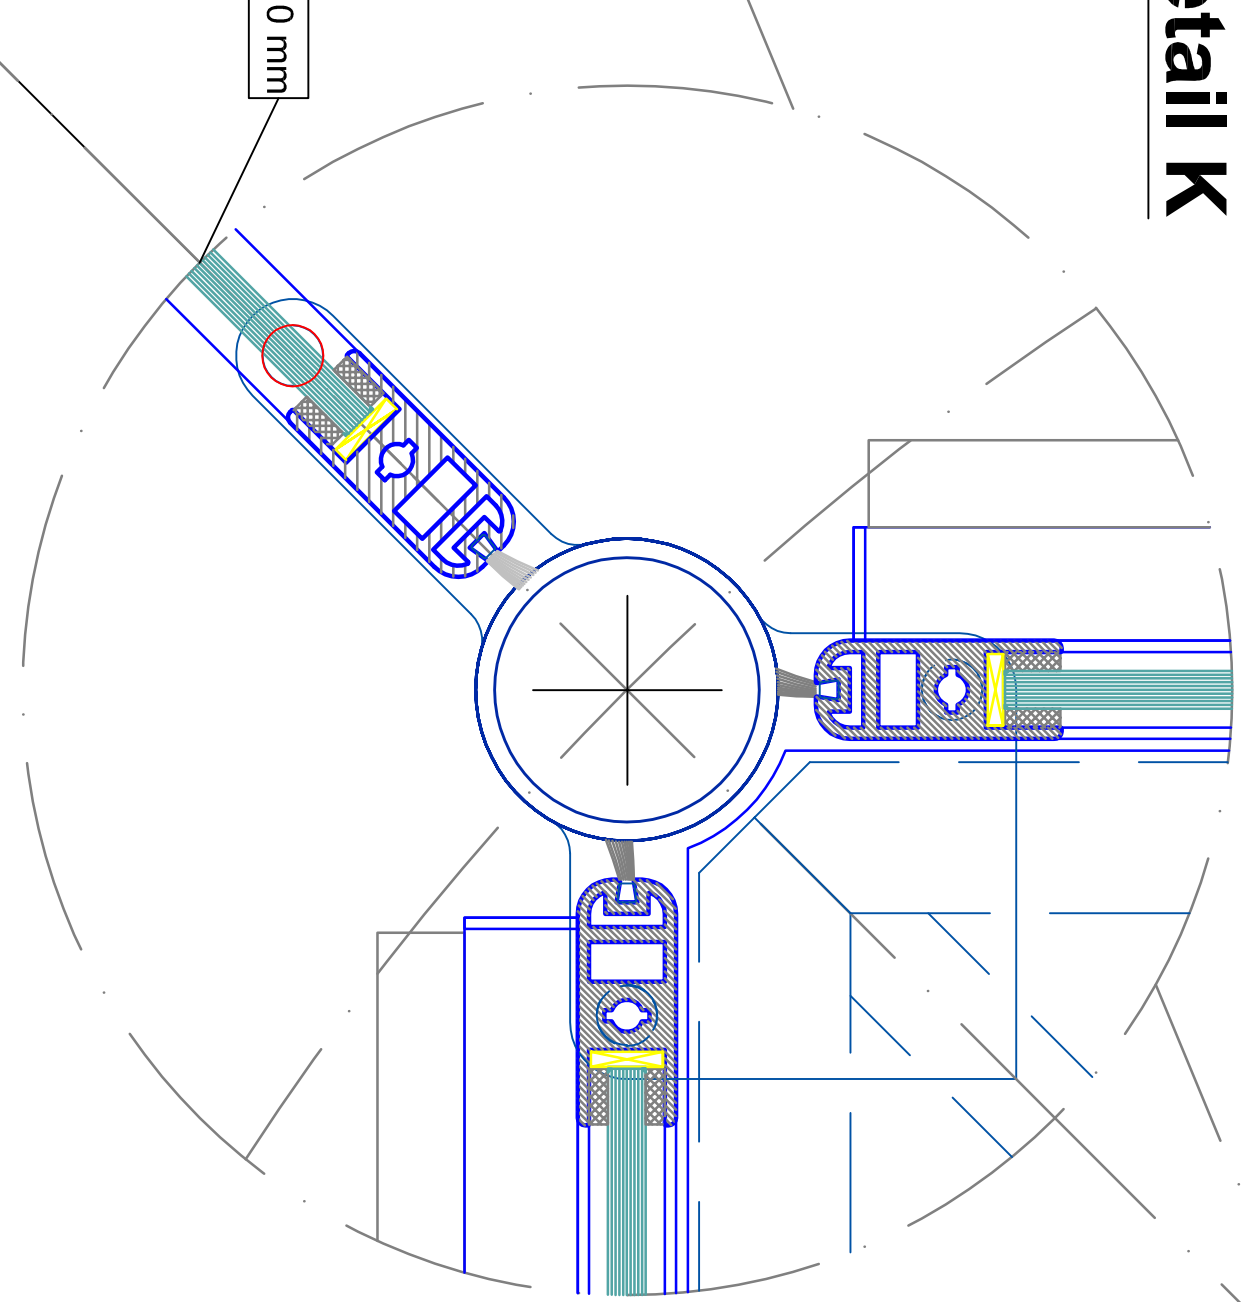

inside

detail L

bar lock locked from inside profile-semicylinder 27mm locking into the canopy

detail M

bar lock locked from inside profile-semicylinder 27mm locking into the canopy

detail F

detail G

detail H

detail N

detail K

tempered safety glass 10 mm

detail A

laminated safety glass 10mm

detail B

detail C

detail D

Project: **K41-VV42 Break Out**
 Drawing: **SAMPLE DRAWING ONLY**

Scale: 04
 Date: 04