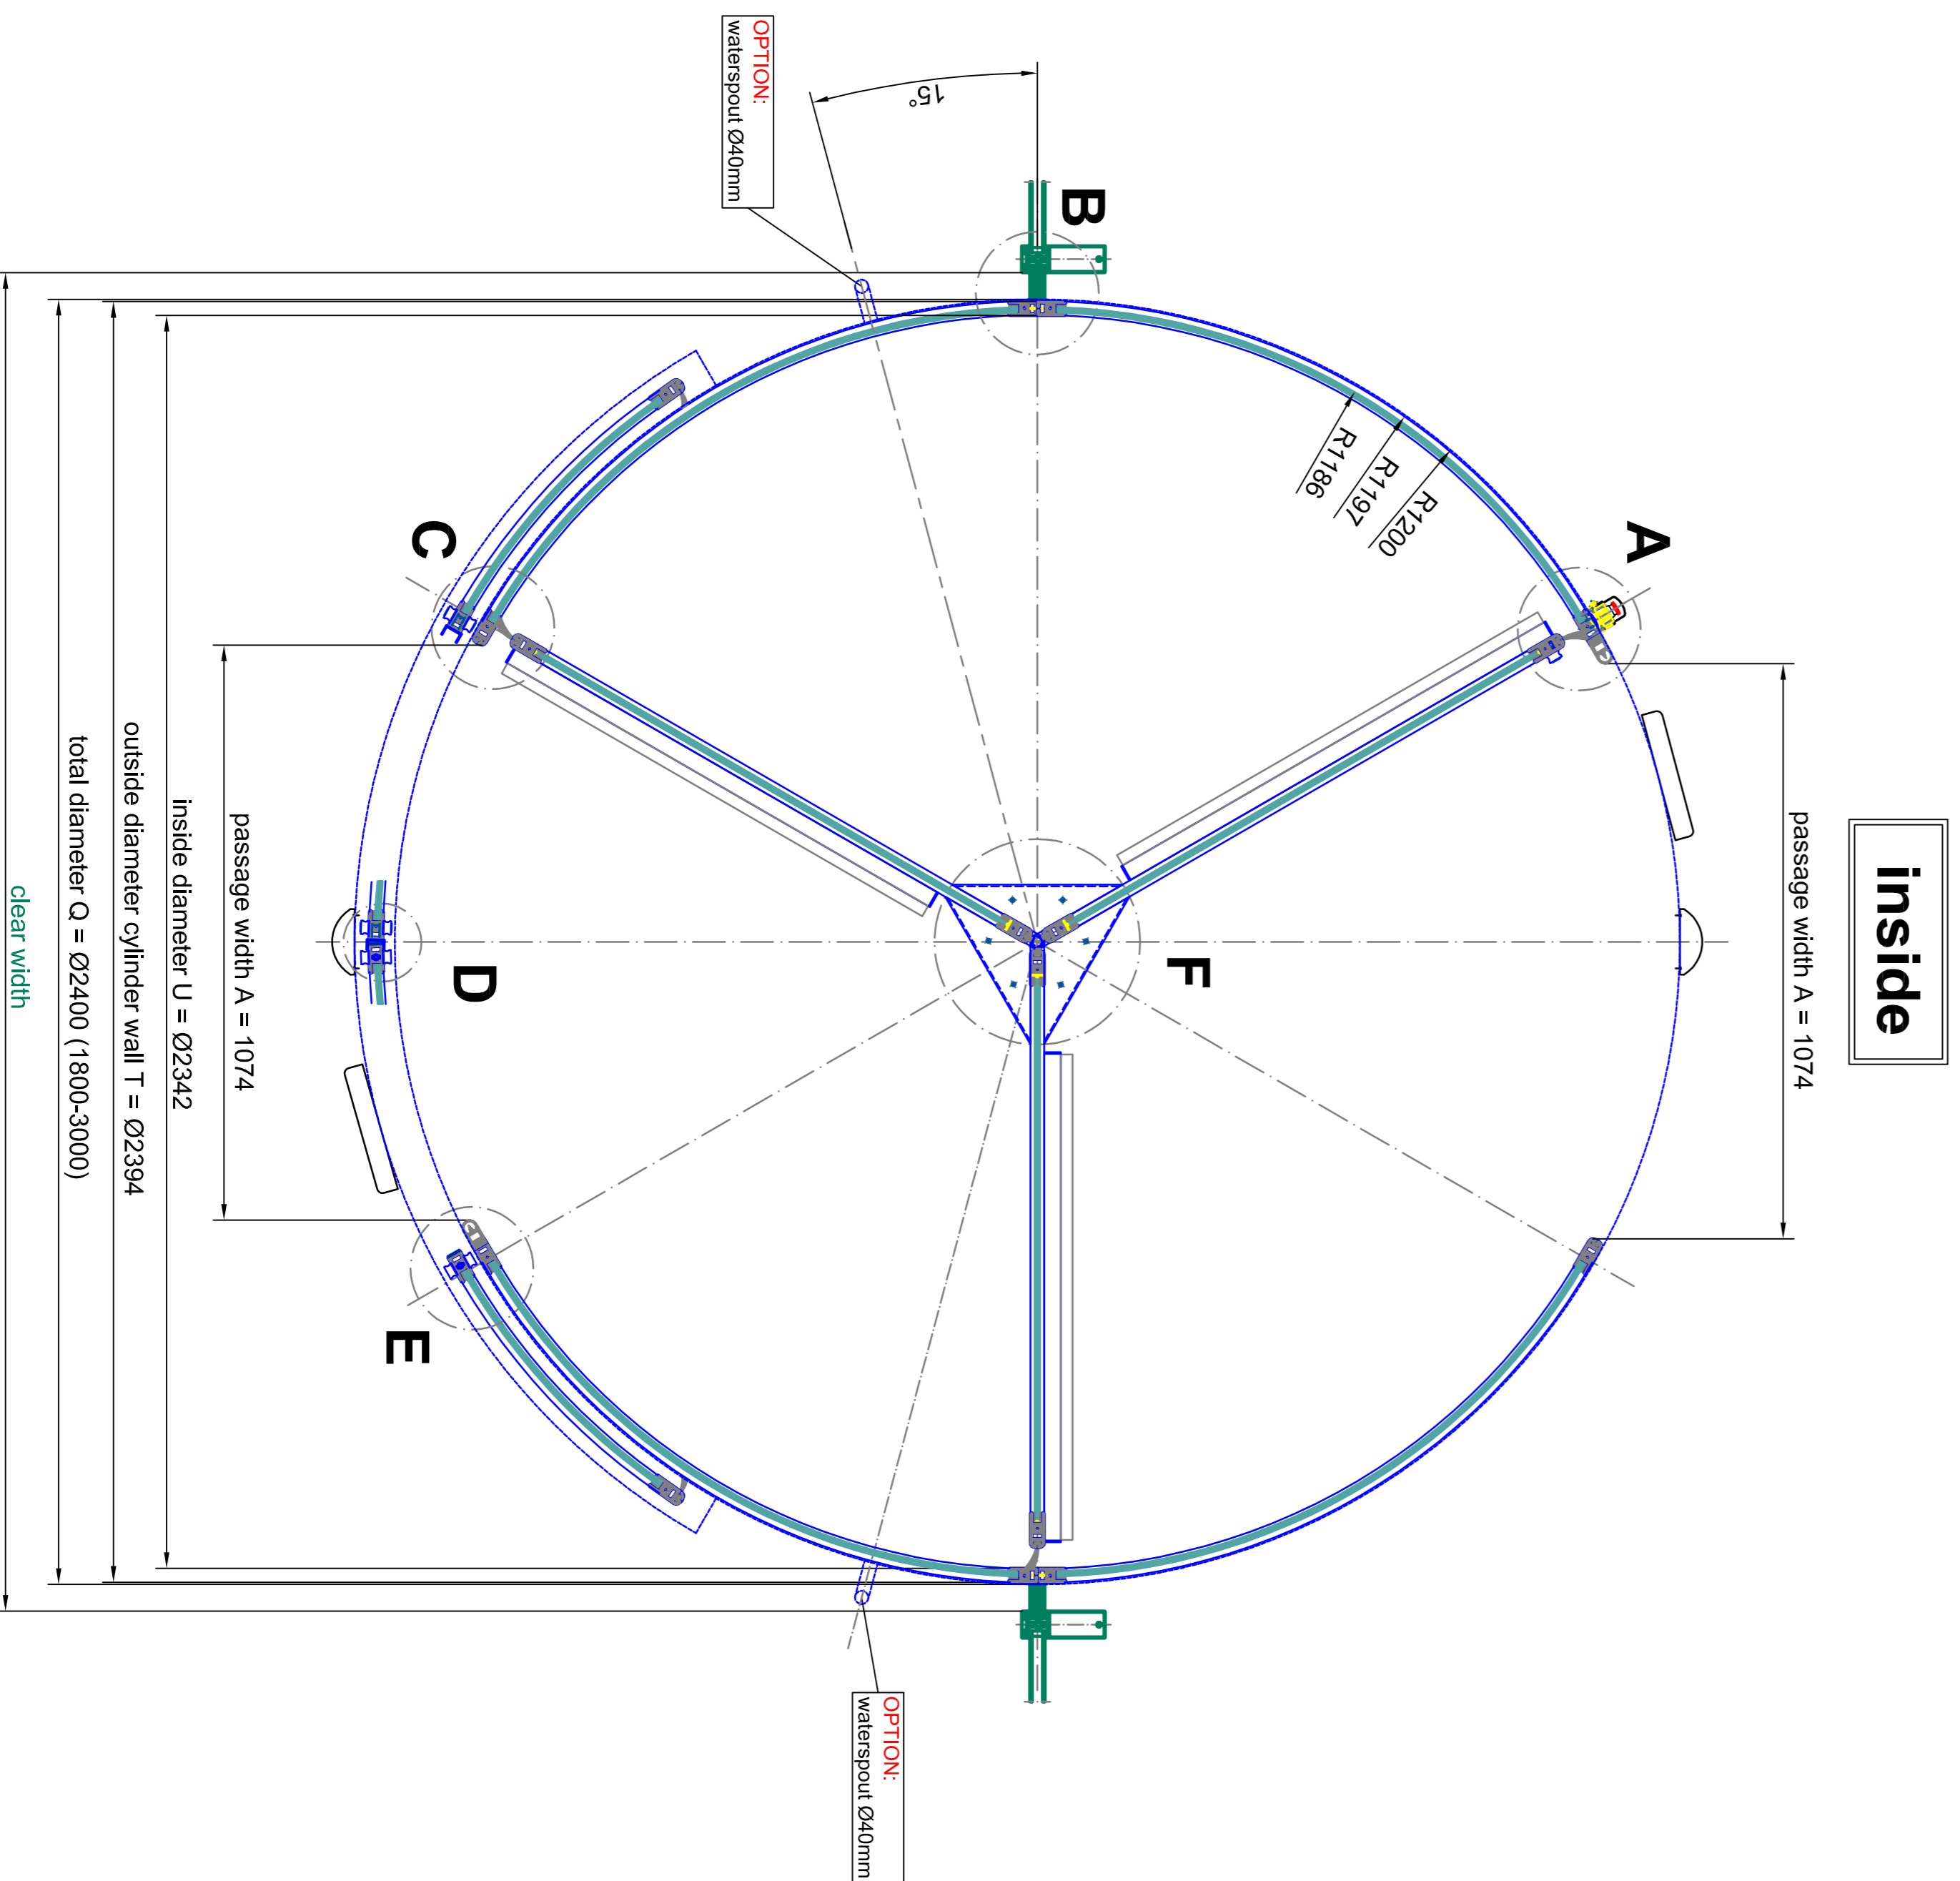

front elevation - outside

plan view