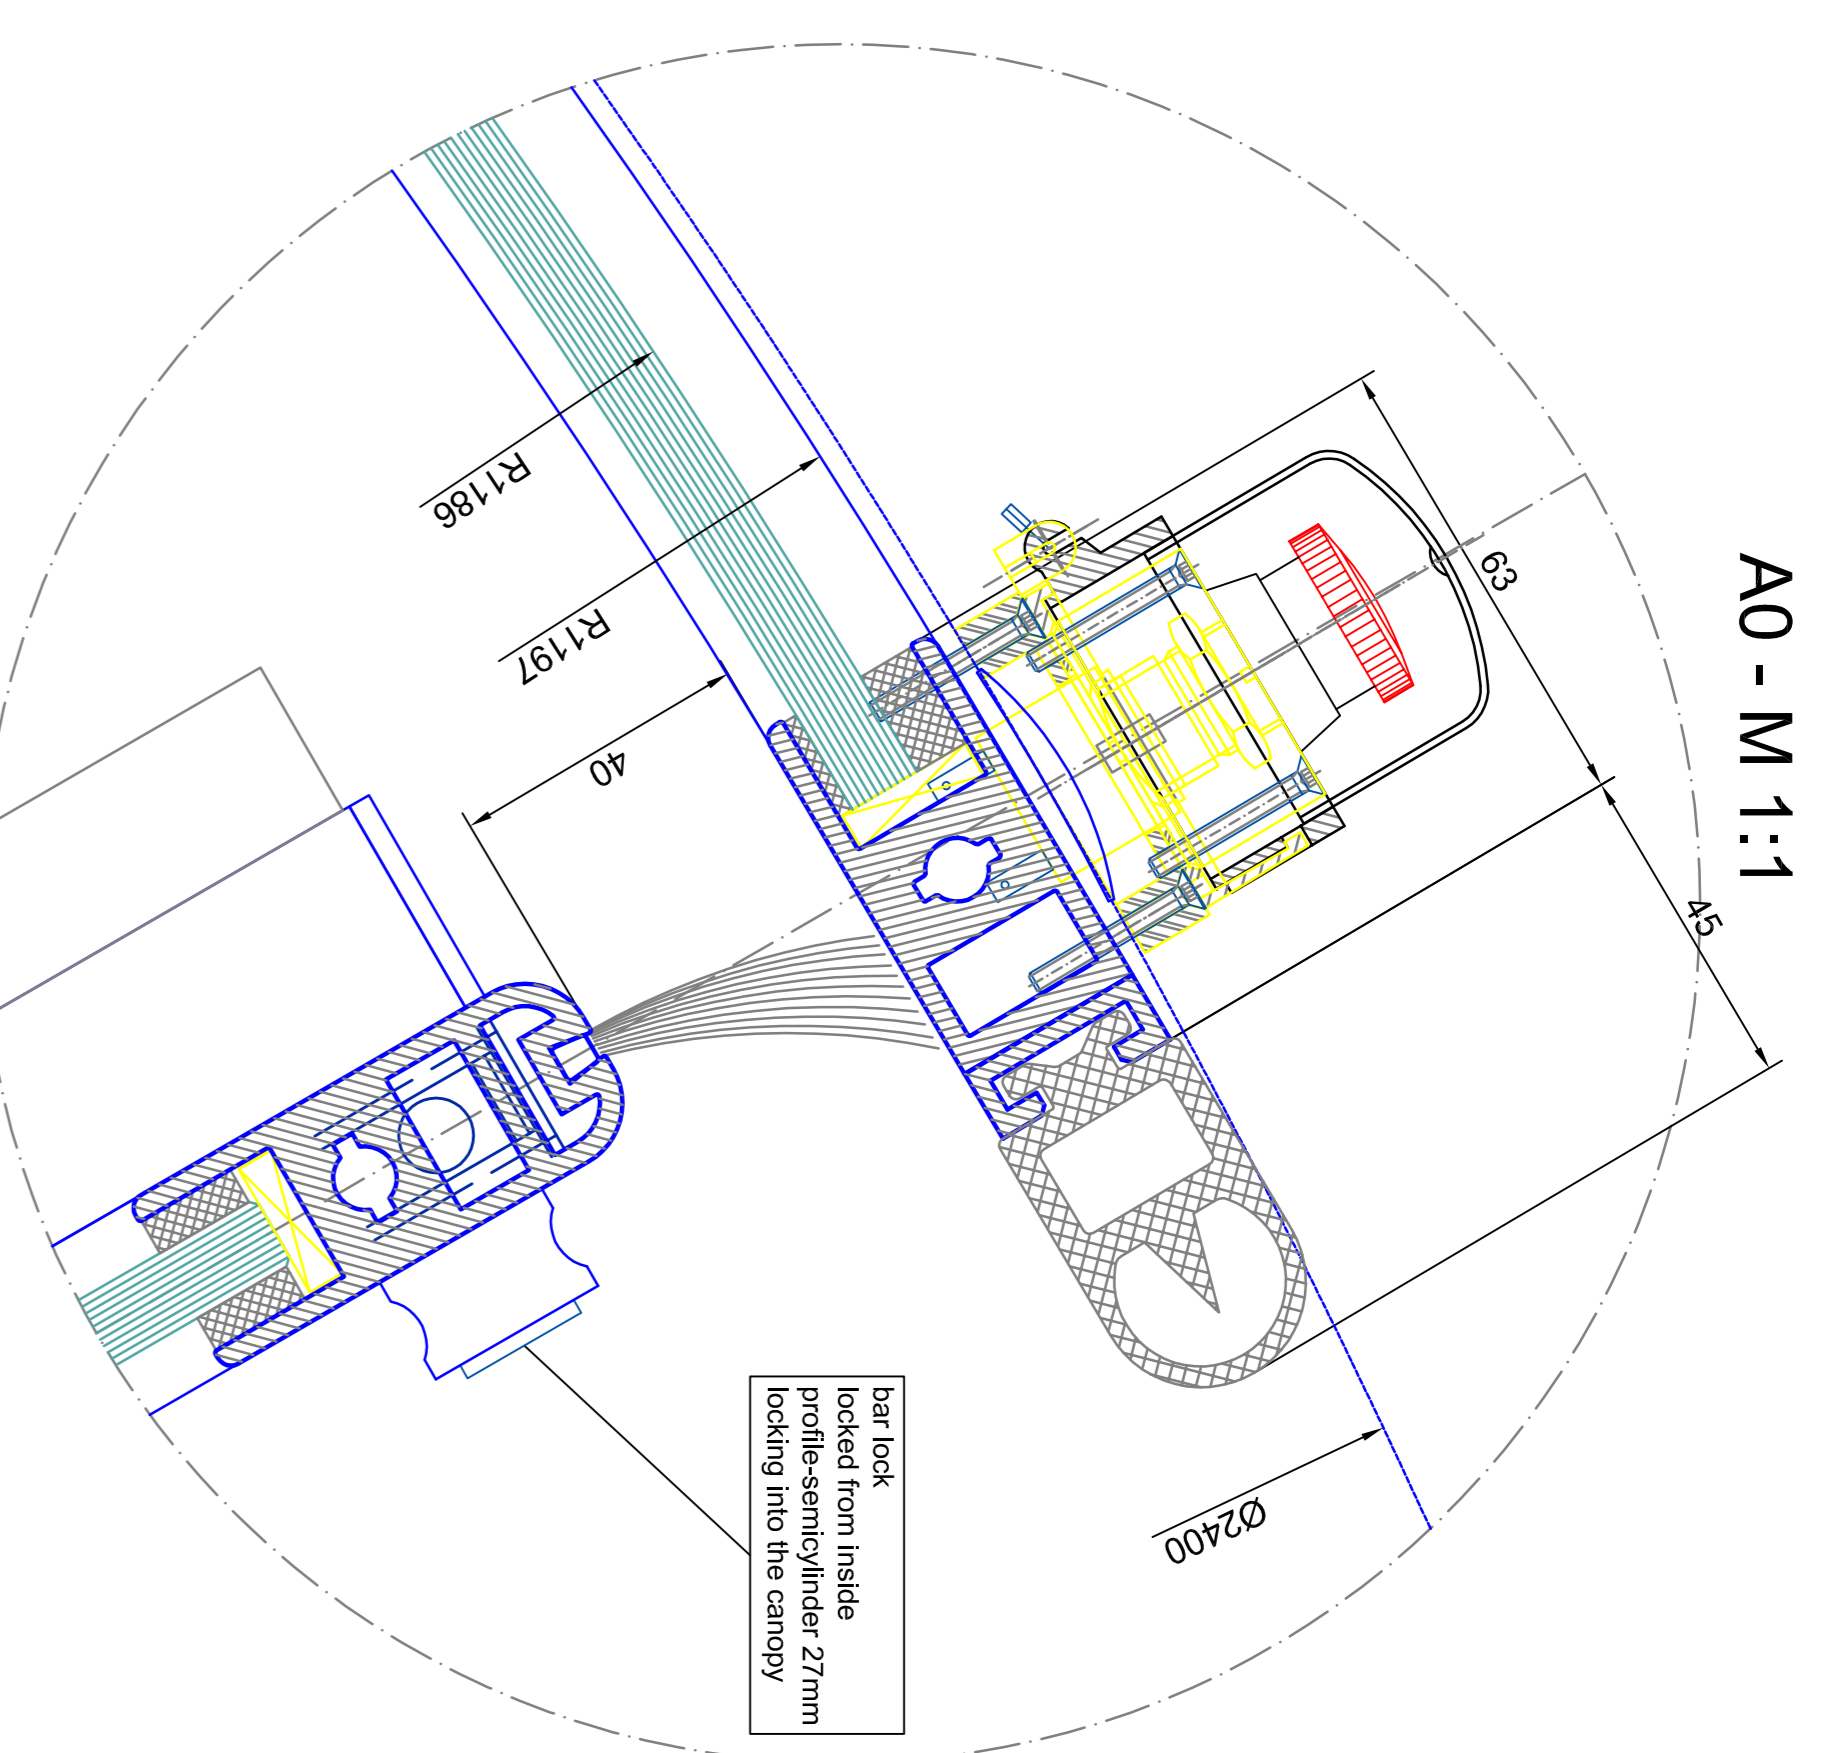

detail B
A0 - M 1:1

detail A
A0 - M 1:1