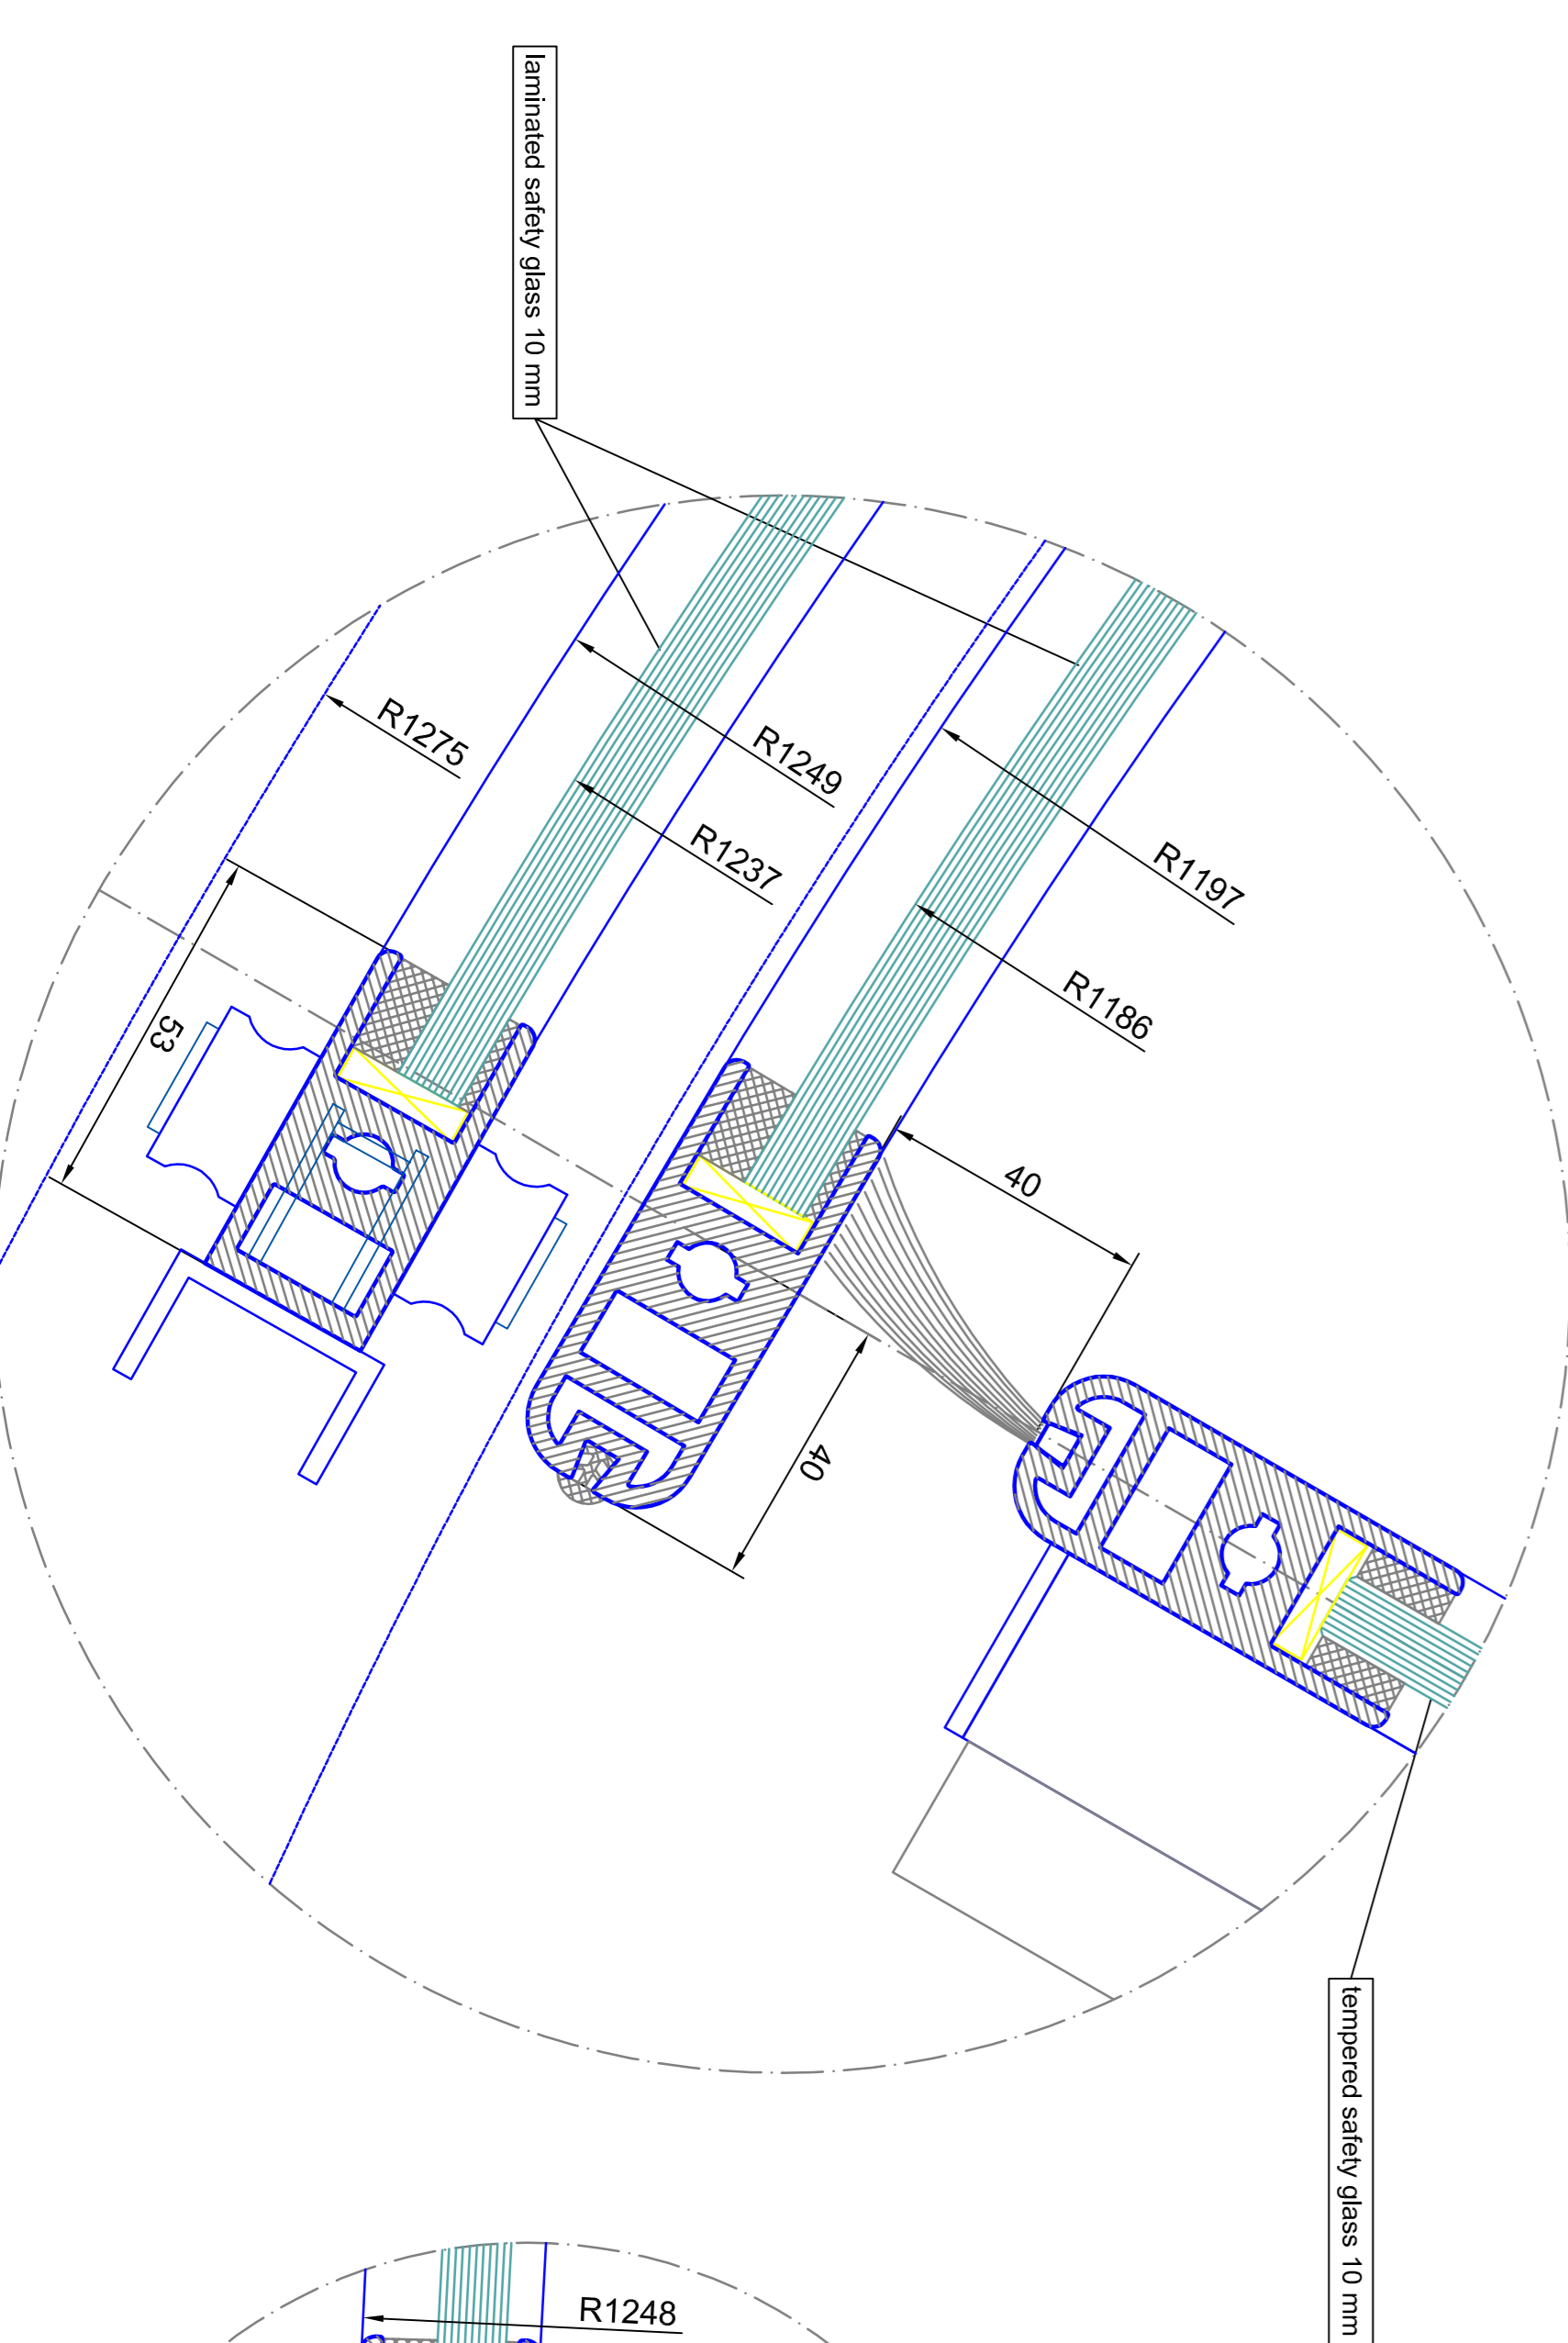

detail C
A0 - M 1:1