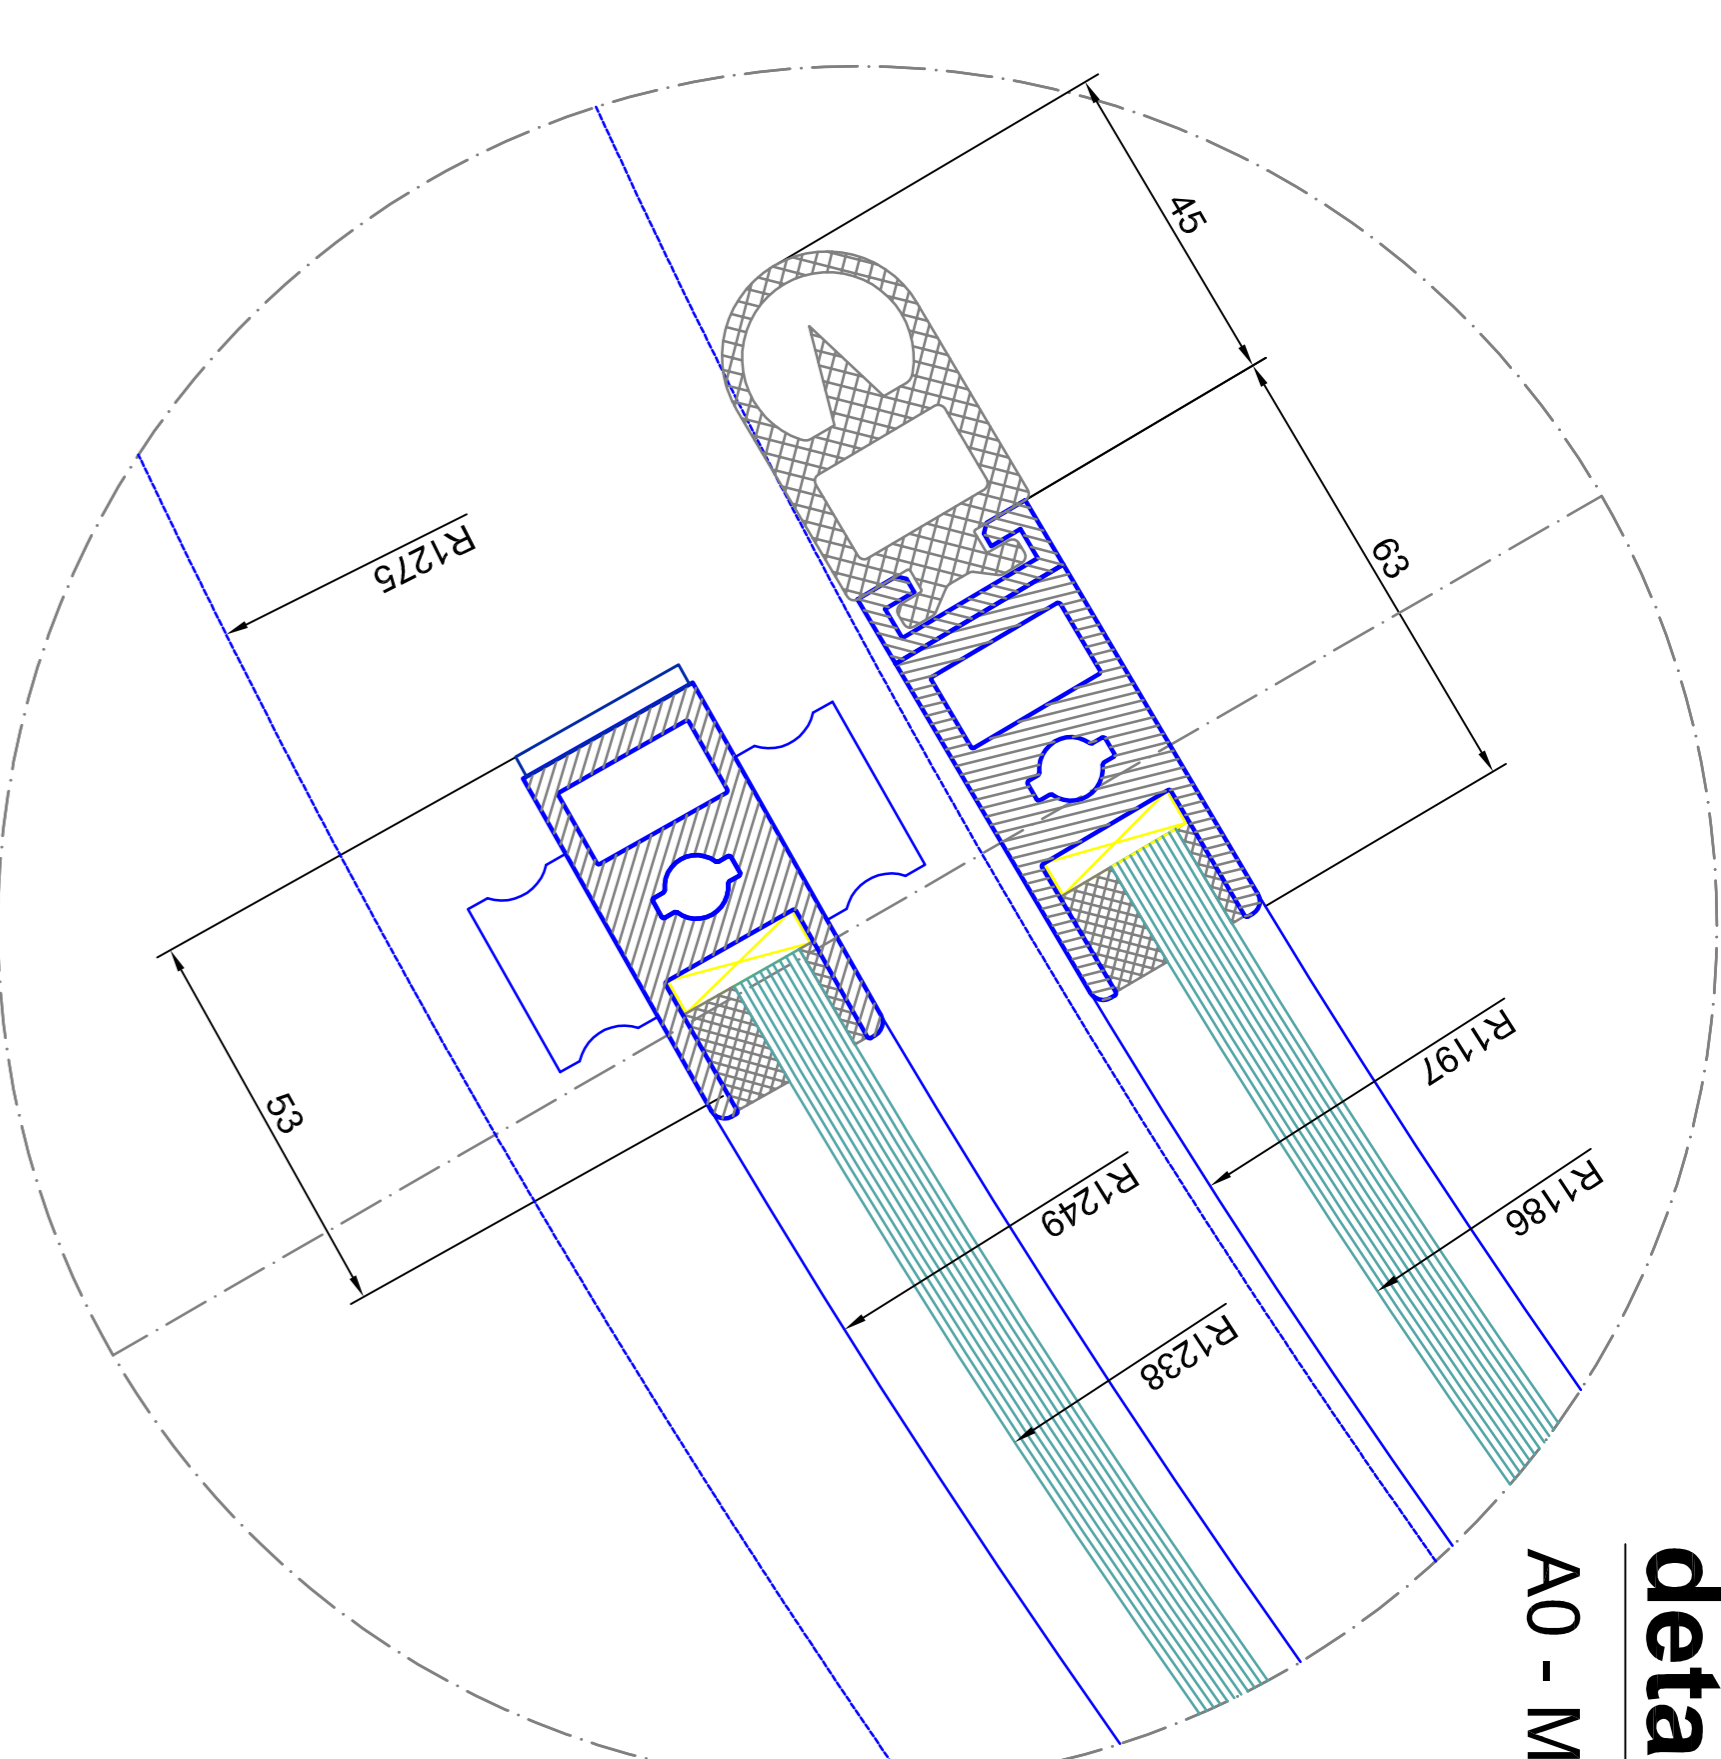

detail F
A0 - M 1:1

detail E
A0 - M 1:1