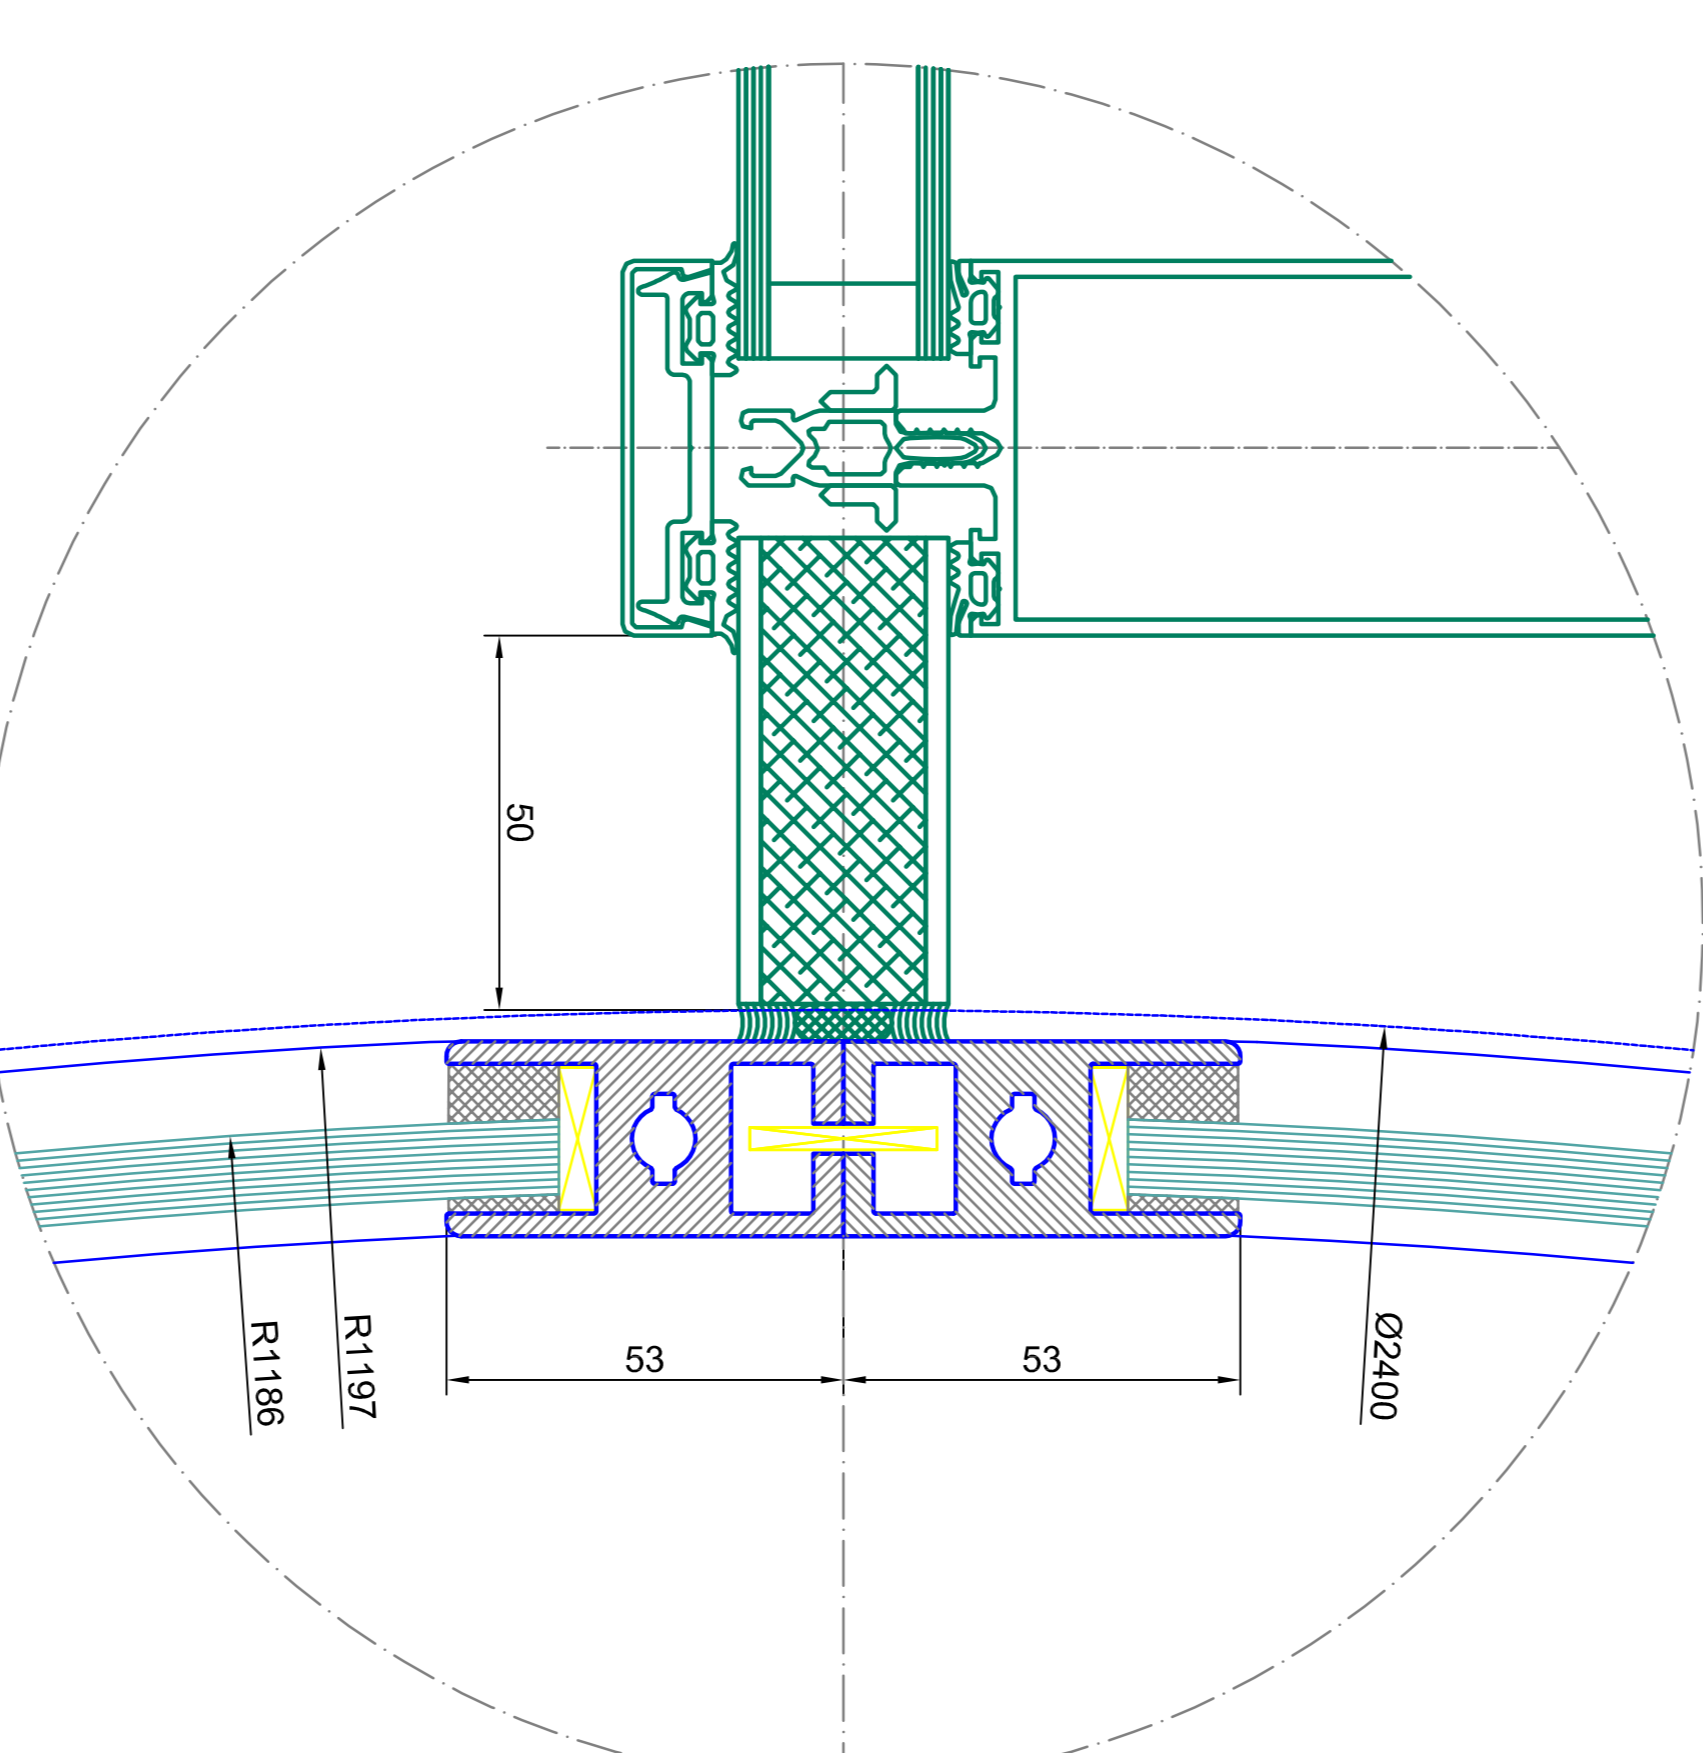

detail C
A0 - M 1:1

detail B
A0 - M 1:1