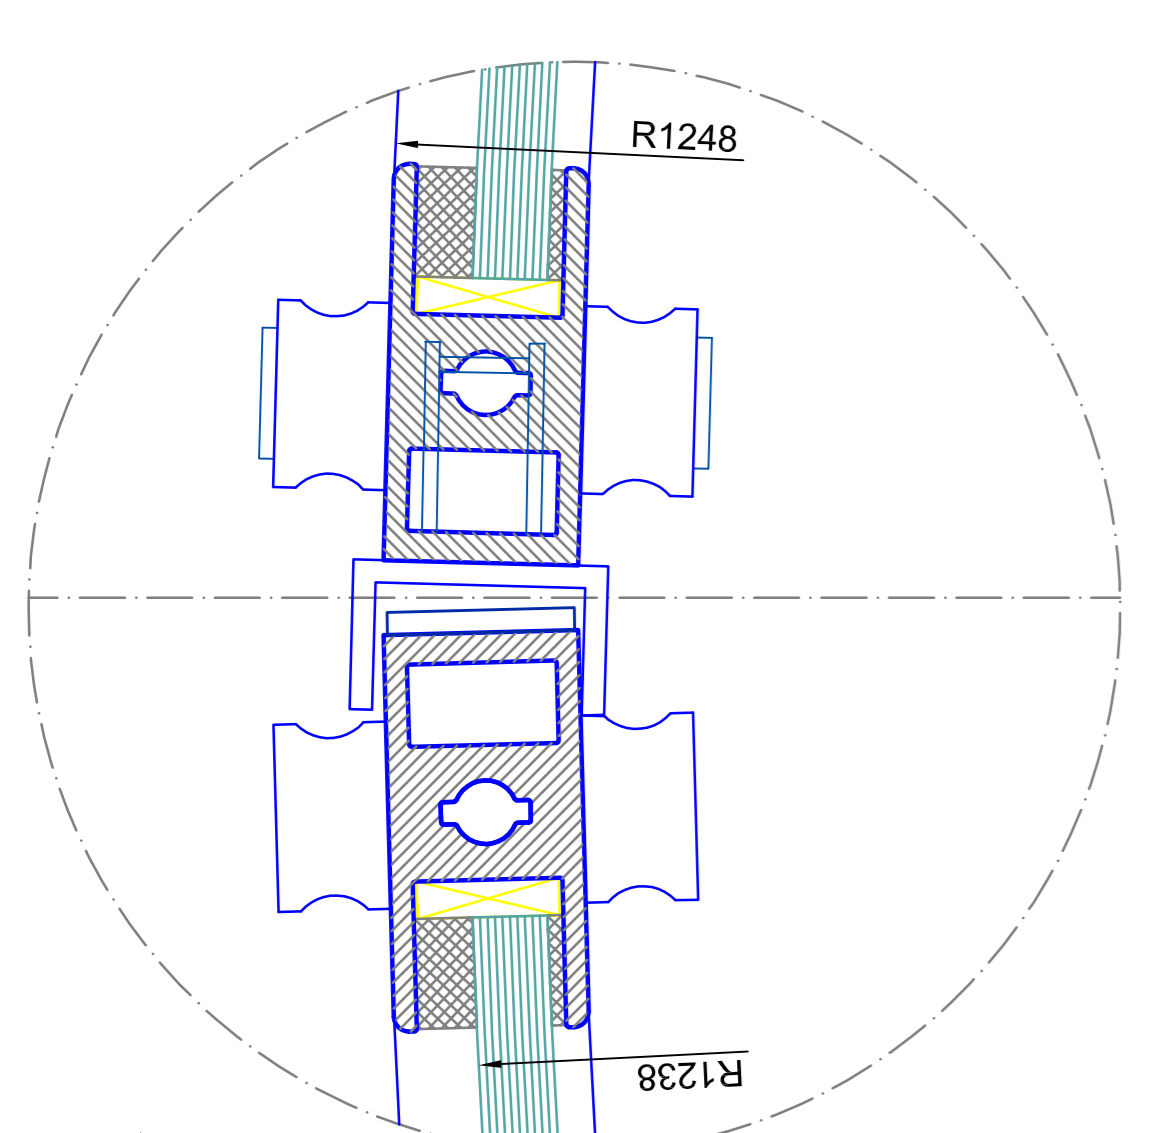

detail D
A0 - M 1:1

BLASI B.L.A.S.I. G. m.b.H. Automatic Doors Cell-Steel-Steel 5.15 D-71717 Albstadt		74 - +49(0)227 / 883 - 291 75 - +49(0)227 / 883 - 299 E-Mail: info@blasig.de www.blasig.de	
Model: K31-V/M/A-24 Type: A0 - M 1:1 Scale: 1:10		Material: 304 L9 Material: 304 L9 Material: 304 L9	
Accessories: Tempered safety glass 10 mm Accessories: Tempered safety glass 10 mm		Accessories: Tempered safety glass 10 mm Accessories: Tempered safety glass 10 mm	
DATE: 2024.08.24 DRAWN: [Signature] CHECKED: [Signature] APPROVED: [Signature]			
Blasi is a registered trademark of Blasi G. m.b.H. All rights reserved. © 2024 Blasi G. m.b.H.