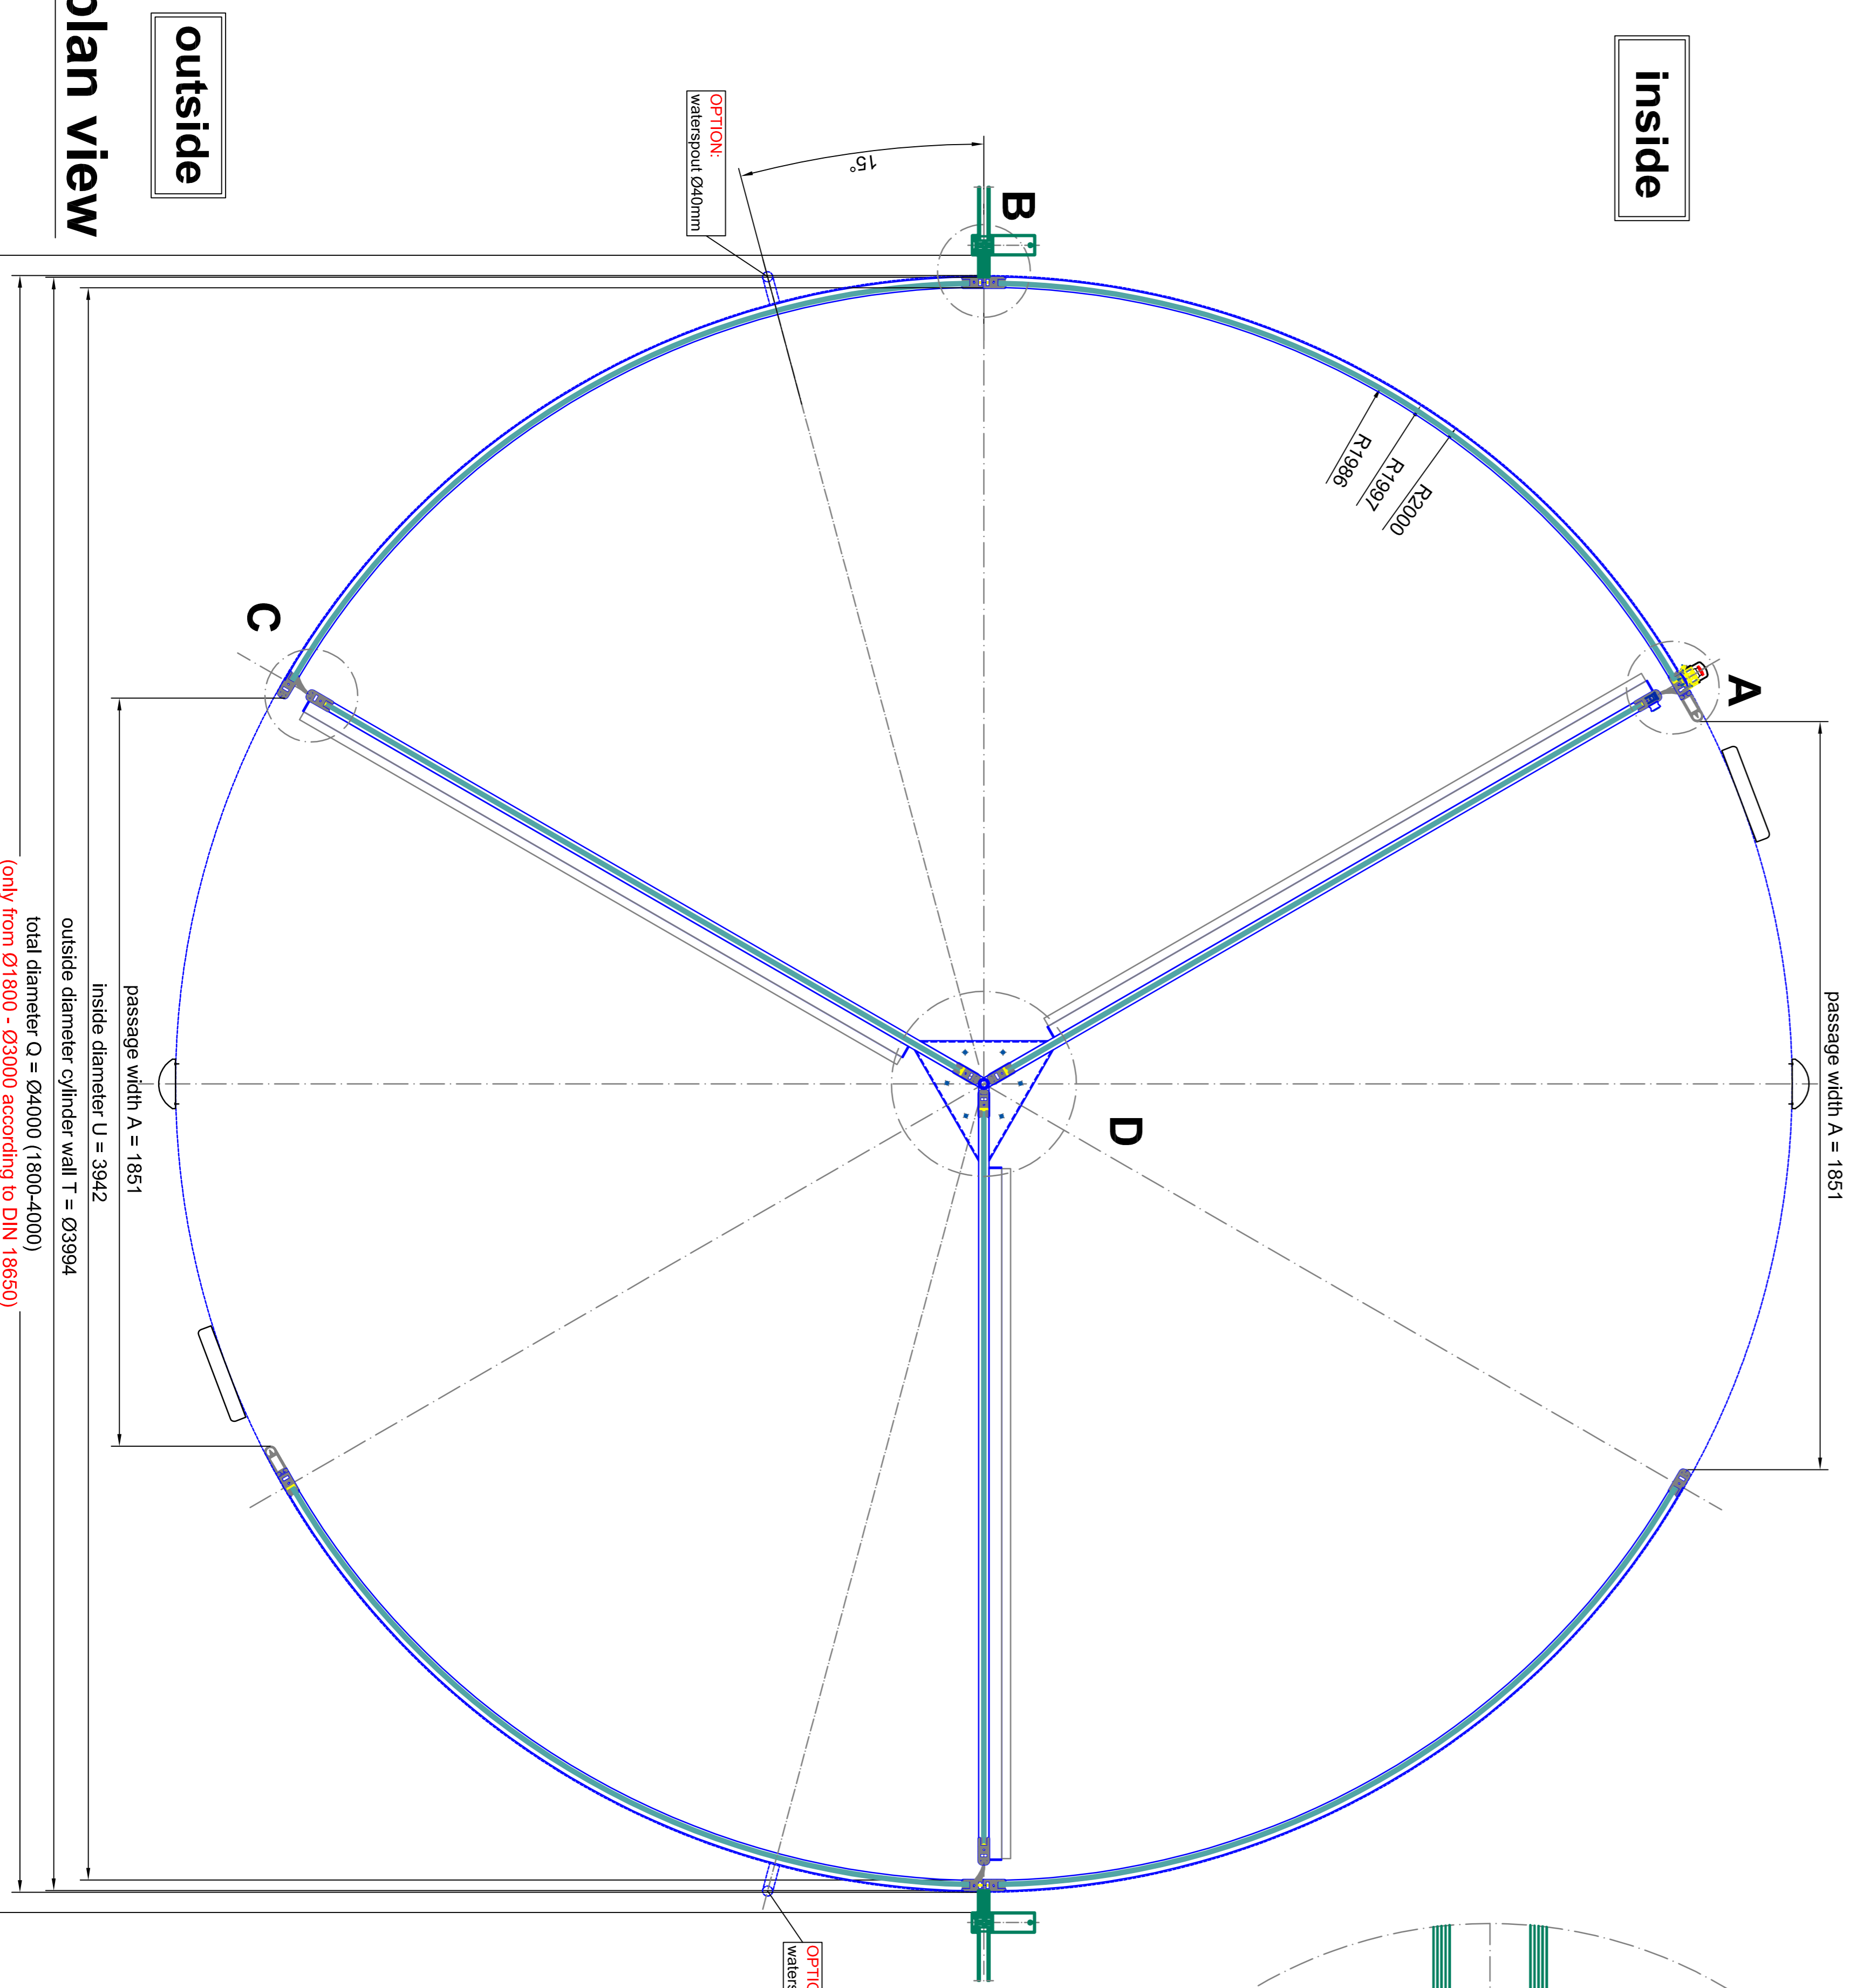

front elevation - outside

plan view