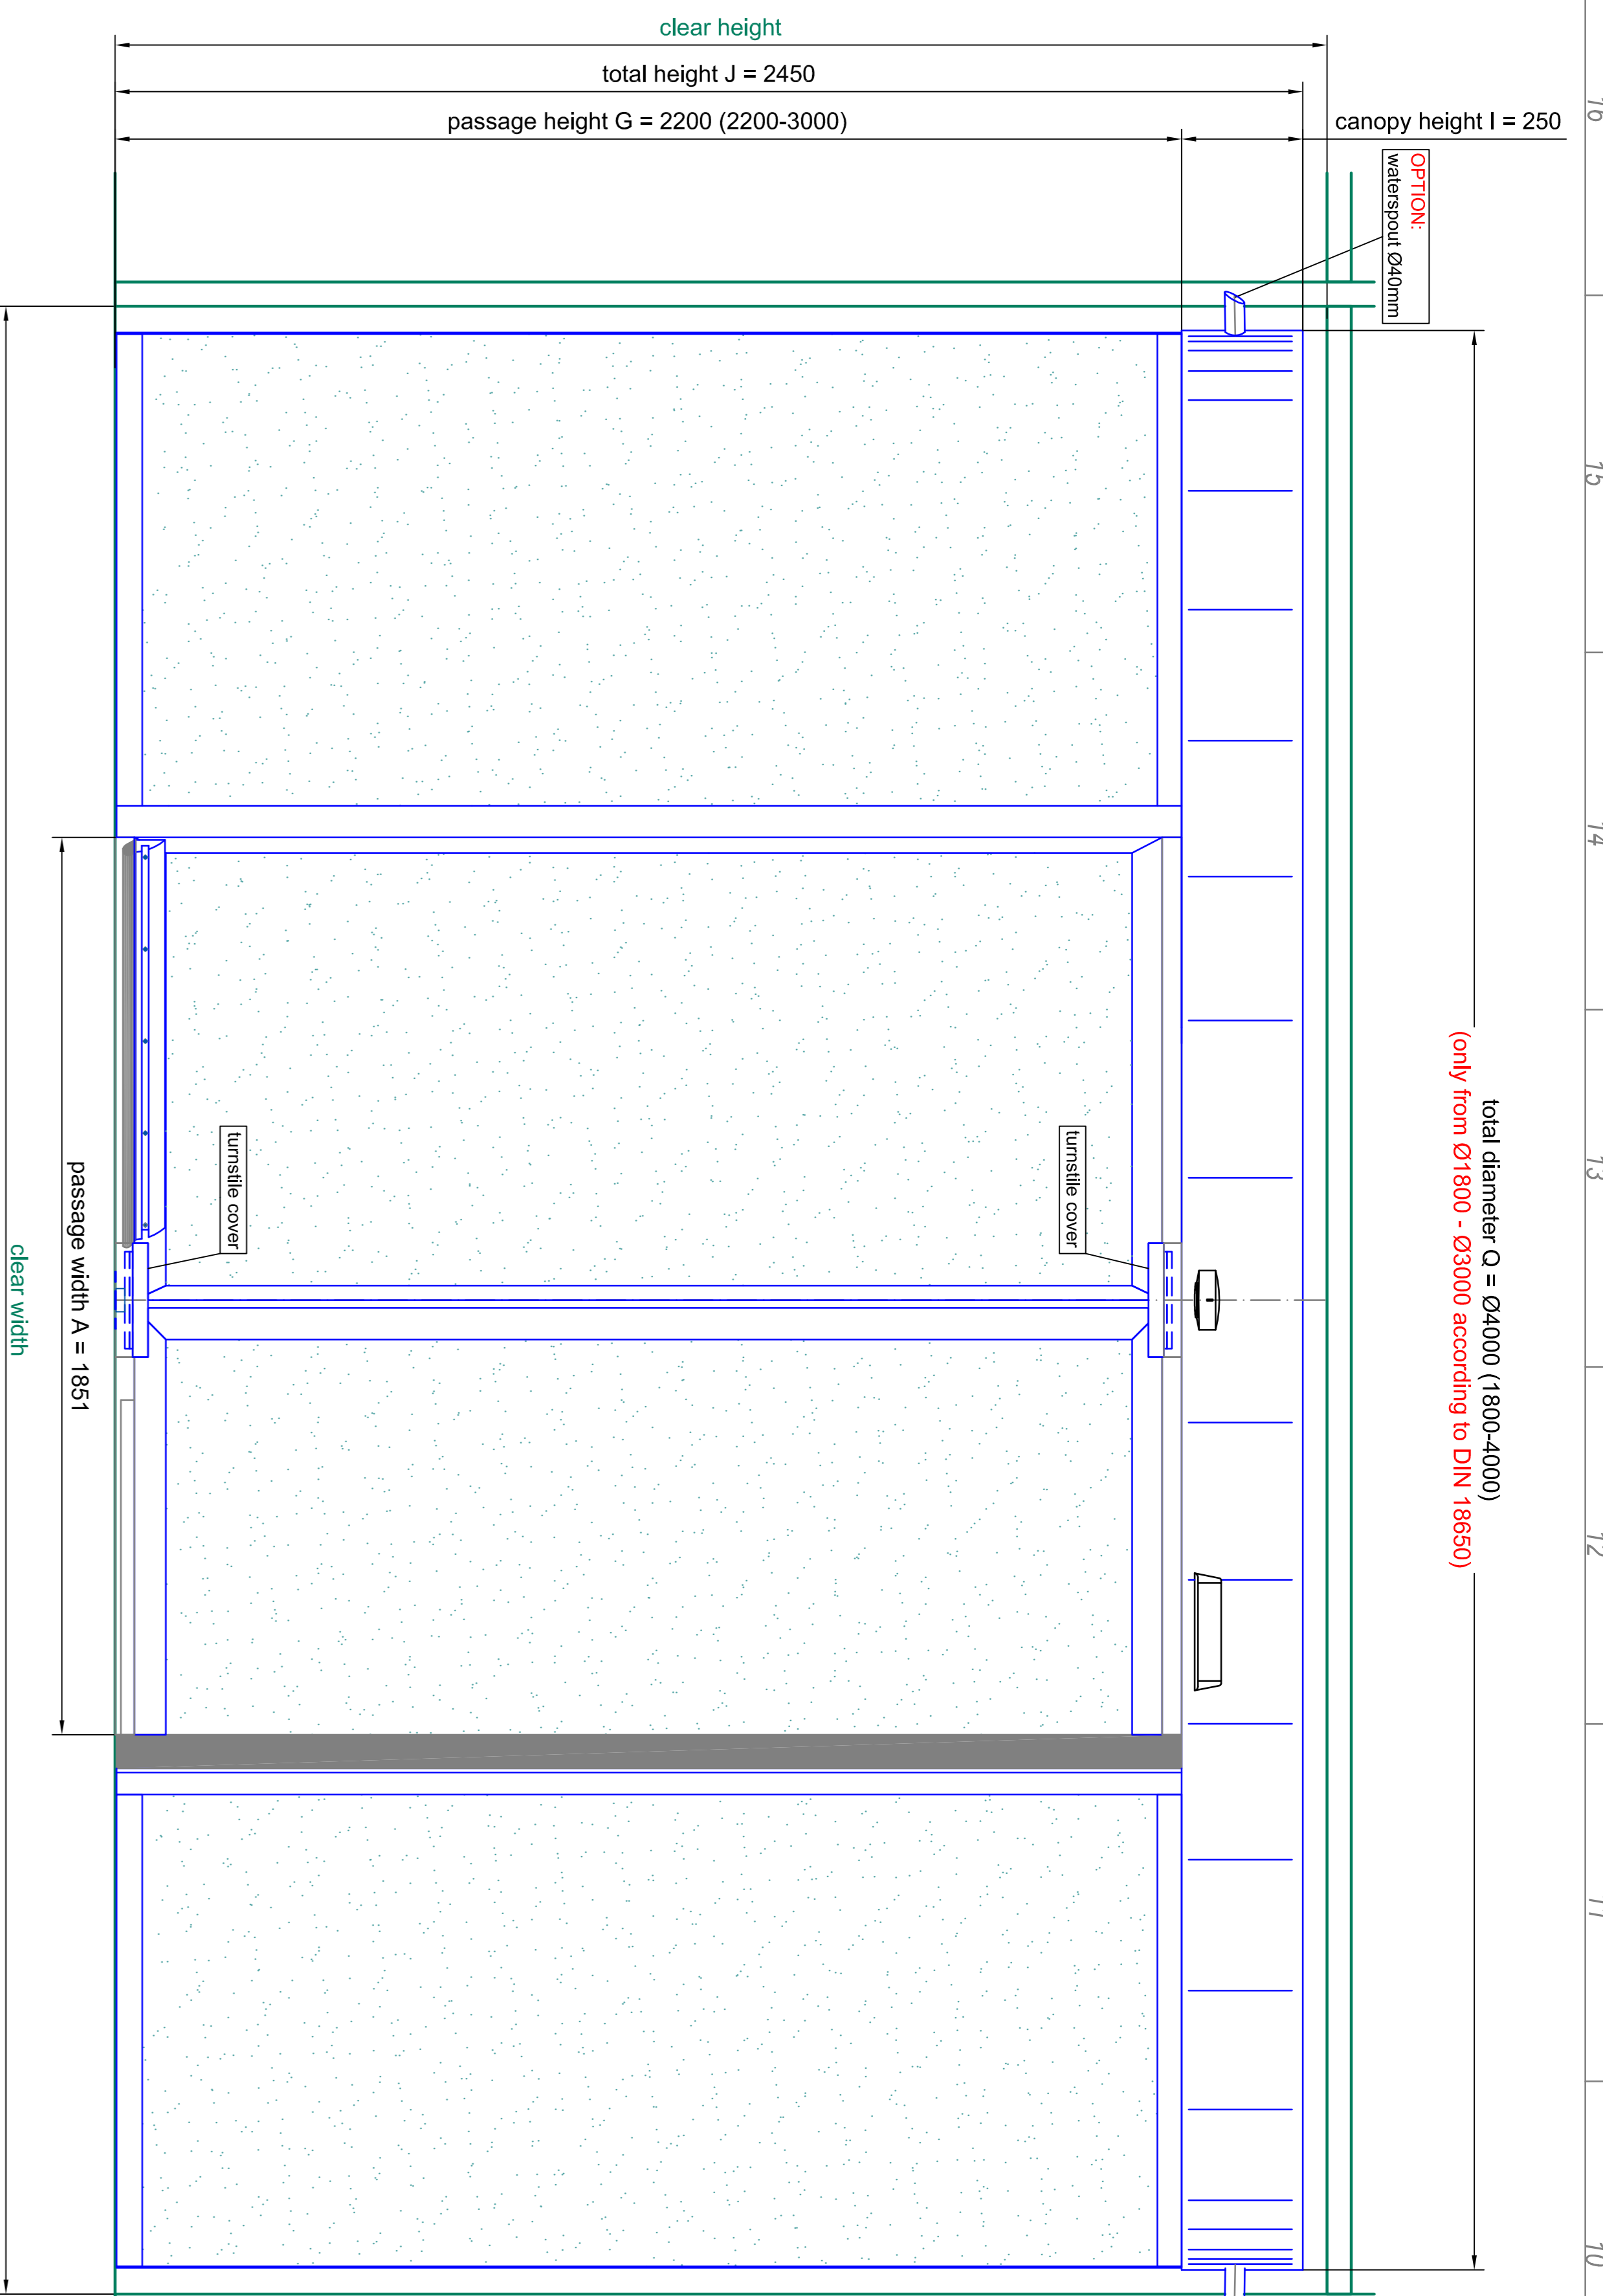

front elevation - outside