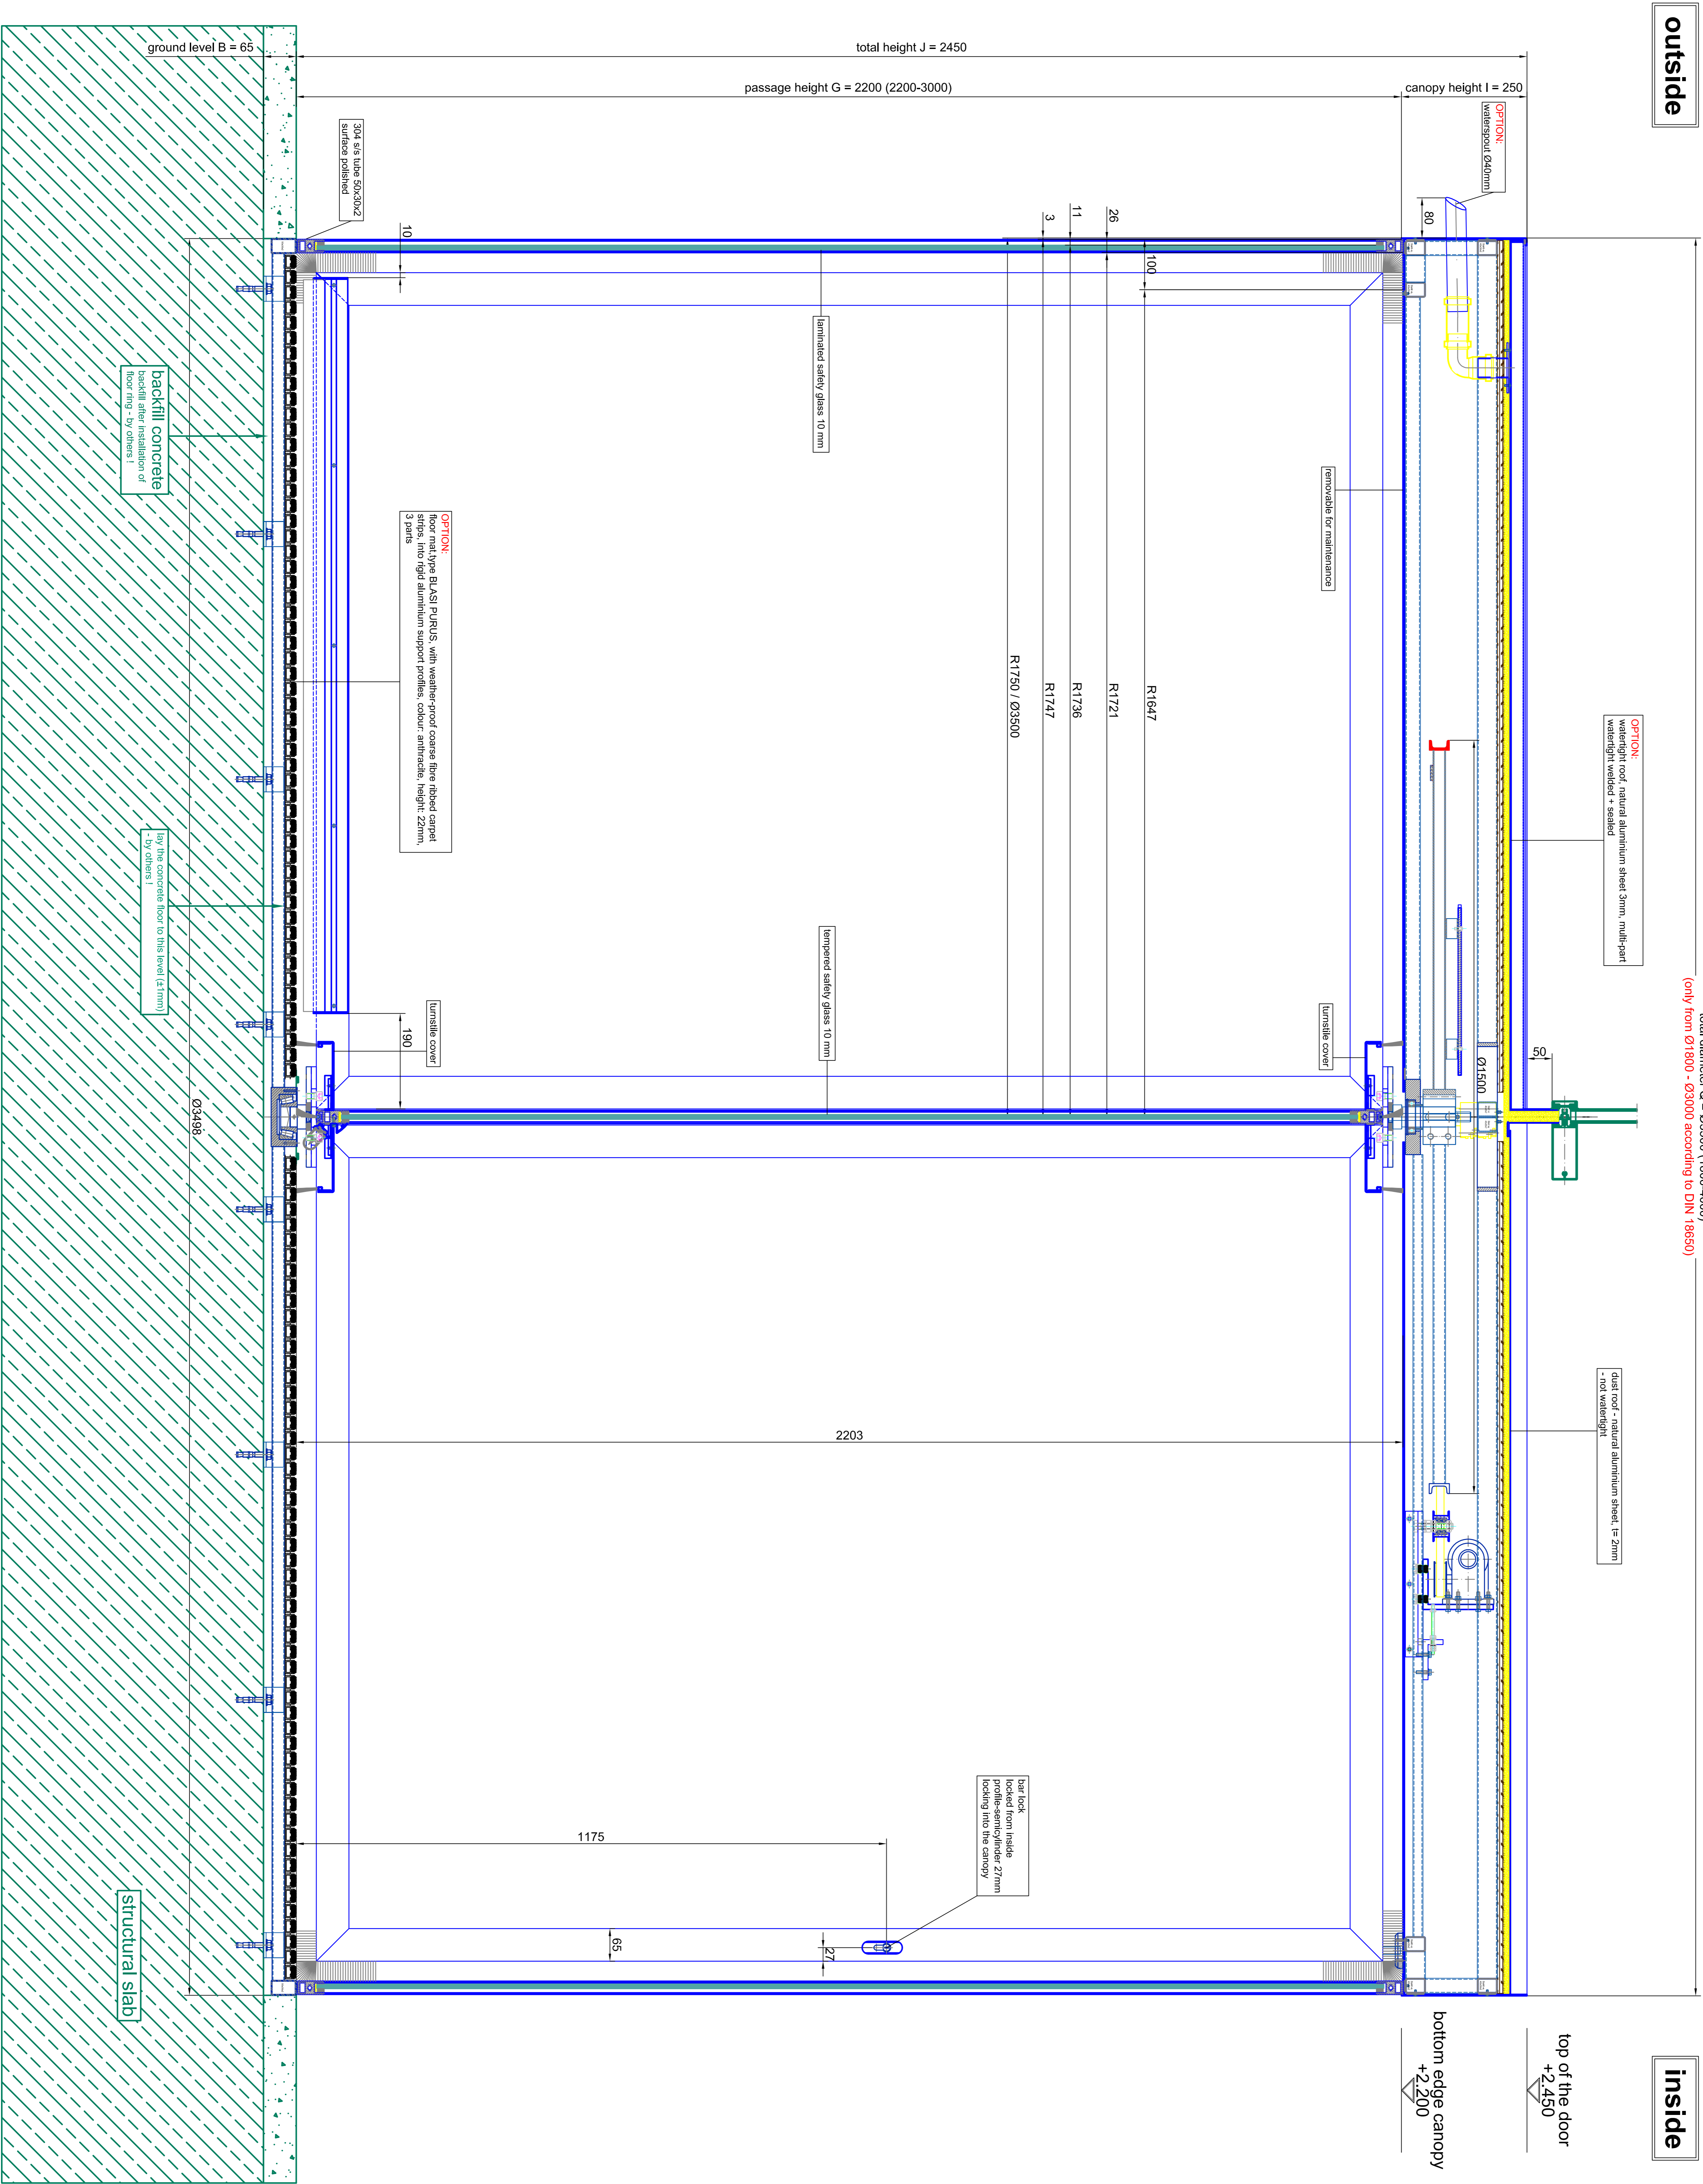

vertical section

total diameter $G = 03500$ (1800-400)
 (only from $01500 - 03500$ according to DIN 10650)

vertical section - passage area

A0 - M 1:2

vertical section - passage area

A0 - M 1:2

Scale		Scale	
Scale	Scale	Scale	Scale
1:50	1:100	1:50	1:100
1:100	1:200	1:100	1:200
1:200	1:500	1:200	1:500
1:500	1:1000	1:500	1:1000
1:1000	1:2000	1:1000	1:2000
1:2000	1:5000	1:2000	1:5000
1:5000	1:10000	1:5000	1:10000

Material		Material	
Material	Material	Material	Material
Tempered safety glass 10 mm	304 SS	Tempered safety glass 10 mm	304 SS
OPTION: 100% pure aluminum support profiles, color: anthracite, height: 22mm, 3 parts	100% pure aluminum support profiles, color: anthracite, height: 22mm, 3 parts	OPTION: 100% pure aluminum support profiles, color: anthracite, height: 22mm, 3 parts	100% pure aluminum support profiles, color: anthracite, height: 22mm, 3 parts

detail A
A0 - M 1:1

detail B
A0 - M 1:1

detail D
A0 - M 1:1

front elevation - outside

detail C
A0 - M 1:1

Scale:	A0 = M 1:1	Scale:	A0 = M 1:1
Sheet:	34/48	Sheet:	34/48
Standard:	tempered safety glass 10 mm	Standard:	tempered safety glass 10 mm
Material:	Al 2002 anodized components must be protected by anodizing	Material:	Al 2002 anodized components must be protected by anodizing
Notes:		Notes:	
Project:	BLASI	Project:	BLASI
Client:	B.L.A.S.I. G.m.b.H.	Client:	B.L.A.S.I. G.m.b.H.
Address:	Autonome Doree	Address:	Autonome Doree
Phone:	01 71 71 71	Phone:	01 71 71 71
Fax:	+49 822 / 883 - 299	Fax:	+49 822 / 883 - 299
E-mail:	info@blasig.at	E-mail:	info@blasig.at
Web:	www.blasi.com	Web:	www.blasi.com
Year:	2022	Year:	2022