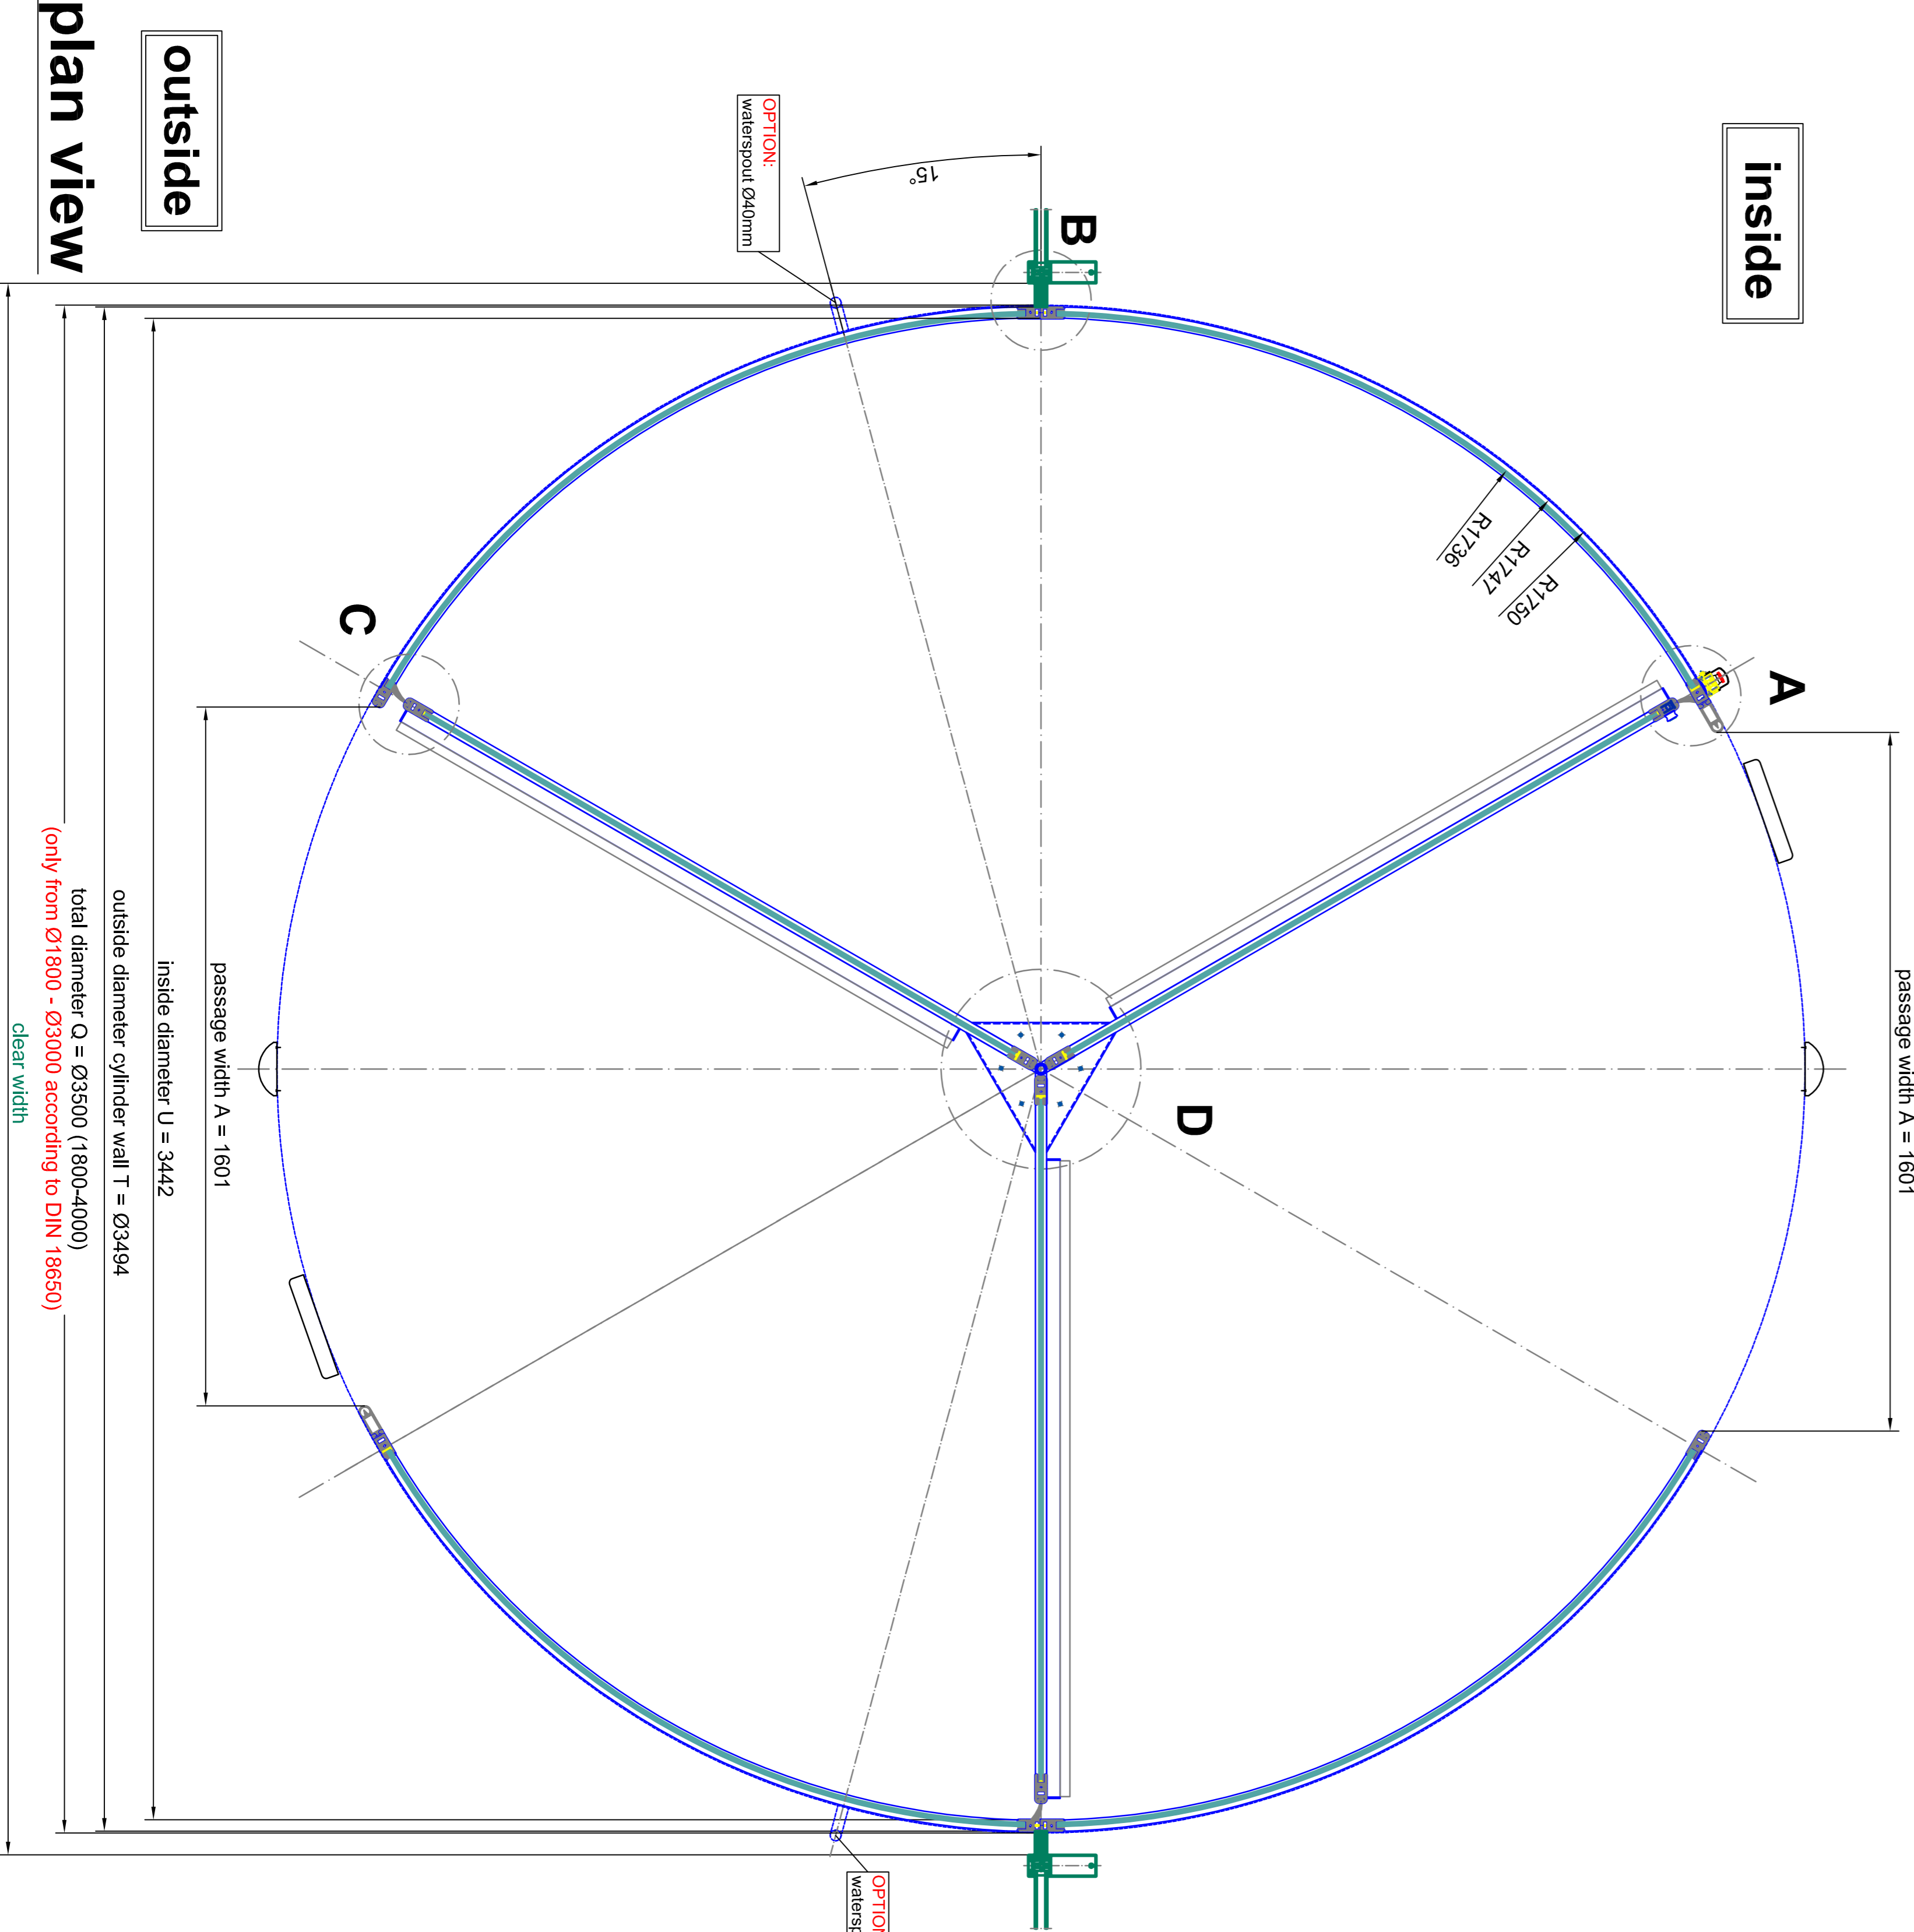

vertical section

total diameter $G = 03500$ (1800-400)
 (only from $01500 - 03500$ according to DIN 10650)

vertical section - passage area

A0 - M 1:2

vertical section - passage area

A0 - M 1:2

Scale		Scale	
Scale	Scale	Scale	Scale
1:50	1:100	1:50	1:100
1:100	1:200	1:100	1:200
1:200	1:500	1:200	1:500
1:500	1:1000	1:500	1:1000
1:1000	1:2000	1:1000	1:2000
1:2000	1:5000	1:2000	1:5000
1:5000	1:10000	1:5000	1:10000

Material		Material	
Material	Material	Material	Material
Tempered safety glass 10 mm	304 SS	Tempered safety glass 10 mm	304 SS
OPTION: 100% pure aluminum support profiles, color: anthracite, height: 22mm, 3 parts	100% pure aluminum support profiles, color: anthracite, height: 22mm, 3 parts	OPTION: 100% pure aluminum support profiles, color: anthracite, height: 22mm, 3 parts	100% pure aluminum support profiles, color: anthracite, height: 22mm, 3 parts

detail A
A0 - M 1:1

detail B
A0 - M 1:1

detail D
A0 - M 1:1

front elevation - outside

detail C
A0 - M 1:1

Scale:	A0 = M 1:1	Scale:	A0 = M 1:1
Sheet:	34/48	Sheet:	34/48
Standard:	tempered safety glass 10 mm	Standard:	tempered safety glass 10 mm
Material:	Al 2002 anodized components must be protected by anodizing	Material:	Al 2002 anodized components must be protected by anodizing
Notes:		Notes:	
Project:	BLASI	Project:	BLASI
Client:	B.L.A.S.I. G.m.b.H.	Client:	B.L.A.S.I. G.m.b.H.
Address:	Autonome Doree	Address:	Autonome Doree
Phone:	01 71 71 71	Phone:	01 71 71 71
Fax:	+49 822 / 883 - 299	Fax:	+49 822 / 883 - 299
E-mail:	info@blasig.at	E-mail:	info@blasig.at
Web:	www.blasi.com	Web:	www.blasi.com
Year:	2022	Year:	2022