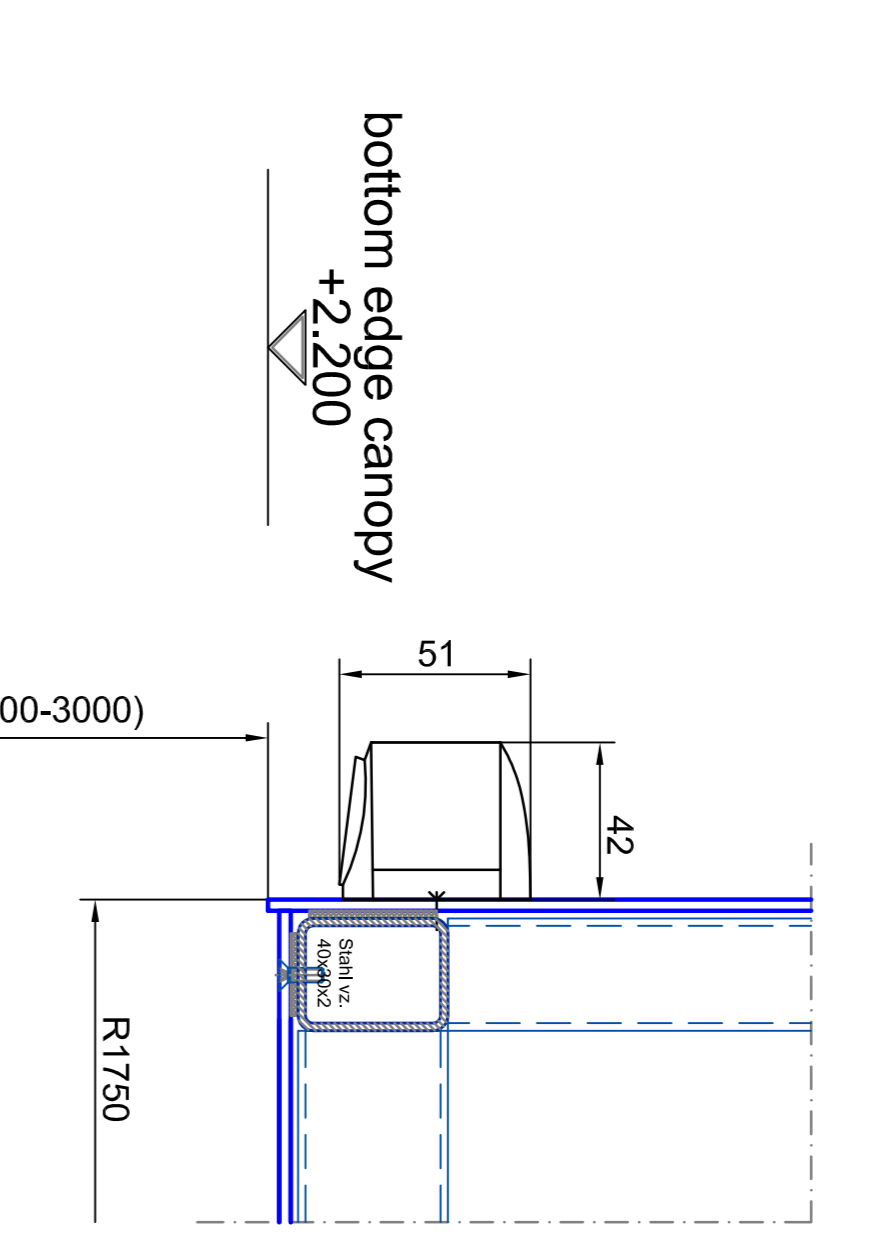

vertical section

total diameter $G = 03500$ (1800-400)
 (only from $01500 - 03500$ according to DIN 10650)

vertical section - passage area

A0 - M 1:2

vertical section - passage area

A0 - M 1:2

Scale		Scale	
Scale	Scale	Scale	Scale
1:50	1:100	1:50	1:100
1:100	1:200	1:100	1:200
1:200	1:500	1:200	1:500
1:500	1:1000	1:500	1:1000
1:1000	1:2000	1:1000	1:2000
1:2000	1:5000	1:2000	1:5000
1:5000	1:10000	1:5000	1:10000

Material		Material	
Material	Material	Material	Material
Tempered safety glass 10 mm	304 SS	Tempered safety glass 10 mm	304 SS
OPTION: 100% pure aluminum support profiles, color: anthracite, height: 22mm, 3 parts	100% pure aluminum support profiles, color: anthracite, height: 22mm, 3 parts	OPTION: 100% pure aluminum support profiles, color: anthracite, height: 22mm, 3 parts	100% pure aluminum support profiles, color: anthracite, height: 22mm, 3 parts

detail A
A0 - M 1:1

detail B
A0 - M 1:1

detail D
A0 - M 1:1

front elevation - outside

detail C
A0 - M 1:1

Scale:	A0 = M 1:1	Scale:	A0 = M 1:1
Sheet:	34/48	Sheet:	34/48
Standard:	tempered safety glass 10 mm	Standard:	tempered safety glass 10 mm
Material:	Al 2002 anodized components must be protected by anodizing	Material:	Al 2002 anodized components must be protected by anodizing
Notes:		Notes:	
Project:	BLASI	Project:	BLASI
Client:	B.L.A.S.I. G.m.b.H.	Client:	B.L.A.S.I. G.m.b.H.
Address:	Autonome Doree	Address:	Autonome Doree
Phone:	01 71 71 71	Phone:	01 71 71 71
Fax:	+49 822 / 883 - 299	Fax:	+49 822 / 883 - 299
E-mail:	info@blasig.at	E-mail:	info@blasig.at
Web:	www.blasi.com	Web:	www.blasi.com
Year:	2022	Year:	2022