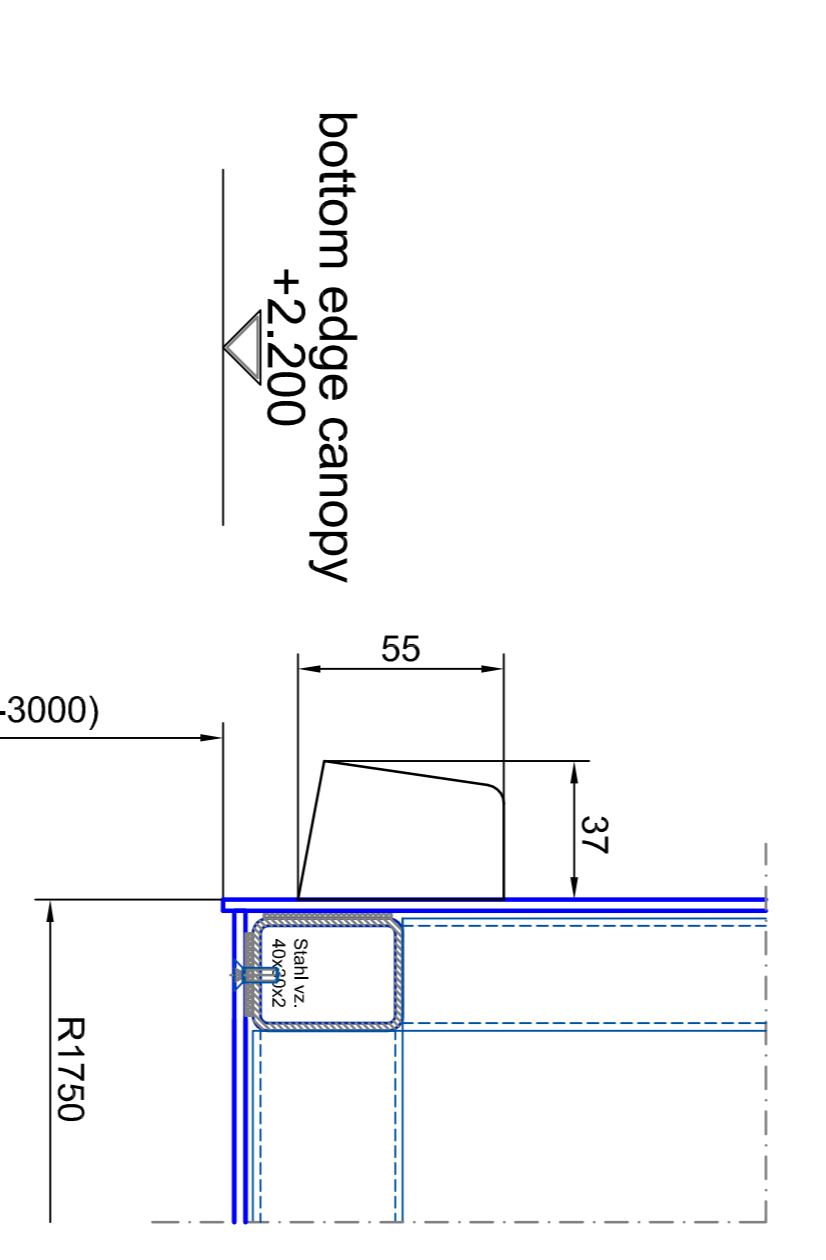

vertical section

total diameter $G = 03500$ (1800-400)
 (only from $01500 - 03500$ according to DIN 10650)

vertical section - passage area

A0 - M 1:2

vertical section - passage area

A0 - M 1:2

Scale		Scale	
Scale	Scale	Scale	Scale
1:50	1:100	1:50	1:100
1:100	1:200	1:100	1:200
1:200	1:500	1:200	1:500
1:500	1:1000	1:500	1:1000
1:1000	1:2000	1:1000	1:2000
1:2000	1:5000	1:2000	1:5000
1:5000	1:10000	1:5000	1:10000

Material		Material	
Material	Material	Material	Material
Tempered safety glass 10 mm	304 SS	Tempered safety glass 10 mm	304 SS
OPTION: 100% pure aluminum support profiles, color: anthracite, height: 22mm, 3 parts	100% pure aluminum support profiles, color: anthracite, height: 22mm, 3 parts	OPTION: 100% pure aluminum support profiles, color: anthracite, height: 22mm, 3 parts	100% pure aluminum support profiles, color: anthracite, height: 22mm, 3 parts

detail A
A0 - M 1:1

detail B
A0 - M 1:1

detail D
A0 - M 1:1

front elevation - outside

detail C
A0 - M 1:1

Scale:	A0 = M 1:1	Scale:	A0 = M 1:1
Sheet:	34/48	Sheet:	34/48
Standard:	tempered safety glass 10 mm	Standard:	tempered safety glass 10 mm
Material:	Al 2002 anodized components must be protected by anodizing	Material:	Al 2002 anodized components must be protected by anodizing
Notes:		Notes:	
Project:	BLASI	Project:	BLASI
Client:	B.L.A.S.I. G.m.b.H.	Client:	B.L.A.S.I. G.m.b.H.
Address:	Autonome Doree	Address:	Autonome Doree
Phone:	01 71 71 71	Phone:	01 71 71 71
Fax:	+49 822 / 883 - 299	Fax:	+49 822 / 883 - 299
E-mail:	info@blasig.at	E-mail:	info@blasig.at
Web:	www.blasi.com	Web:	www.blasi.com
Year:	2022	Year:	2022