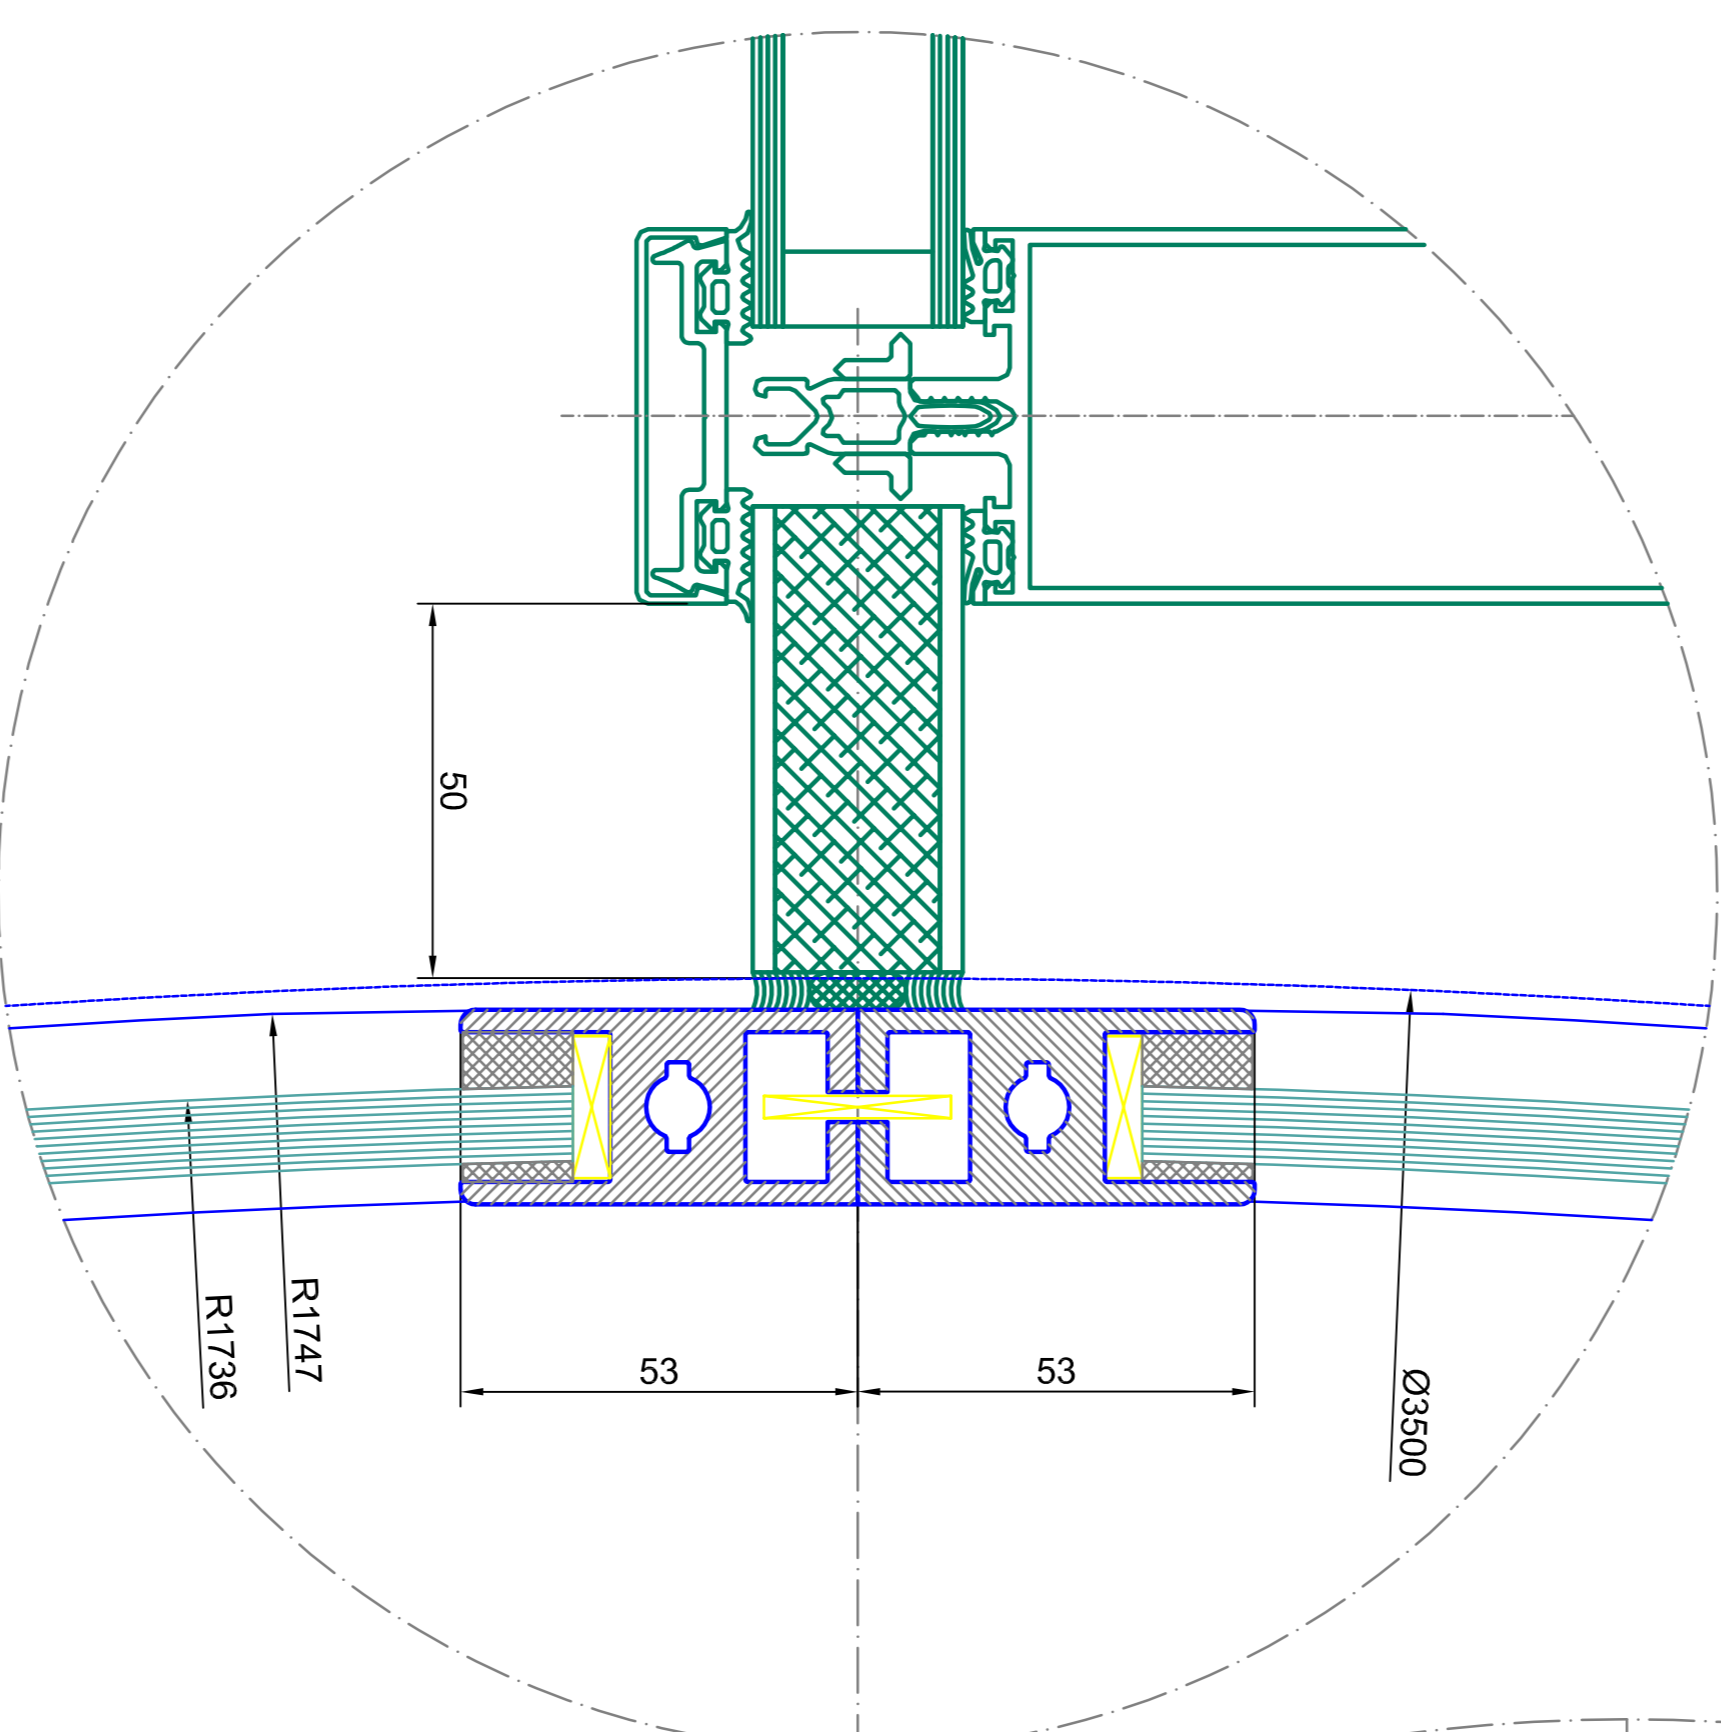

detail B
A0 - M 1:1

detail C
A0 - M 1:1