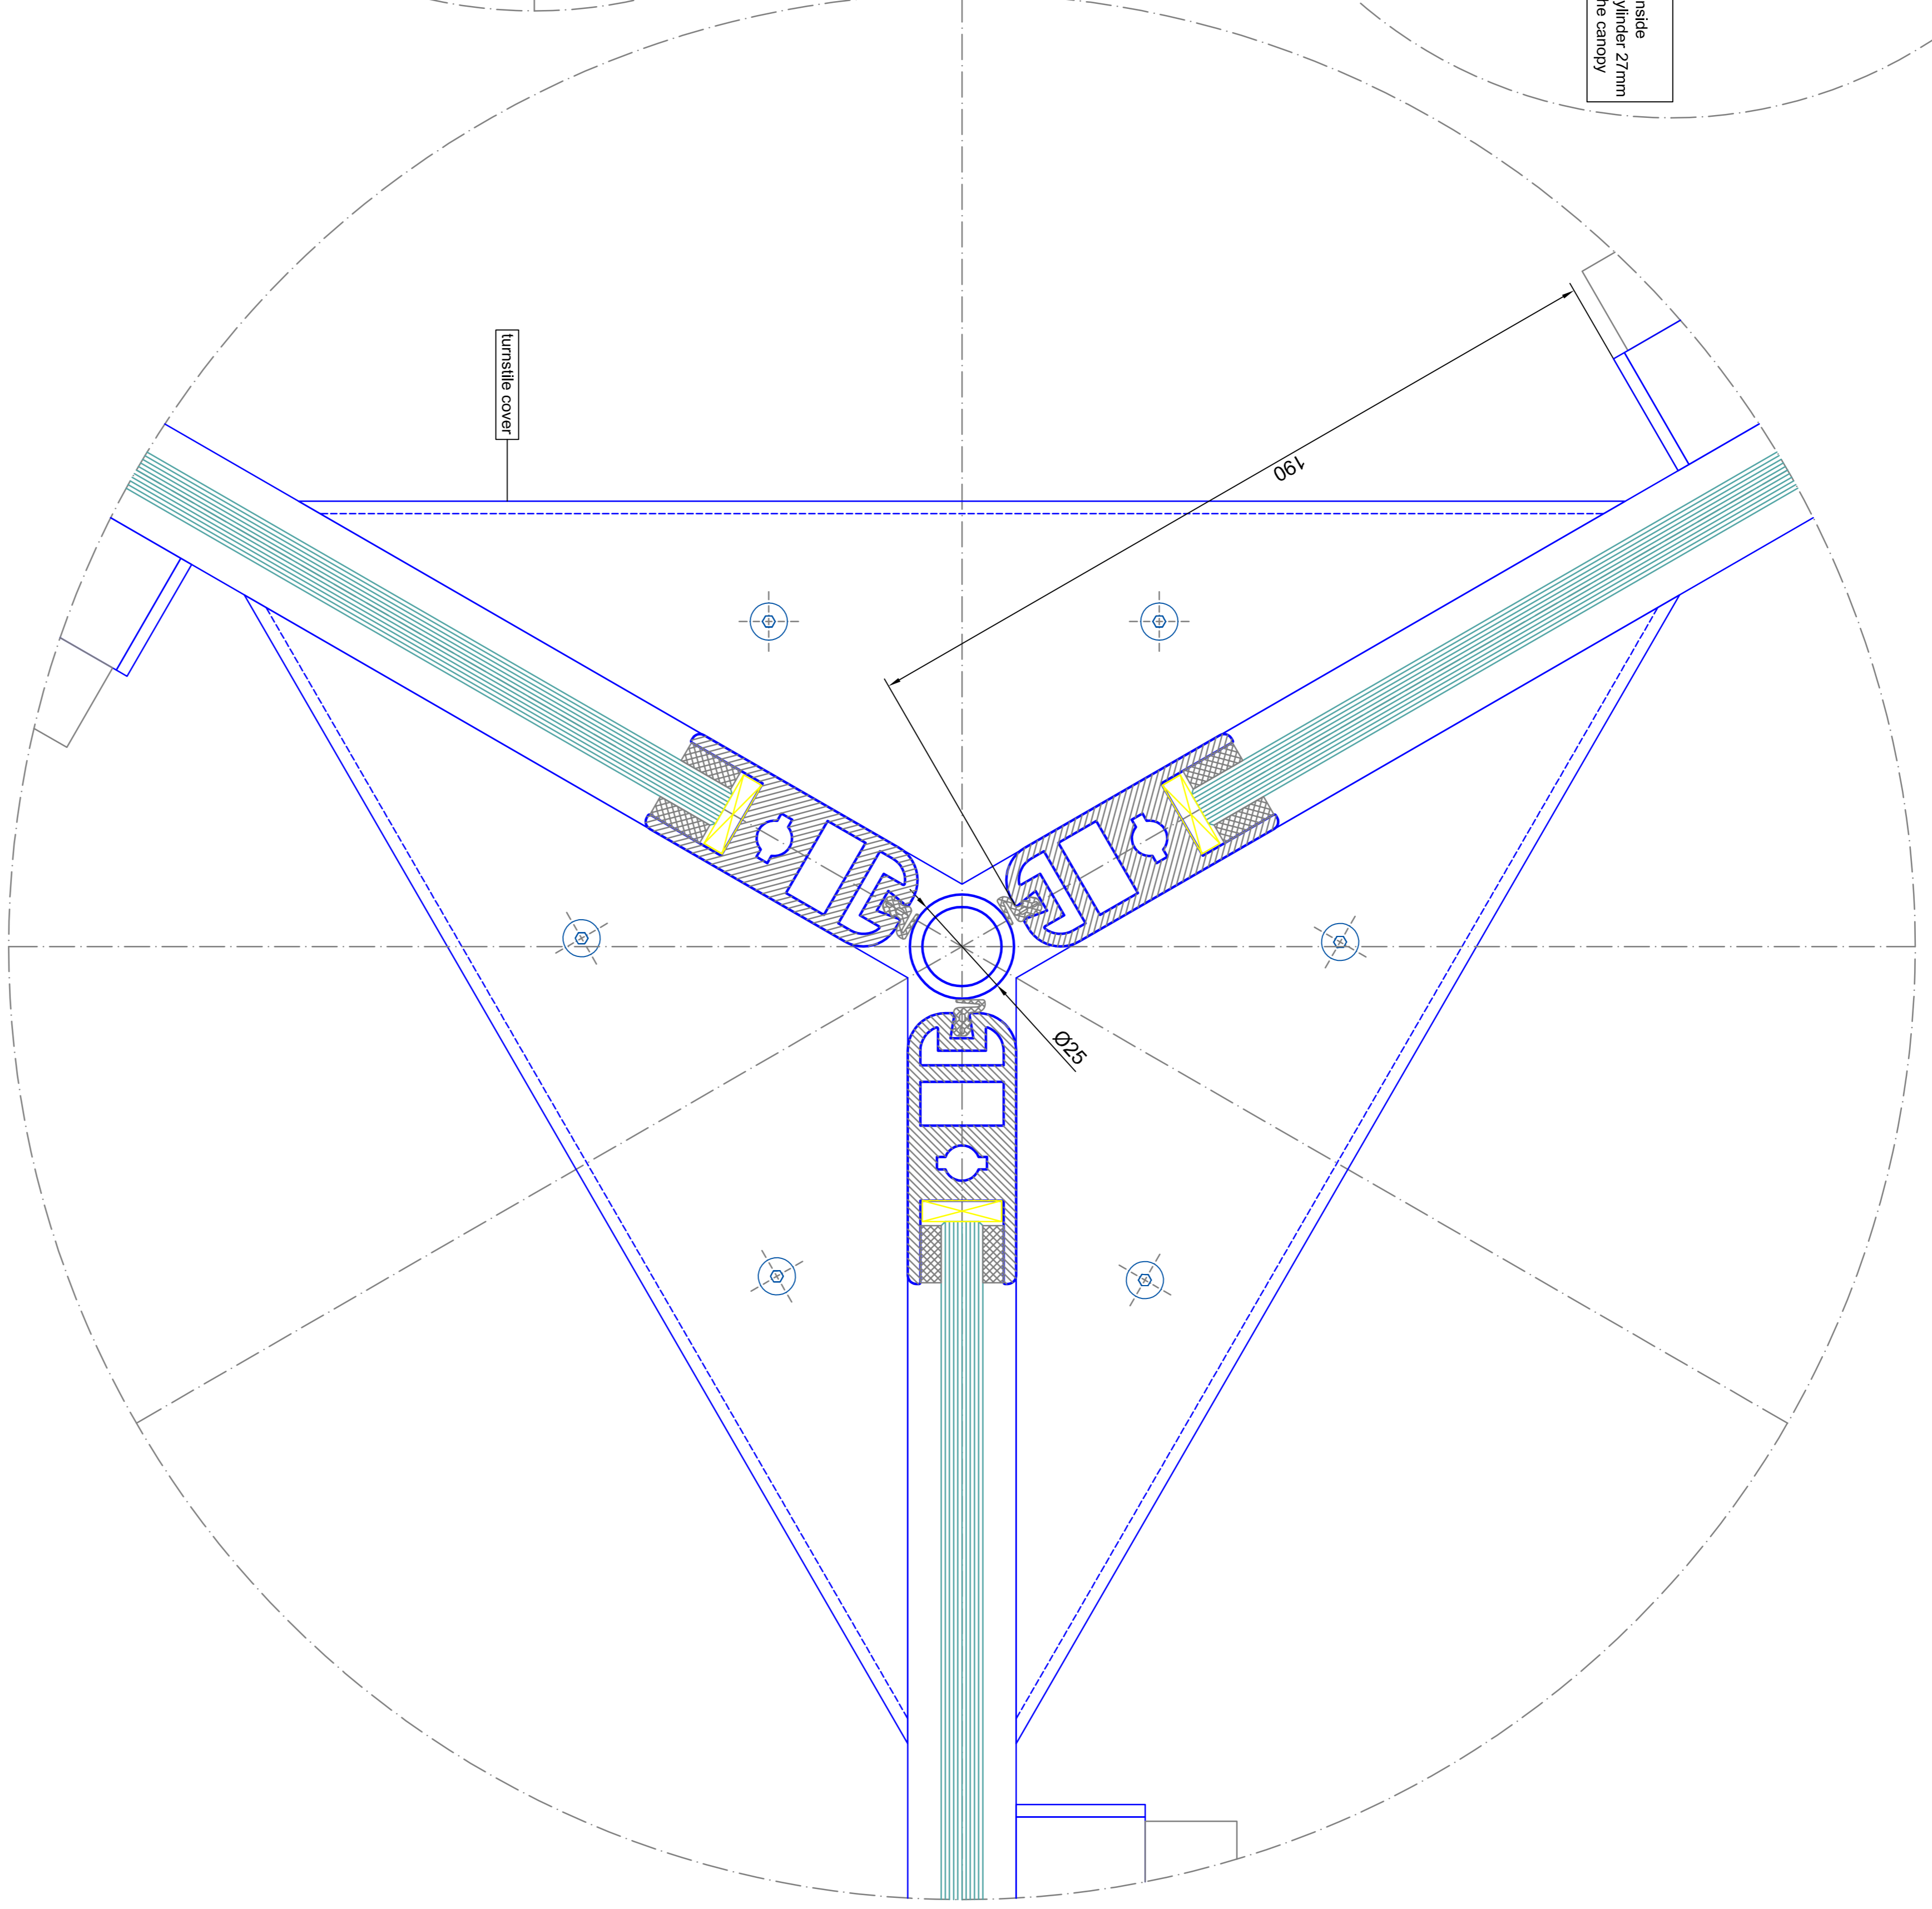

detail D
A0 - M 1:1