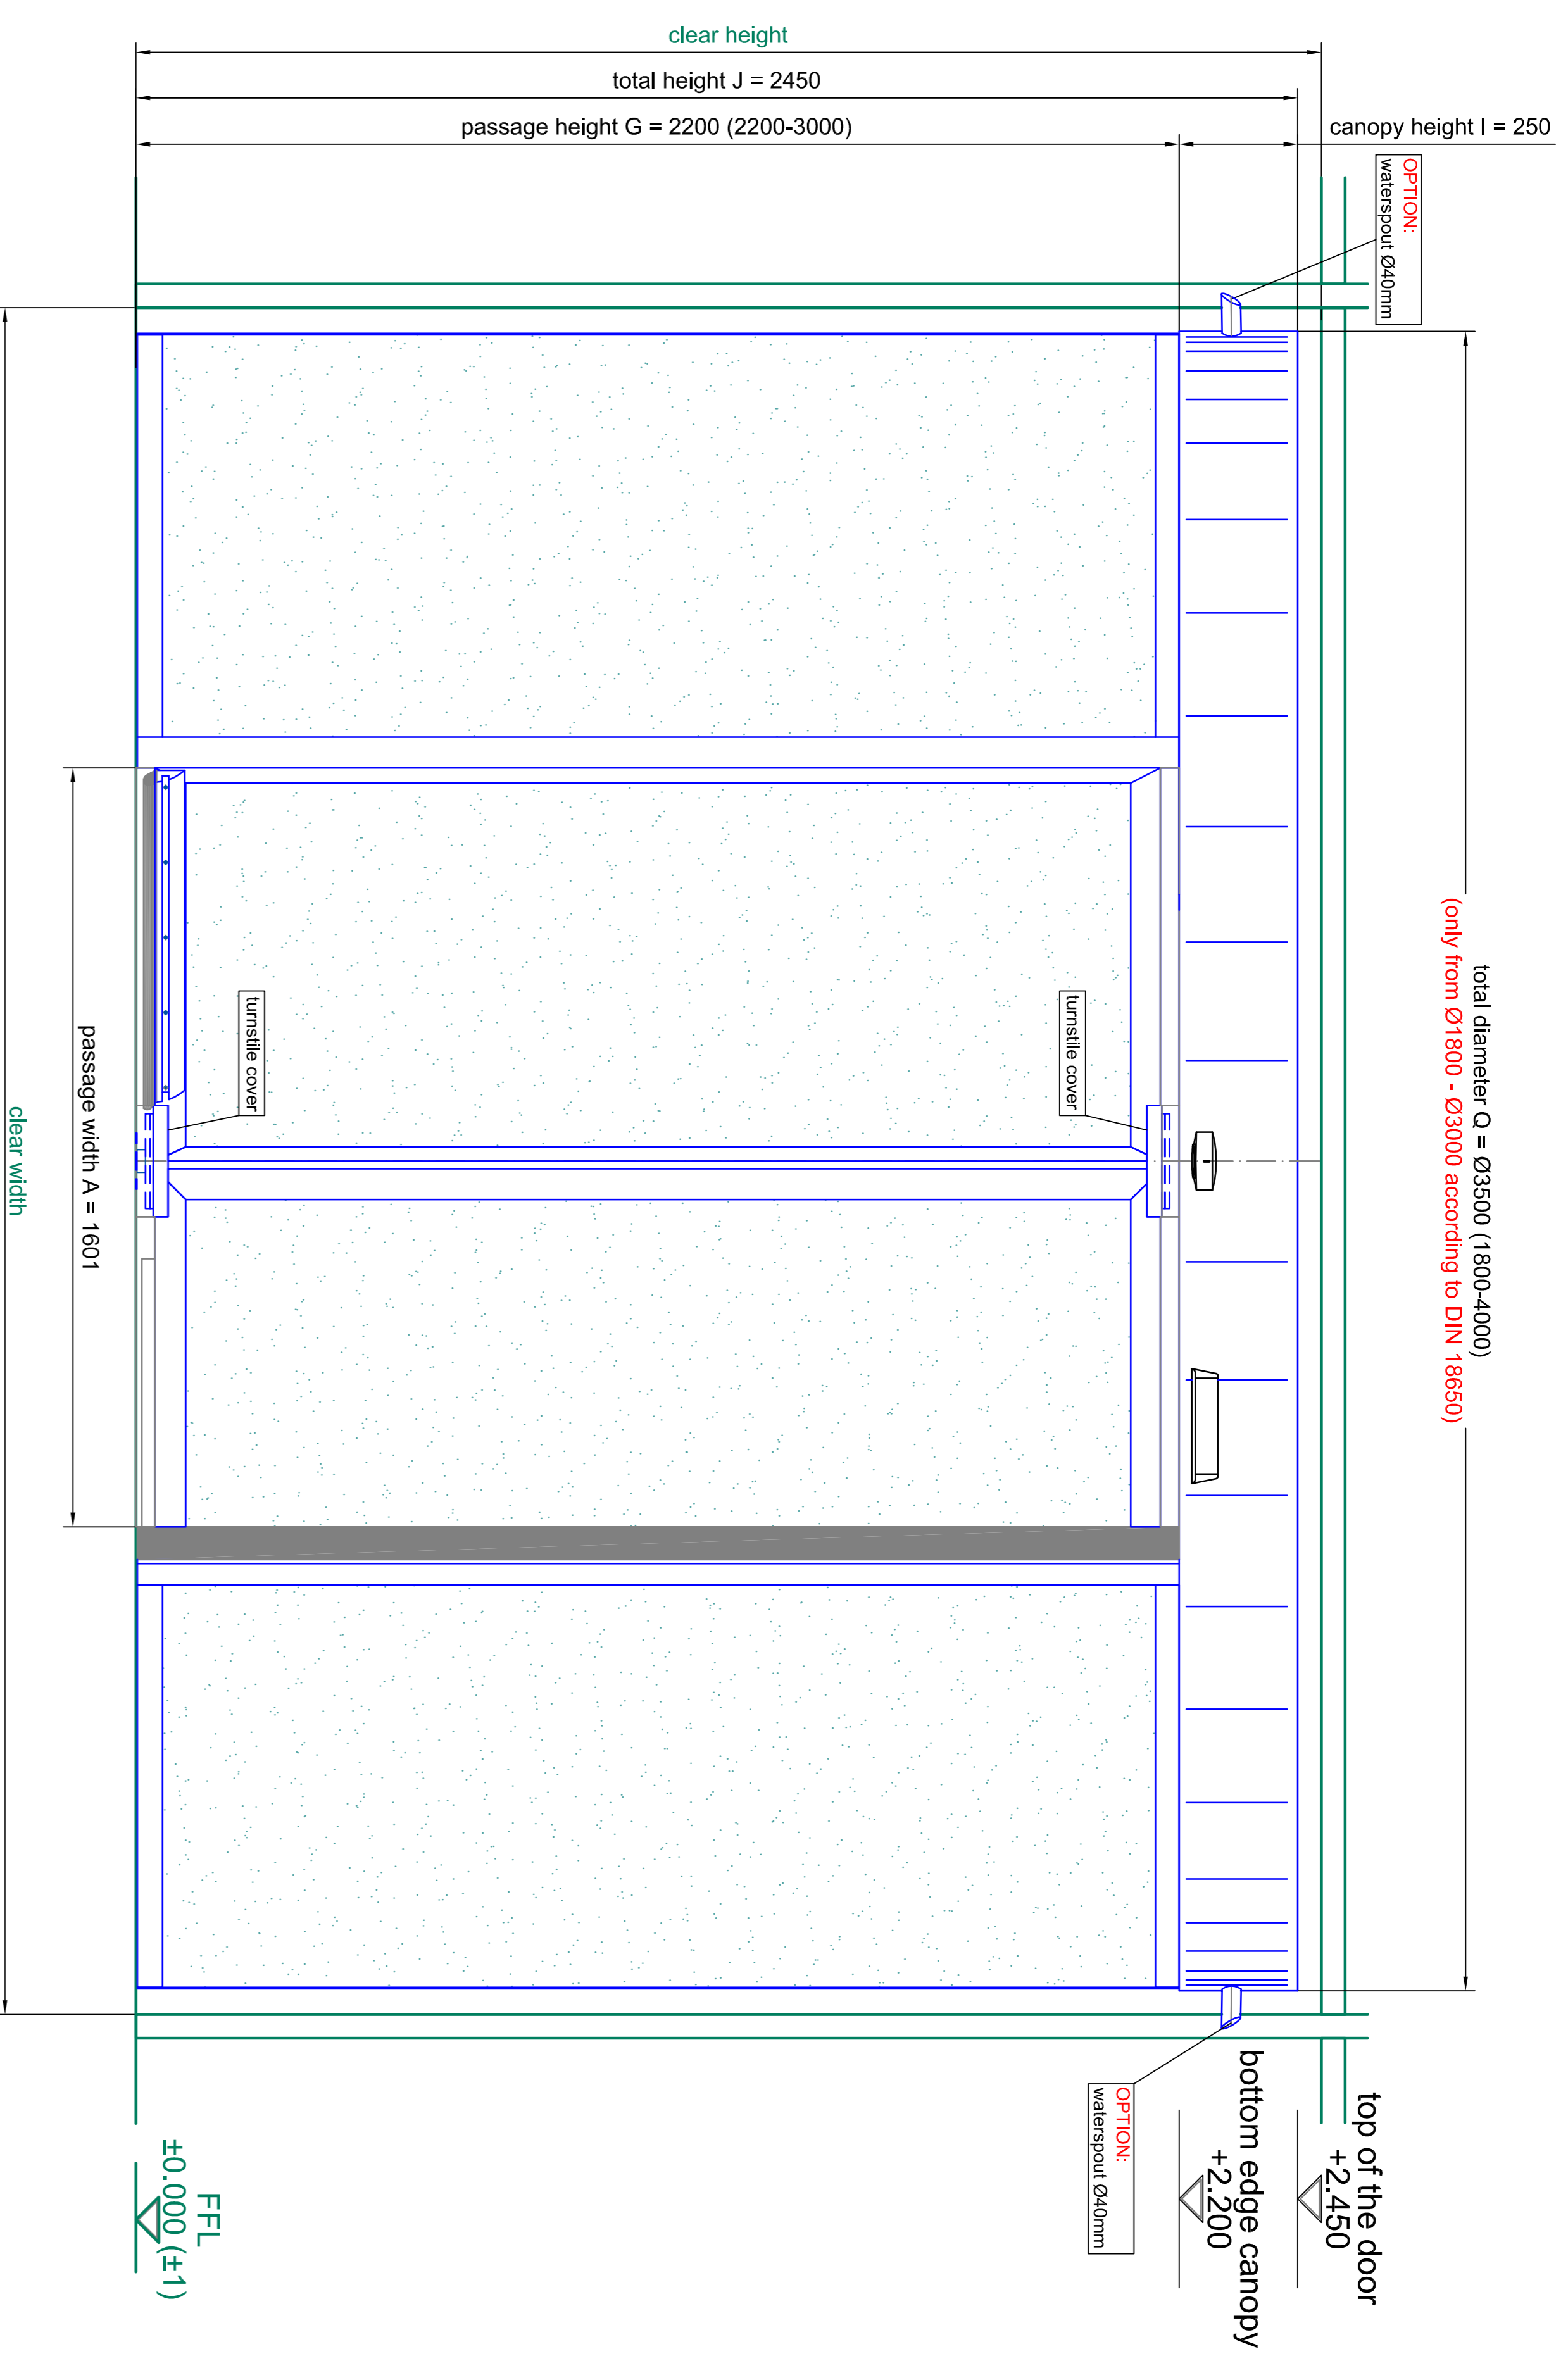

vertical section

total diameter $G = 03500$ (1800-400)
 (only from $01500 - 03500$ according to DIN 10650)

vertical section - passage area

A0 - M 1:2

vertical section - passage area

A0 - M 1:2

Scale		Scale	
Scale	Scale	Scale	Scale
1:50	1:100	1:50	1:100
1:100	1:200	1:100	1:200
1:200	1:500	1:200	1:500
1:500	1:1000	1:500	1:1000
1:1000	1:2000	1:1000	1:2000
1:2000	1:5000	1:2000	1:5000
1:5000	1:10000	1:5000	1:10000

Material		Material	
Material	Material	Material	Material
Tempered safety glass 10 mm	304 SS	Tempered safety glass 10 mm	304 SS
OPTION: 100% pure aluminum support profiles, color: anthracite, height: 22mm, 3 parts	100% pure aluminum support profiles, color: anthracite, height: 22mm, 3 parts	OPTION: 100% pure aluminum support profiles, color: anthracite, height: 22mm, 3 parts	100% pure aluminum support profiles, color: anthracite, height: 22mm, 3 parts

detail A
A0 - M 1:1

detail B
A0 - M 1:1

detail D
A0 - M 1:1

front elevation - outside

detail C
A0 - M 1:1

Scale:	A0 = M 1:1	Scale:	A0 = M 1:1
Sheet:	34/48	Sheet:	34/48
Standard:	tempered safety glass 10 mm	Standard:	tempered safety glass 10 mm
Material:	Al 2002 anodized components must be protected by anodizing	Material:	Al 2002 anodized components must be protected by anodizing
Notes:		Notes:	
Project:	BLASI	Project:	BLASI
Client:	B.L.A.S.I. G.m.b.H.	Client:	B.L.A.S.I. G.m.b.H.
Address:	Autonome Doree	Address:	Autonome Doree
Phone:	01 71 71 71	Phone:	01 71 71 71
Fax:	+49 822 / 883 - 299	Fax:	+49 822 / 883 - 299
E-mail:	info@blasig.at	E-mail:	info@blasig.at
Web:	www.blasi.com	Web:	www.blasi.com
Year:	2022	Year:	2022