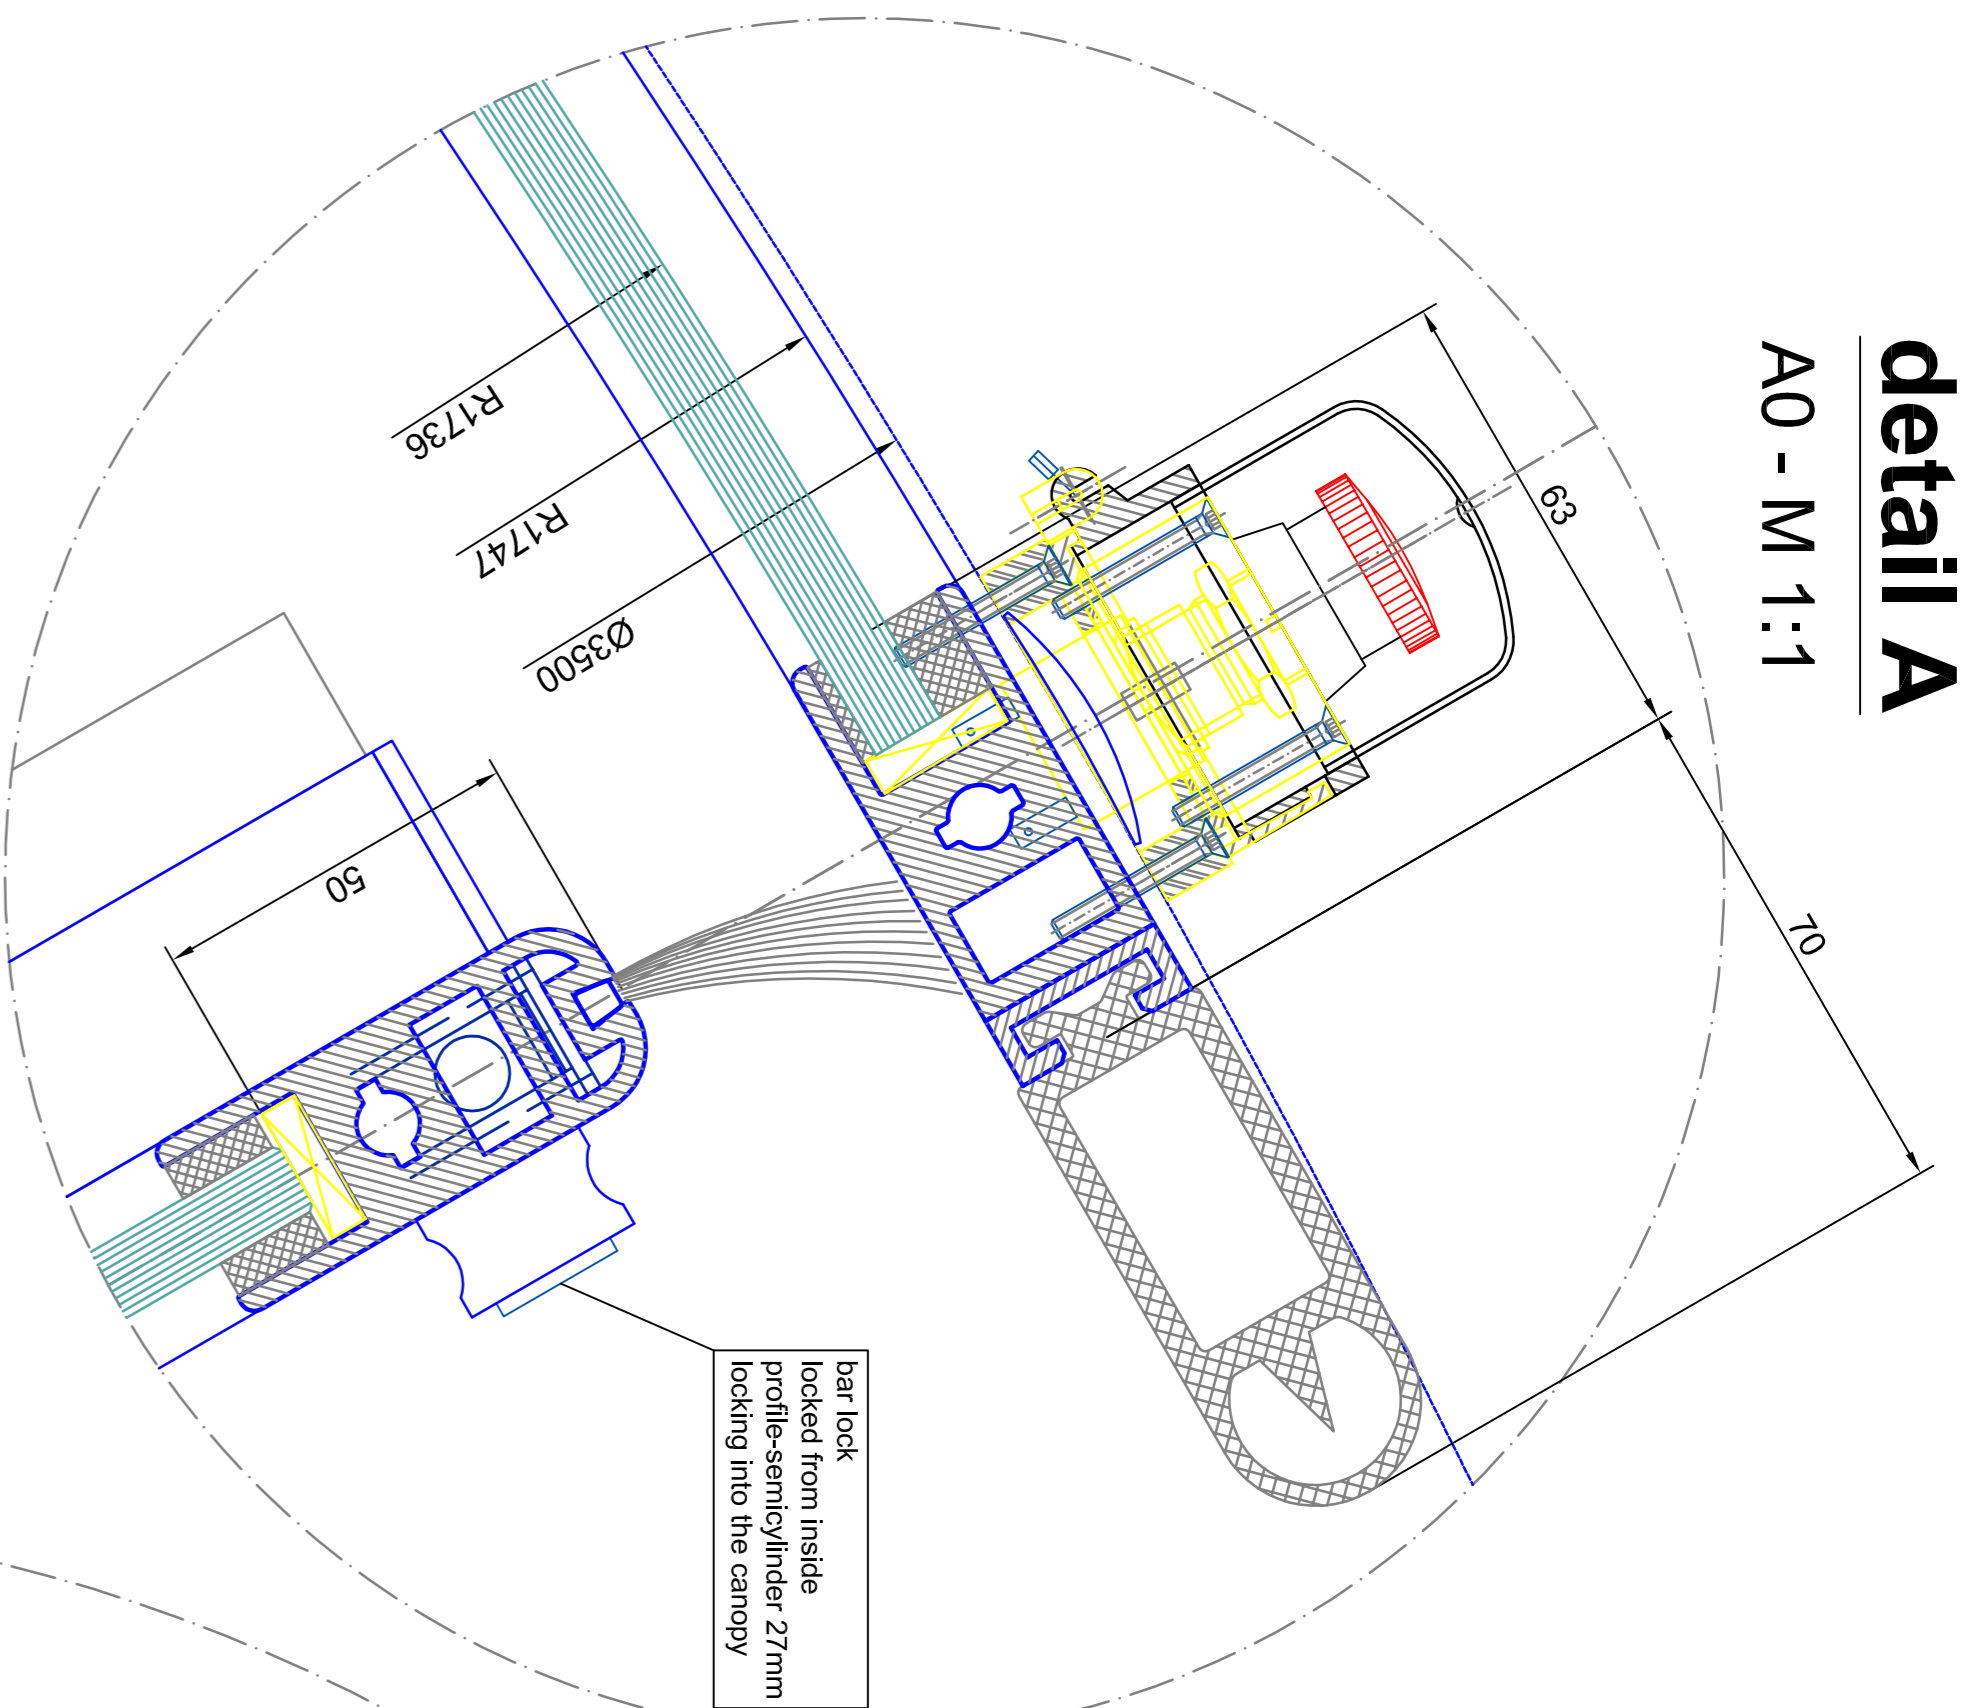

detail A
A0 - M 1:1

detail B
A0 - M 1:1