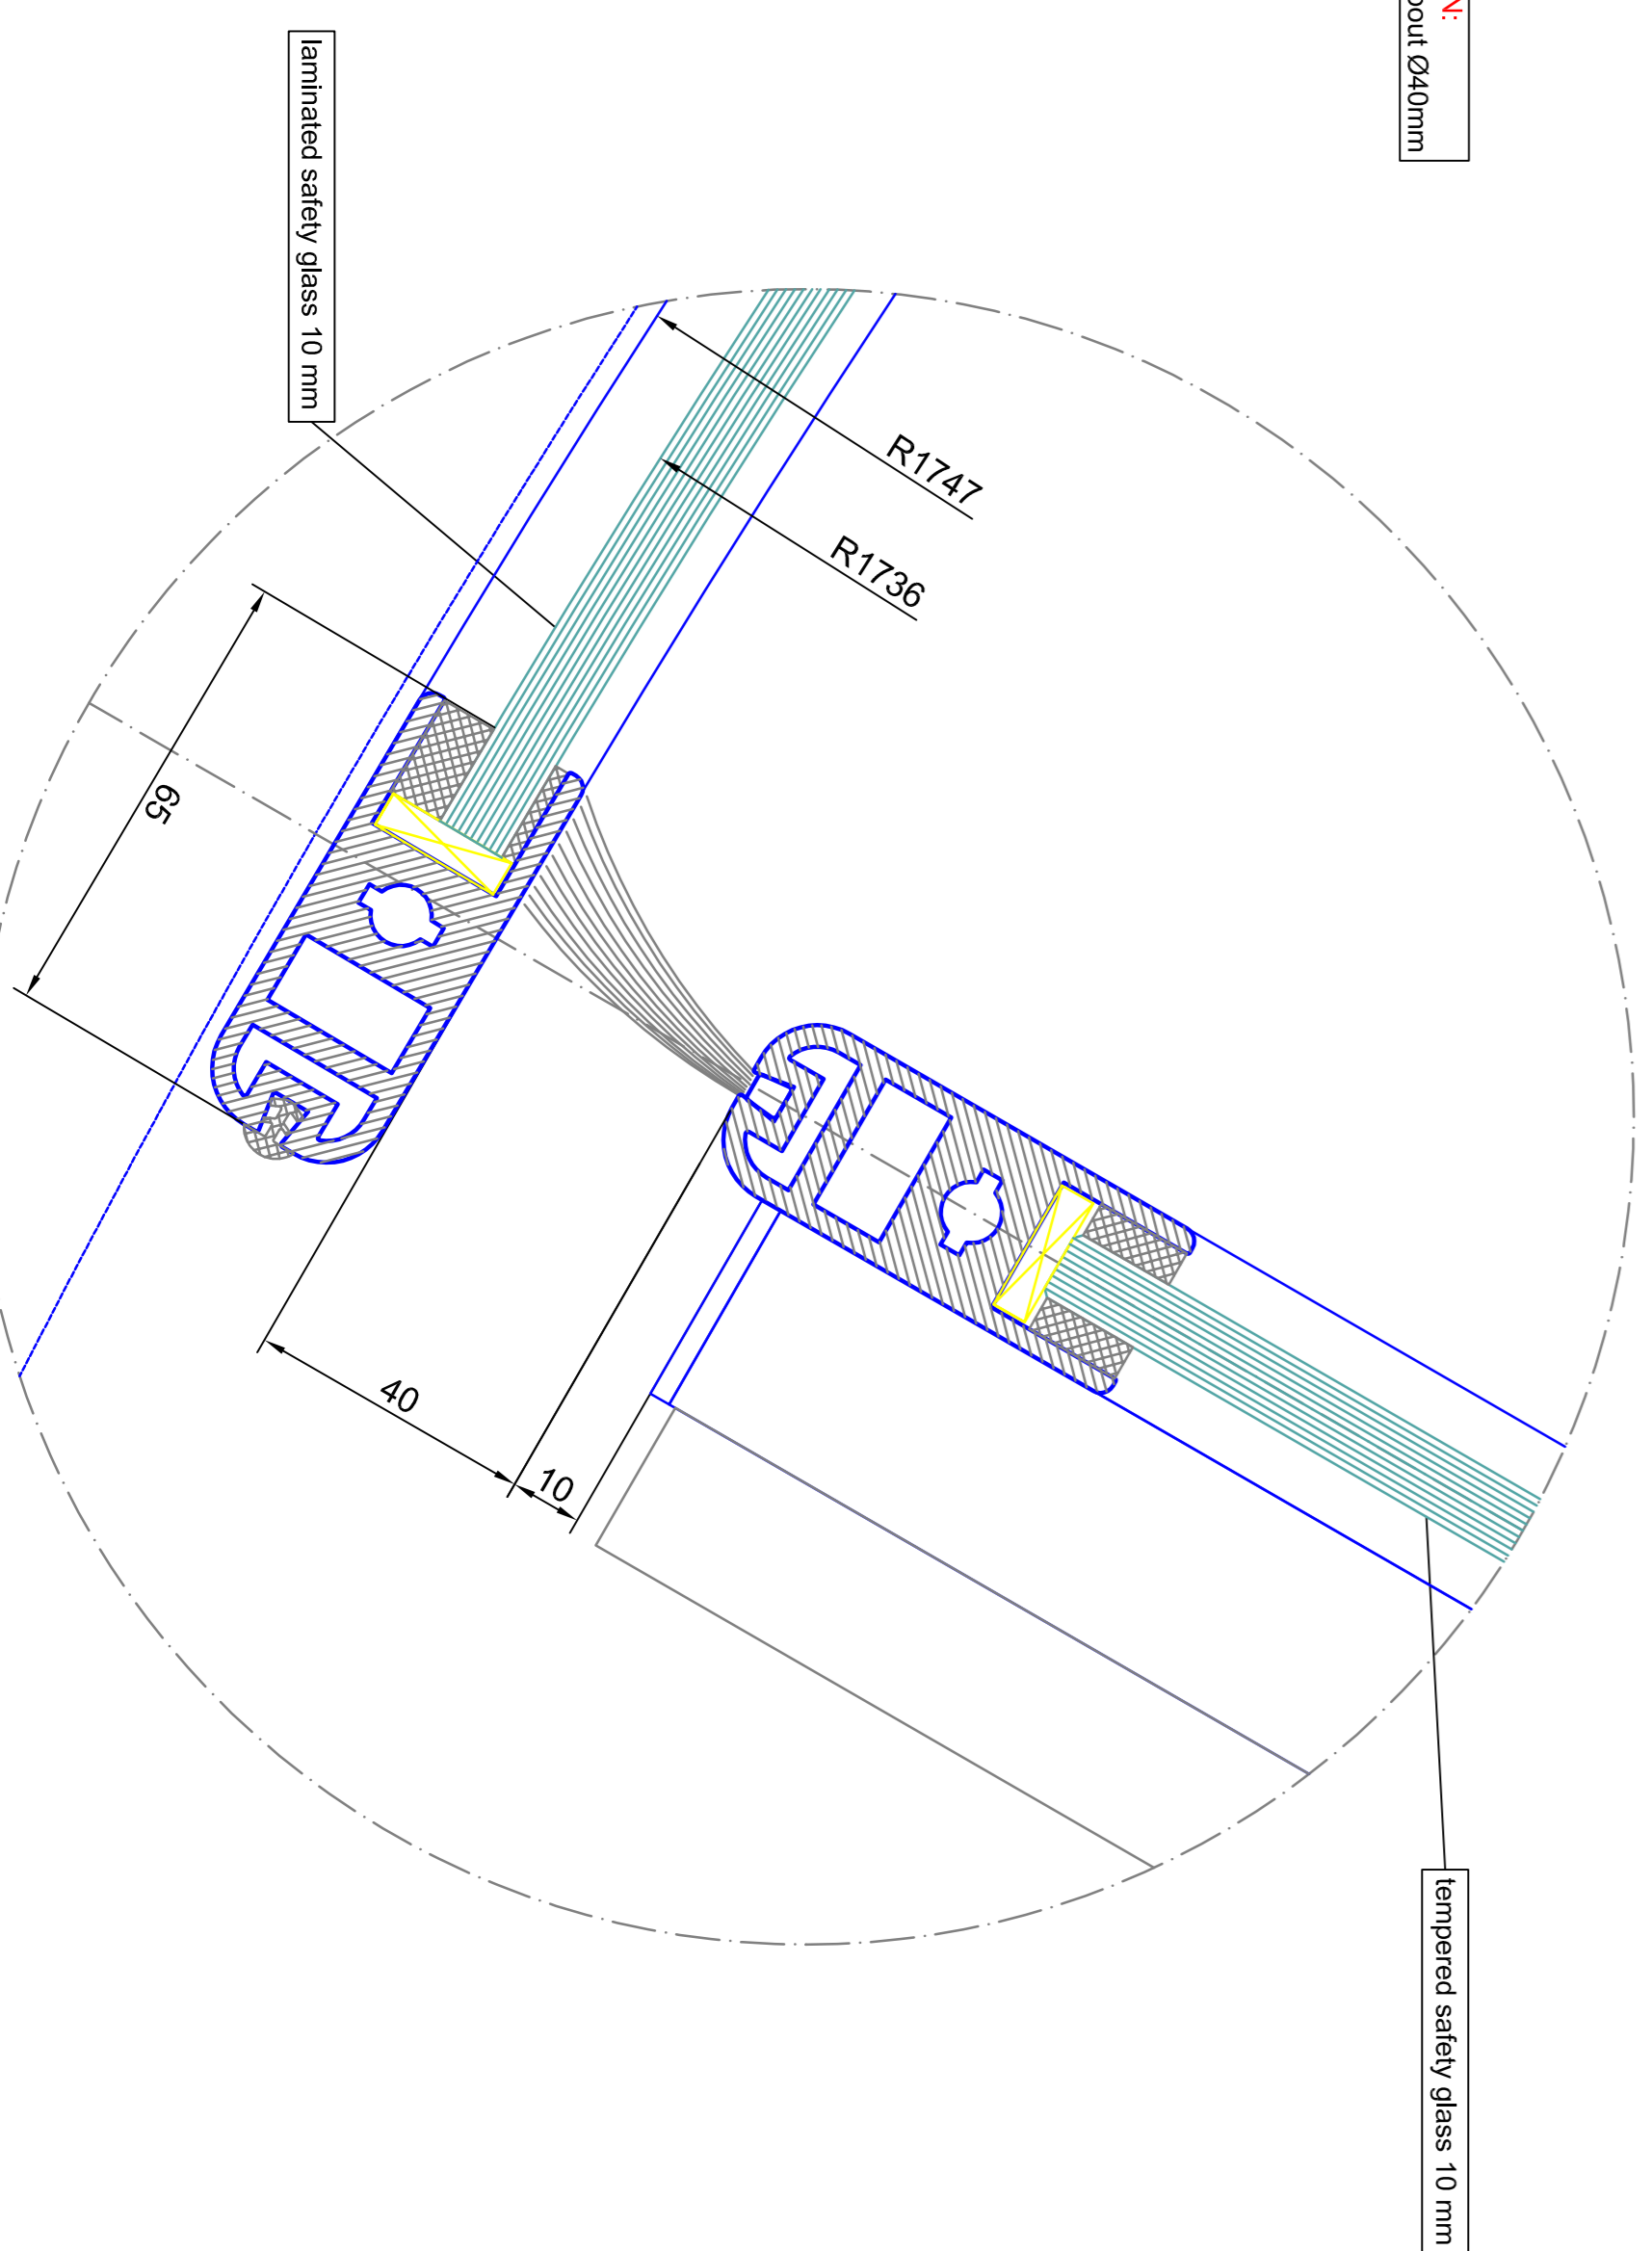

vertical section

total diameter $G = 03500$ (1800-400)
 (only from $01500 - 03500$ according to DIN 10650)

vertical section - passage area

A0 - M 1:2

vertical section - passage area

A0 - M 1:2

Scale		Scale	
Scale	Scale	Scale	Scale
1:50	1:100	1:50	1:100
1:100	1:200	1:100	1:200
1:200	1:500	1:200	1:500
1:500	1:1000	1:500	1:1000
1:1000	1:2000	1:1000	1:2000
1:2000	1:5000	1:2000	1:5000
1:5000	1:10000	1:5000	1:10000

Material		Material	
Material	Material	Material	Material
Tempered safety glass 10 mm	304 SS	Tempered safety glass 10 mm	304 SS
OPTION: 100% pure aluminum support profiles, color: anthracite, height: 22mm, 3 parts	100% pure aluminum support profiles, color: anthracite, height: 22mm, 3 parts	OPTION: 100% pure aluminum support profiles, color: anthracite, height: 22mm, 3 parts	100% pure aluminum support profiles, color: anthracite, height: 22mm, 3 parts

detail A
A0 - M 1:1

detail B
A0 - M 1:1

detail D
A0 - M 1:1

front elevation - outside

detail C
A0 - M 1:1

Scale:	A0 = M 1:1	Scale:	A0 = M 1:1
Sheet:	34/48	Sheet:	34/48
Standard:	tempered safety glass 10 mm	Standard:	tempered safety glass 10 mm
Material:	Al 2002 anodized components must be protected by anodizing	Material:	Al 2002 anodized components must be protected by anodizing
Notes:		Notes:	
Project:	BLASI	Project:	BLASI
Client:	B.L.A.S.I. G.m.b.H.	Client:	B.L.A.S.I. G.m.b.H.
Address:	Autonome Doree	Address:	Autonome Doree
Phone:	01 71 71 71	Phone:	01 71 71 71
Fax:	+49 822 / 883 - 299	Fax:	+49 822 / 883 - 299
E-mail:	info@blasig.at	E-mail:	info@blasig.at
Web:	www.blasi.com	Web:	www.blasi.com
Year:	2022	Year:	2022