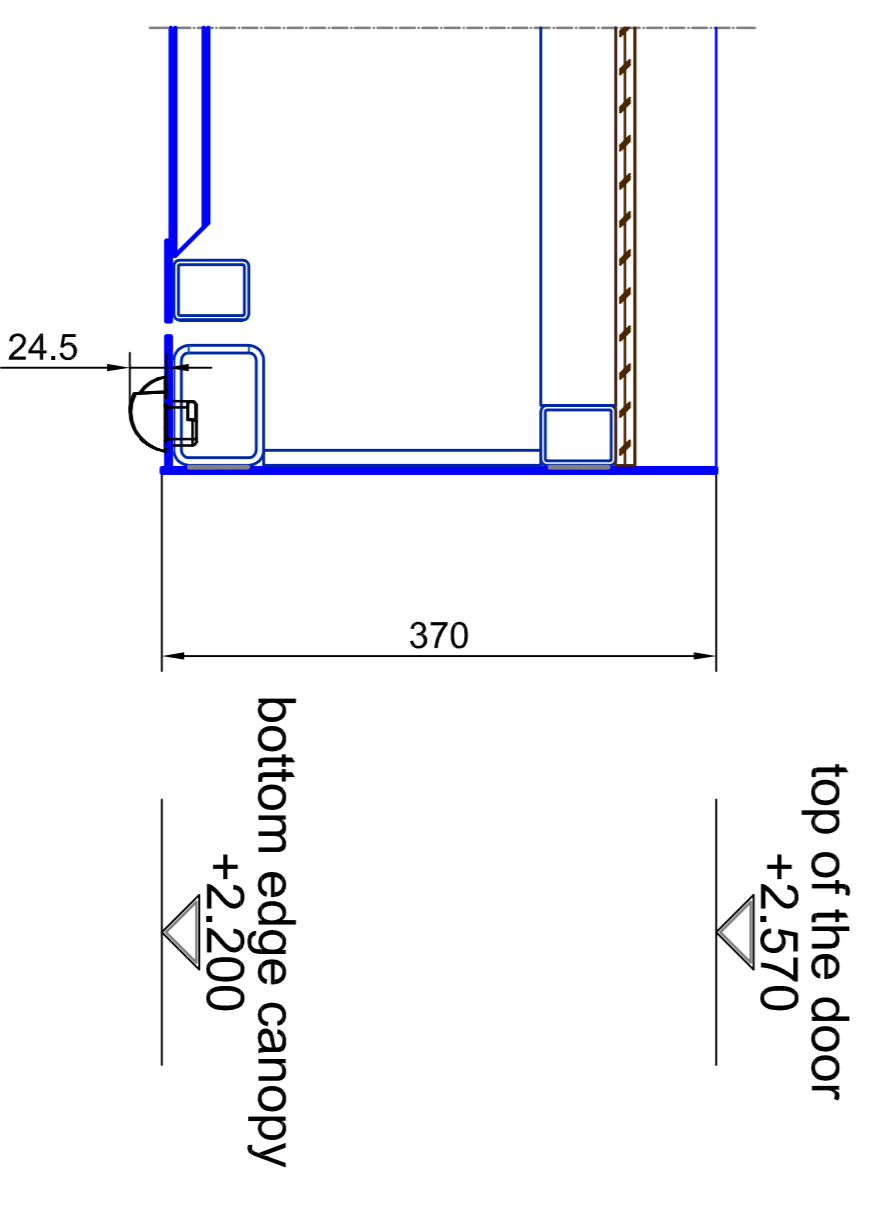

vertical section - dust roof / outside

inside

top of the door
+2.570

bottom edge canopy
+2.200

top of the door
+2.550

dust roof - natural aluminium
sheet 2mm - not watertight

vertical section

outside

inside

bottom edge canopy
+2.200

vertical section - watertight roof - multipart

OPTION:
watertight roof - natural
aluminium sheet 3mm, multipart
watertight welded + sealed

natural aluminium - U-profile

vertical section - passage area / inside

top of the door
+2.570

bottom edge canopy
+2.200

FEL
±0.000 (±1)
SSL
-0.065 (±1)

BLASI B L A S I 0 m b H Automatic Door 0 - 1 7 1 2 - 14000 Tel. +49(0)22 / 883 - 81 Fax. +49(0)22 / 883 - 28 E-mail: info@blasio.de WWW: blasio.de		Type: K21-SISF-36 Configuration No.: SAMPLE DRAWING ONLY	
Scale: A0 = M 1:5	Scale: A0 = M 1:5	Scale: A0 = M 1:5	Scale: A0 = M 1:5
Sheet: tempered safety glass 10 mm	Sheet: tempered safety glass 10 mm	Sheet: tempered safety glass 10 mm	Sheet: tempered safety glass 10 mm
Frame: 36x48	Frame: 36x48	Frame: 36x48	Frame: 36x48
Color: 3030	Color: 3030	Color: 3030	Color: 3030
Accessories: 3030	Accessories: 3030	Accessories: 3030	Accessories: 3030
Hardware: 3030	Hardware: 3030	Hardware: 3030	Hardware: 3030
Door: 3030	Door: 3030	Door: 3030	Door: 3030
Panel: 3030	Panel: 3030	Panel: 3030	Panel: 3030