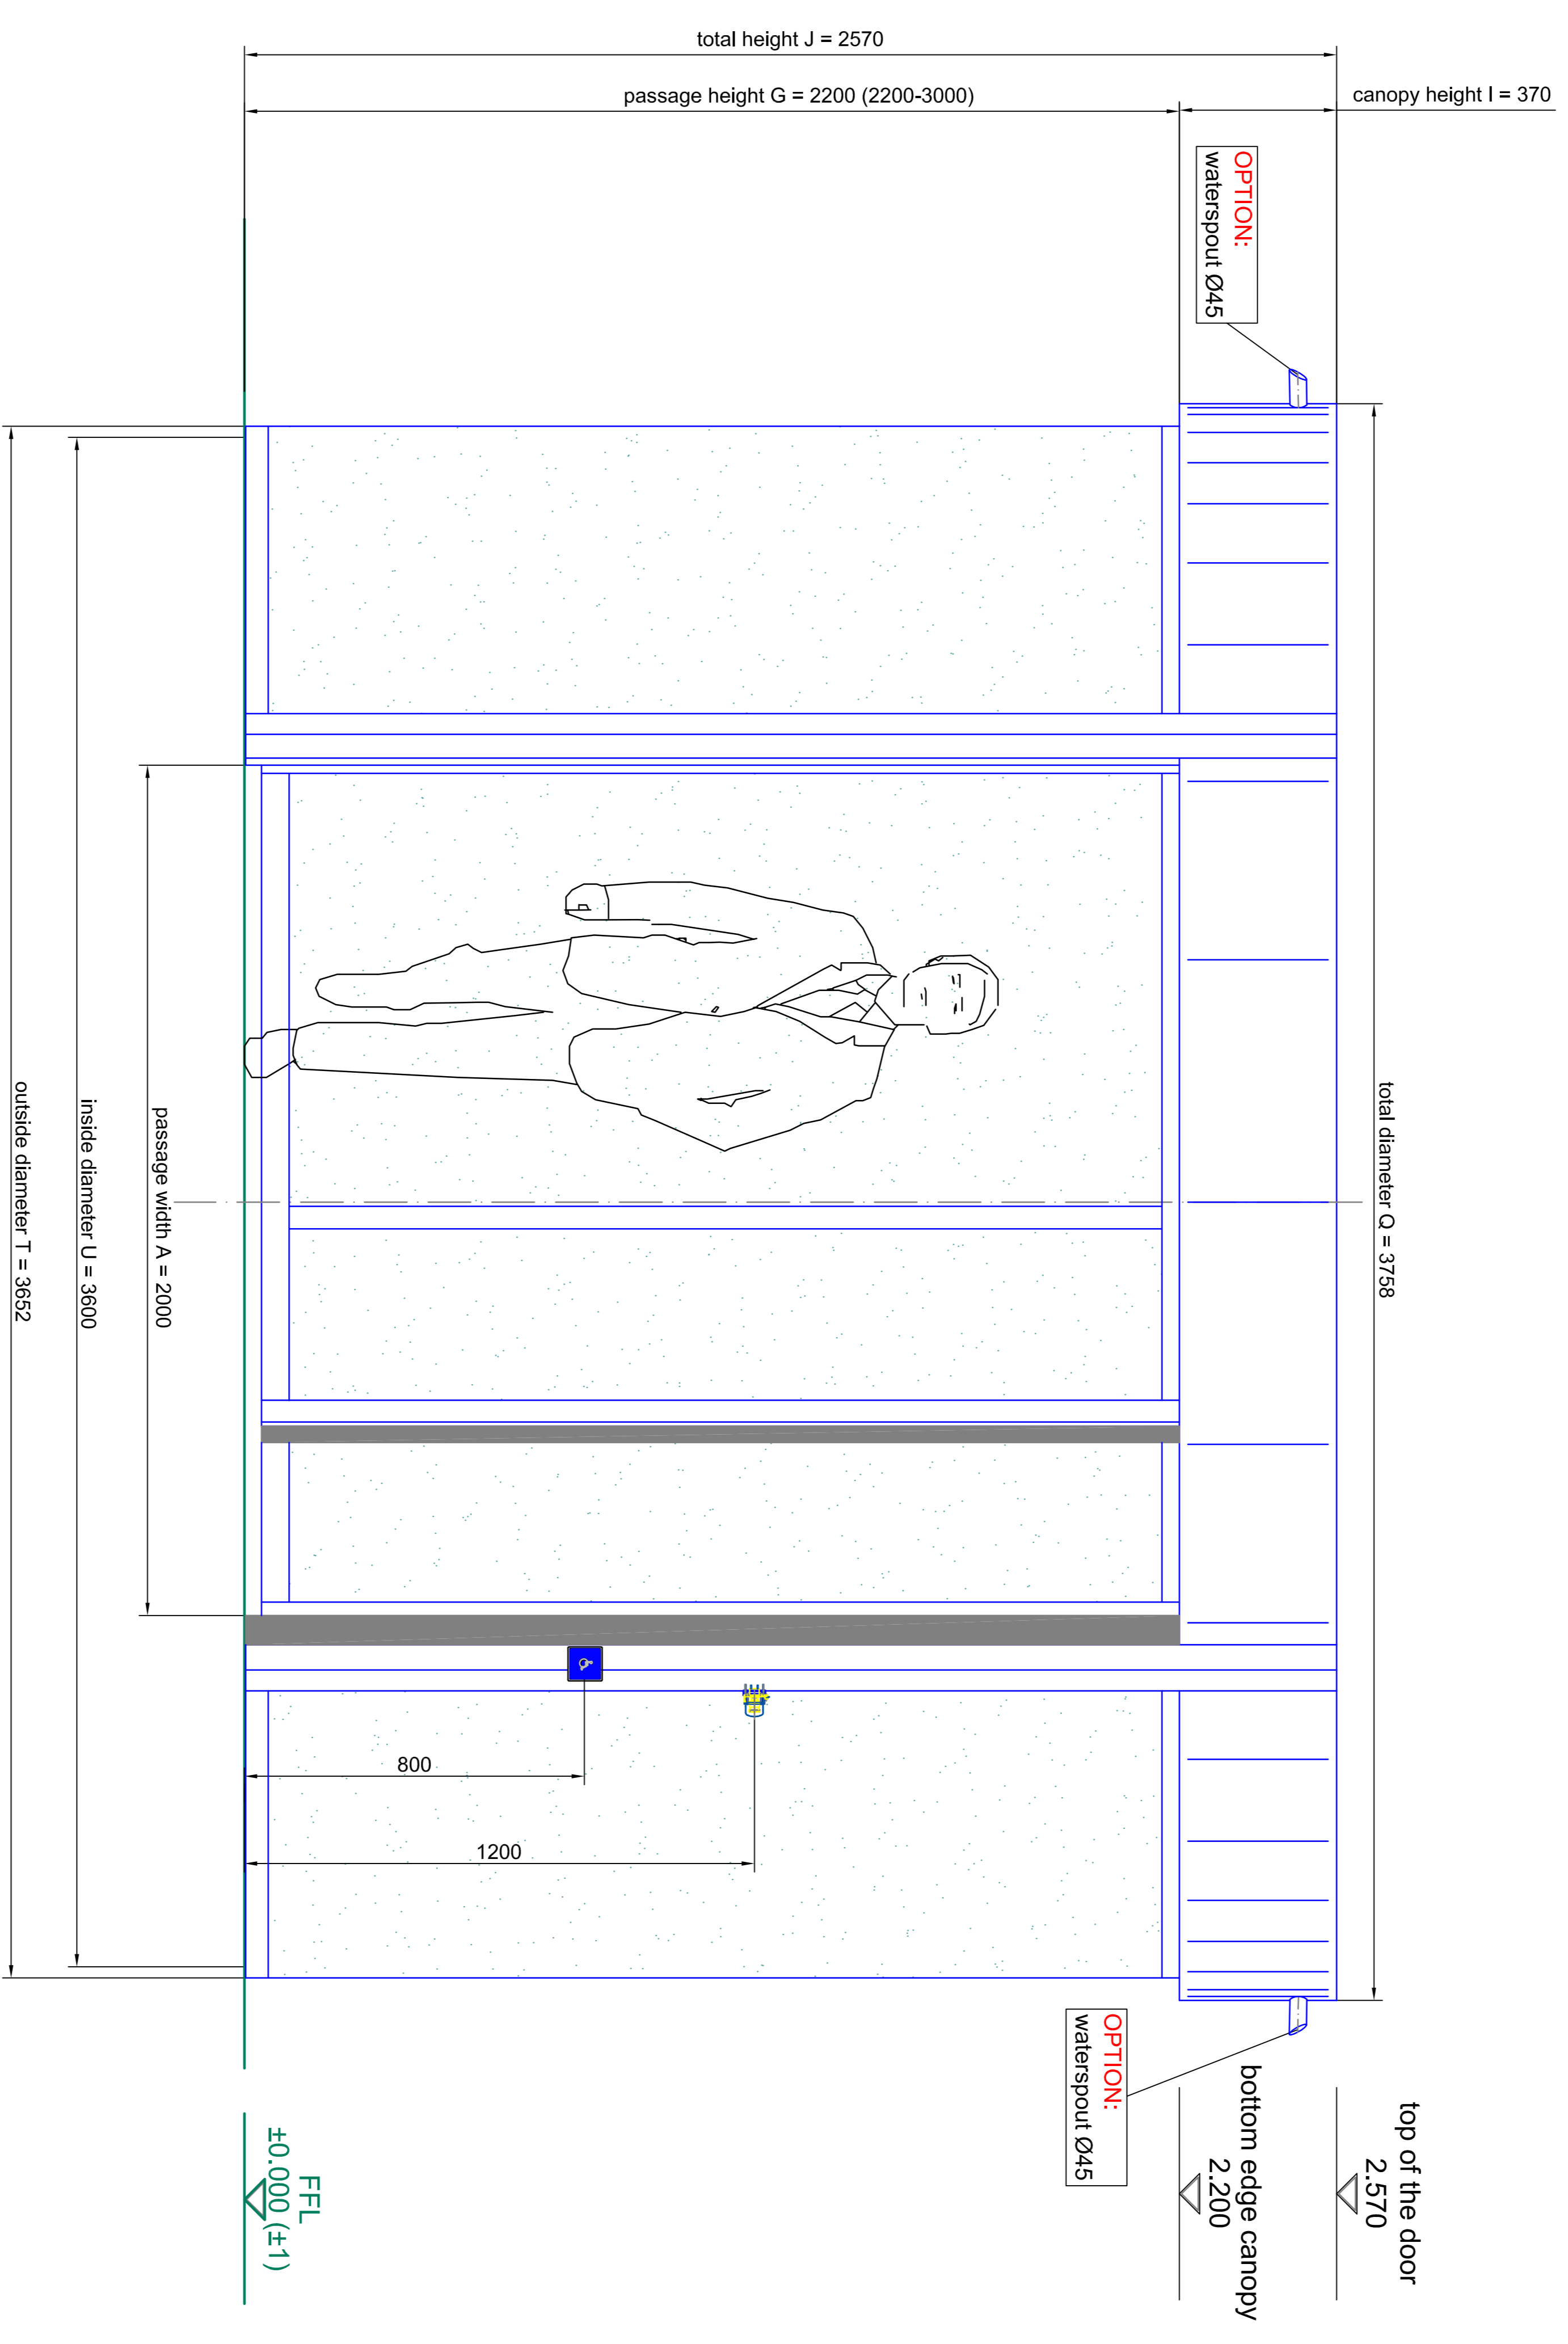

vertical section - dust roof / outside

inside

top of the door
+2.570

bottom edge canopy
+2.200

top of the door
+2.550

dust roof - natural aluminium
sheet 2mm - not watertight

vertical section

outside

inside

bottom edge canopy
+2.200

vertical section - watertight roof - multipart

OPTION:
watertight roof - natural
aluminium sheet 3mm, multipart
watertight welded + sealed

natural aluminium - U-profile

vertical section - passage area / inside

top of the door
+2.570

bottom edge canopy
+2.200

FEL
±0.000 (±1)
SSL
-0.065 (±1)

BLASI B L A S I 0 m b H Automatic Door 0 - 1 7 1 2 - 14000 Tel. +49(0)22 / 883 - 81 Fax. +49(0)22 / 883 - 28 E-mail: info@blasio.de WWW: blasio.de		Type: K21-SISF-36 Configuration No.: SAMPLE DRAWING ONLY	
Scale: A0 = M 1:5	Scale: A0 = M 1:5	Scale: A0 = M 1:5	Scale: A0 = M 1:5
Sheet: tempered safety glass 10 mm	Sheet: tempered safety glass 10 mm	Sheet: tempered safety glass 10 mm	Sheet: tempered safety glass 10 mm
Frame: 36x48	Frame: 36x48	Frame: 36x48	Frame: 36x48
Color: 3030	Color: 3030	Color: 3030	Color: 3030
Accessories: 3030	Accessories: 3030	Accessories: 3030	Accessories: 3030
Hardware: 3030	Hardware: 3030	Hardware: 3030	Hardware: 3030
Door: 3030	Door: 3030	Door: 3030	Door: 3030
Panel: 3030	Panel: 3030	Panel: 3030	Panel: 3030