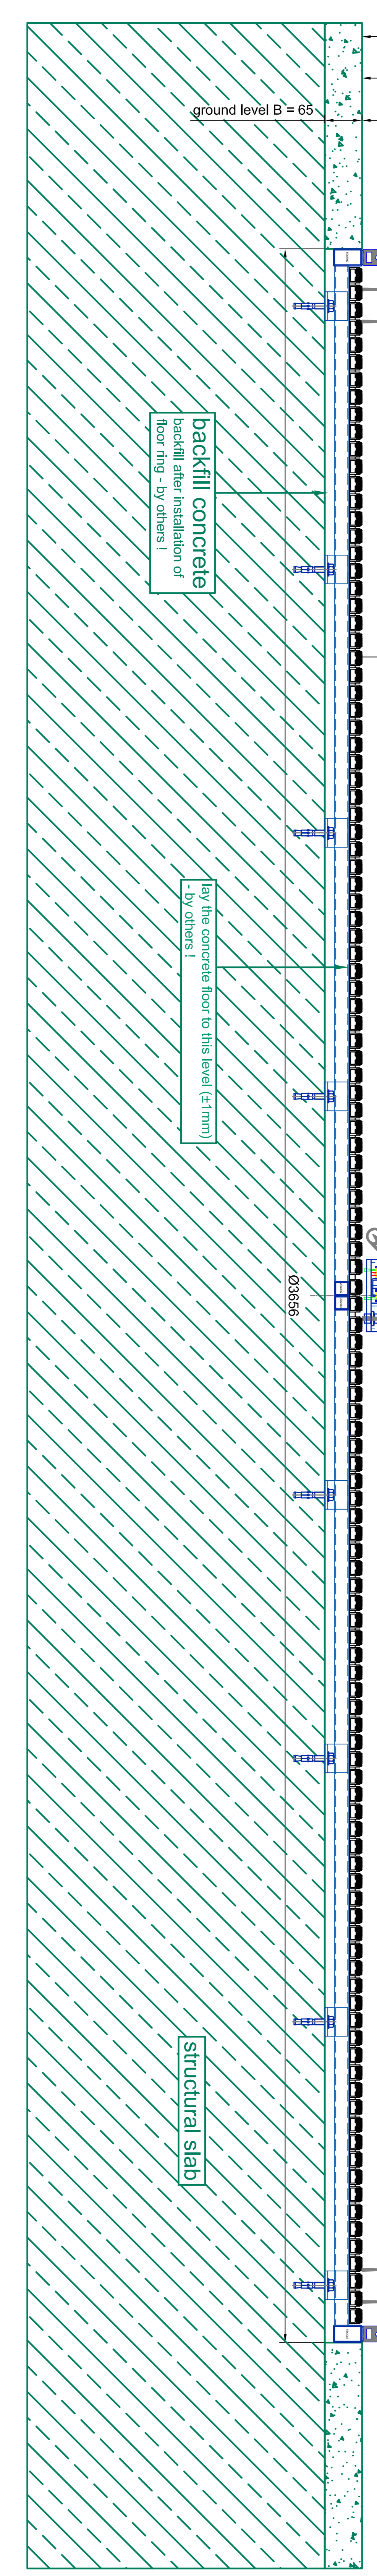

vertical section - dust roof / outside

inside

top of the door
+2.570

bottom edge canopy
+2.200

top of the door
+2.550

dust roof - natural aluminium
sheet 2mm - not watertight

vertical section

outside

inside

bottom edge canopy
+2.200

vertical section - watertight roof - multipart

OPTION:
watertight roof - natural
aluminium sheet 3mm, multipart
watertight welded + sealed

natural aluminium - U-profile

vertical section - passage area / inside

top of the door
+2.570

bottom edge canopy
+2.200

FEL
±0.000 (±1)
SSL
-0.065 (±1)

BLASI B L A S I 0 m b H Automatic Door 0 - 1 7 1 2 - 14000 Tel. +49(0)22 / 883 - 81 Fax. +49(0)22 / 883 - 28 E-mail: info@blasio.de WWW: blasio.de		Type: K21-SISF-36 Configuration No.: SAMPLE DRAWING ONLY	
Scale: A0 = M 1:5	Scale: A0 = M 1:5	Scale: A0 = M 1:5	Scale: A0 = M 1:5
Sheet: tempered safety glass 10 mm	Sheet: tempered safety glass 10 mm	Sheet: tempered safety glass 10 mm	Sheet: tempered safety glass 10 mm
Frame: 36x48	Frame: 36x48	Frame: 36x48	Frame: 36x48
Color: 3030	Color: 3030	Color: 3030	Color: 3030
Accessories: 3030	Accessories: 3030	Accessories: 3030	Accessories: 3030
Hardware: 3030	Hardware: 3030	Hardware: 3030	Hardware: 3030
Door: 3030	Door: 3030	Door: 3030	Door: 3030
Panel: 3030	Panel: 3030	Panel: 3030	Panel: 3030