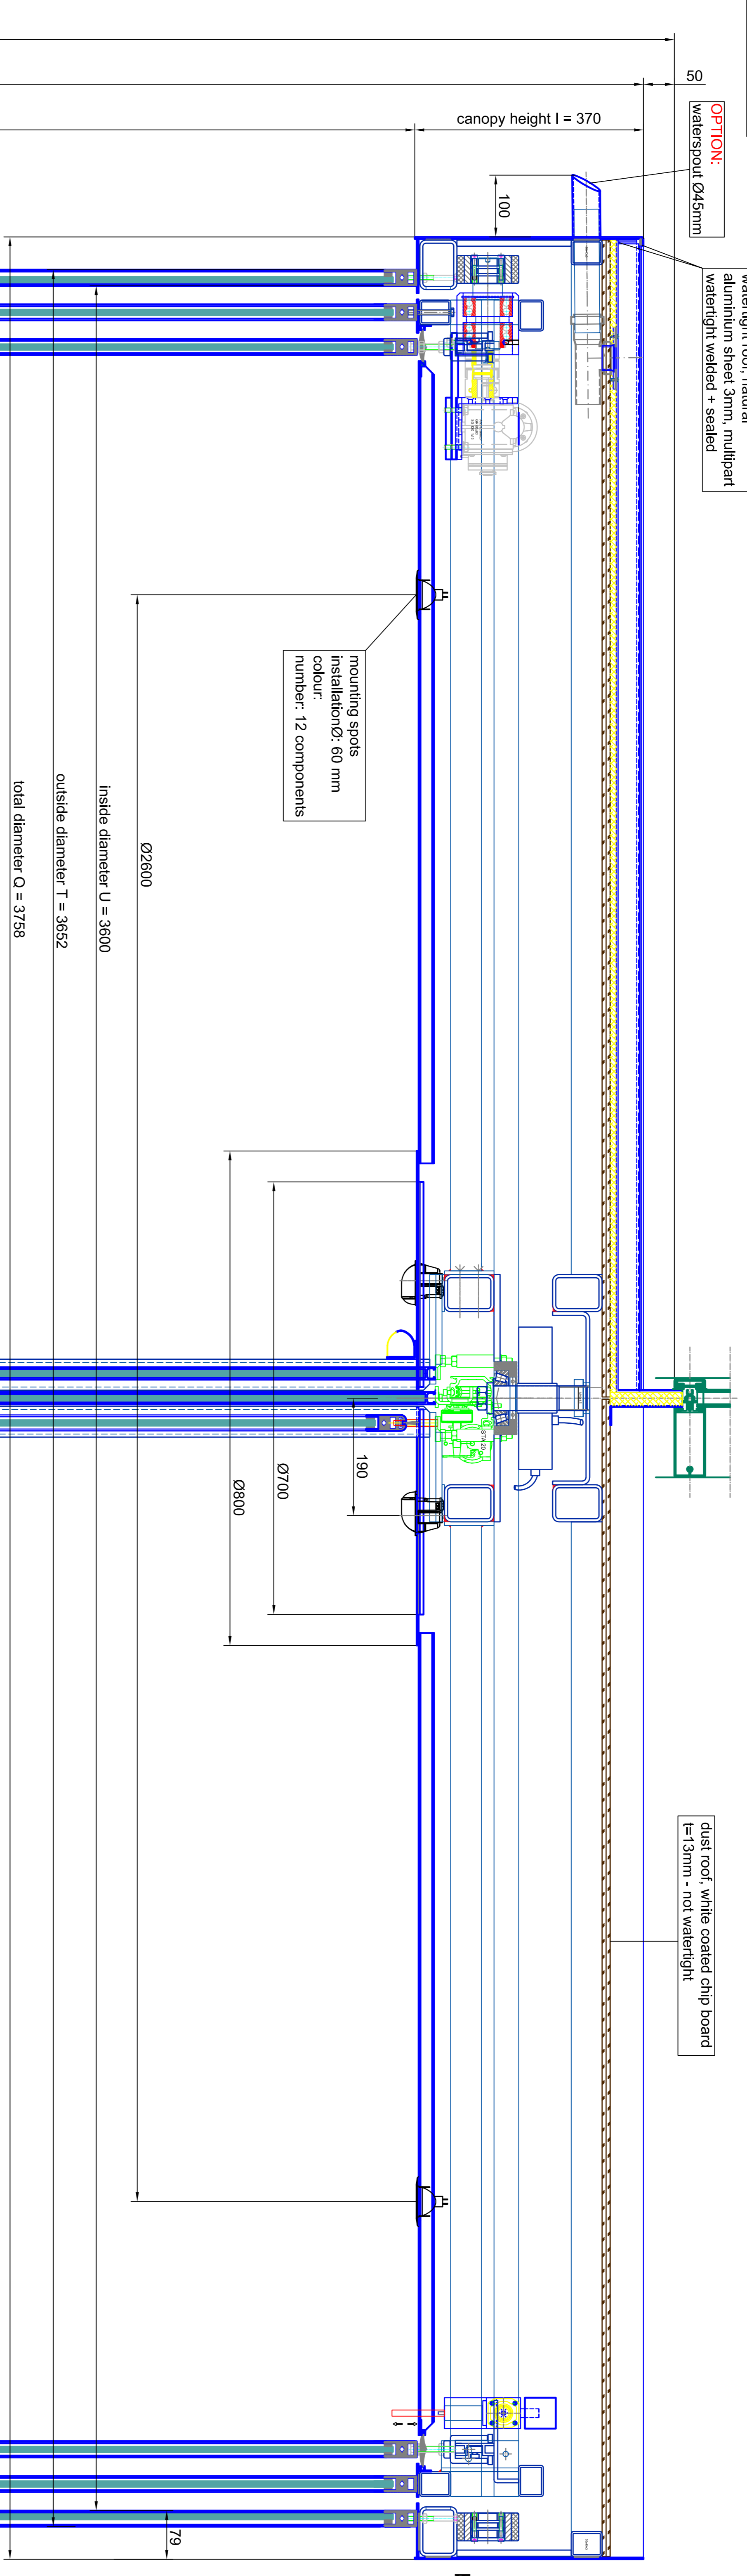

vertical section - dust roof / outside

inside

top of the door
+2.570

bottom edge canopy
+2.200

top of the door
+2.550

dust roof - natural aluminium
sheet 2mm - not watertight

vertical section

outside

inside

bottom edge canopy
+2.200

vertical section - watertight roof - multipart

OPTION:
watertight roof - natural
aluminium sheet 3mm, multipart
watertight welded + sealed

natural aluminium - U-profile

vertical section - passage area / inside

top of the door
+2.570

bottom edge canopy
+2.200

FEL
±0.000 (±1)
SSL
-0.065 (±1)

BLASI B L A S I 0 m b H Automatic Door 0 - 1 7 1 2 - 14000 Tel. +49(0)22 / 883 - 81 Fax. +49(0)22 / 883 - 28 E-mail: info@blasio.de WWW: blasio.de		Type: K21-SISF-36 Configuration No.: SAMPLE DRAWING ONLY	
Scale: A0 = M 1:5	Scale: A0 = M 1:5	Scale: A0 = M 1:5	Scale: A0 = M 1:5
Sheet: tempered safety glass 10 mm	Sheet: tempered safety glass 10 mm	Sheet: tempered safety glass 10 mm	Sheet: tempered safety glass 10 mm
Frame: 36x48	Frame: 36x48	Frame: 36x48	Frame: 36x48
Color: 3030	Color: 3030	Color: 3030	Color: 3030
Accessories: 3030	Accessories: 3030	Accessories: 3030	Accessories: 3030
Hardware: 3030	Hardware: 3030	Hardware: 3030	Hardware: 3030
Door: 3030	Door: 3030	Door: 3030	Door: 3030
Panel: 3030	Panel: 3030	Panel: 3030	Panel: 3030