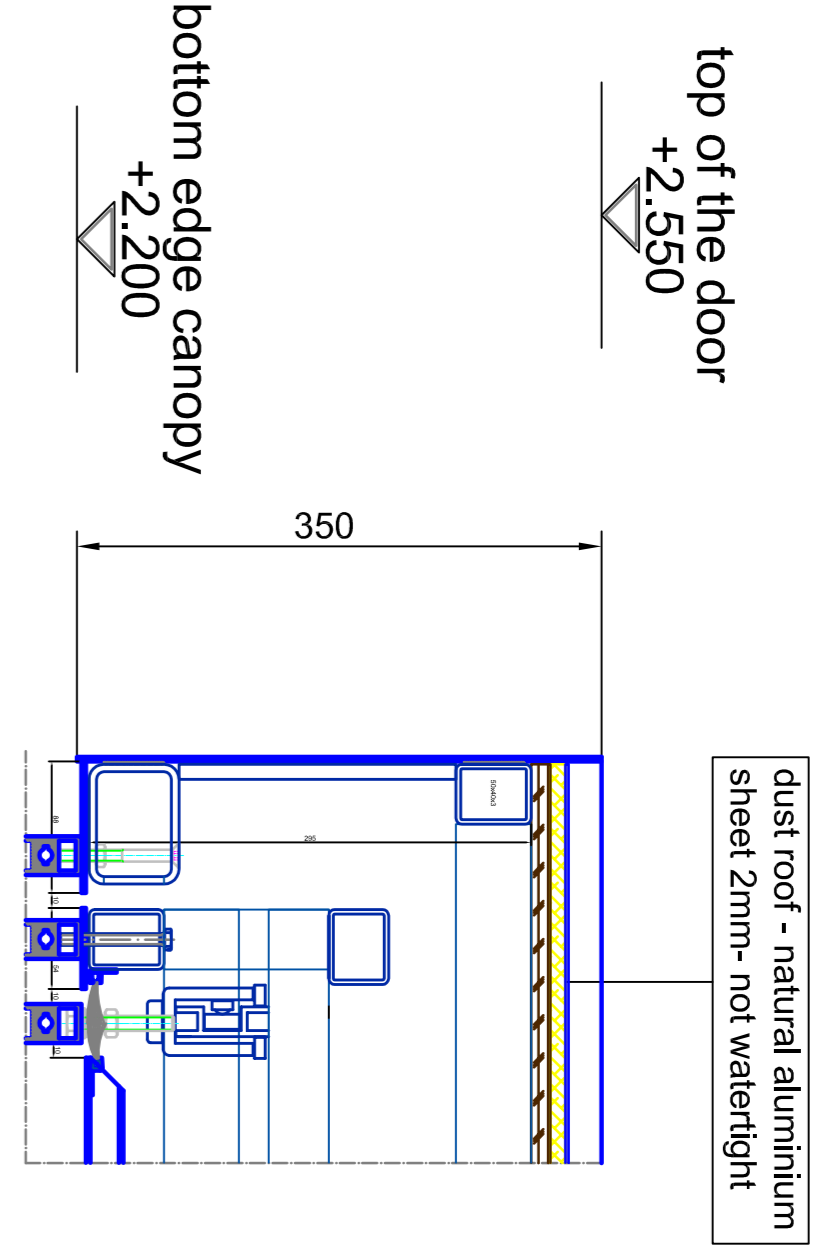

vertical section - dust roof / outside

inside

top of the door
+2.570

bottom edge canopy
+2.200

top of the door
+2.550

dust roof - natural aluminium
sheet 2mm - not watertight

vertical section

outside

inside

bottom edge canopy
+2.200

vertical section - watertight roof - multipart

OPTION:
watertight roof - natural
aluminium sheet 3mm, multipart
watertight welded + sealed

natural aluminium - U-profile

vertical section - passage area / inside

front elevation - outside

Scale:	A4 = 1/100 (1:100)	Scale:	A4 = 1/100 (1:100)
Sheet:	364.48	Project:	K21-SF-36
Material:	tempered safety glass 10 mm	Material:	tempered safety glass 10 mm
Product:	Automatic Doors	Product:	SAMPLE DRAWING ONLY
Company:	BLASI	Company:	BLASI
Address:	Blasi s.p.a. - Via S. Maria 10 - 37040 (Verona) - Italy	Address:	Blasi s.p.a. - Via S. Maria 10 - 37040 (Verona) - Italy
Phone:	+39 0445 431111	Phone:	+39 0445 431111
Fax:	+39 0445 431112	Fax:	+39 0445 431112
Website:	www.blasi.it	Website:	www.blasi.it
Author:	...	Author:	...
Designer:	...	Designer:	...
Checker:	...	Checker:	...
Scale:	A4 = 1/100 (1:100)	Scale:	A4 = 1/100 (1:100)
Project:	K21-SF-36	Project:	K21-SF-36
Product:	SAMPLE DRAWING ONLY	Product:	SAMPLE DRAWING ONLY
Company:	BLASI	Company:	BLASI
Address:	Blasi s.p.a. - Via S. Maria 10 - 37040 (Verona) - Italy	Address:	Blasi s.p.a. - Via S. Maria 10 - 37040 (Verona) - Italy
Phone:	+39 0445 431111	Phone:	+39 0445 431111
Fax:	+39 0445 431112	Fax:	+39 0445 431112
Website:	www.blasi.it	Website:	www.blasi.it